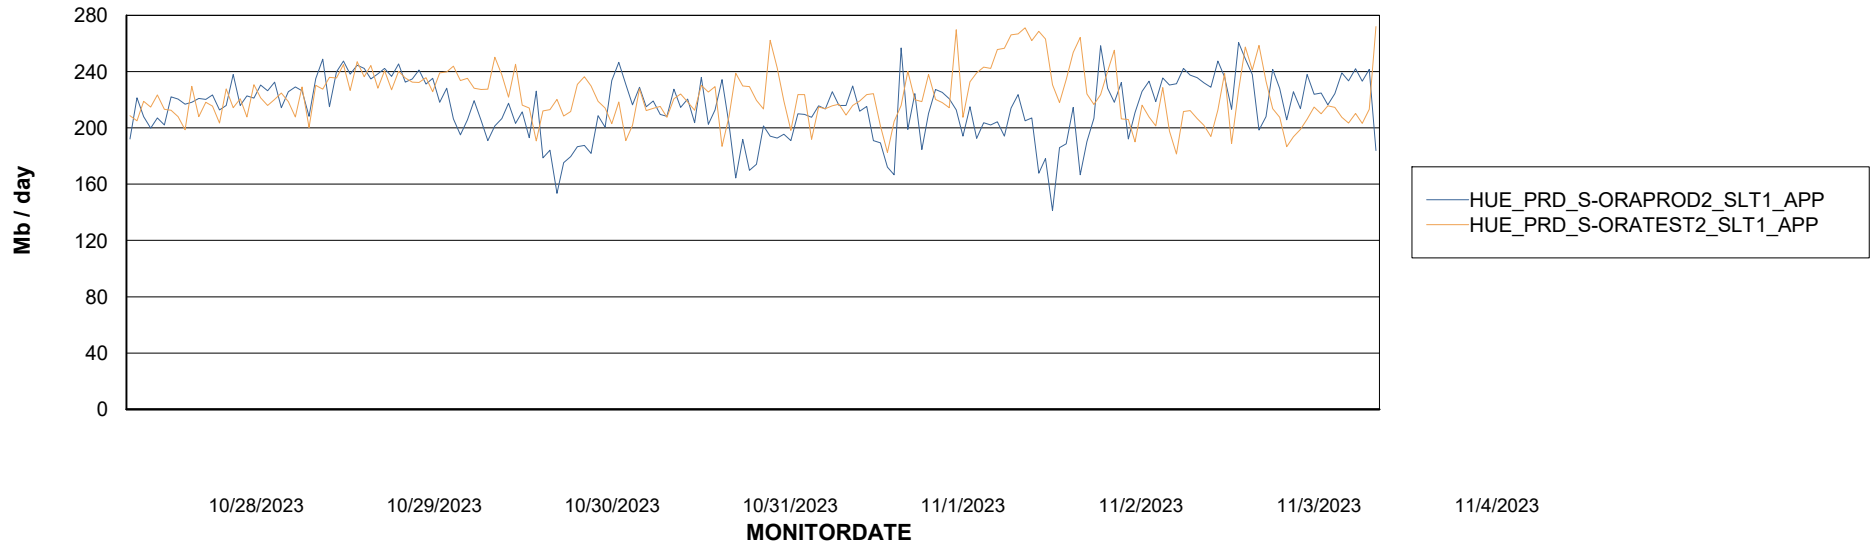

ABSSolute Application Server Services

Avg memory used per ABS Server Service