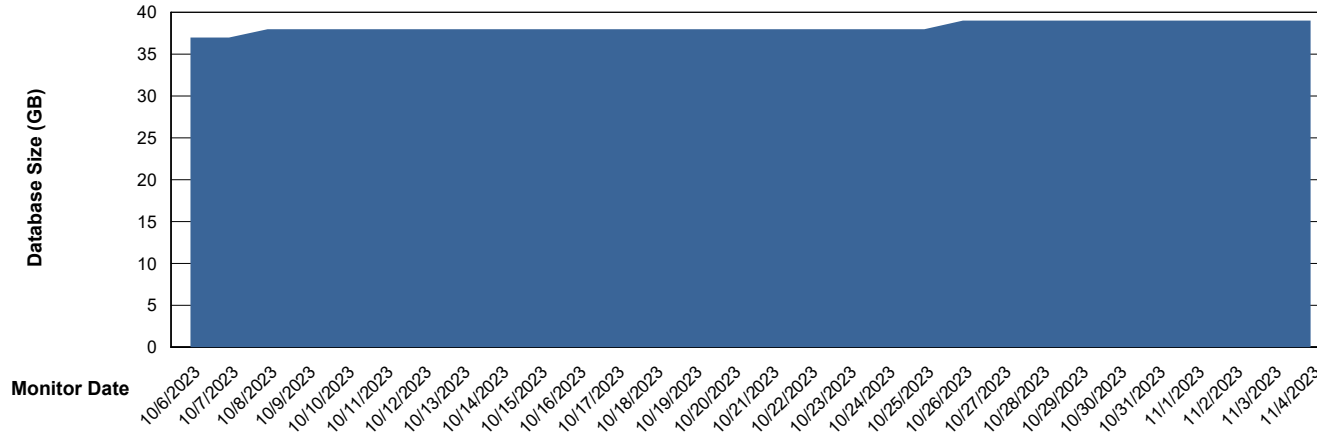

DATABASE SIZE HUE_PRD_S-ORABI2_ABS1

Database growth over last month