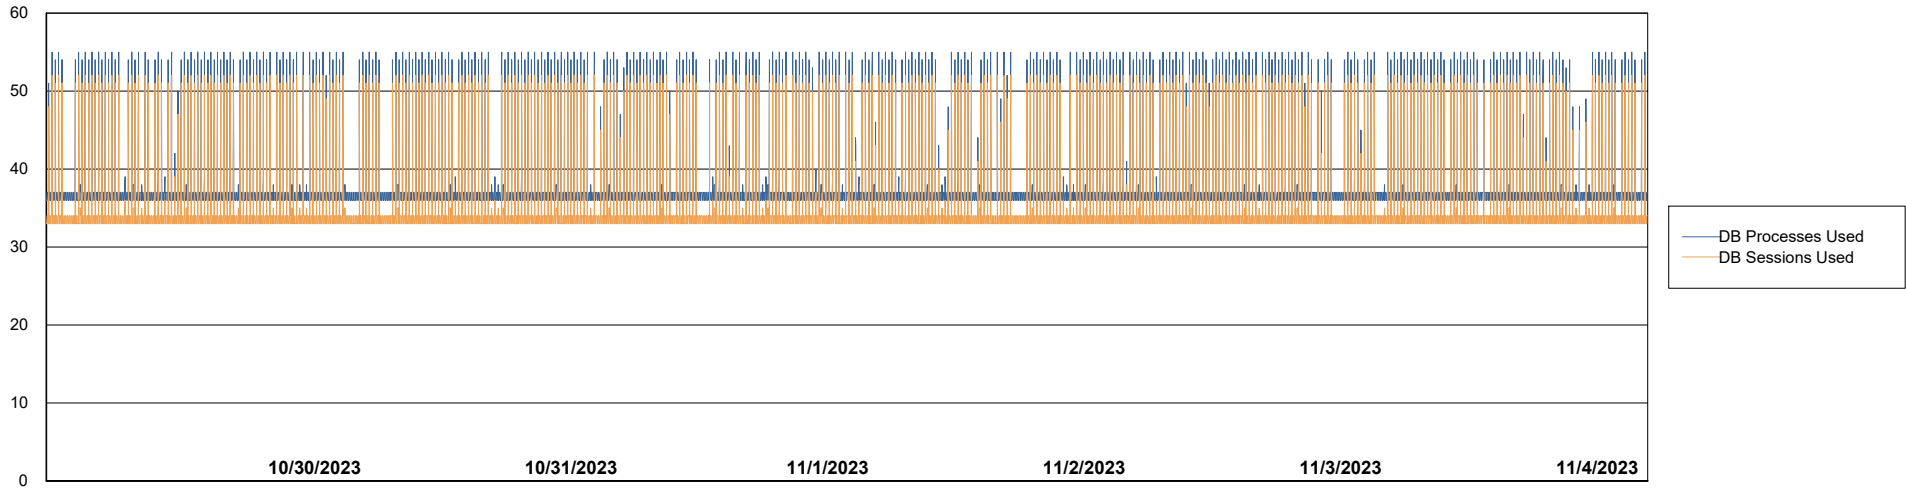

Database Performance HUE_PRD_S-ORATEST2_HSBABS1

DB Processes Max 1,000