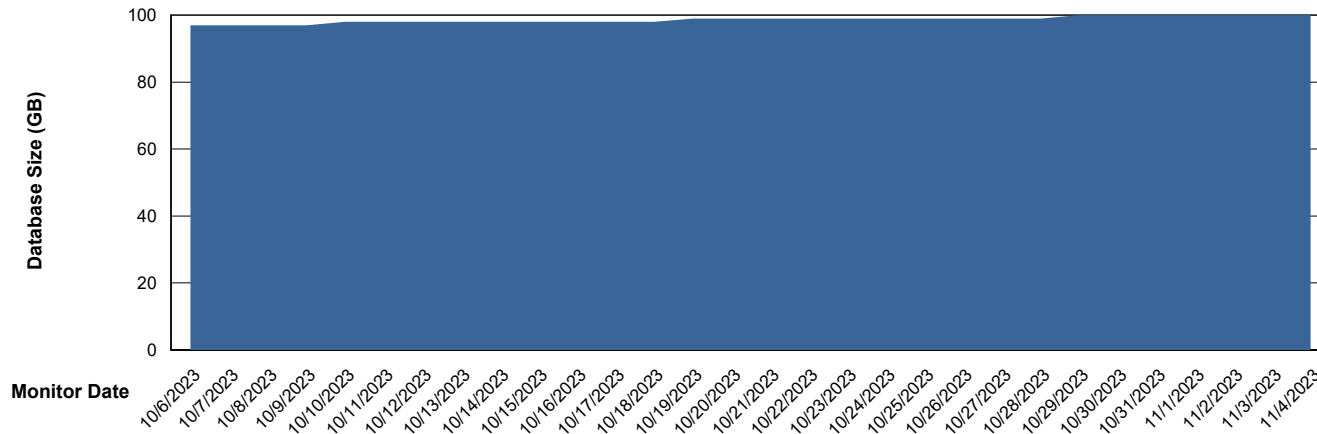

DATABASE SIZE HUE_PRD_S-ORAPROD2_ABS1

Database growth over last month