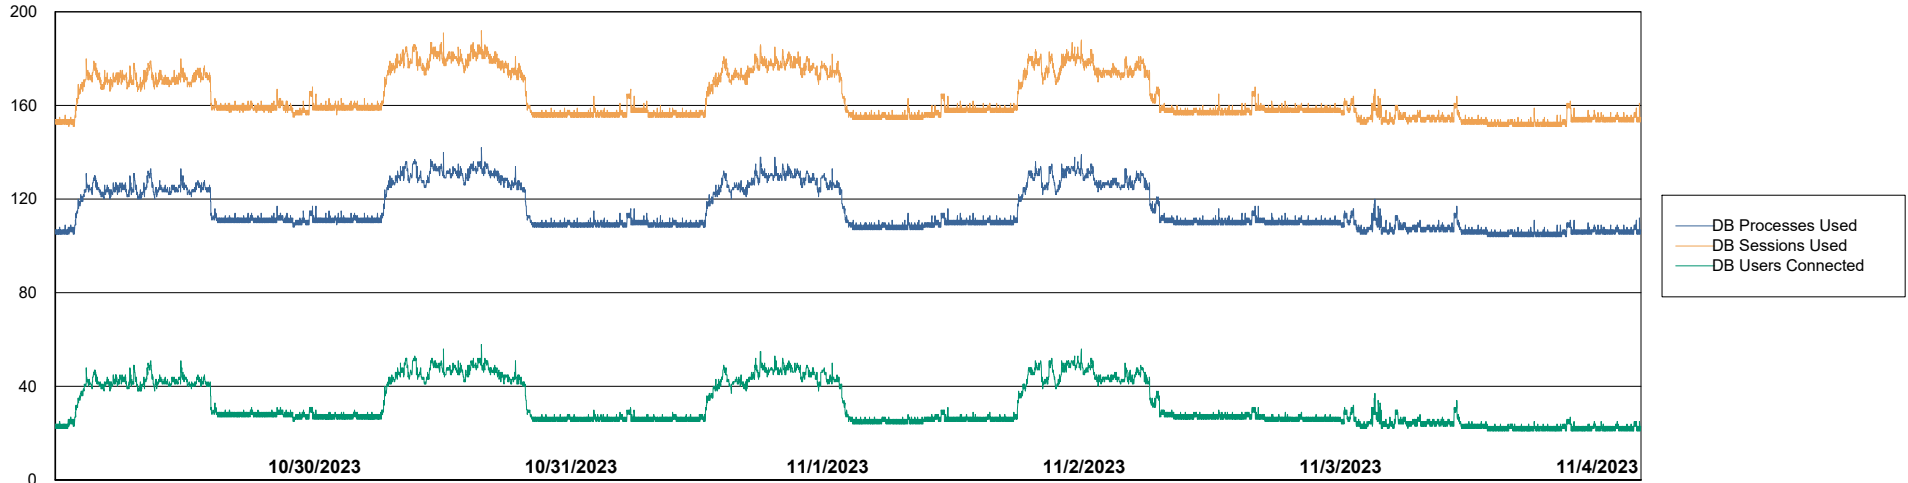

Weekly SLA Customer Report

Customer HUE_Production
Database ID 154

Database Performance HUE_PRD_S-ORABI2_ABS1

Weekly SLA Customer Report

Customer HUE_Production
Database ID 154

Database Performance HUE_PRD_S-ORAPROD2_ABS1