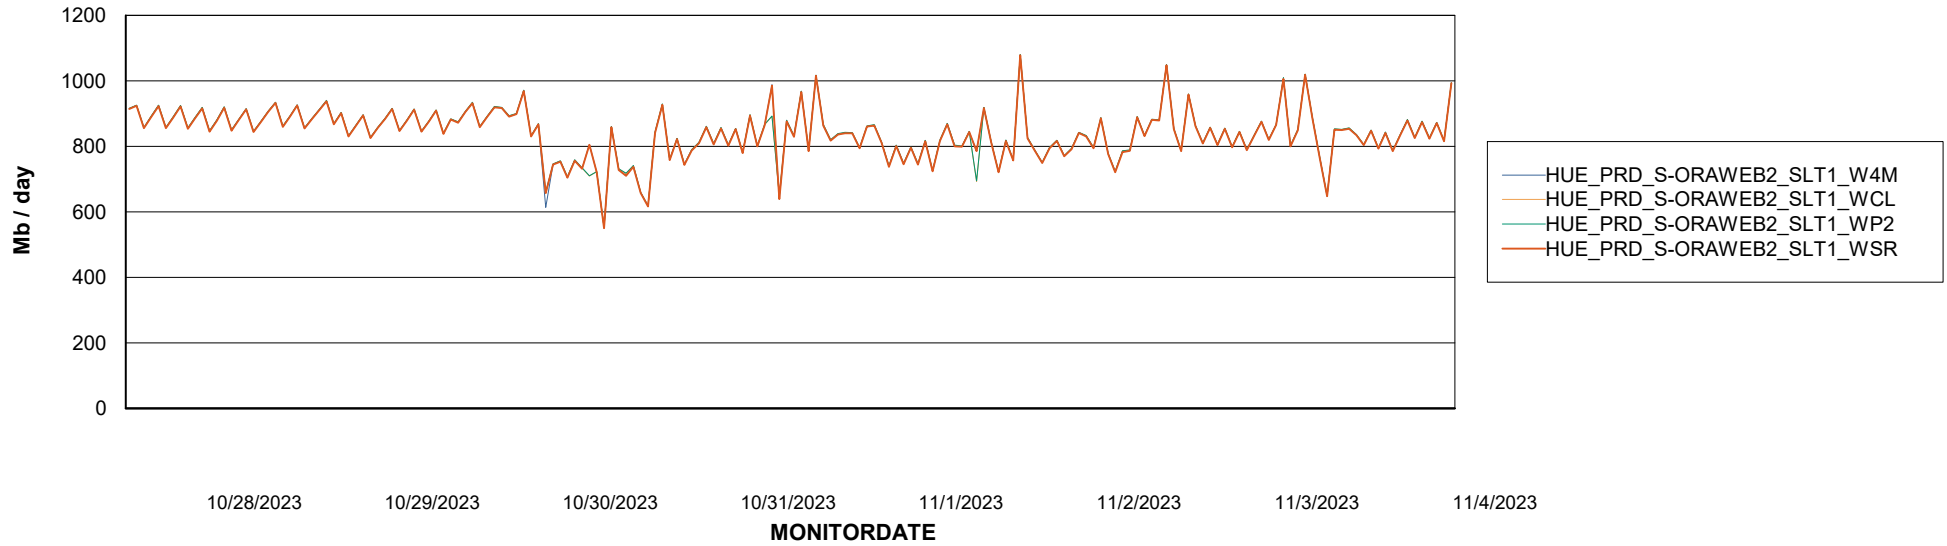

ABSSolute Web Component Services

Avg memory used per ABS Web component