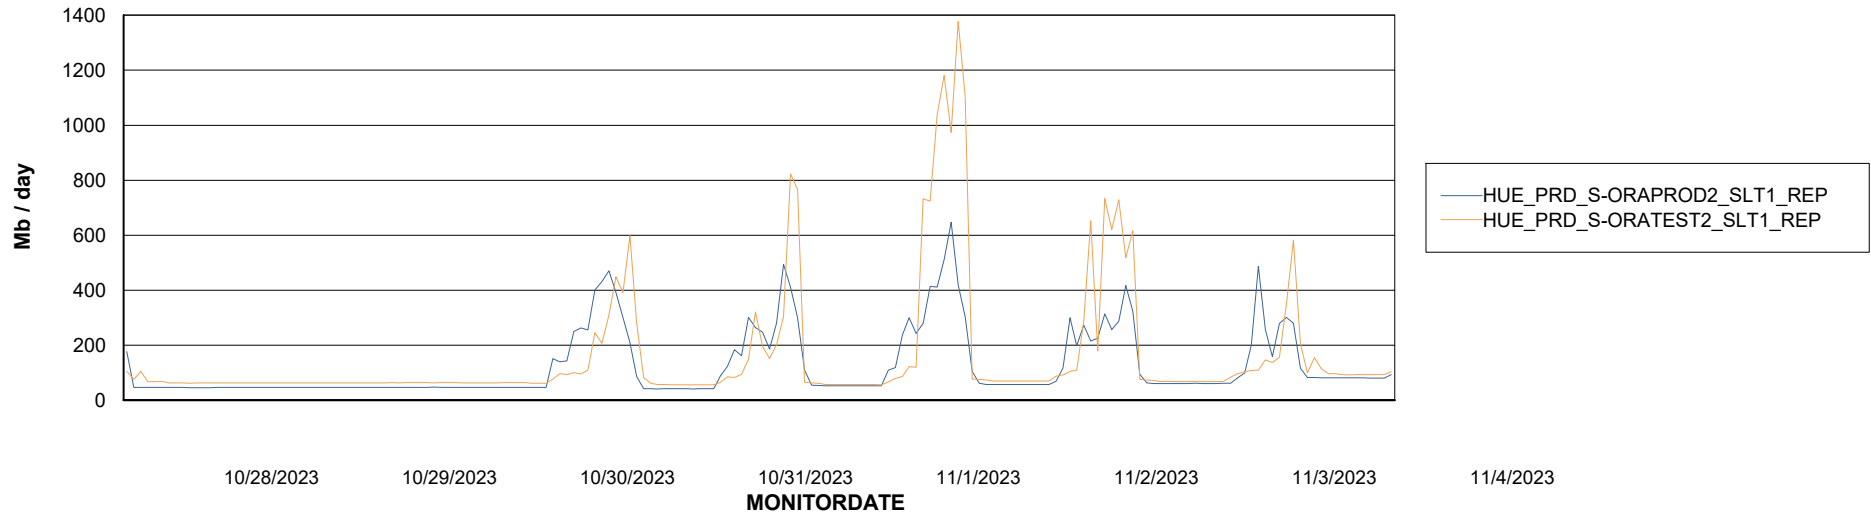

Avg memory used per ABS Server Service

Avg users per day per ABS server

Weekly SLA Customer Report

Customer HUE_Production
Database ID 154

ABSSolute Application ReportServer Services

Avg memory used per ReportServer Service