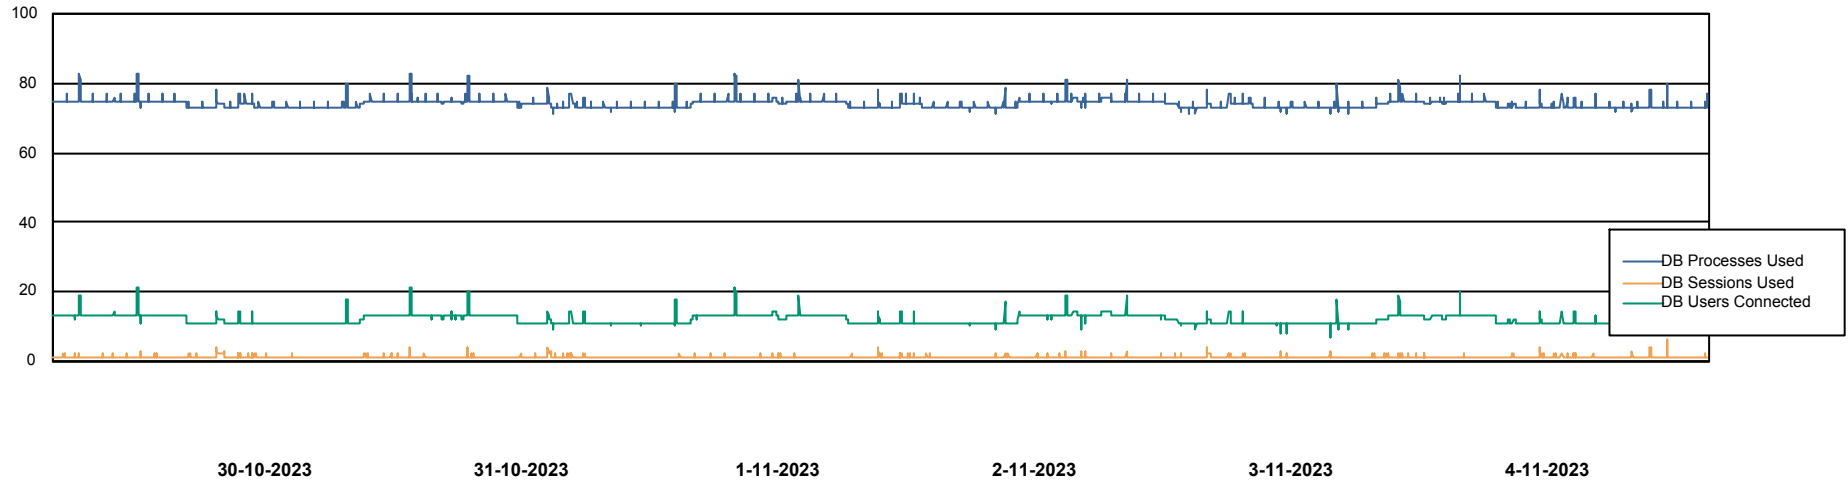

Weekly SLA Customer Report

Customer EUT_Production
Database ID 114

Database Performance EUT_EUP_PRD_URVINA22T_DB

DB Processes Max 500

Weekly SLA Customer Report

Customer EUT_Production
Database ID 114

Database Performance EUT_URM_PRD_URVINA26_DB

DB Processes Max 1,000

Weekly SLA Customer Report

Customer EUT_Production
Database ID 114

DATABASE SIZE EUT_EUP_PRD_URVINA22T_DB

Database growth over last month

DATABASE SIZE EUT_URM_PRD_URVINA26_DB

Database growth over last month