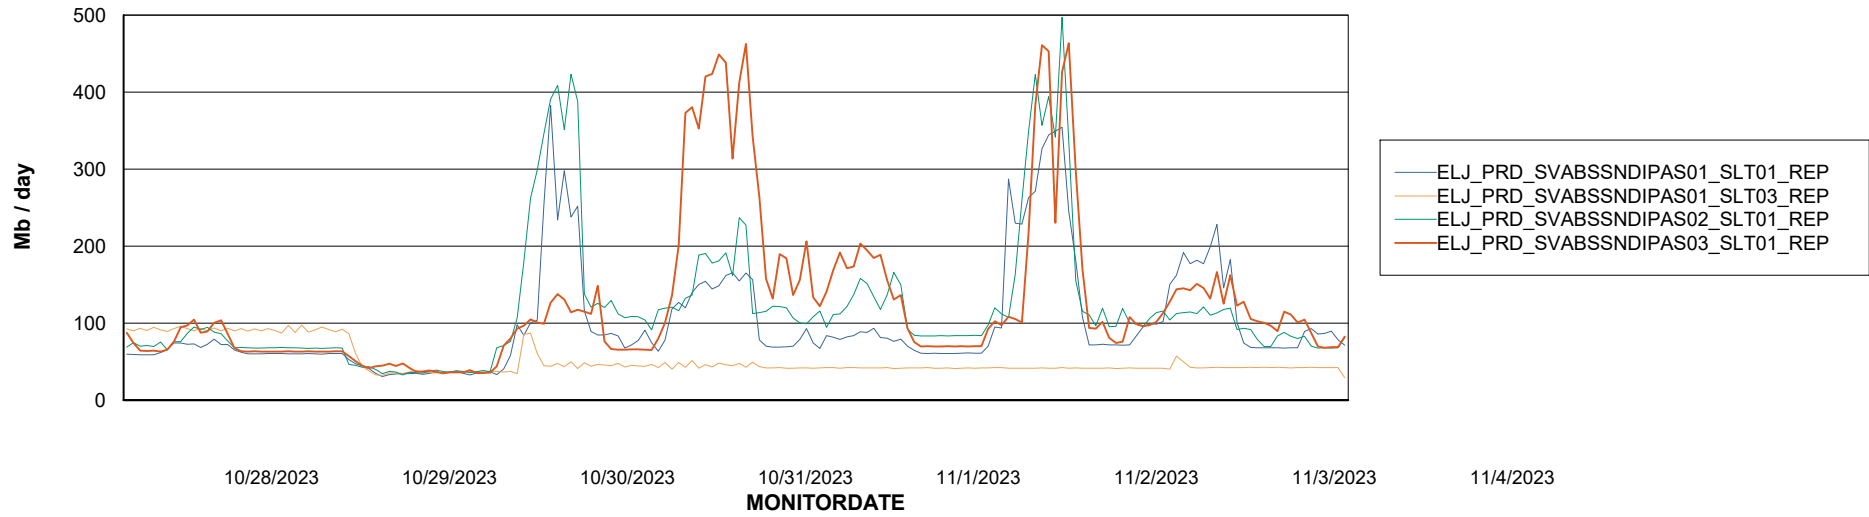

Avg memory used per ABS Server Service

Avg users per day per ABS server

Weekly SLA Customer Report

Customer ELJ Production
Database ID 72

ABSSolute Application ReportServer Services

Avg memory used per ReportServer Service