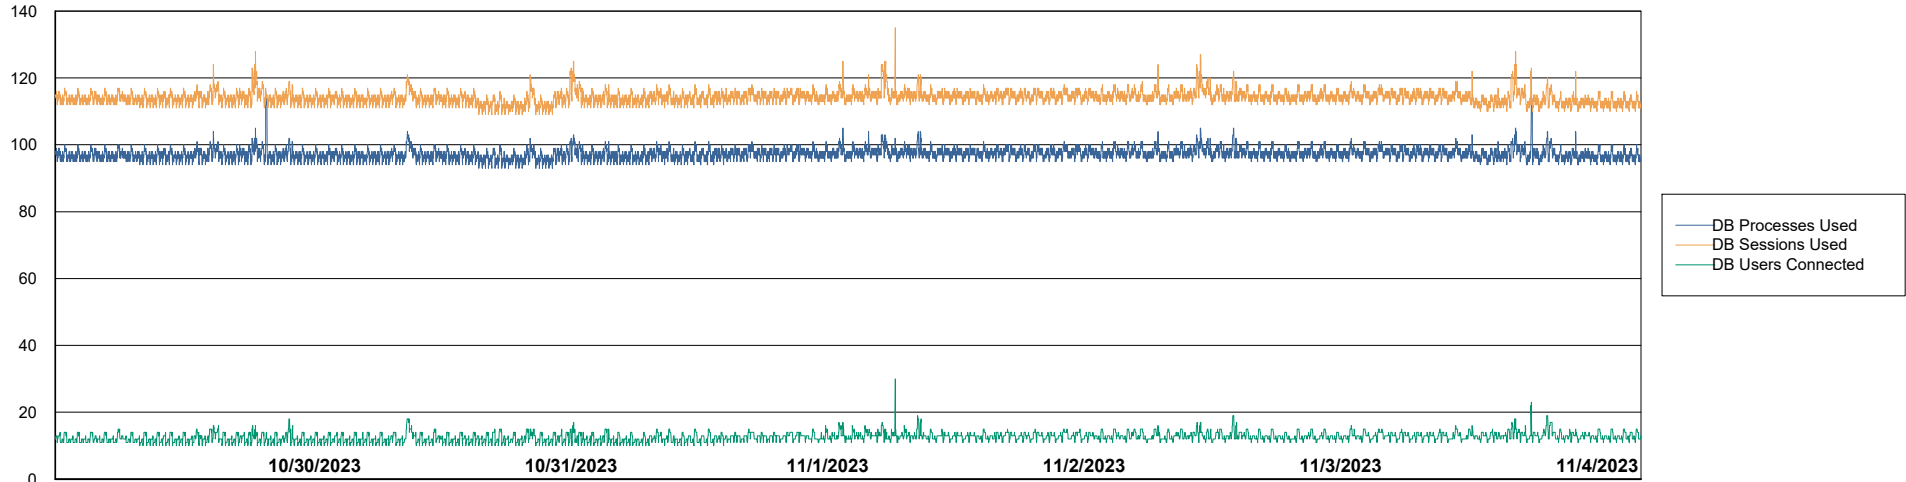

DB Processes Max 0
DB Processes Max 1,000

Weekly SLA Customer Report

Customer ELJ Production
Database ID 72

Database Performance ELJ_PRD_FRASEQXPRDDB03_ABS1

Weekly SLA Customer Report

Customer ELJ Production
Database ID 72