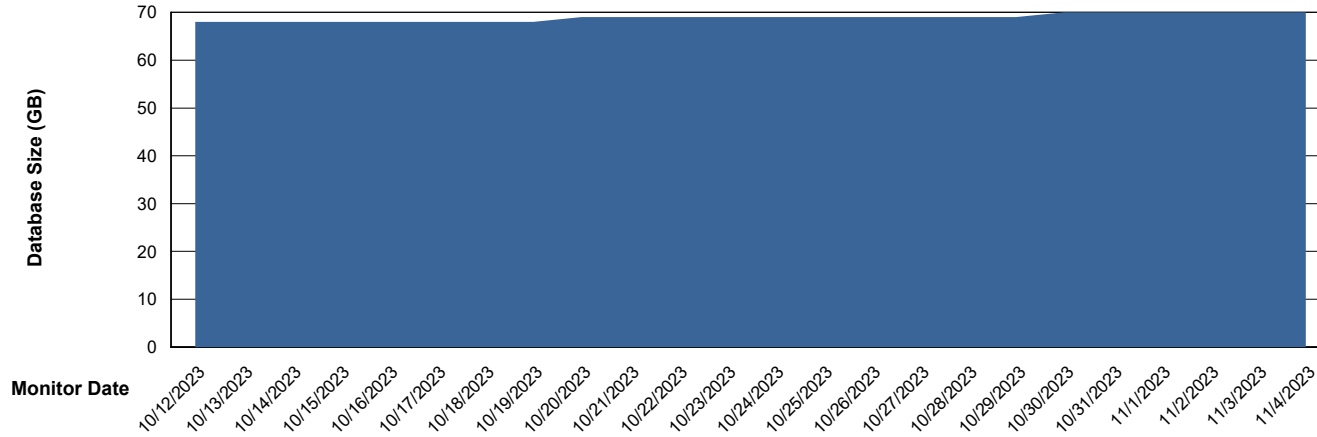

DB Processes Max 0
DB Processes Max 1,000

Weekly SLA Customer Report

Customer ELJ Production
Database ID 72

Database Performance ELJ_PRD_FRASEQXPRDDB03_ABS1

Weekly SLA Customer Report

Customer ELJ Production
Database ID 72

DATABASE SIZE ELJ_PRD_FRASEQXPRDDB01_ABS1

Database growth over last month

DATABASE SIZE ELJ_PRD_FRASEQXPRDDB03_ABS1

Database growth over last month

Weekly SLA Customer Report

Customer ELJ Production
 Database ID 72