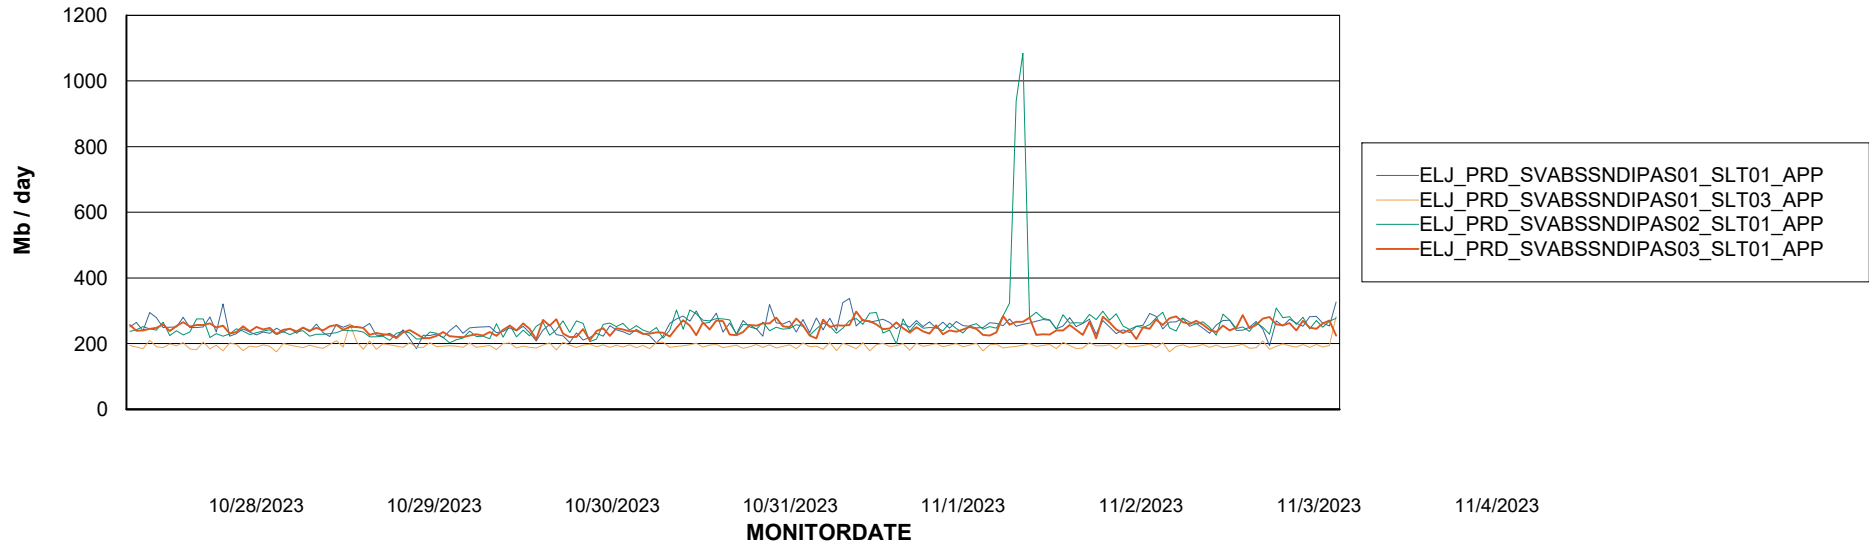

ABSSolute Application Server Services

Avg memory used per ABS Server Service