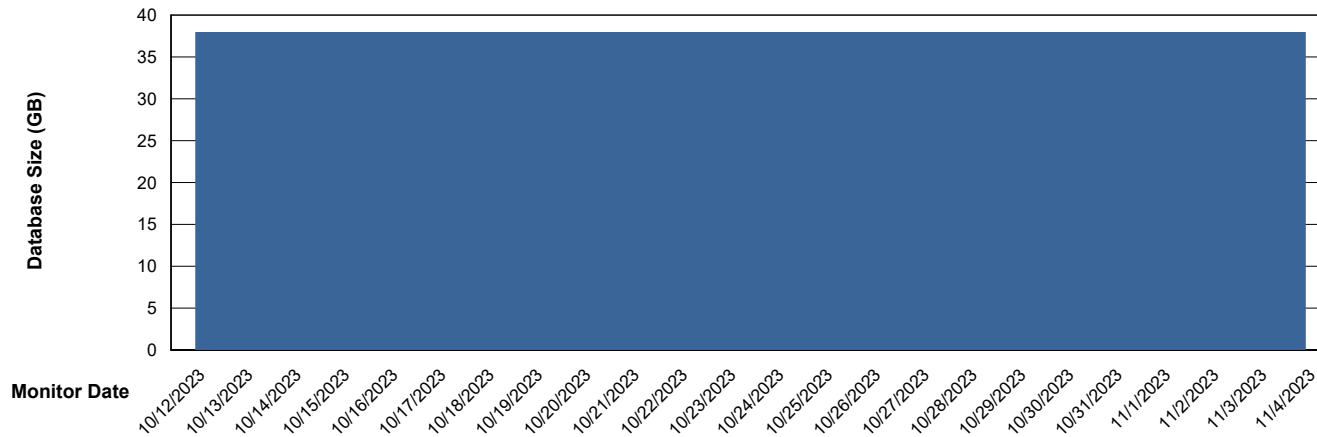

DB Processes Max 0
DB Processes Max 1,000

Weekly SLA Customer Report

Customer ELJ Production
Database ID 72

Database Performance ELJ_PRD_FRASEQXPRDDB03_ABS1

Weekly SLA Customer Report

Customer ELJ Production
Database ID 72

DATABASE SIZE ELJ_PRD_FRASEQXPRDDB01_ABS1

Database growth over last month

DATABASE SIZE ELJ_PRD_FRASEQXPRDDB03_ABS1

Database growth over last month

Weekly SLA Customer Report

Customer ELJ Production
 Database ID 72