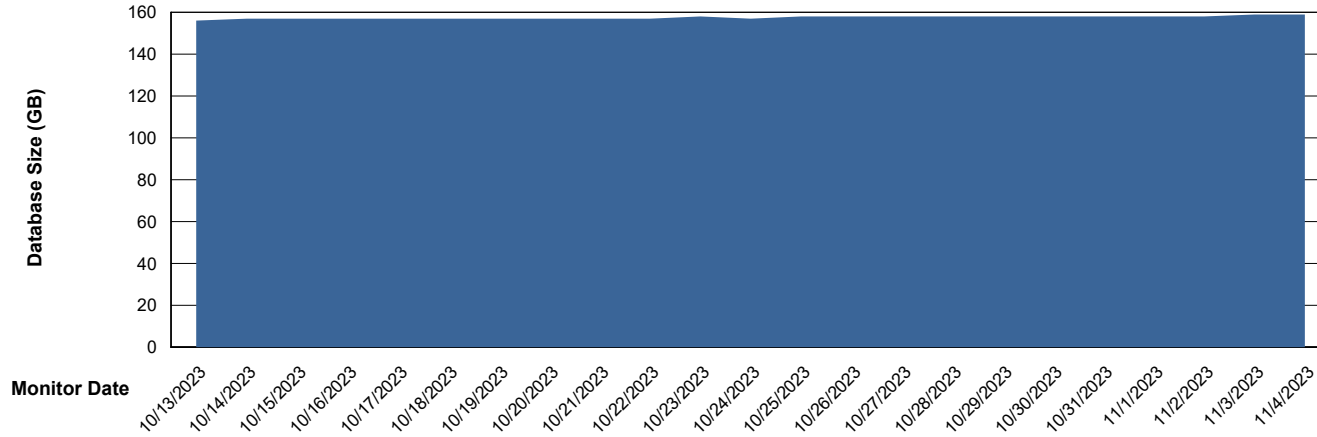

Weekly SLA Customer Report

Customer ELI_Production
Database ID 62

Database Performance ELI_PRD_STB_HSBABS1

DB Processes Max 1,000

Weekly SLA Customer Report

Customer ELI_Production
Database ID 62

DATABASE SIZE ELI_PRD_FRASEQXPRDDB04_ABS1

Database growth over last month

DATABASE SIZE ELI_PRD_Primary_ABS1

Database growth over last month

Weekly SLA Customer Report

Customer ELI_Production
 Database ID 62

Database Tablespace ELI_PRD_FRASEQXPRDDB04_ABS1