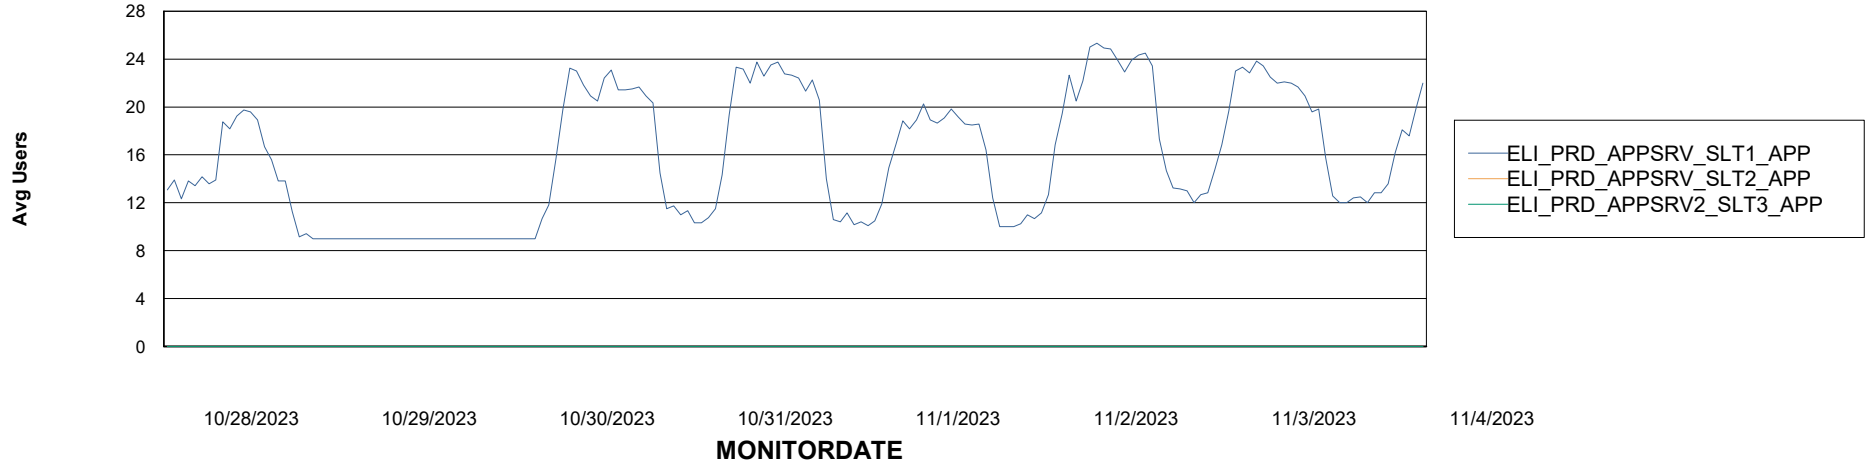

Avg memory used per ABS Server Service

Weekly SLA Customer Report

Customer ELI_Production
Database ID 62

ABSSolute Application Server Services

Avg memory used per ReportServer Service

Avg users per day per ABS server