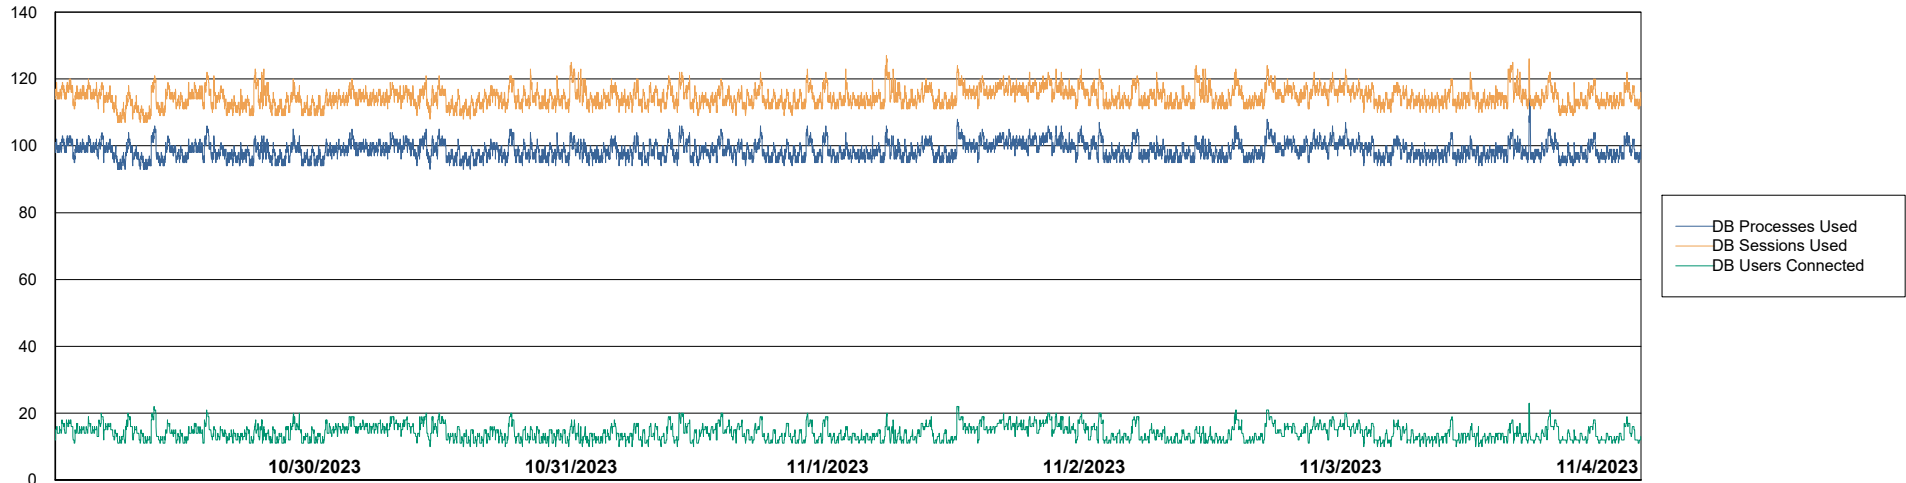

Database Performance ELI_PRD_FRASEQXPRDDB04_ABS1