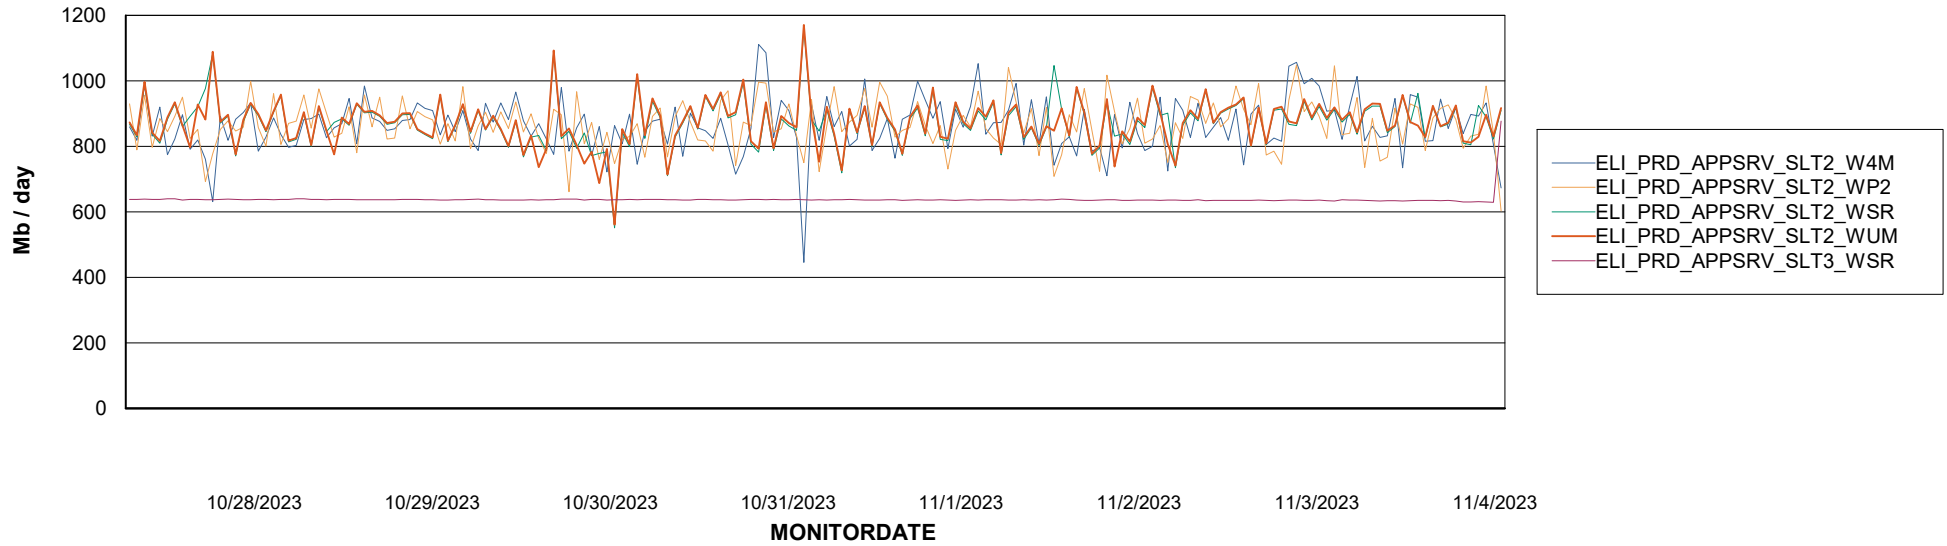

ABSSolute Application Server Services

Avg memory used per ABS Web component