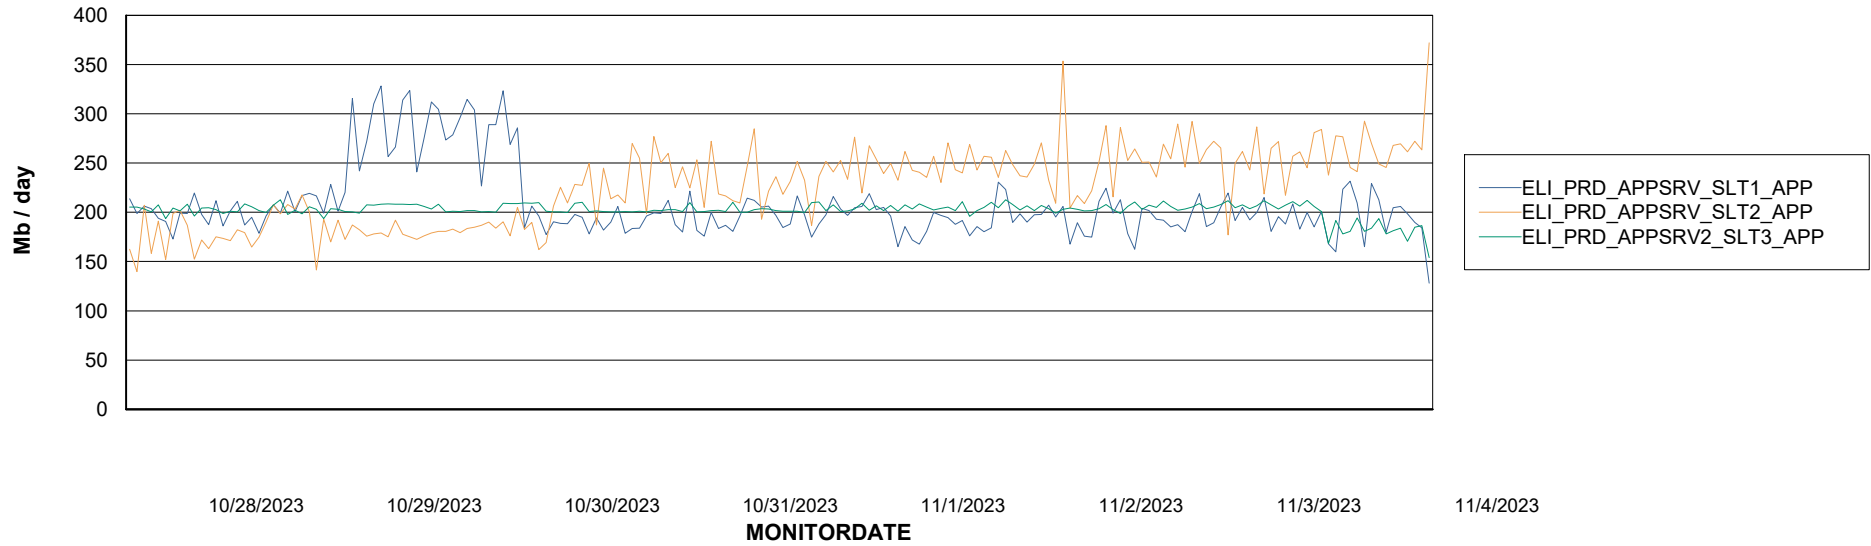

ABSSolute Application Server Services

Avg memory used per ABS Server Service