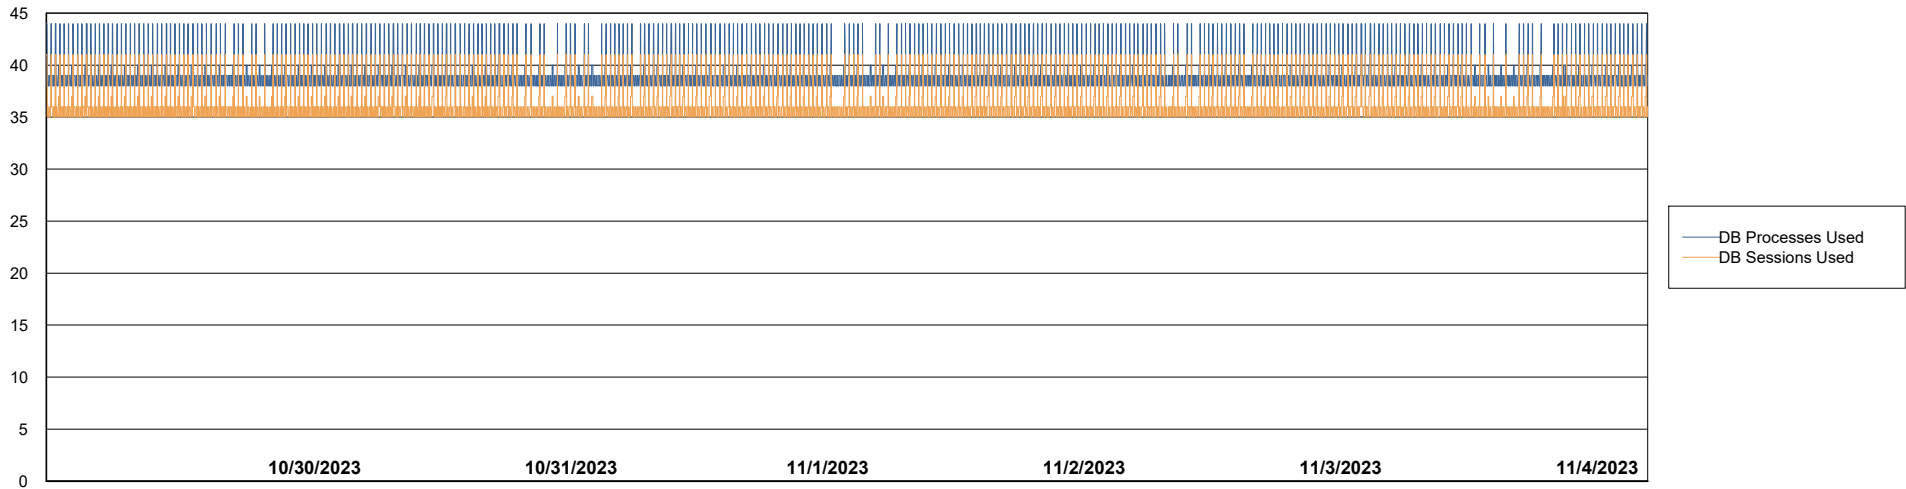

Database Performance ELI_PRD_STB_HSBABS1

DB Processes Max 1,000