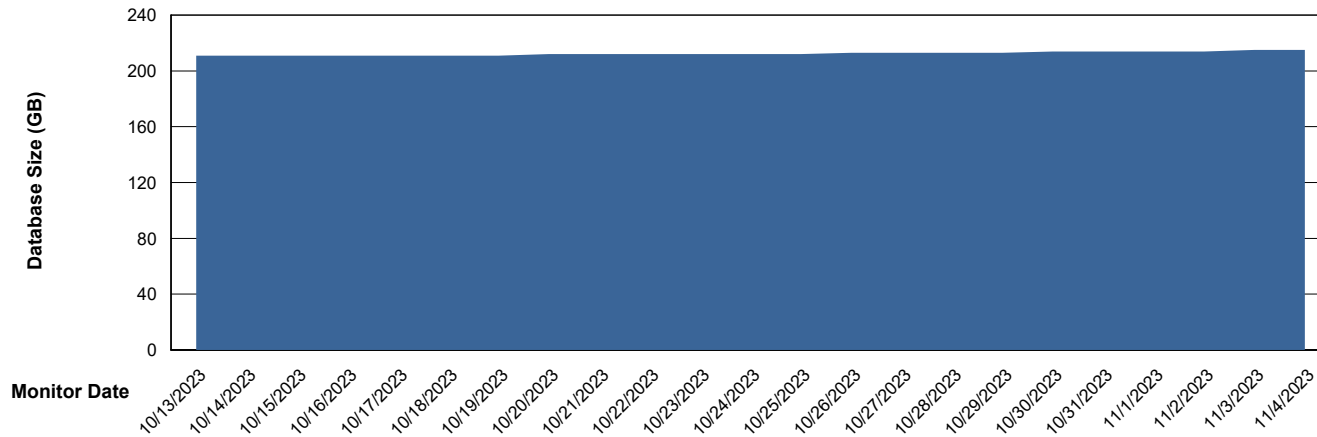

Weekly SLA Customer Report

Customer ELI_Production
Database ID 62

Database Performance ELI_PRD_STB_HSBABS1

DB Processes Max 1,000

Weekly SLA Customer Report

Customer ELI_Production
Database ID 62

DATABASE SIZE ELI_PRD_FRASEQXPRDDB04_ABS1

Database growth over last month

DATABASE SIZE ELI_PRD_Primary_ABS1

Database growth over last month

Weekly SLA Customer Report

Customer ELI_Production
 Database ID 62

Database Tablespace ELI_PRD_FRASEQXPRDDB04_ABS1