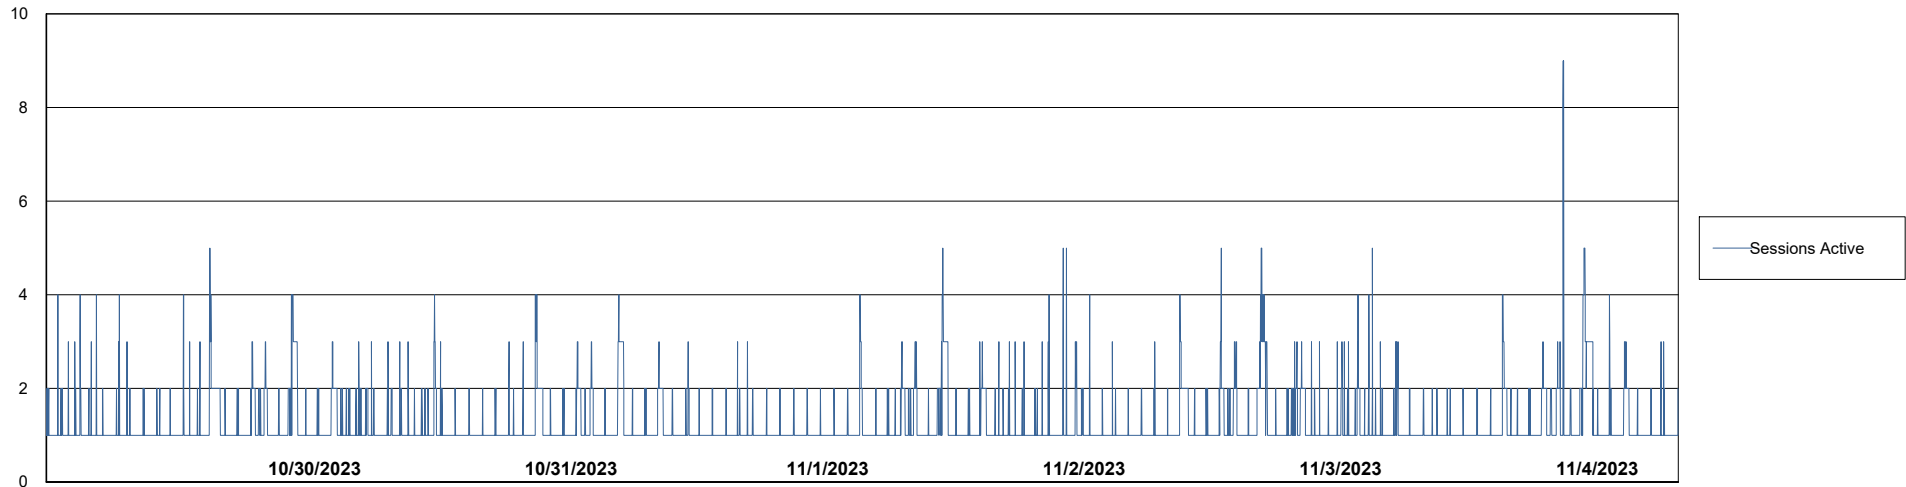

Database Performance ELI_PRD_FRASEQXPRDDB04_ABS1