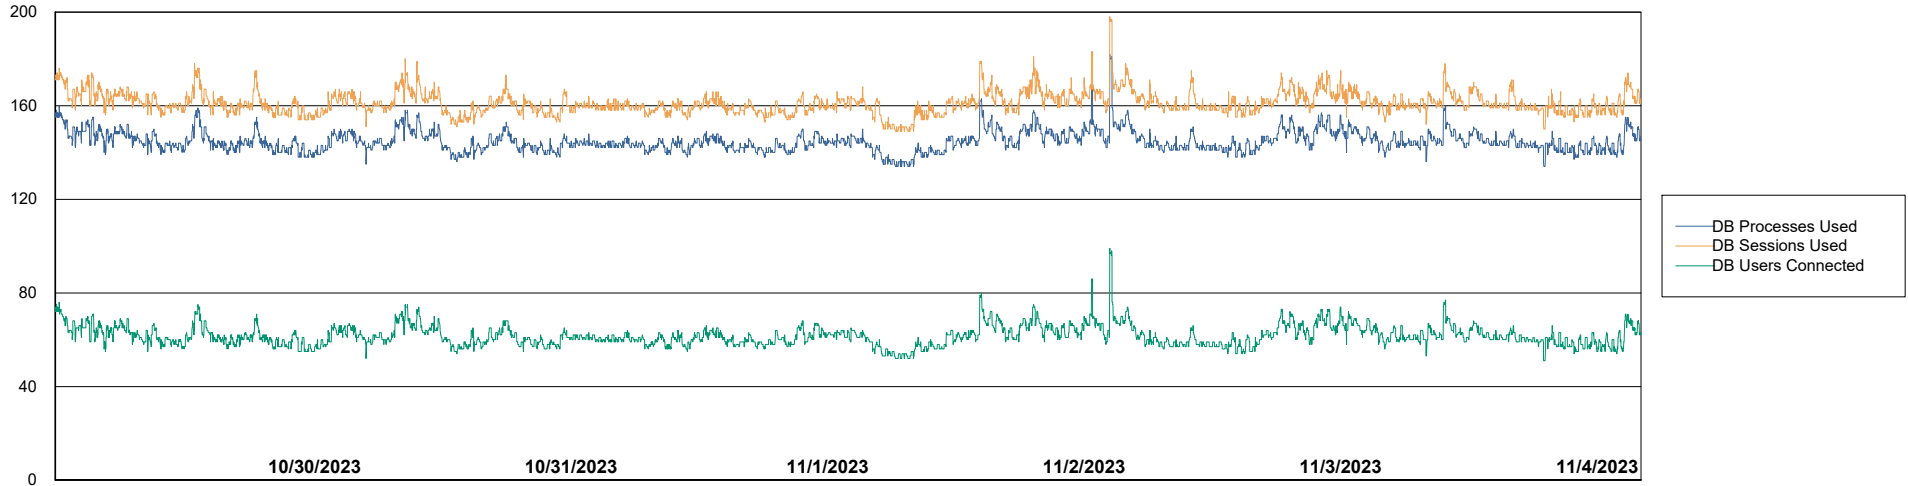

Weekly SLA Customer Report

Customer ELI_Production
Database ID 62

Database Performance ELI_PRD_FRASEQXPRDDB04_ABS1

Weekly SLA Customer Report

Customer ELI_Production
Database ID 62

Database Performance ELI_PRD_Primary_ABS1