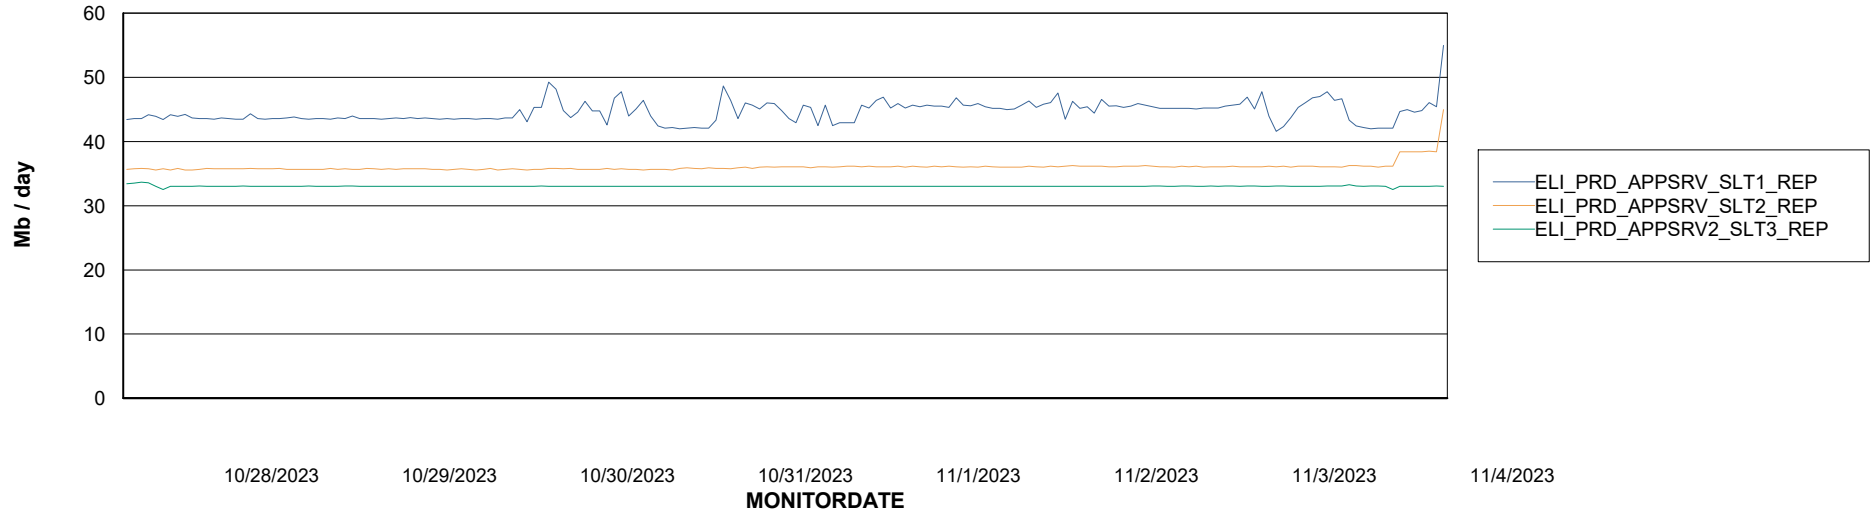

Avg memory used per ABS Server Service

Weekly SLA Customer Report

Customer ELI_Production
Database ID 62

ABSSolute Application Server Services

Avg memory used per ReportServer Service

Avg users per day per ABS server