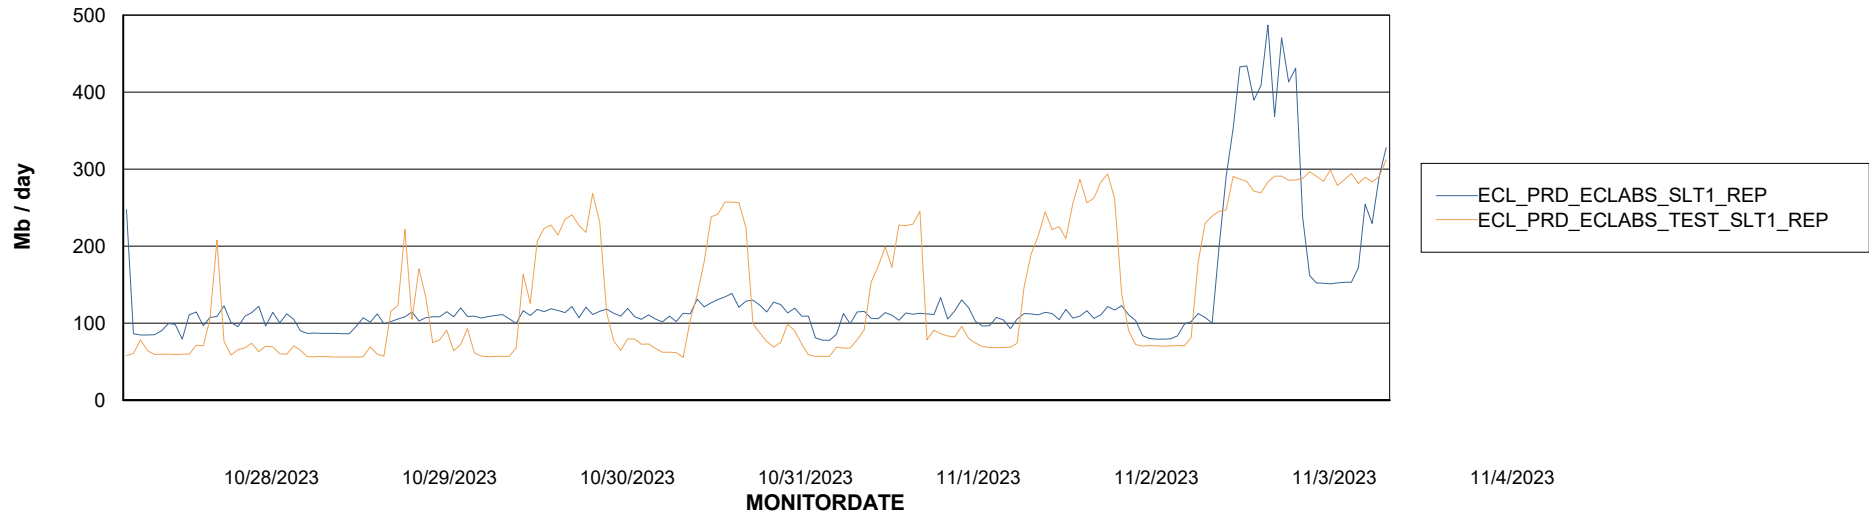

ABSSolute Application ReportServer Services

Avg memory used per ReportServer Service