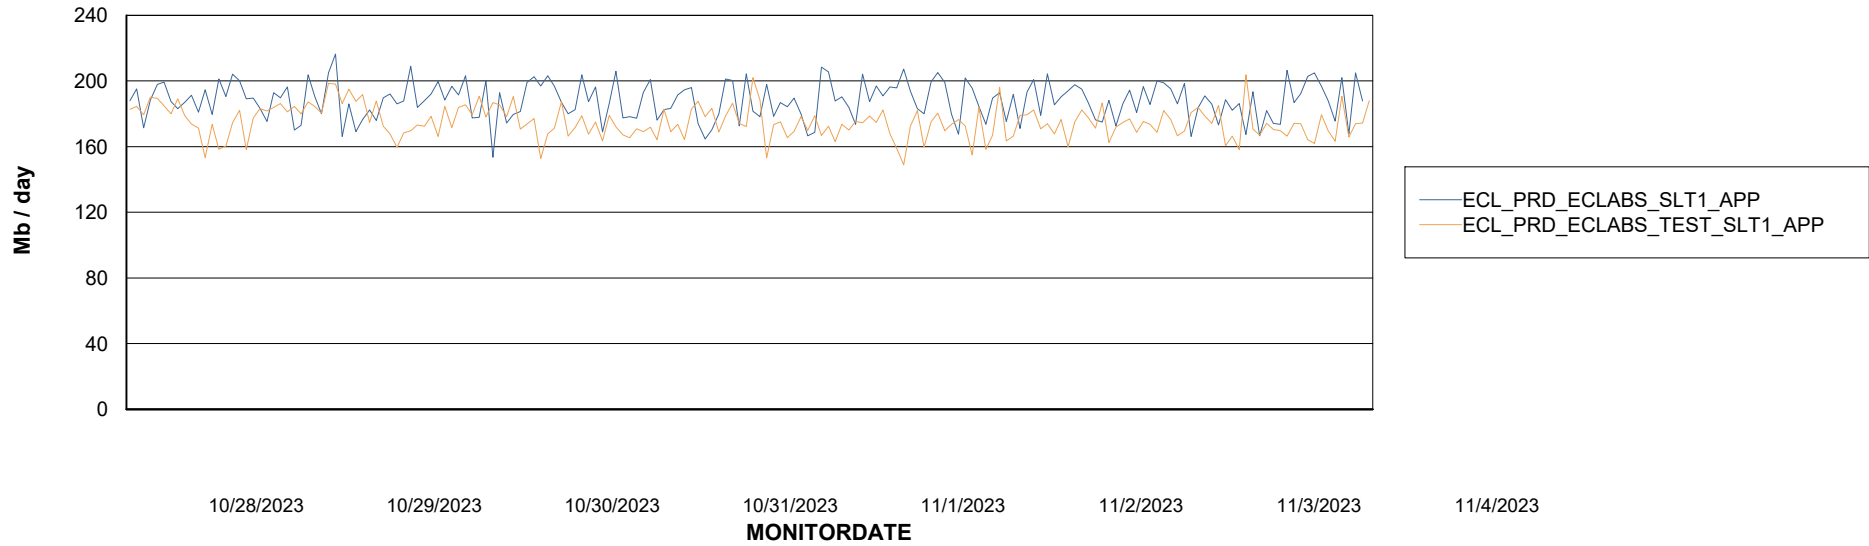

DB Processes Max 1,000

Weekly SLA Customer Report

Customer ECL_Production
 Database ID 156

DATABASE SIZE ECL_PRD_ECLABS_ABS1

Database growth over last month

Database Tablespace ECL_PRD_ECLABS_ABS1

Date	Tablespace Name	Filesize (Gb)	Usedsize (Gb)	Percentage free
11/4/2023	ABSDATA	81	53	35
	INDX	10	6	40
11/3/2023	ABSDATA	81	53	35
	INDX	10	6	40
11/2/2023	ABSDATA	81	53	35
	INDX	10	6	40
11/1/2023	ABSDATA	81	53	35
	INDX	10	6	40
10/31/2023	ABSDATA	81	53	35
	INDX	10	6	40
10/30/2023	ABSDATA	81	53	35
	INDX	10	6	40
10/29/2023	ABSDATA	81	53	35
	INDX	10	6	40

Weekly SLA Customer Report

Customer ECL_Production
Database ID 156

ABSSolute Application Server Services

Avg memory used per ABS Server Service

Avg users per day per ABS server

Weekly SLA Customer Report

Customer ECL_Production
Database ID 156