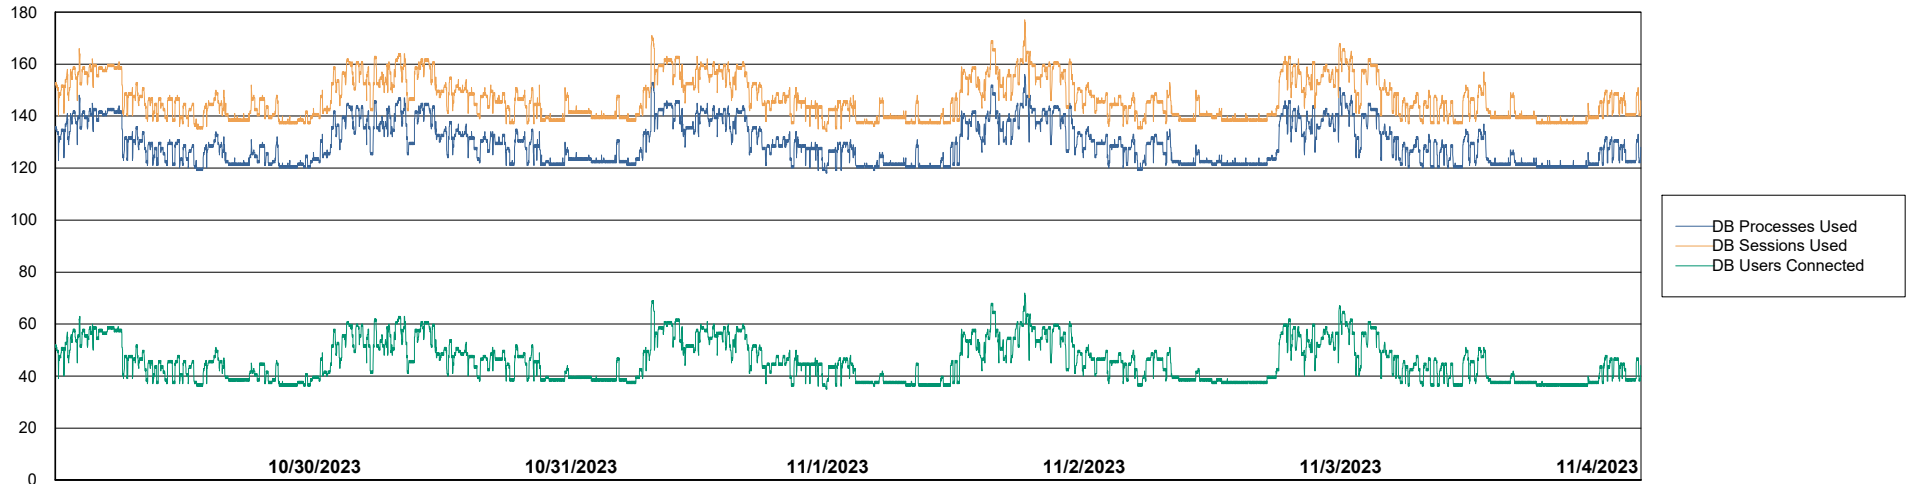

Weekly SLA Customer Report

Customer ECL_Production
Database ID 156

Harddisk Usage ECL_PRD_ECLABS-WEB

	Free disk space on C: (%)	Total disk space on C: (Gb)	Used disk space on C: (Gb)
11/4/2023	56	99	44
11/3/2023	56	99	44
11/2/2023	56	99	44
11/1/2023	56	99	44
10/31/2023	56	99	44
10/30/2023	56	99	43
10/29/2023	56	99	44

Weekly SLA Customer Report

Customer ECL_Production
Database ID 156

Database Performance ECL_PRD_ECLABS_ABS1

Weekly SLA Customer Report

Customer ECL_Production
Database ID 156

Database Performance ECL_PRD_ECLABS-TEST_HSBABS1