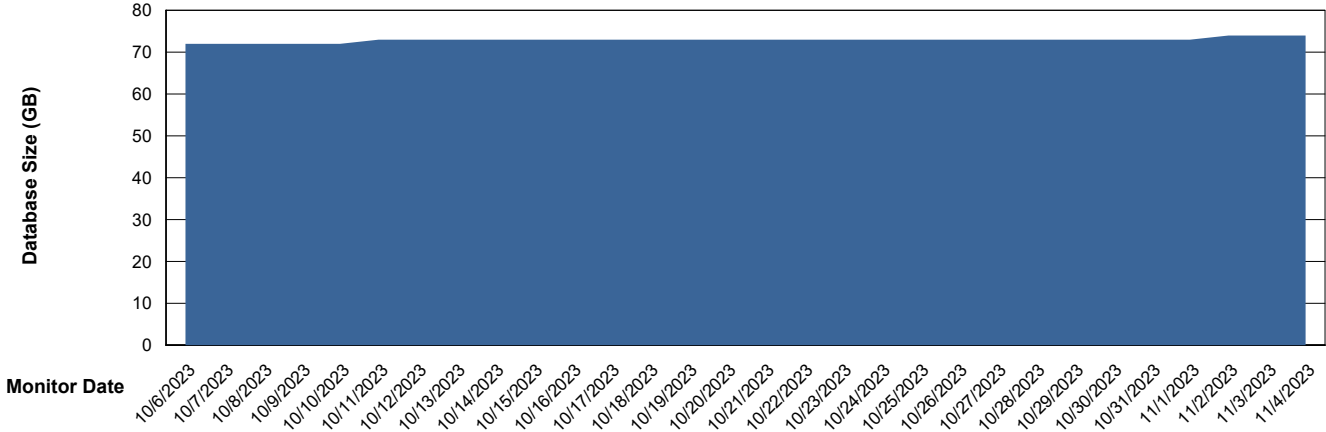

DB Processes Max 1,000

Weekly SLA Customer Report

Customer ECL_Production
 Database ID 156

DATABASE SIZE ECL_PRD_ECLABS_ABS1

Database growth over last month

Database Tablespace ECL_PRD_ECLABS_ABS1

Date	Tablespace Name	Filesize (Gb)	Usedsize (Gb)	Percentage free
11/4/2023	ABSDATA	81	53	35
	INDX	10	6	40
11/3/2023	ABSDATA	81	53	35
	INDX	10	6	40
11/2/2023	ABSDATA	81	53	35
	INDX	10	6	40
11/1/2023	ABSDATA	81	53	35
	INDX	10	6	40
10/31/2023	ABSDATA	81	53	35
	INDX	10	6	40
10/30/2023	ABSDATA	81	53	35
	INDX	10	6	40
10/29/2023	ABSDATA	81	53	35
	INDX	10	6	40

Weekly SLA Customer Report

Customer ECL_Production
Database ID 156

ABSSolute Application Server Services

Avg memory used per ABS Server Service

Avg users per day per ABS server

Weekly SLA Customer Report

Customer ECL_Production
Database ID 156