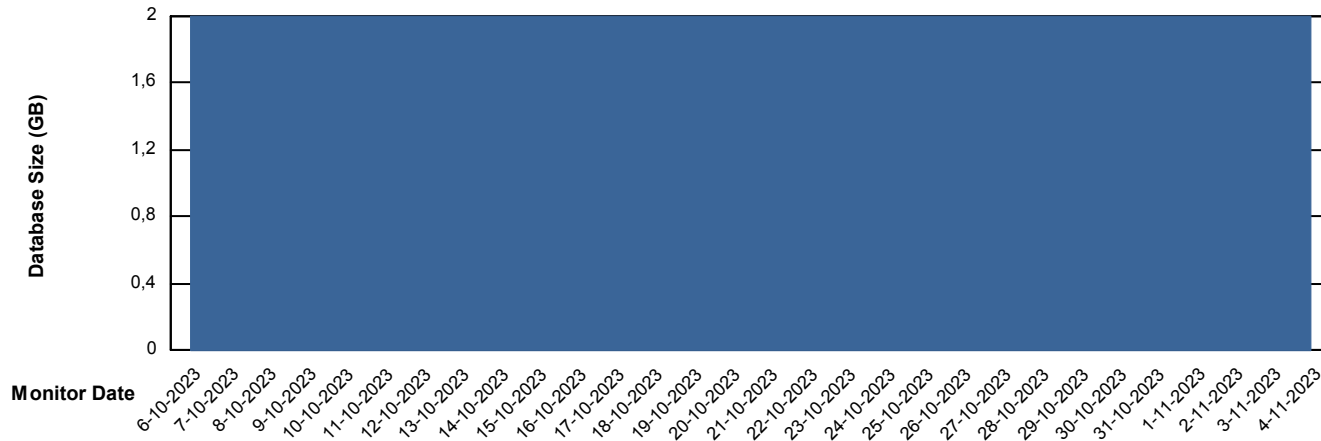

DATABASE SIZE DFDDDBI_Production

Database growth over last month