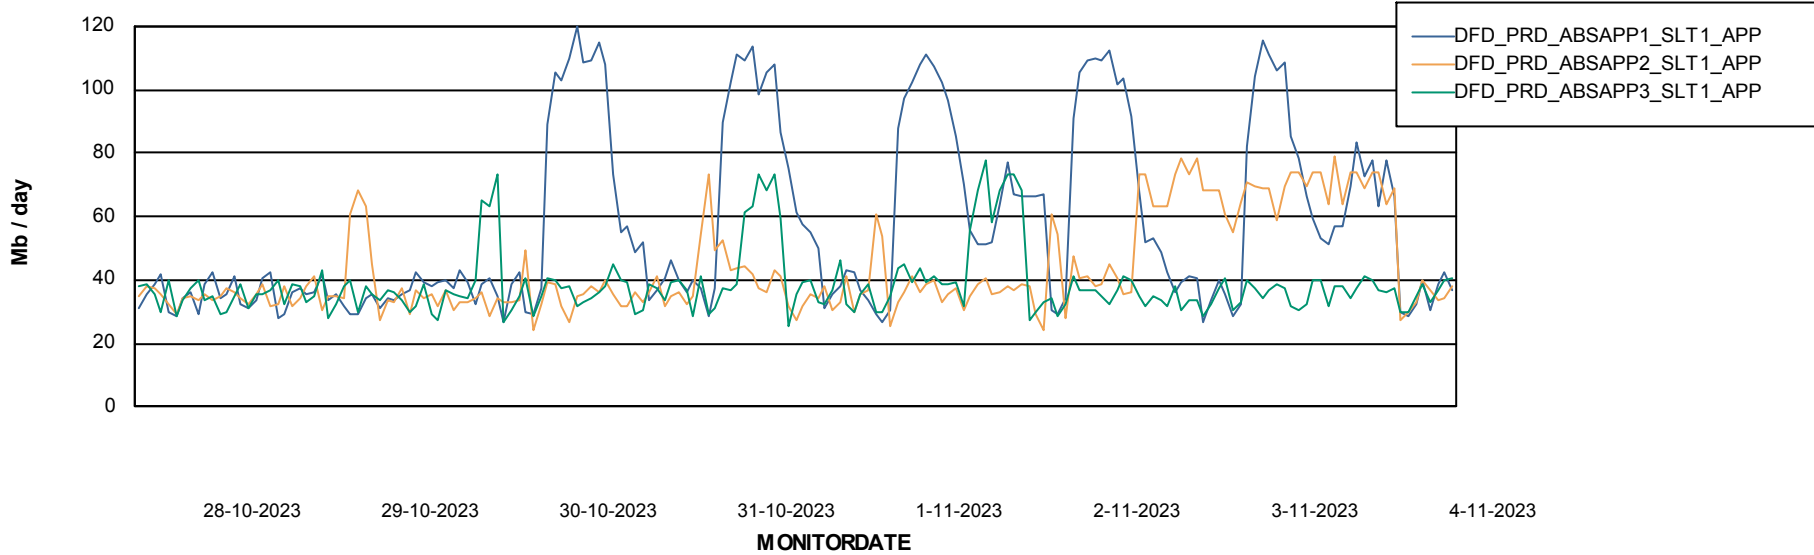

ABSSolute Application Server Services

Avg memory used per ABS Server Service