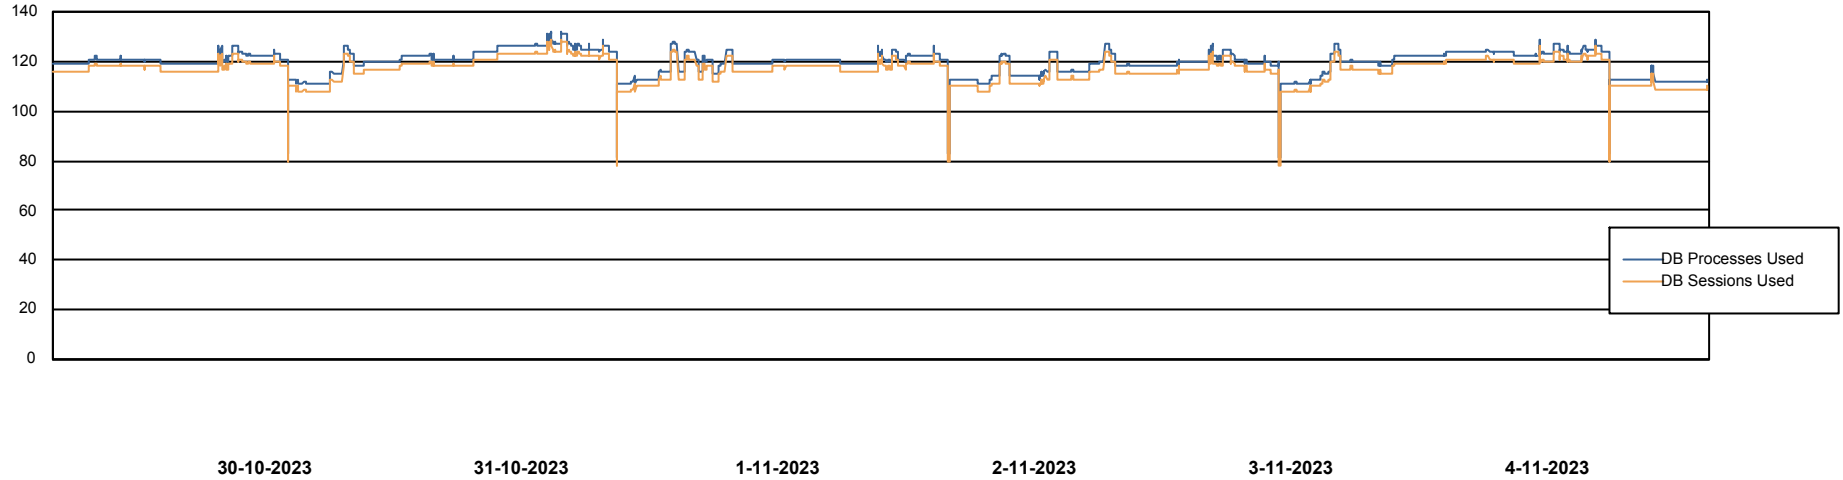

Database Performance DFDDDB_Production

DB Processes Max 4
DB Sessions Max 600