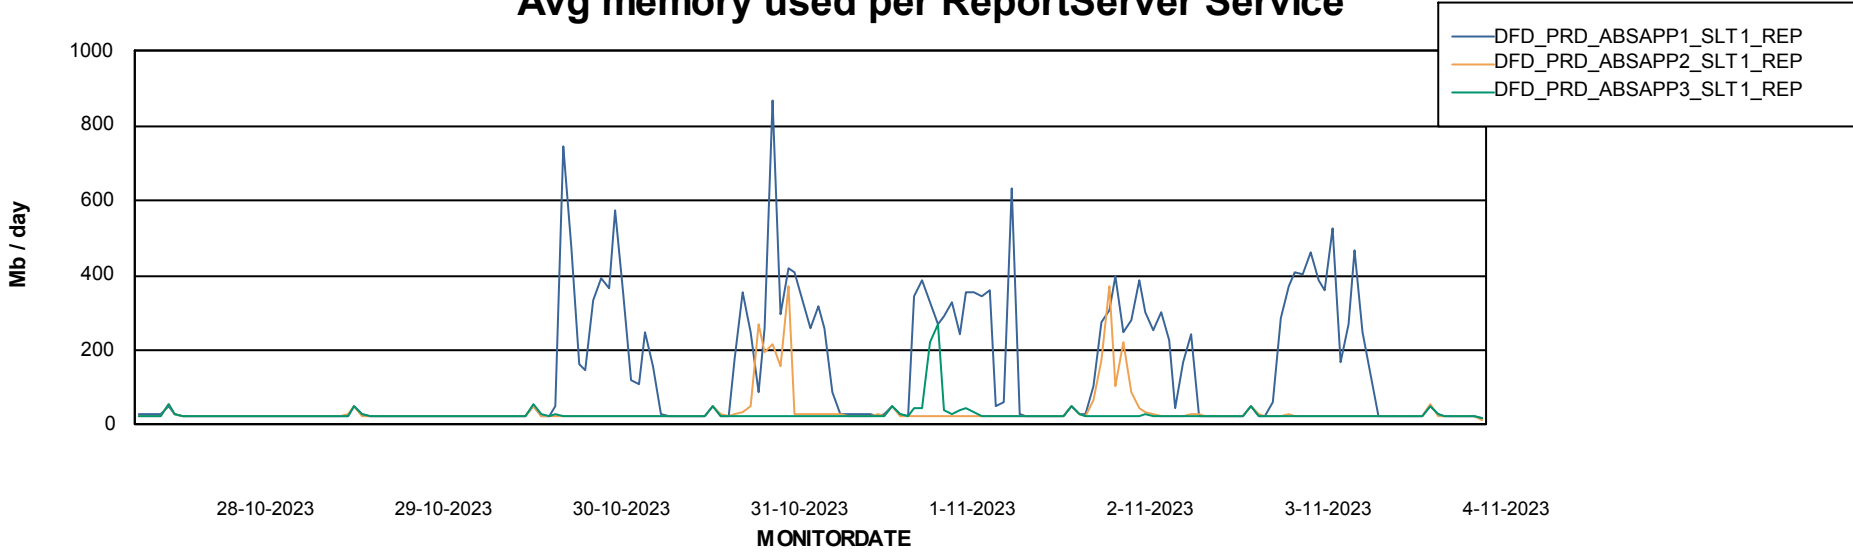

ABSSolute Application ReportServer Services

Avg memory used per ReportServer Service