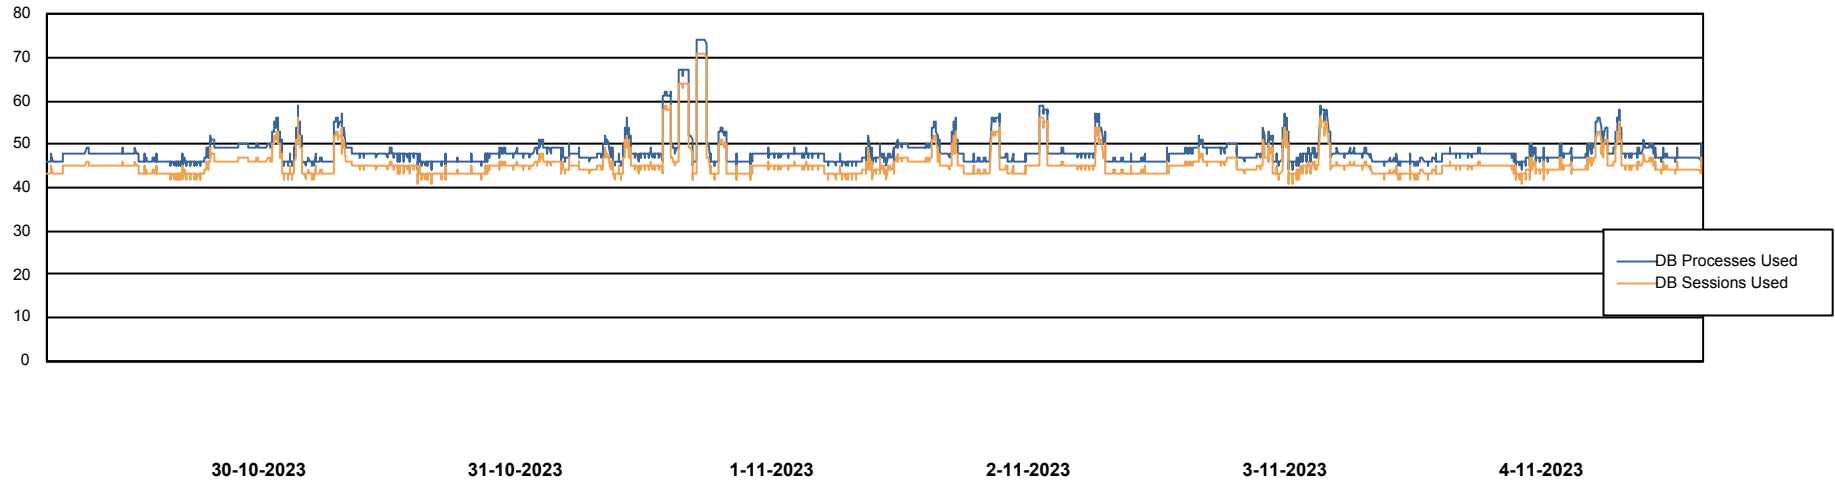

Database Performance DFDDDBI_Production

DB Processes Max 500