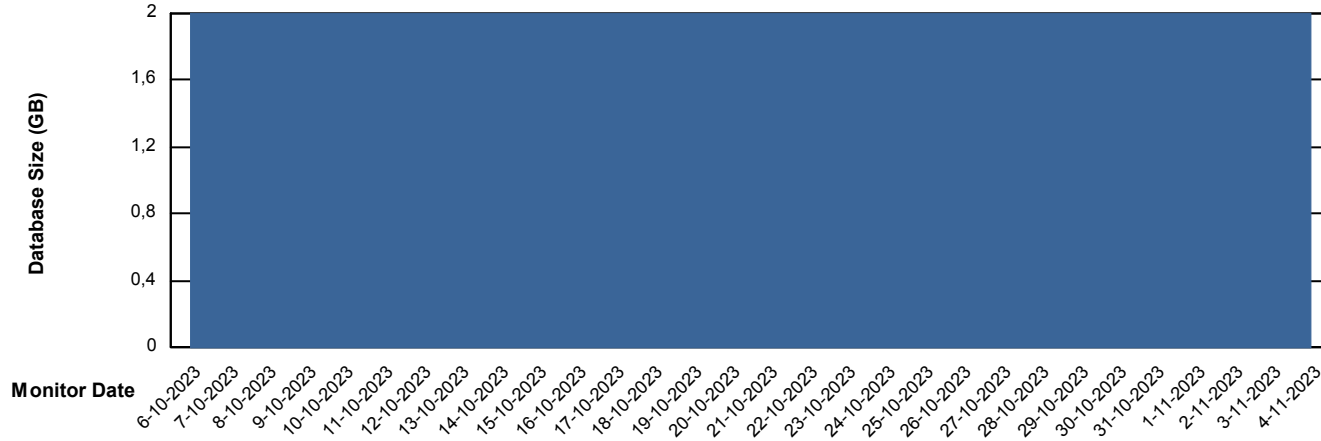

DATABASE SIZE DFDDDB_Production

Database growth over last month