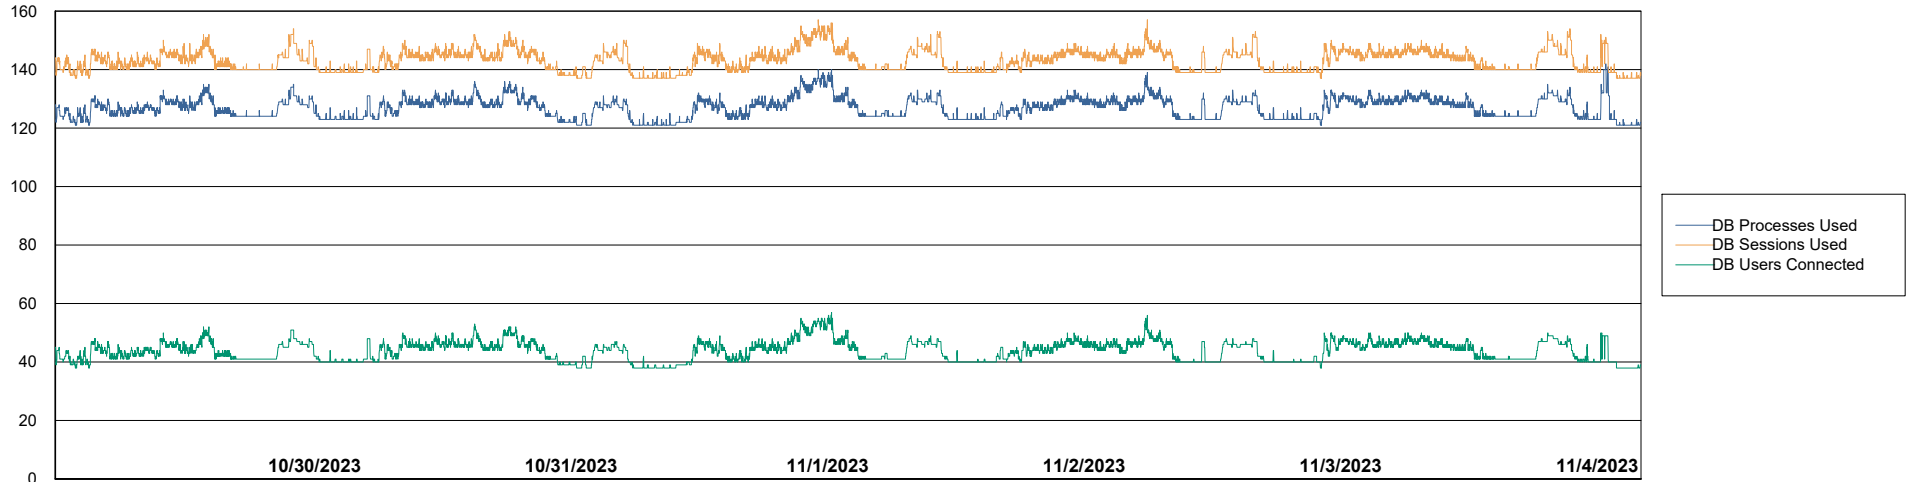

Database Performance CUS_PRD_ABSDB1_ABS1