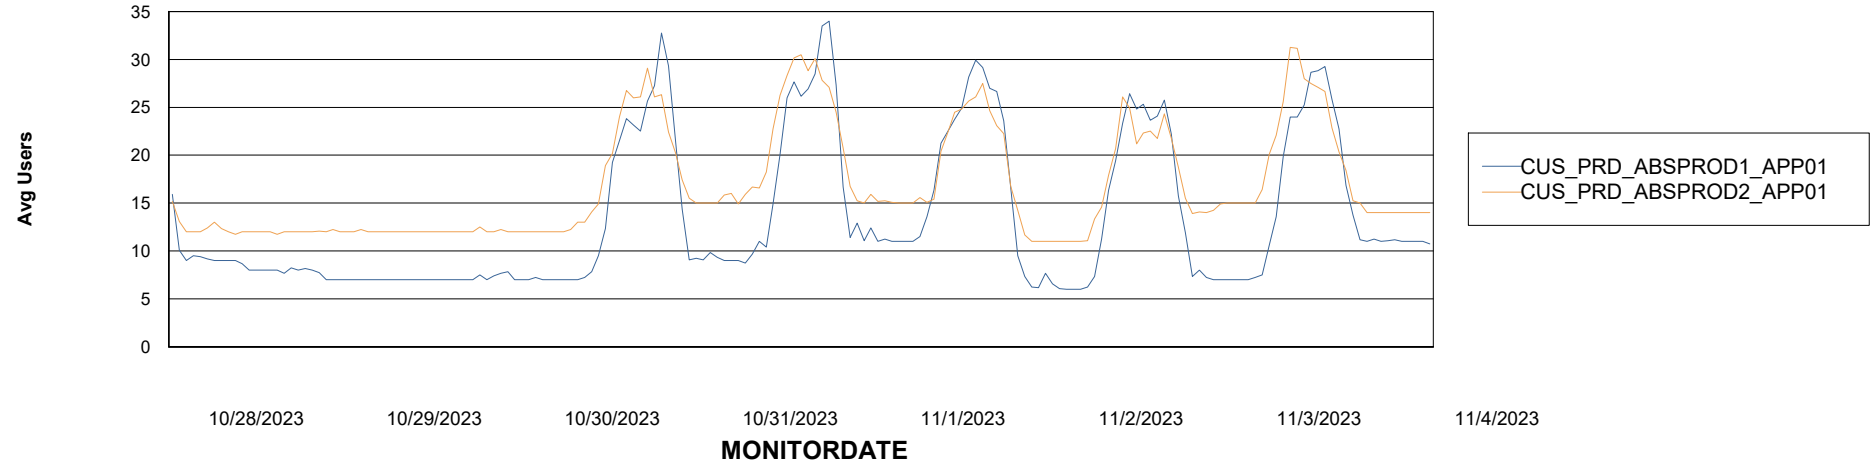

Avg users per day per ABS server