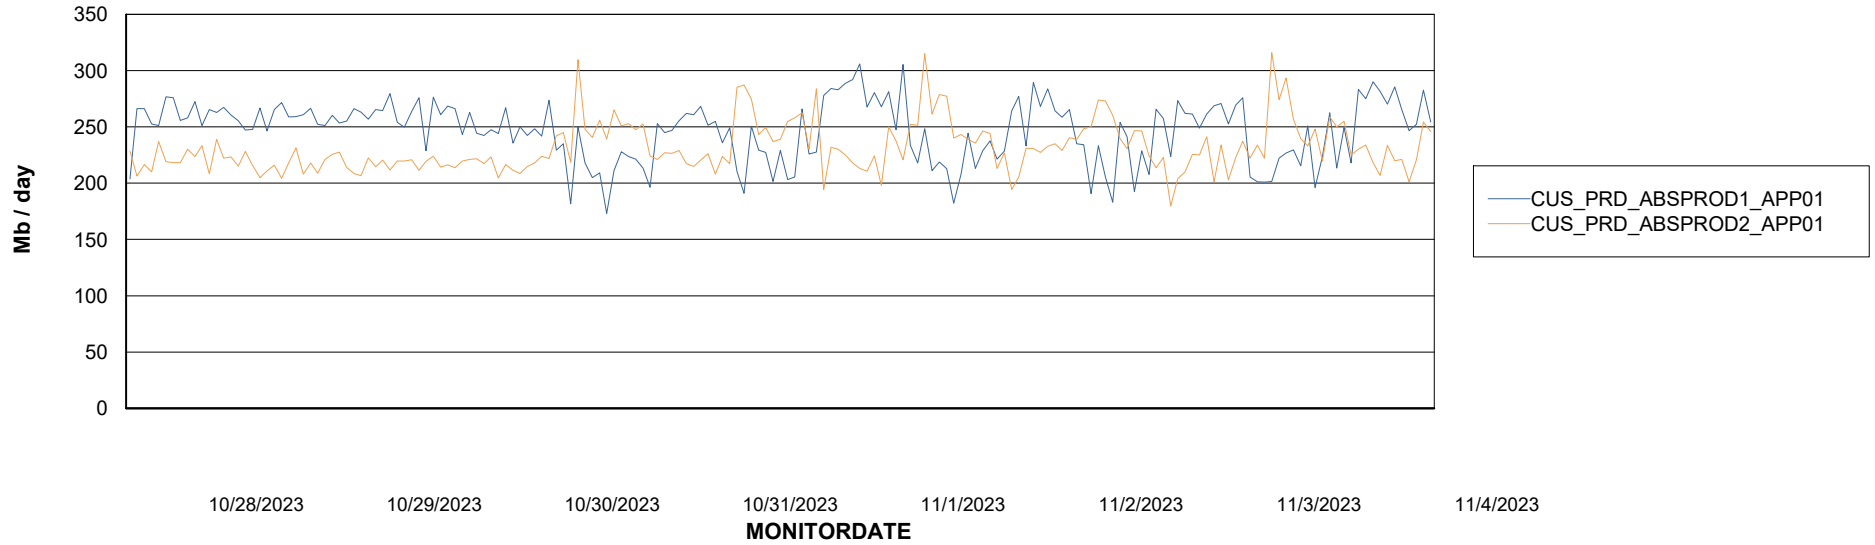

ABSSolute Application Server Services

Avg memory used per ABS Server Service