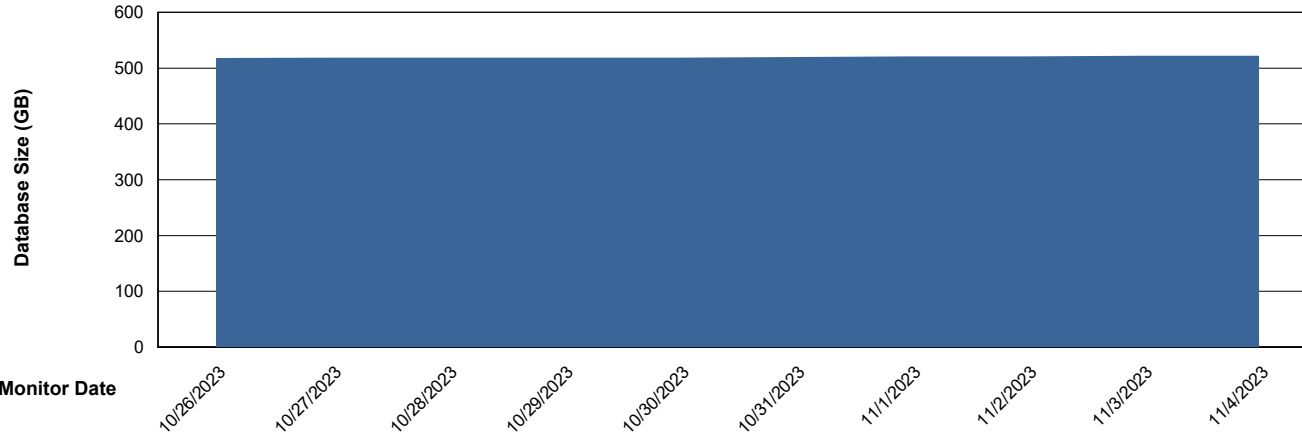

DB Processes Max 1,000

Weekly SLA Customer Report

Customer CUS_Production (24/7)
 Database ID 131

DATABASE SIZE CUS_PRD_ABSDB1_ABS1

Database growth over last month

Database Tablespace CUS_PRD_ABSDB1_ABS1

Date	Tablespace Name	Filesize (Gb)	Usedsize (Gb)	Percentage free
11/4/2023	ABSDATA	244	196	20
	INDX	370	311	16
11/3/2023	ABSDATA	244	196	20
	INDX	370	311	16
11/2/2023	ABSDATA	244	196	20
	INDX	370	310	16
11/1/2023	ABSDATA	244	196	20
	INDX	370	310	16
10/31/2023	ABSDATA	244	195	20
	INDX	370	310	16
10/30/2023	ABSDATA	244	195	20
	INDX	370	309	16
10/29/2023	ABSDATA	244	195	20
	INDX	370	309	16

Weekly SLA Customer Report

Customer CUS_Production (24/7)
Database ID 131

Standby Database Health CUS_Production (24/7)

Recovery lag for last 7 days

Weekly SLA Customer Report

Customer CUS_Production (24/7)
Database ID 131