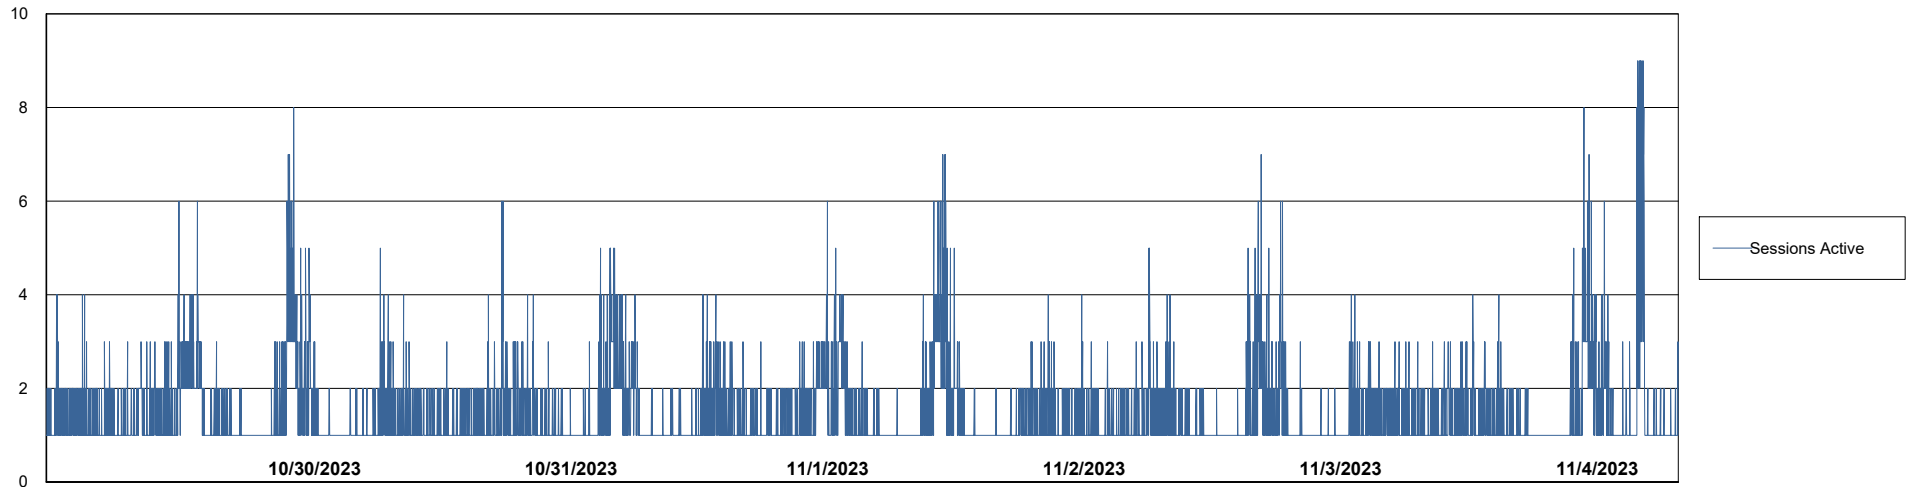

Database Performance CUS_PRD_ABSDB1_ABS1