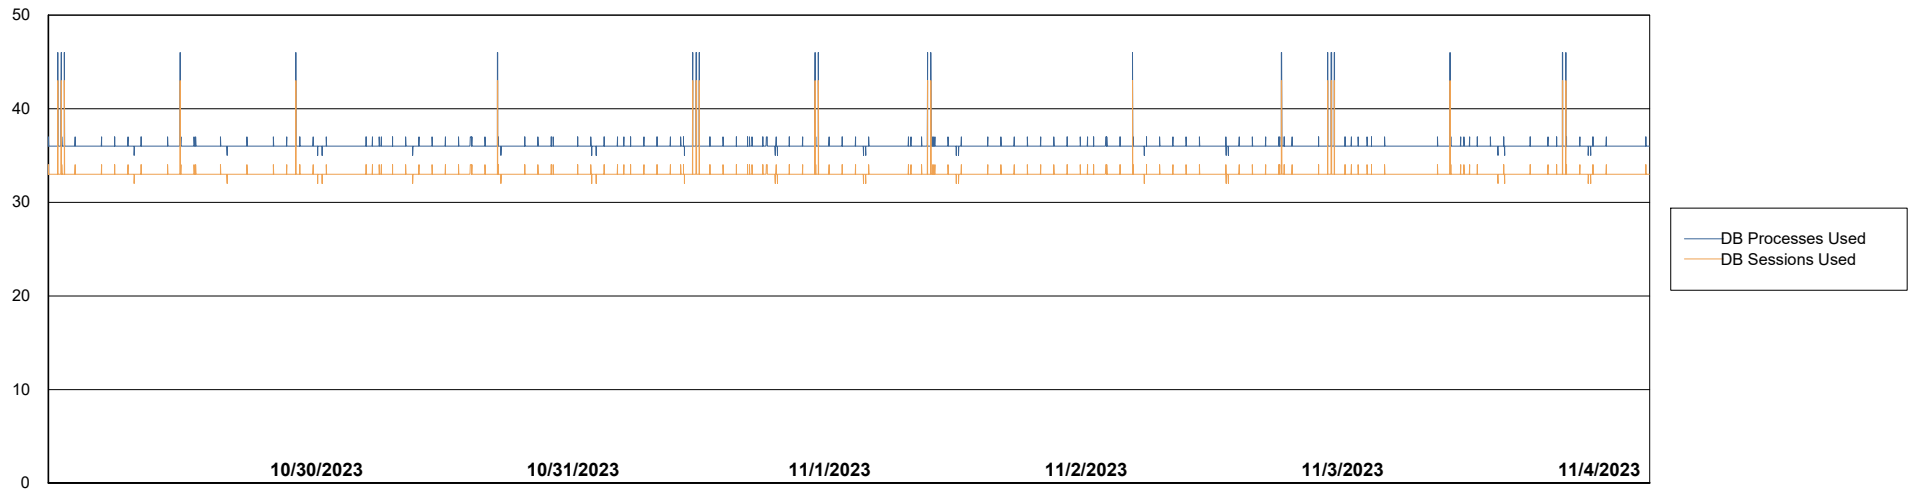

Database Performance CUS_PRD_ABSDB2_HSBABS1

DB Processes Max 1,000