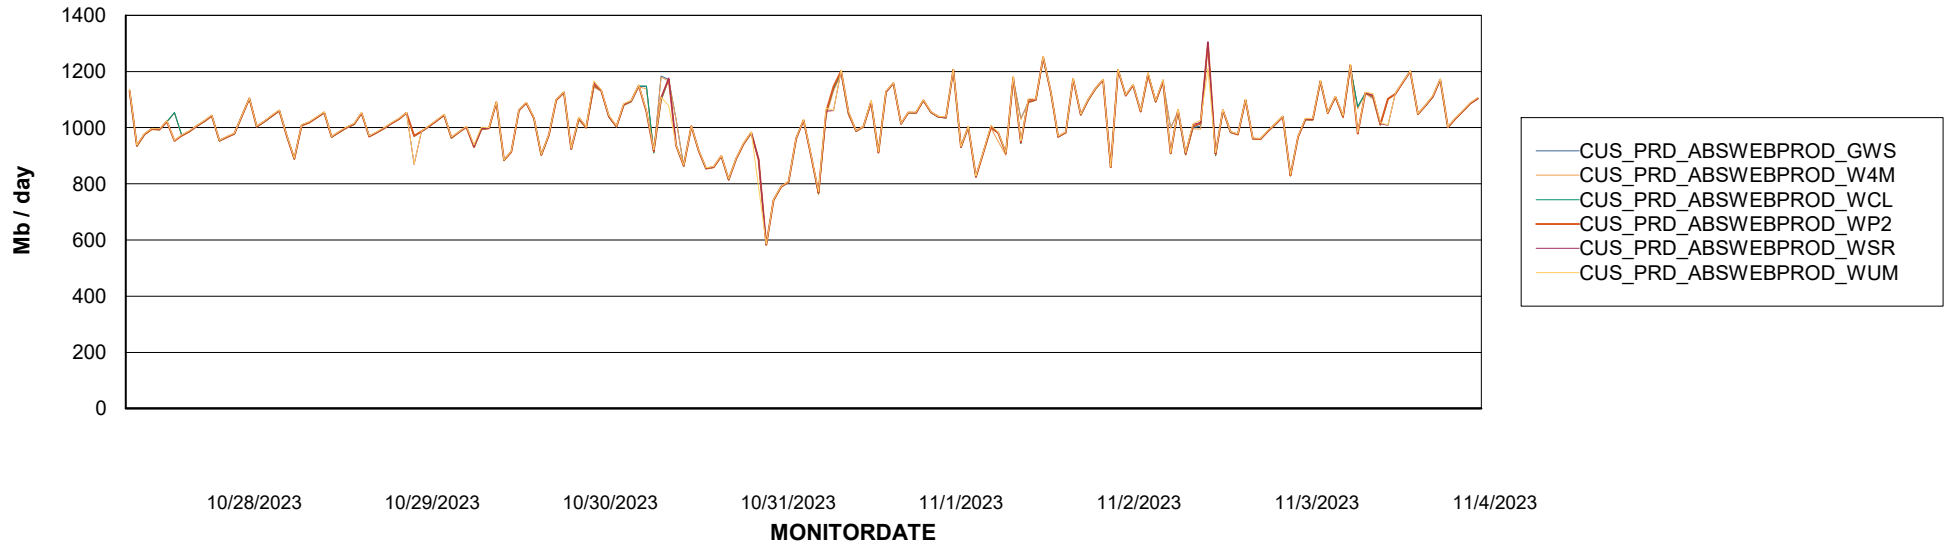

Avg memory used per ReportServer Service

Weekly SLA Customer Report

Customer CUS_Production (24/7)
Database ID 131

ABSSolute Web Component Services

Avg memory used per ABS Web component

Weekly SLA Customer Report