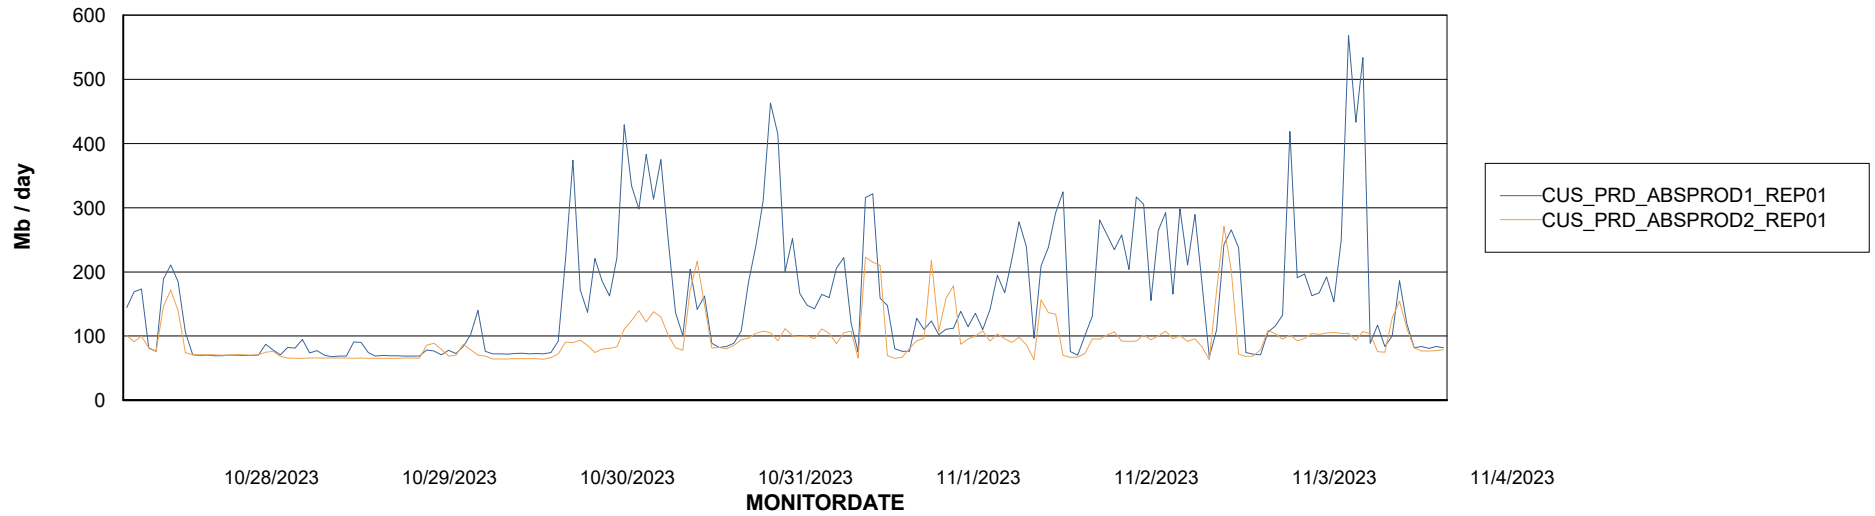

ABSSolute Application ReportServer Services

Avg memory used per ReportServer Service