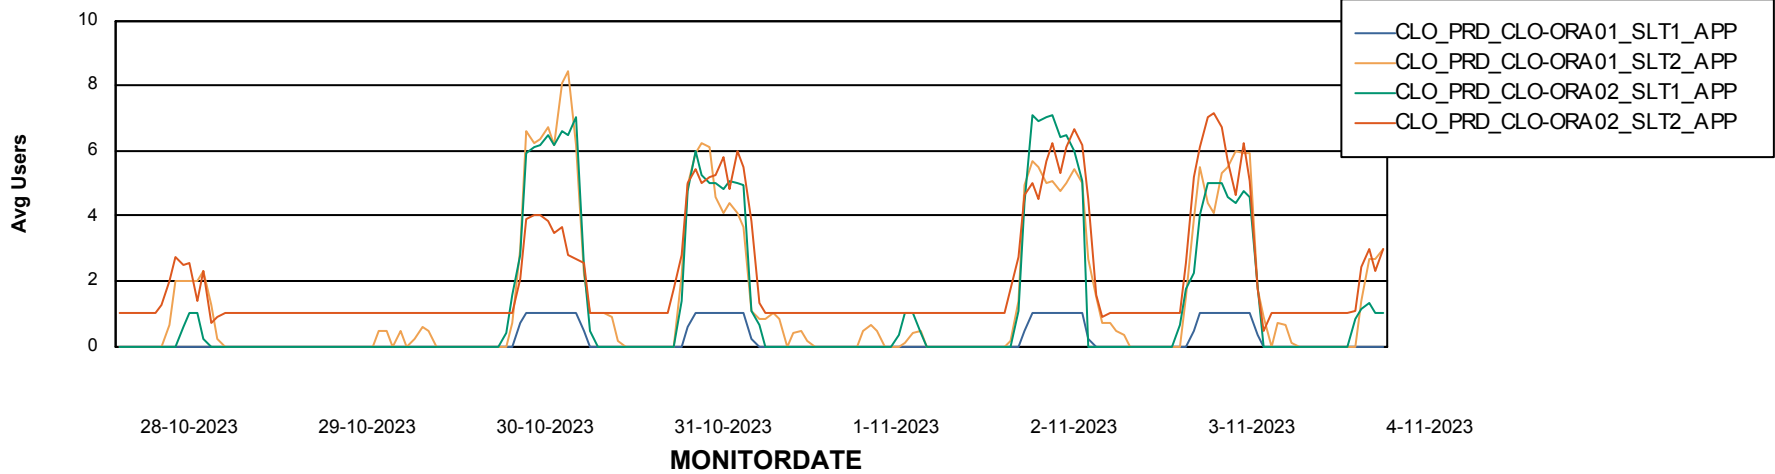

Avg users per day per ABS server