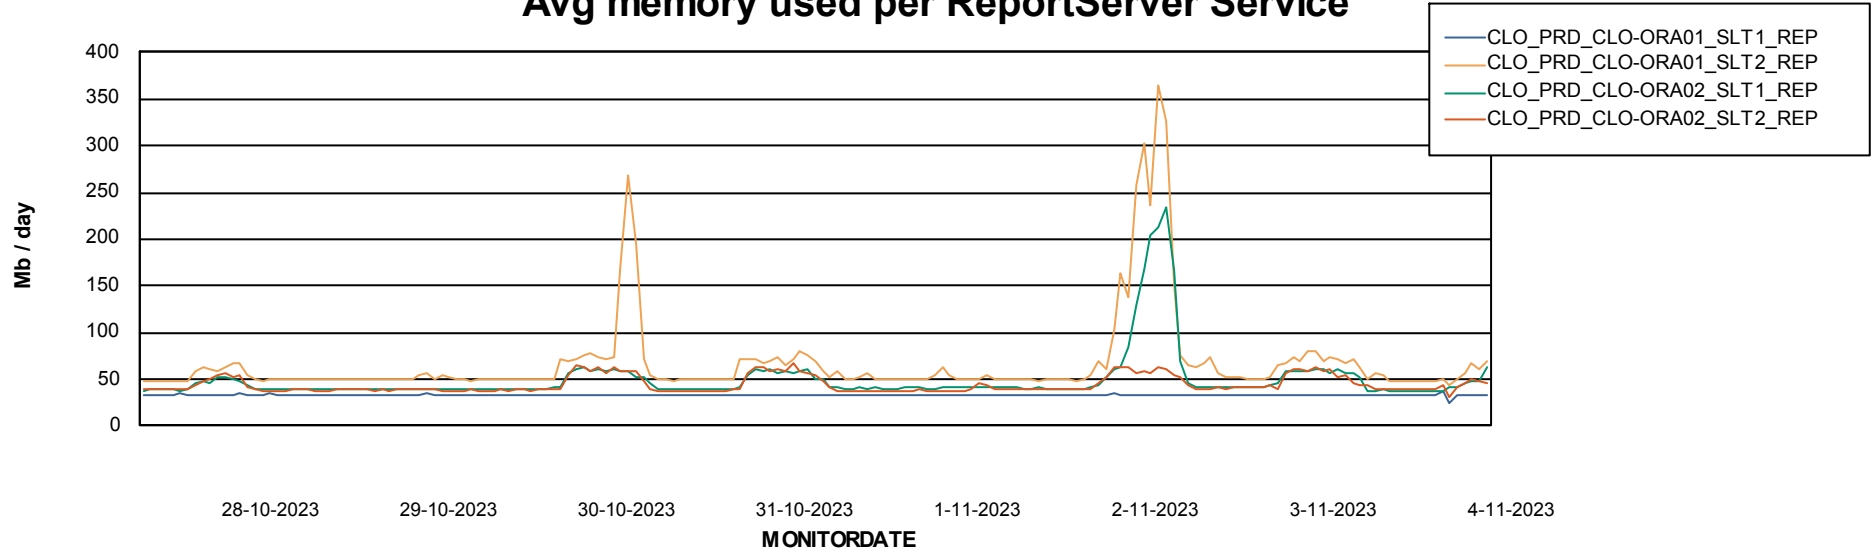

ABSSolute Application ReportServer Services

Avg memory used per ReportServer Service