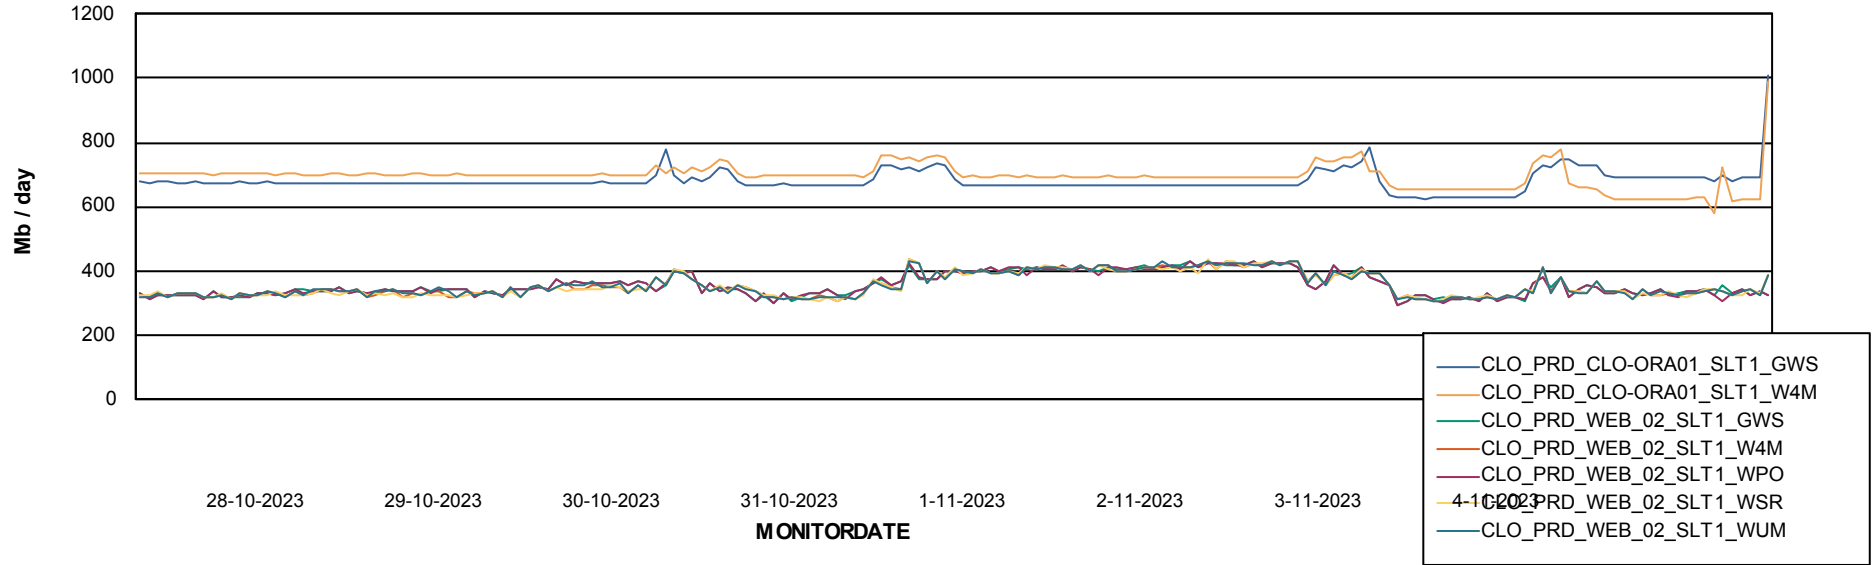

ABSSolute Web Component Services

Avg memory used per ABS Web component