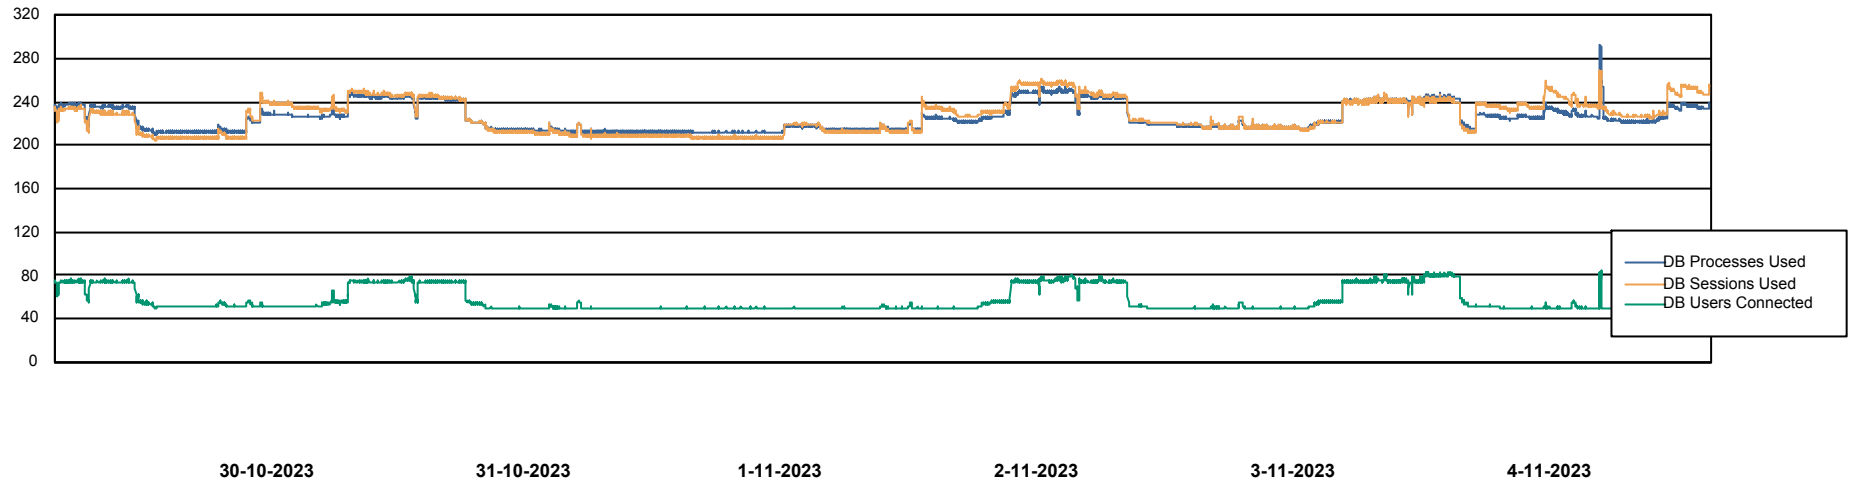

Database Performance CLODB_PRD_CLO-ORA01