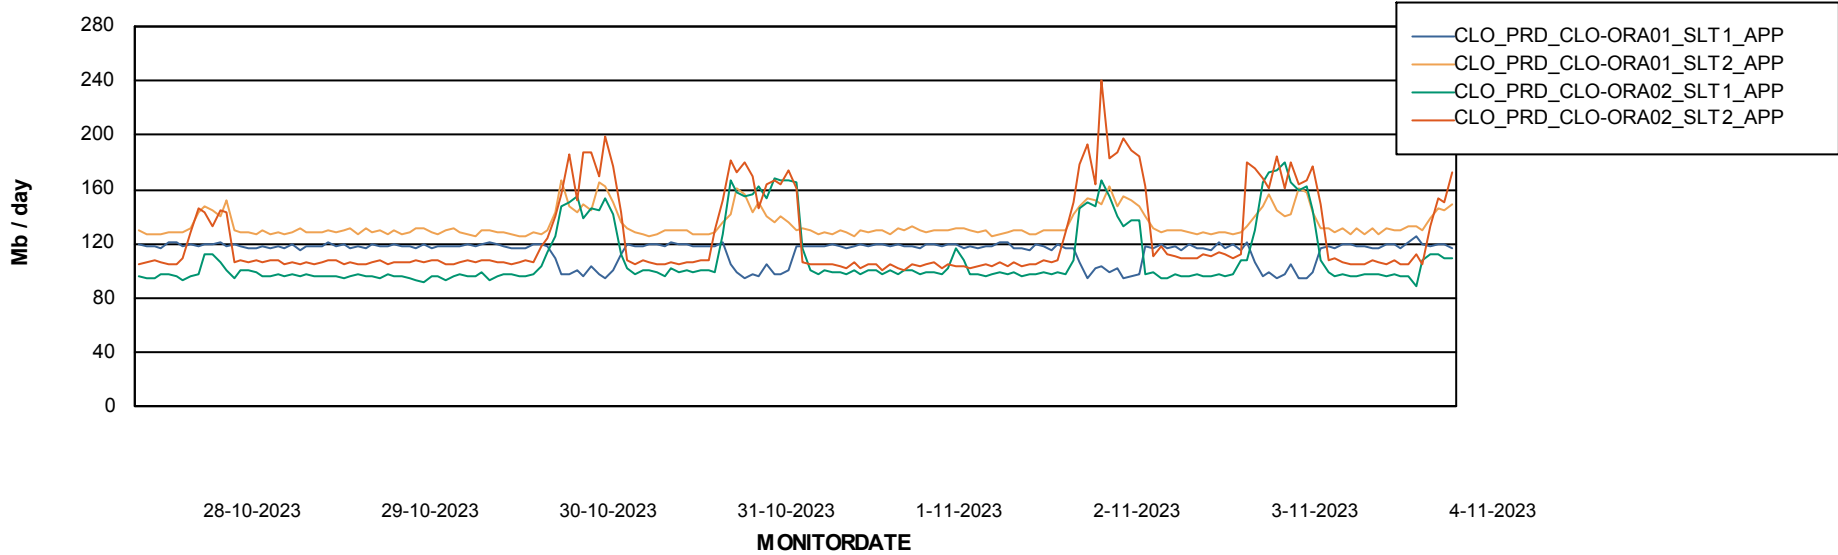

ABSSolute Application Server Services

Avg memory used per ABS Server Service