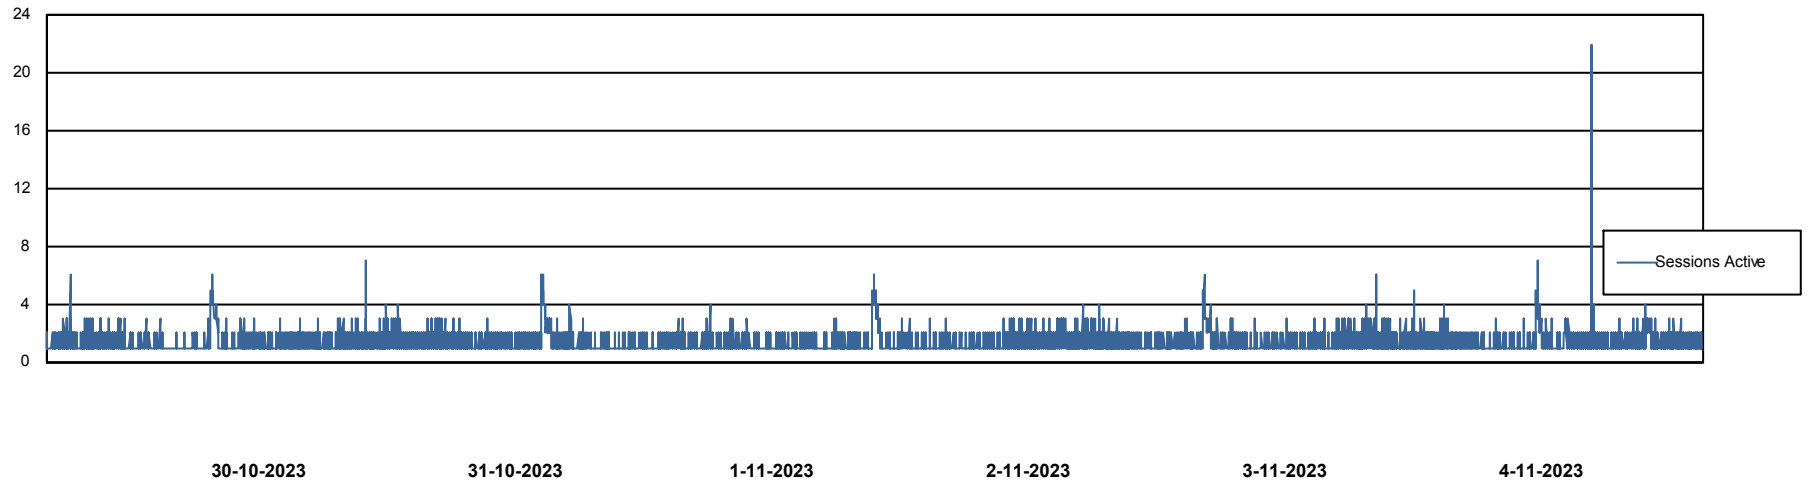

Database Performance CLODB_PRD_CLO-ORA01