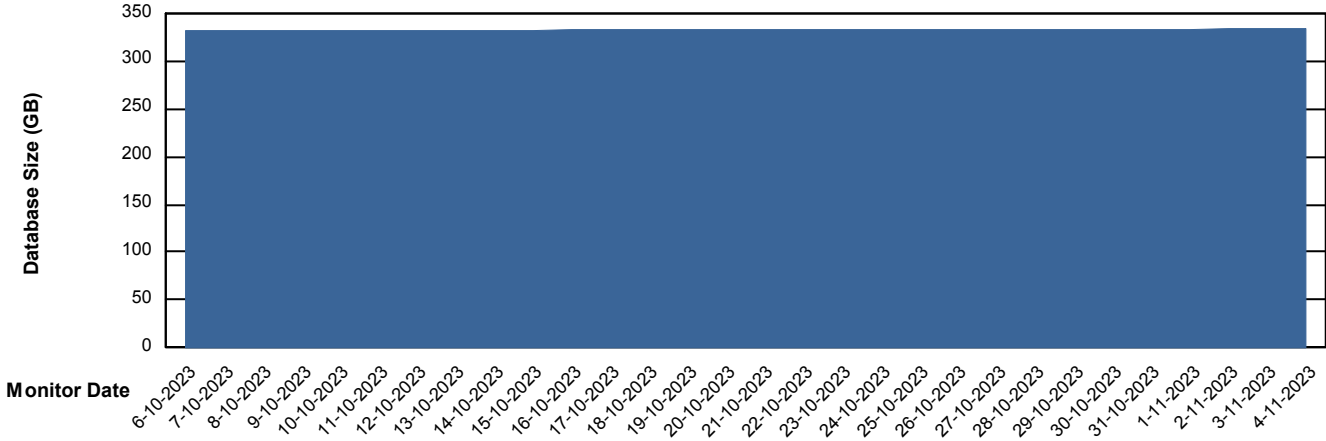

DATABASE SIZE CLODB_PRD_CLO-ORA01

Database growth over last month