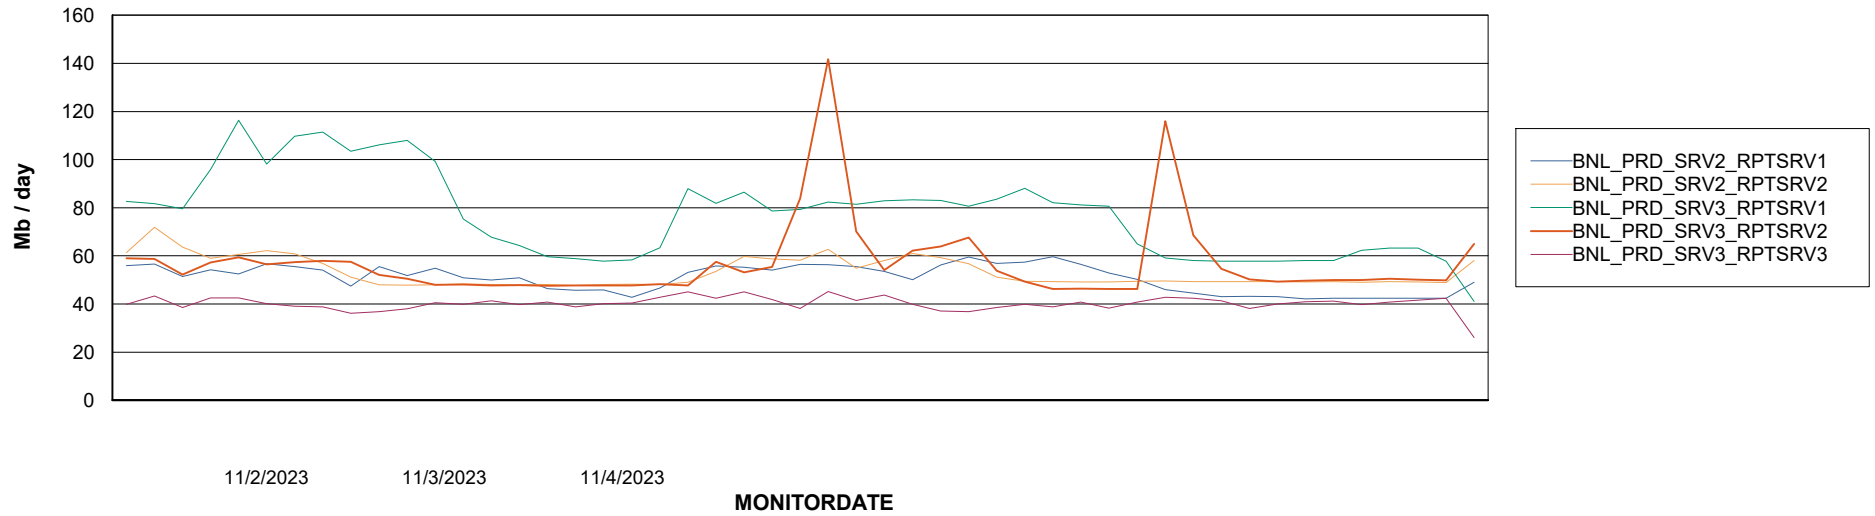

ABSSolute Web Component Services

Avg memory used per ReportServer Service