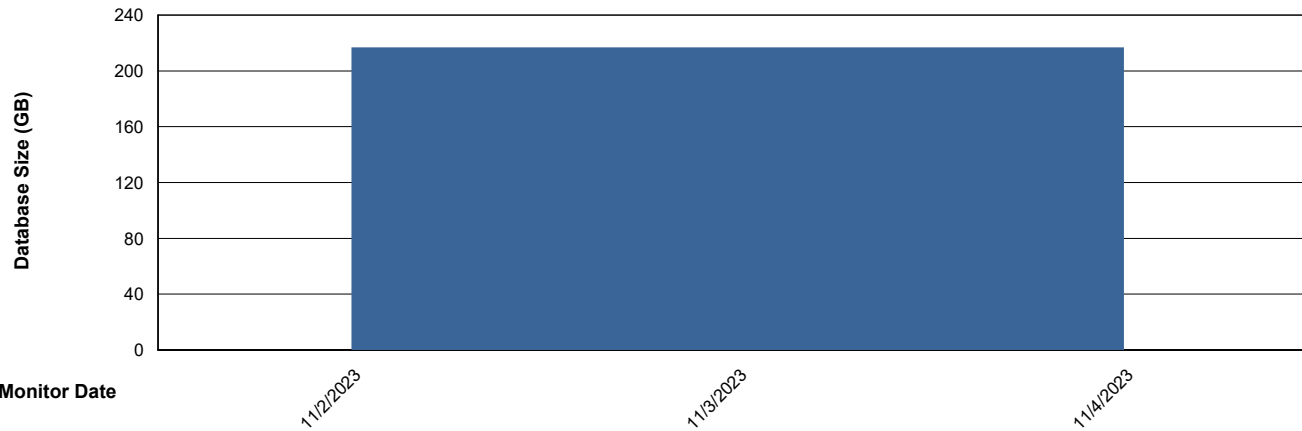

Weekly SLA Customer Report

Customer BNL_Production
Database ID 83

Database Performance BNL_EMCC

Weekly SLA Customer Report

Customer BNL_Production
Database ID 83

Database Performance BNLDB_Production

Weekly SLA Customer Report

Customer BNL_Production
Database ID 83

Database Performance BNLDB_Standby

DB Processes Max 0
DB Processes Max 1,000
DB Processes Max 4

Weekly SLA Customer Report

Customer BNL_Production
Database ID 83

DATABASE SIZE BNL_EMCC

Database growth over last month

DATABASE SIZE BNLDB_Production

Database growth over last month

Weekly SLA Customer Report

Customer BNL_Production
Database ID 83

Database Tablespace BNLDB_Production

Date	Tablespace Name	Filesize (Gb)	Usedsize (Gb)	Percentage free
11/4/2023	ABSDATA	105	65	38
	INDX	200	142	29
11/3/2023	ABSDATA	105	65	38
	INDX	200	142	29
11/2/2023	ABSDATA	105	65	38
	INDX	200	142	29