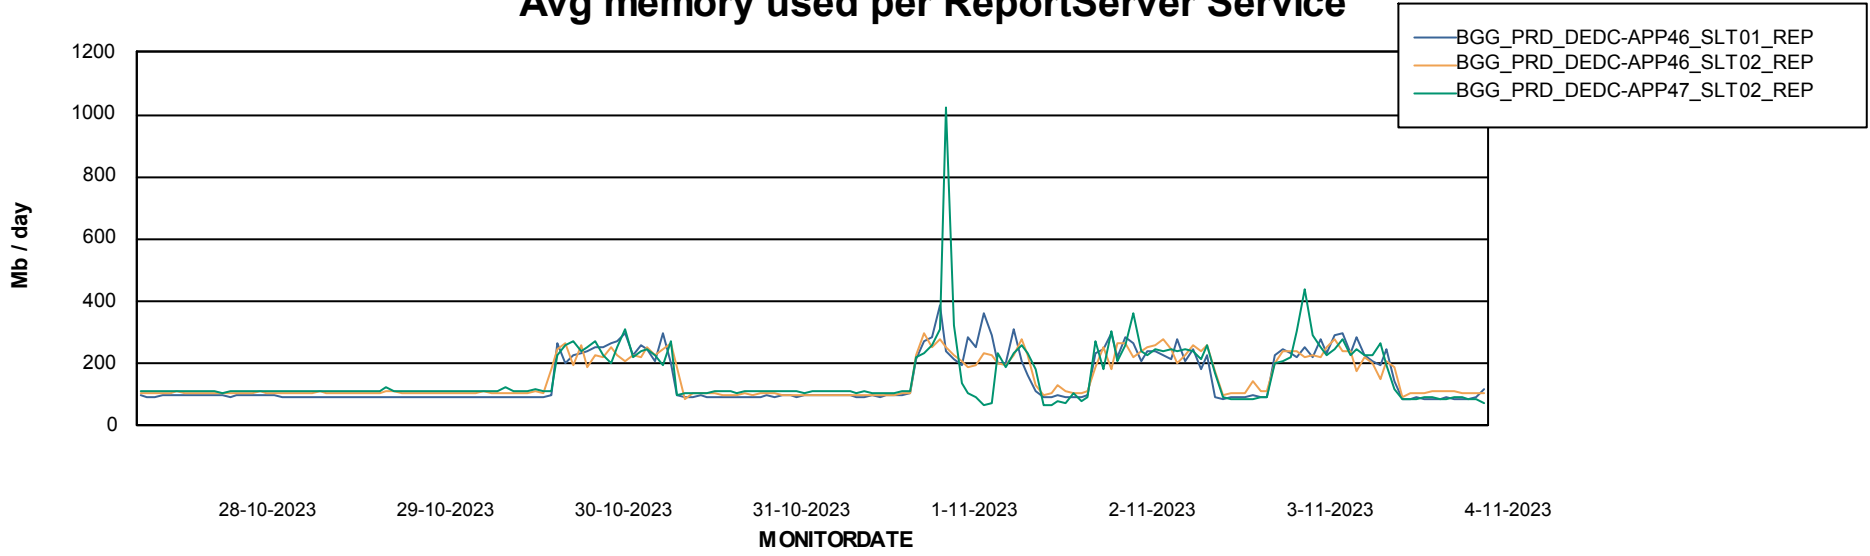

ABSSolute Application ReportServer Services

Avg memory used per ReportServer Service