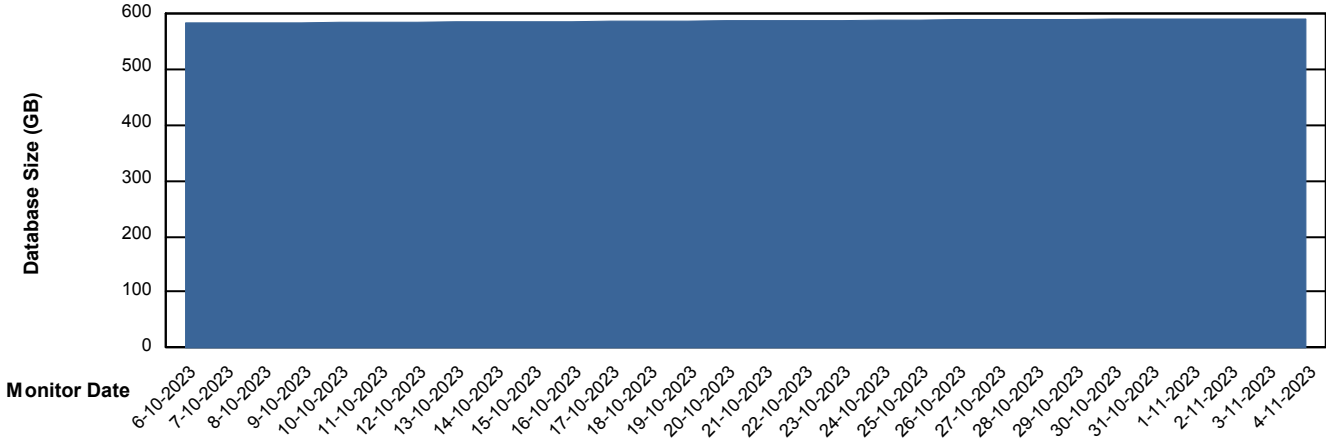

Database growth over last month

Database Tablespace BGG_PRD_DEDC-DB07_DB_Production

Date	Tablespace Name	Filesize (Gb)	Usedsize (Gb)	Percentage free
4-11-2023	ABSDATA	652	548	16
	INDX	38	26	33
3-11-2023	ABSDATA	652	548	16
	INDX	38	26	33
2-11-2023	ABSDATA	652	547	16
	INDX	38	25	33
1-11-2023	ABSDATA	652	547	16
	INDX	38	25	33
31-10-2023	ABSDATA	652	547	16
	INDX	38	25	33
30-10-2023	ABSDATA	652	547	16
	INDX	38	25	33
29-10-2023	ABSDATA	652	547	16
	INDX	38	25	33