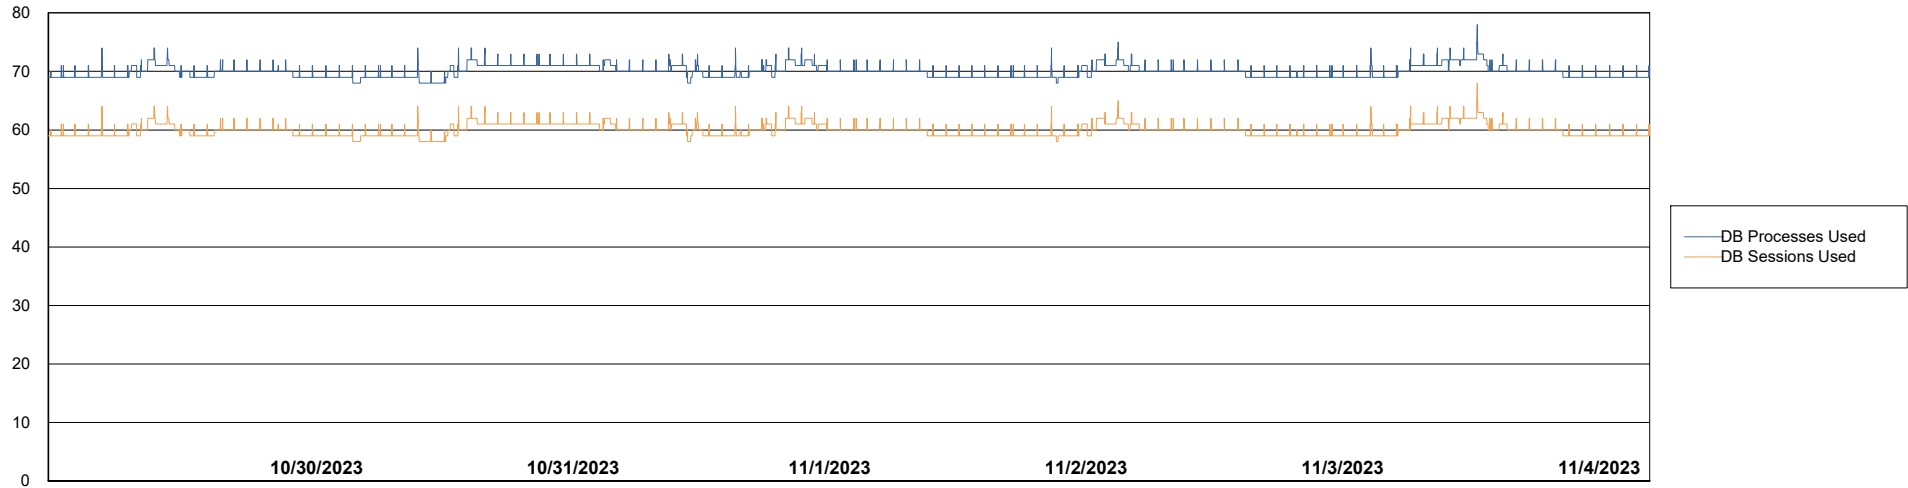

Database Performance AUJ Prod. BI DB (PABSBI1 server)

DB Processes Max 1,000