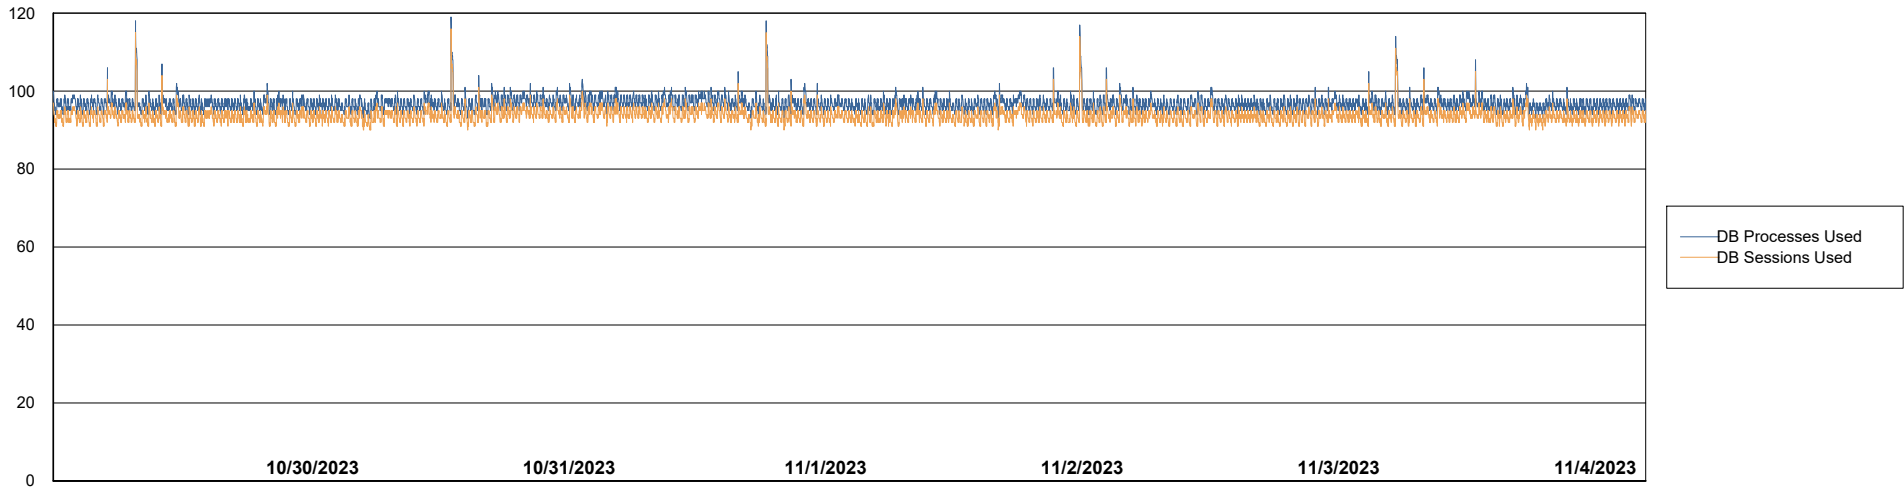

Database Performance AUJ EMCC

DB Processes Max 300