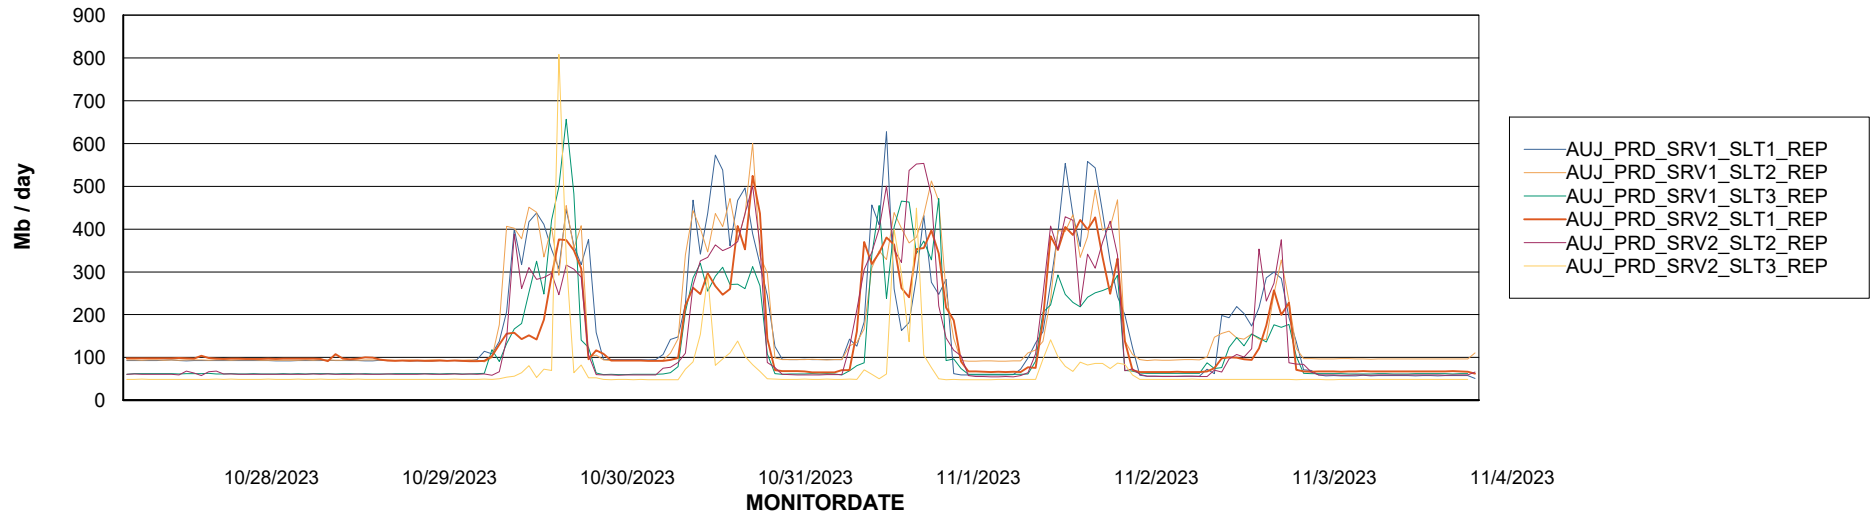

ABSSolute Application ReportServer Services

Avg memory used per ReportServer Service