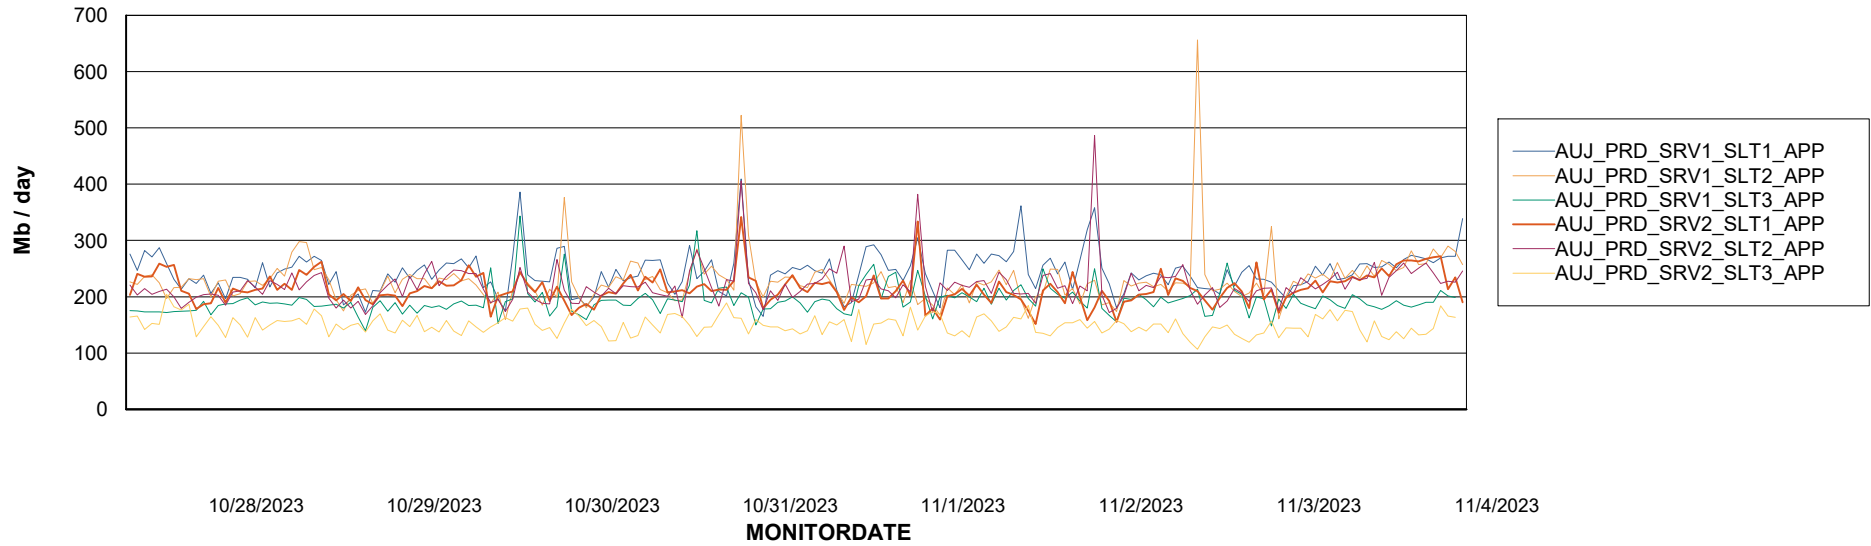

ABSSolute Application Server Services

Avg memory used per ABS Server Service