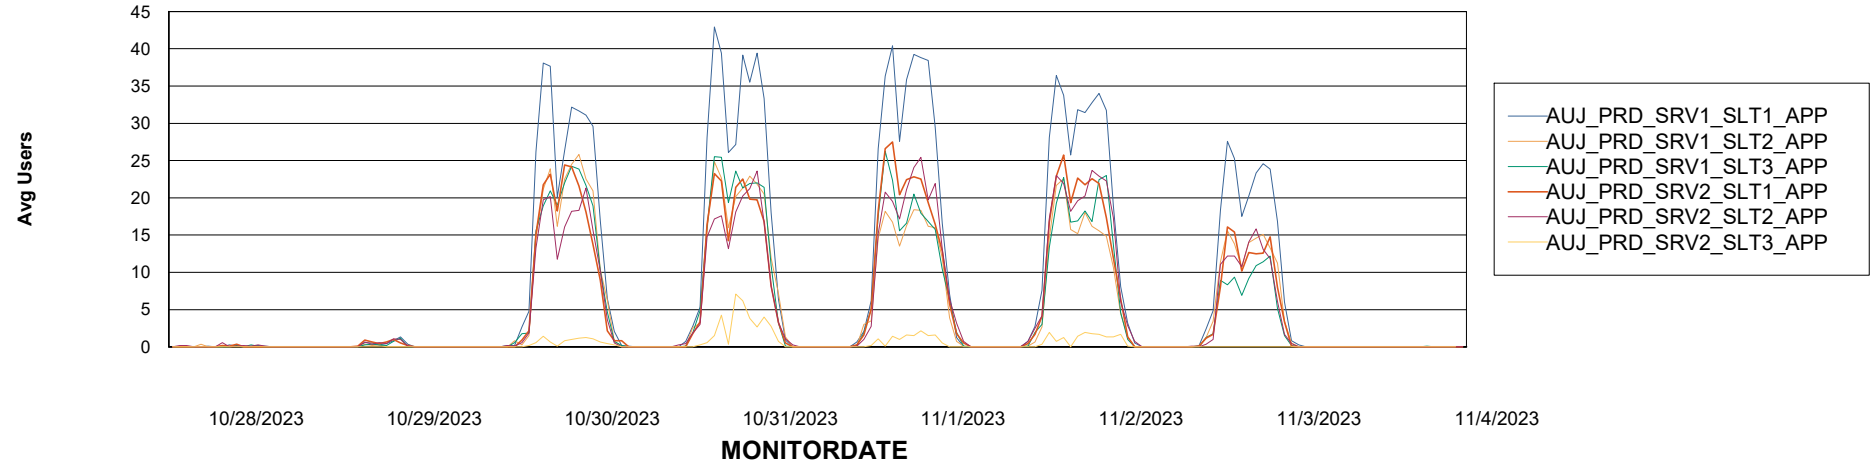

Avg users per day per ABS server