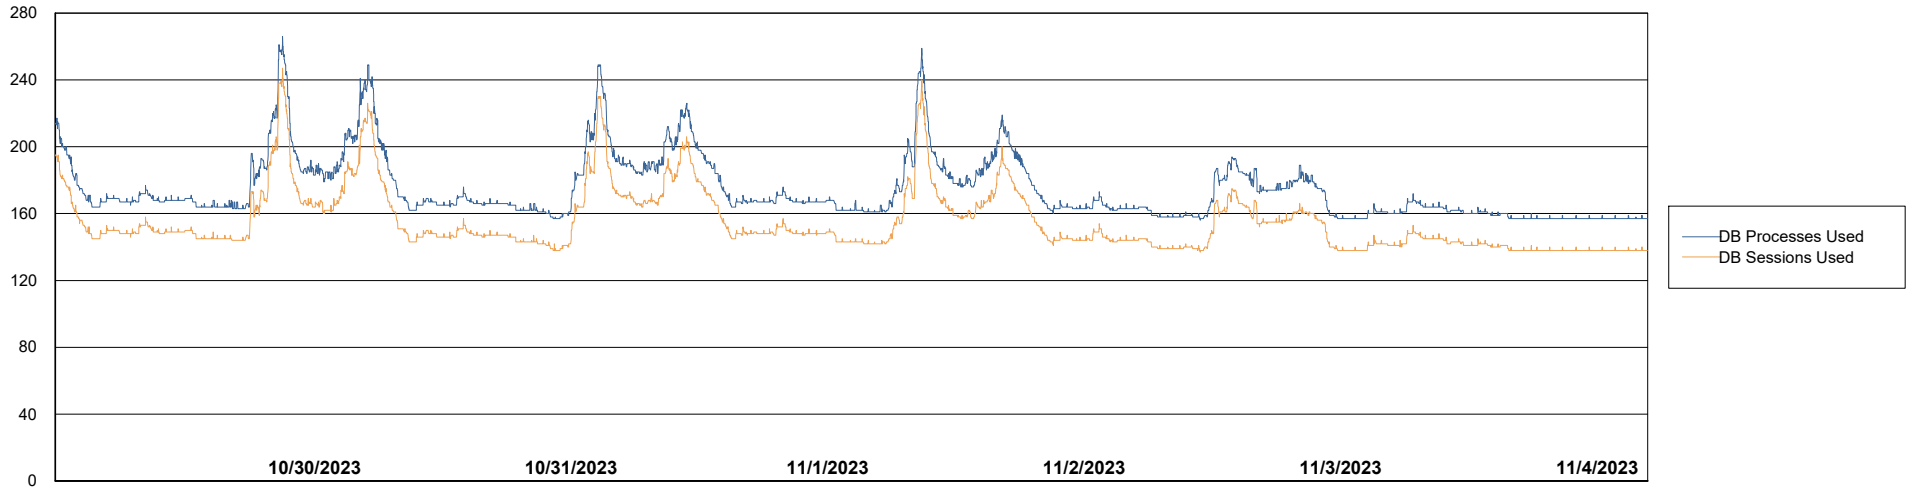

Database Performance AUJ_DB1_Primary

DB Processes Max 1,000