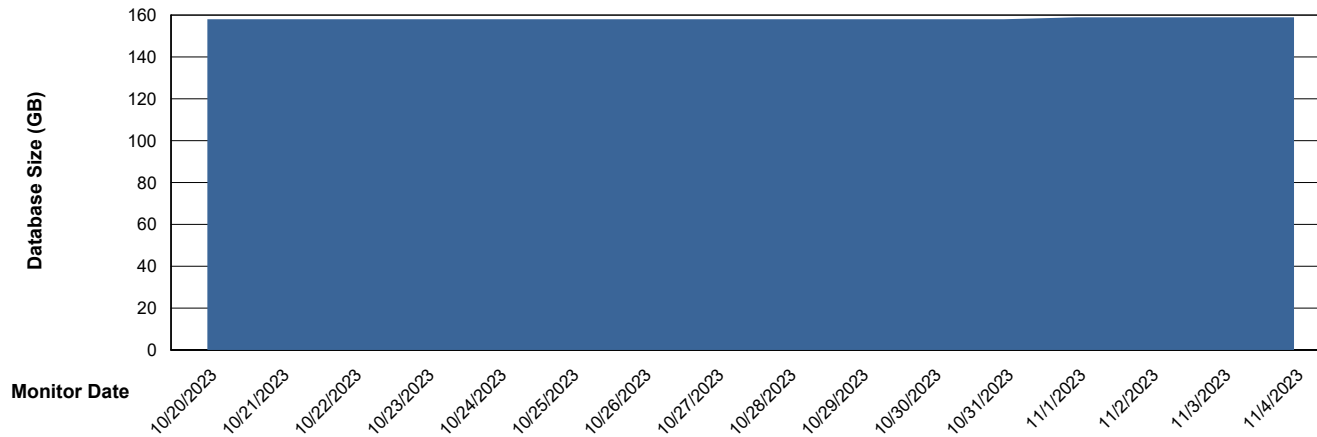

# Weekly SLA Customer Report

Customer AUJ Production  
Database ID 41

DATABASE SIZE AUJ EMCC

### Database growth over last month