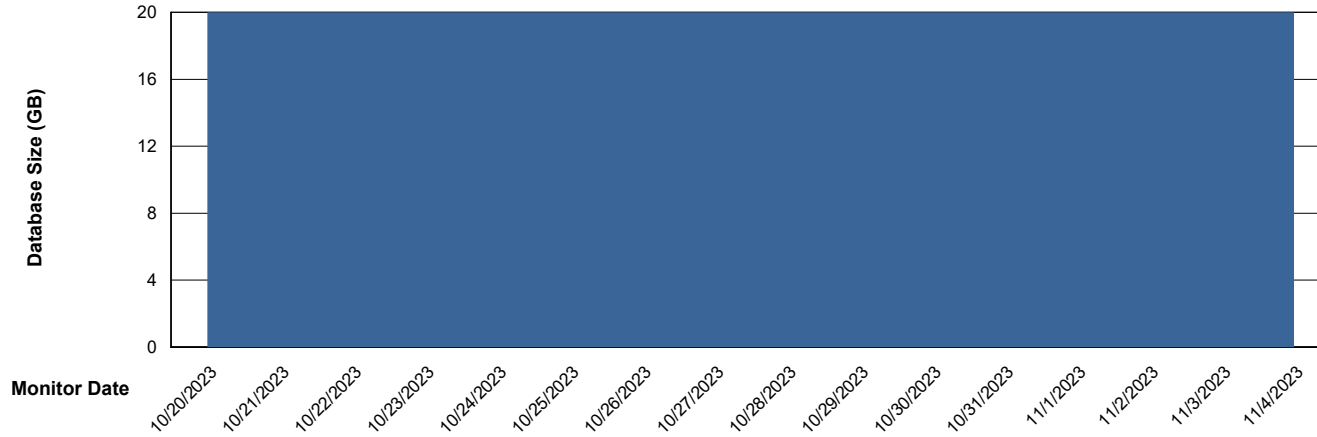

DATABASE SIZE AUJ EMCC

Database growth over last month