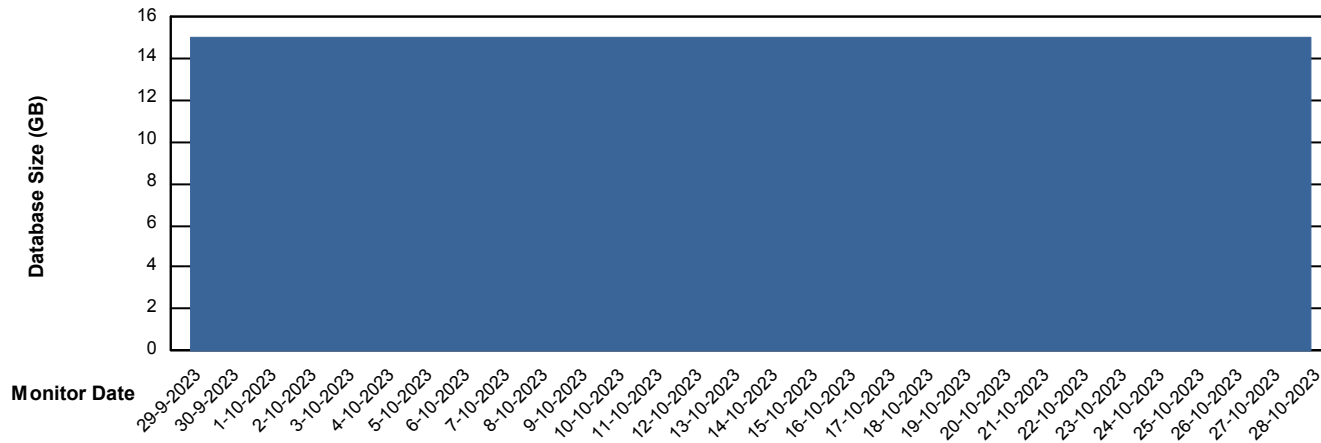

Weekly SLA Customer Report

Customer XMX Production (24/7)
Database ID 146

Database Performance XMX_PROD_ABSDB01_PRDB

Weekly SLA Customer Report

Customer XMX Production (24/7)
Database ID 146

Database Performance XMX_PROD_ABSDB02_SBDB

DATABASE SIZE XMX_PROD_ABSDB01_PRDB

Database growth over last month

Weekly SLA Customer Report

Customer XMX Production (24/7)
 Database ID 146

Database Tablespace XMX_PROD_ABSDB01_PRDB

Date	Tablespace Name	Filesize (Gb)	Usedsize (Gb)	Percentage free
28-10-2023	ABSDATA	4	2	44
	INDX	8	0	100
27-10-2023	ABSDATA	4	2	44
	INDX	8	0	100
26-10-2023	ABSDATA	4	2	45
	INDX	8	0	100
25-10-2023	ABSDATA	4	2	45
	INDX	8	0	100
24-10-2023	ABSDATA	4	2	45
	INDX	8	0	100
23-10-2023	ABSDATA	4	2	45
	INDX	8	0	100
22-10-2023	ABSDATA	4	2	45
	INDX	8	0	100