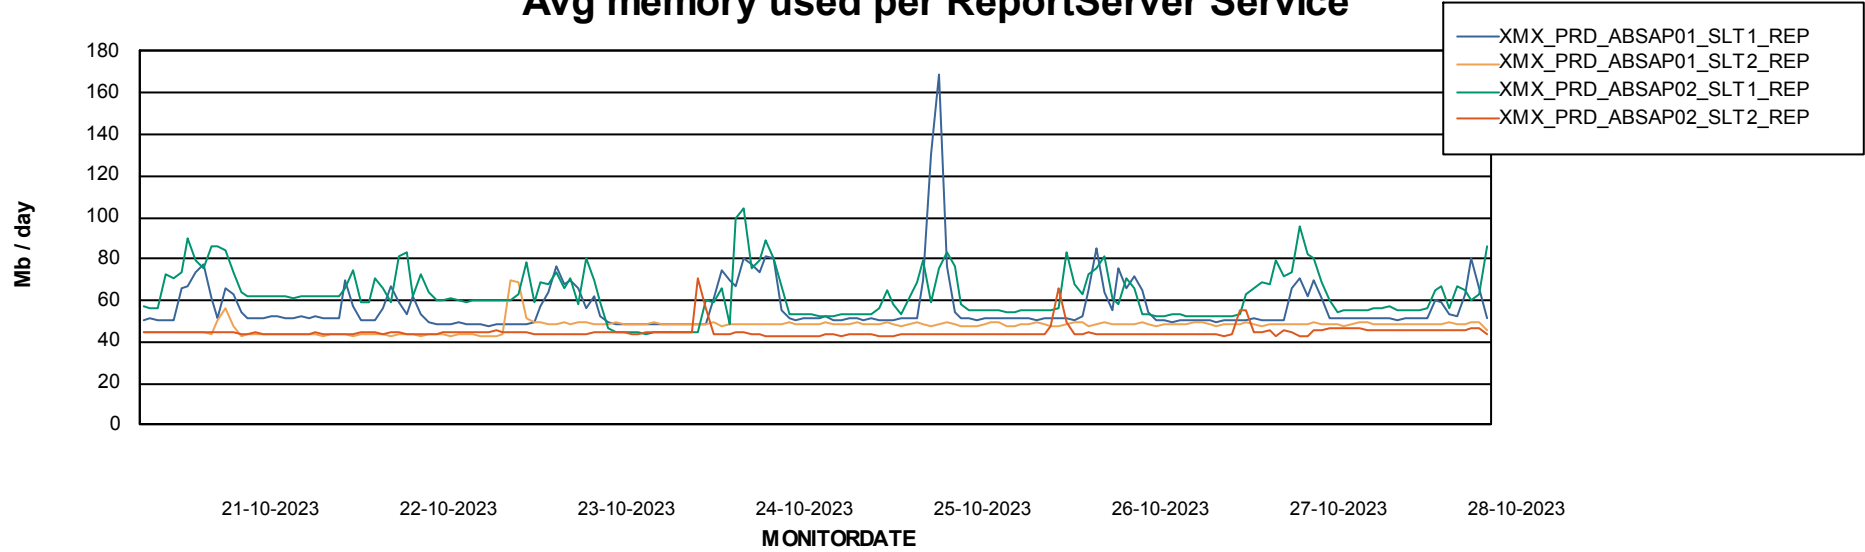

Standby Database Health XMX Production (24/7)

Recovery lag for last 7 days

Weekly SLA Customer Report

Customer XMX Production (24/7)
Database ID 146

ABSSolute Application Server Services

Avg memory used per ABS Server Service

Avg users per day per ABS server

Weekly SLA Customer Report

Customer XMX Production (24/7)
Database ID 146

ABSSolute Application ReportServer Services

Avg memory used per ReportServer Service

Weekly SLA Customer Report

Customer XMX Production (24/7)
Database ID 146

ABSSolute Web Component Services

Avg memory used per ABS Web component

Weekly SLA Customer Report

Customer XMX Production (24/7)
Database ID 146

Disaster per ABS component