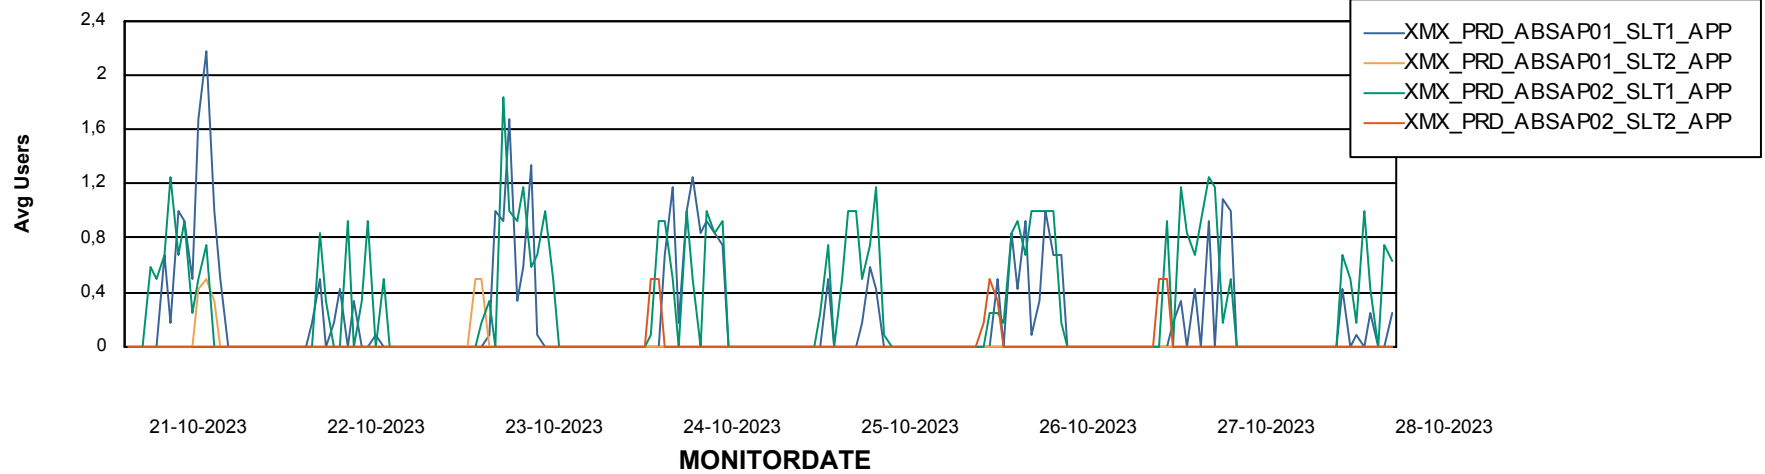

DATABASE SIZE XMX_PROD_ABSDB01_PRDB

Database growth over last month

Weekly SLA Customer Report

Customer XMX Production (24/7)
 Database ID 146

Database Tablespace XMX_PROD_ABSDB01_PRDB

Date	Tablespace Name	Filesize (Gb)	Usedsize (Gb)	Percentage free
28-10-2023	ABSDATA	4	2	44
	INDX	8	0	100
27-10-2023	ABSDATA	4	2	44
	INDX	8	0	100
26-10-2023	ABSDATA	4	2	45
	INDX	8	0	100
25-10-2023	ABSDATA	4	2	45
	INDX	8	0	100
24-10-2023	ABSDATA	4	2	45
	INDX	8	0	100
23-10-2023	ABSDATA	4	2	45
	INDX	8	0	100
22-10-2023	ABSDATA	4	2	45
	INDX	8	0	100

Standby Database Health XMX Production (24/7)

Recovery lag for last 7 days

Weekly SLA Customer Report

Customer XMX Production (24/7)
Database ID 146

ABSSolute Application Server Services

Avg memory used per ABS Server Service

Avg users per day per ABS server

Weekly SLA Customer Report

Customer XMX Production (24/7)
Database ID 146

ABSSolute Application ReportServer Services

Avg memory used per ReportServer Service

Weekly SLA Customer Report