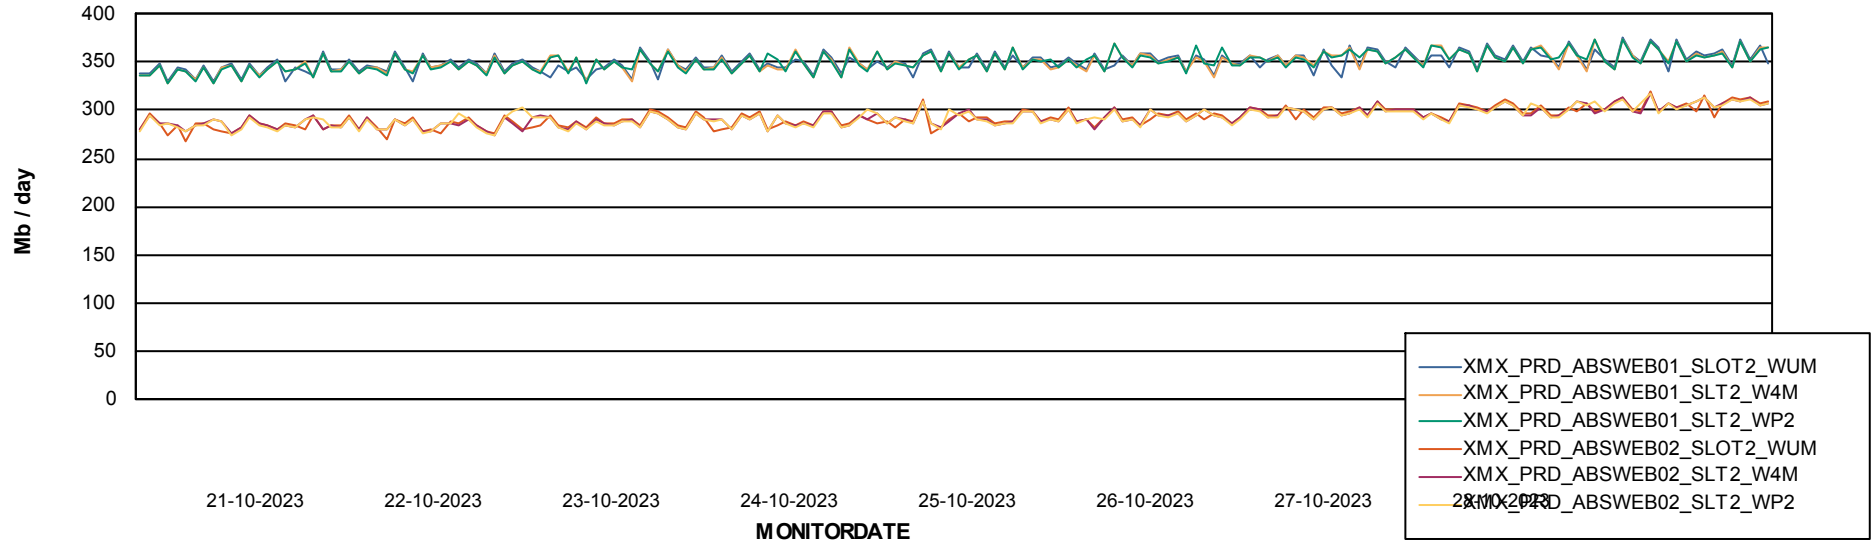

Avg users per day per ABS server

Weekly SLA Customer Report

Customer XMX Production (24/7)
Database ID 146

ABSSolute Application ReportServer Services

Avg memory used per ReportServer Service

Weekly SLA Customer Report

Customer XMX Production (24/7)
Database ID 146

ABSSolute Web Component Services

Avg memory used per ABS Web component

Weekly SLA Customer Report

Customer XMX Production (24/7)
Database ID 146

Disaster per ABS component