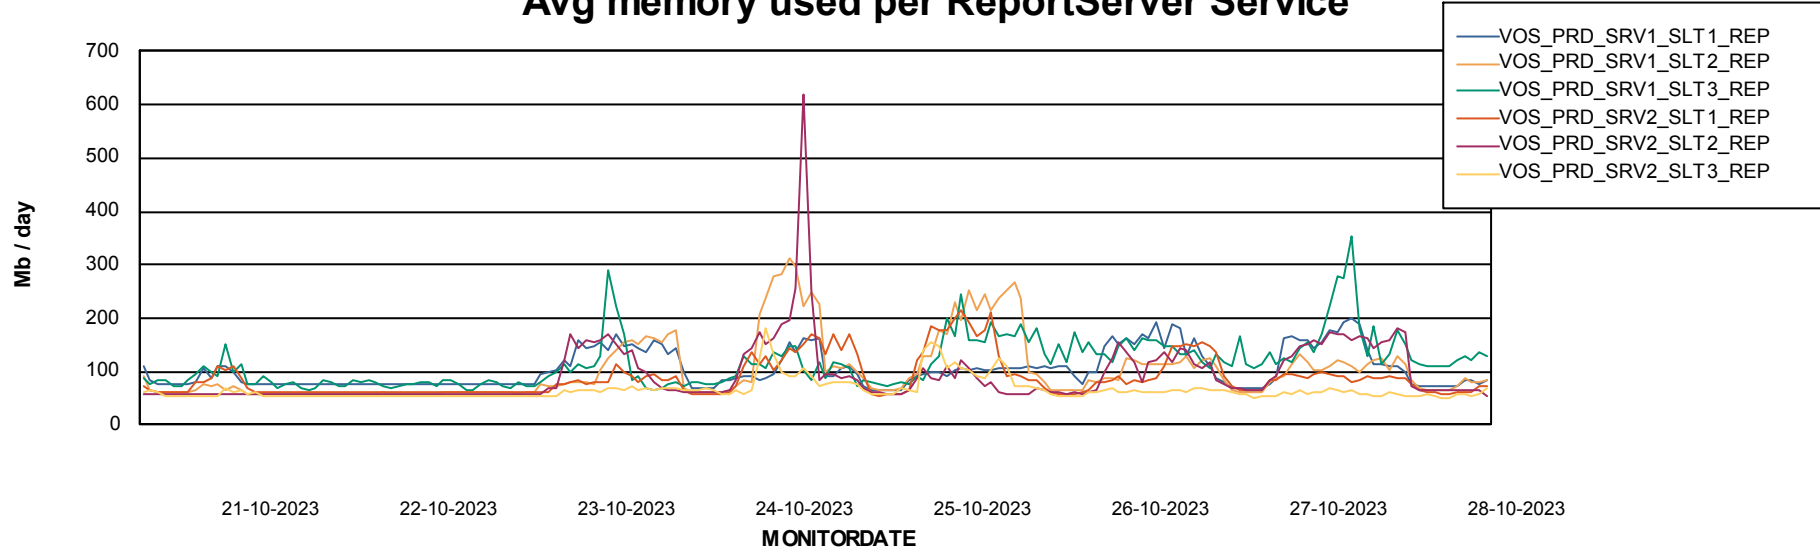

Avg memory used per ABS Server Service

Avg users per day per ABS server

Weekly SLA Customer Report

Customer VOS_Production
Database ID 143

ABSSolute Application ReportServer Services

Avg memory used per ReportServer Service