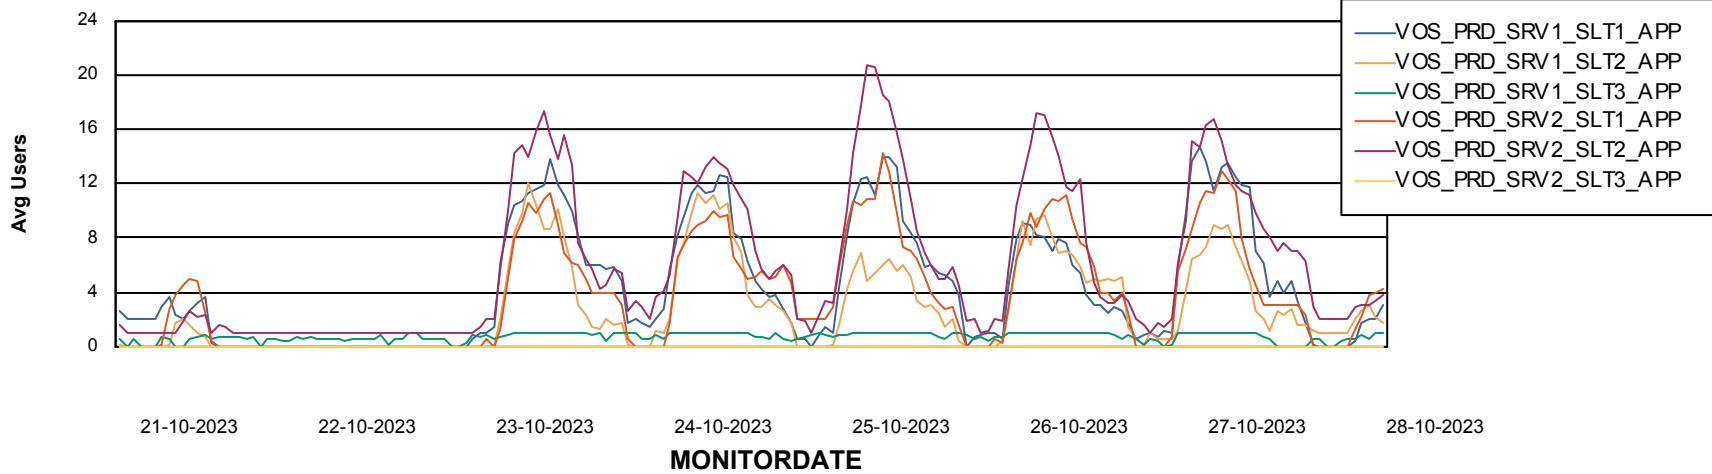

Avg users per day per ABS server