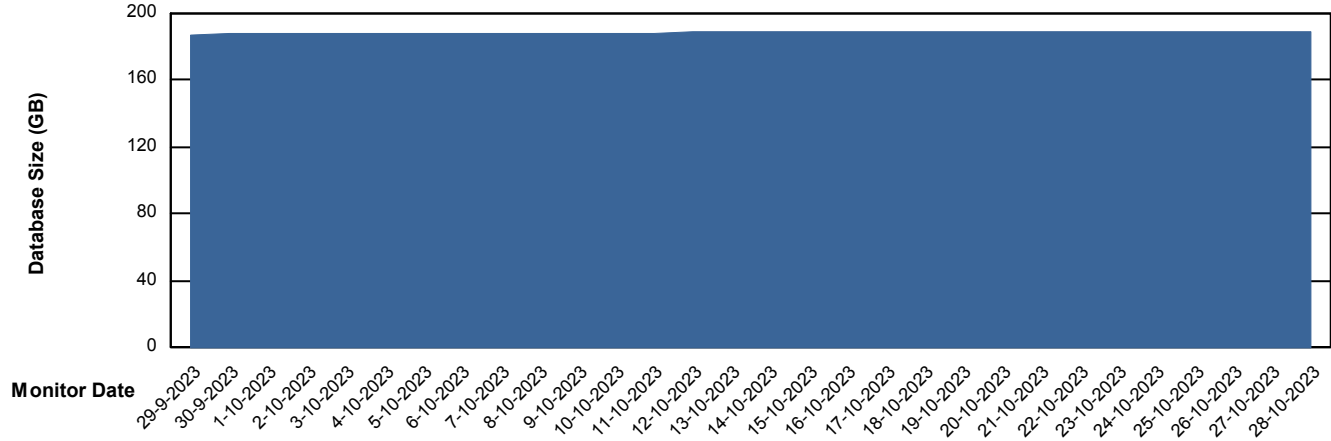

Customer VOS_Production
Database ID 143

Database Performance VOSDB_Standby

Weekly SLA Customer Report

Customer VOS_Production
Database ID 143

DATABASE SIZE VOSDB_BI

Database growth over last month

DATABASE SIZE VOSDB_Production

Database growth over last month

Weekly SLA Customer Report

Customer VOS_Production
Database ID 143

Database Tablespace VOSDB_BI

Date	Tablespace Name	Filesize (Gb)	Usedsize (Gb)	Percentage free
28-10-2023	ABSDATA	100	71	29
	INDX	130	108	17
27-10-2023	ABSDATA	100	71	29
	INDX	130	108	17
26-10-2023	ABSDATA	100	71	29
	INDX	130	108	17
25-10-2023	ABSDATA	100	71	29
	INDX	128	108	16
24-10-2023	ABSDATA	100	71	29
	INDX	128	108	16
23-10-2023	ABSDATA	100	71	29
	INDX	128	108	16
22-10-2023	ABSDATA	100	71	29
	INDX	128	108	16