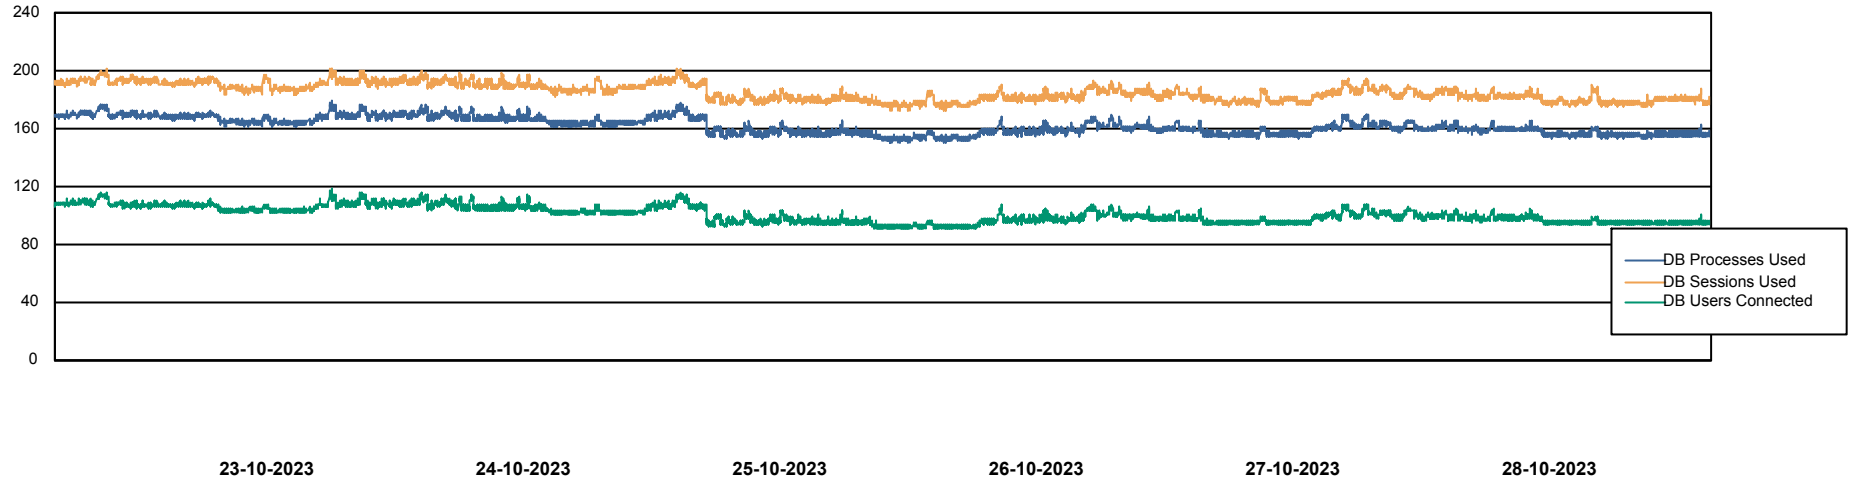

Weekly SLA Customer Report

Customer VOS_Production
Database ID 143

Database Performance VOSDB_BI

Weekly SLA Customer Report

Customer VOS_Production
Database ID 143

Database Performance VOSDB_Production

Weekly SLA Customer Report