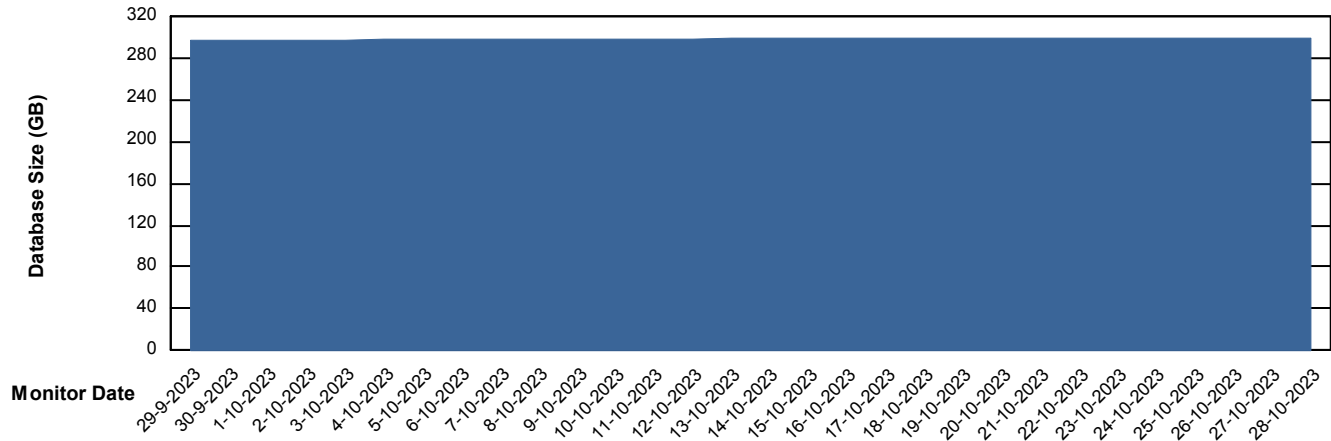

DATABASE SIZE VOSDB_Production

Database growth over last month