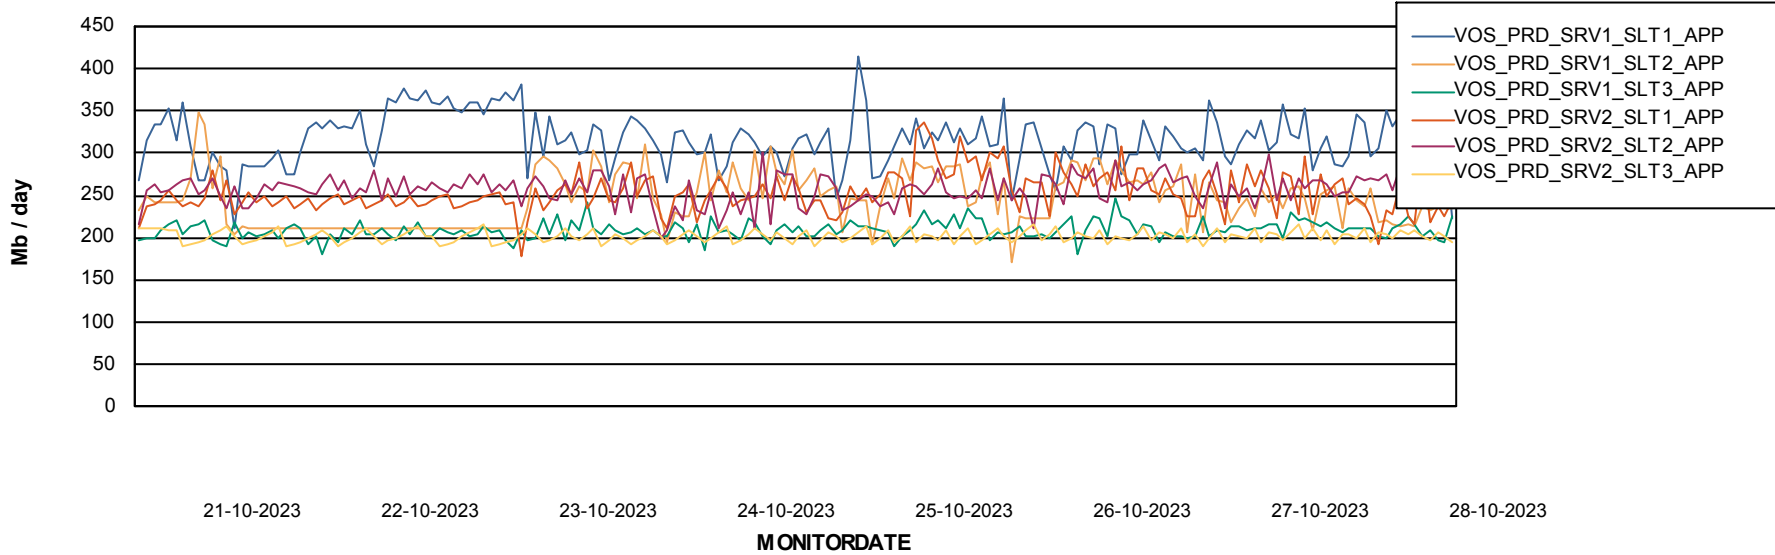

ABSSolute Application Server Services

Avg memory used per ABS Server Service