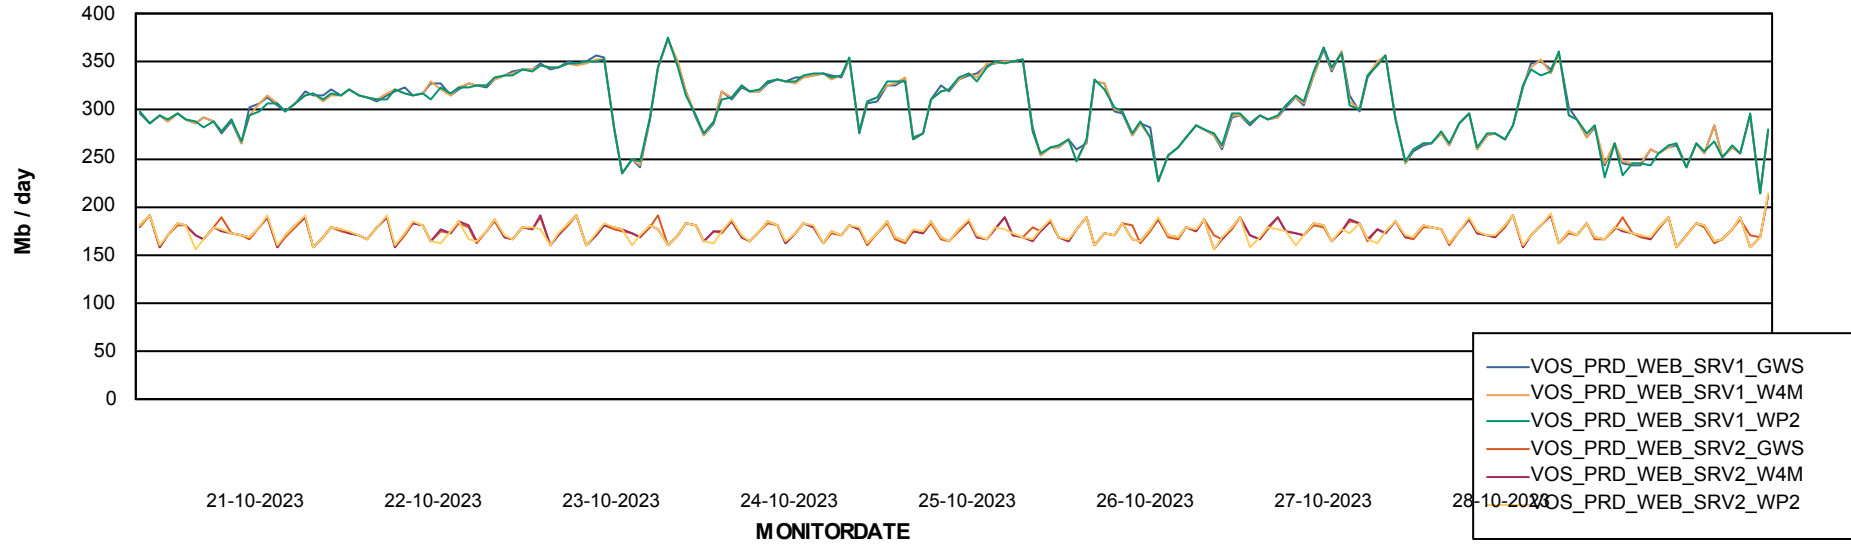

ABSSolute Web Component Services

Avg memory used per ABS Web component