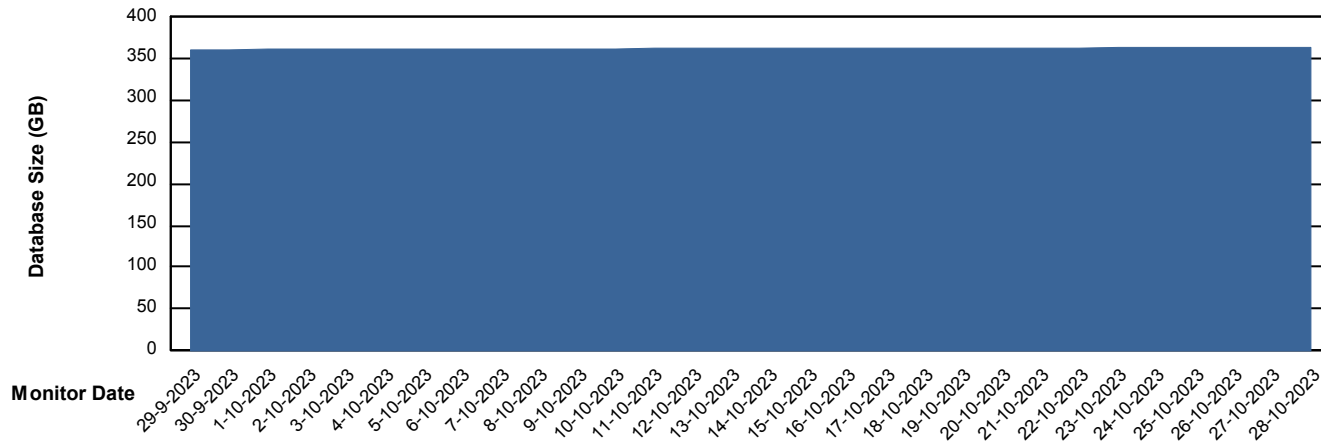

Weekly SLA Customer Report

Customer VEN_Production
Database ID 35

Database Performance VENDB_Production

Weekly SLA Customer Report

Customer VEN_Production
Database ID 35

Database Performance VENDB_Standby

DATABASE SIZE VENDB_Production

Database growth over last month

Weekly SLA Customer Report

Customer VEN_Production
 Database ID 35

Database Tablespace VENDB_Production

Date	Tablespace Name	Filesize (Gb)	Usedsize (Gb)	Percentage free
28-10-2023	ABSDATA	222	185	17
	INDX	207	168	19
27-10-2023	ABSDATA	222	185	17
	INDX	207	168	19
26-10-2023	ABSDATA	222	185	17
	INDX	207	168	19
25-10-2023	ABSDATA	222	185	17
	INDX	207	168	19
24-10-2023	ABSDATA	222	185	17
	INDX	207	168	19
23-10-2023	ABSDATA	222	185	17
	INDX	207	168	19
22-10-2023	ABSDATA	222	185	17
	INDX	207	167	19