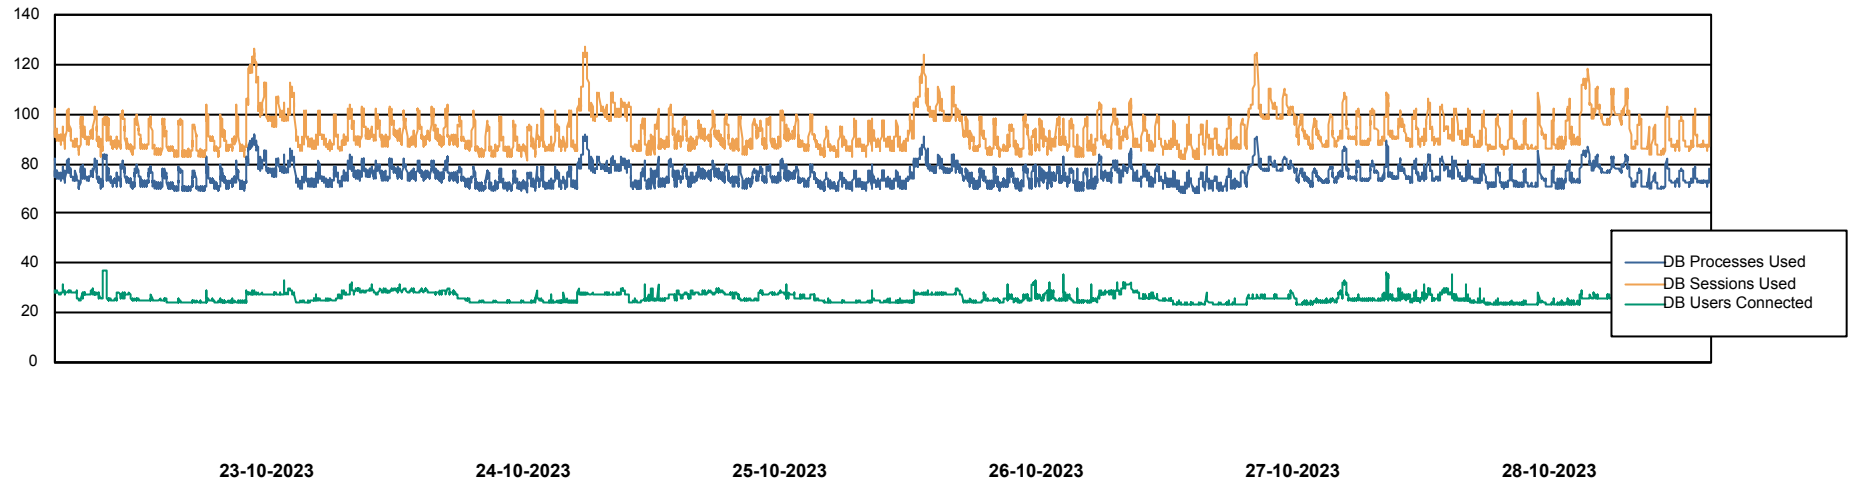

Weekly SLA Customer Report

Customer VEN_Production
 Database ID 35

Harddisk Usage VEN_PRD_VENABS08_BI

	Free disk space on C: (%)	Total disk space on C: (Gb)	Used disk space on C: (Gb)	Free disk space on D: (%)	Total disk space on D: (Gb)	Used disk space on D: (Gb)
28-10-2023	35	102	66	35	601	389
27-10-2023	35	102	66	36	601	387
26-10-2023	35	102	66	36	601	387
25-10-2023	35	102	66	36	601	387
24-10-2023	35	102	66	36	601	387
23-10-2023	35	102	66	36	601	387
22-10-2023	35	102	66	36	601	387

Weekly SLA Customer Report

Customer VEN_Production
Database ID 35

Database Performance VENDB_Production

Weekly SLA Customer Report

Customer VEN_Production
Database ID 35

Database Performance VENDB_Standby

DATABASE SIZE VENDB_Production