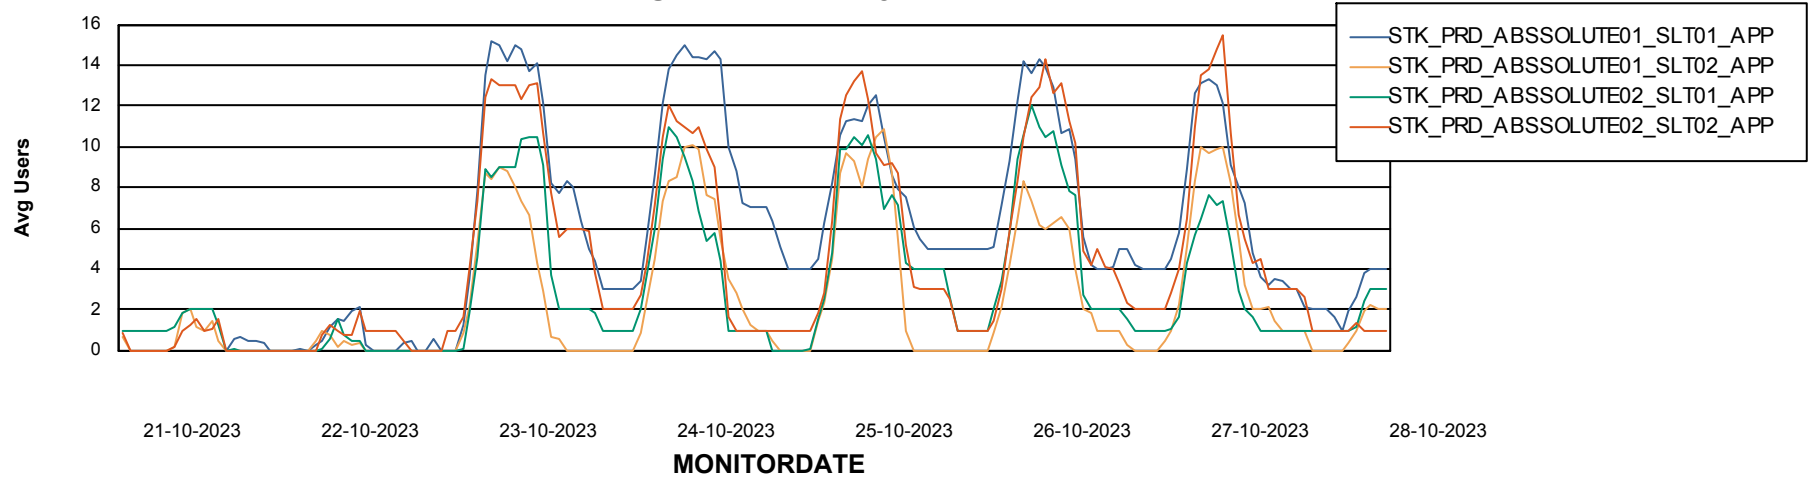

Avg users per day per ABS server