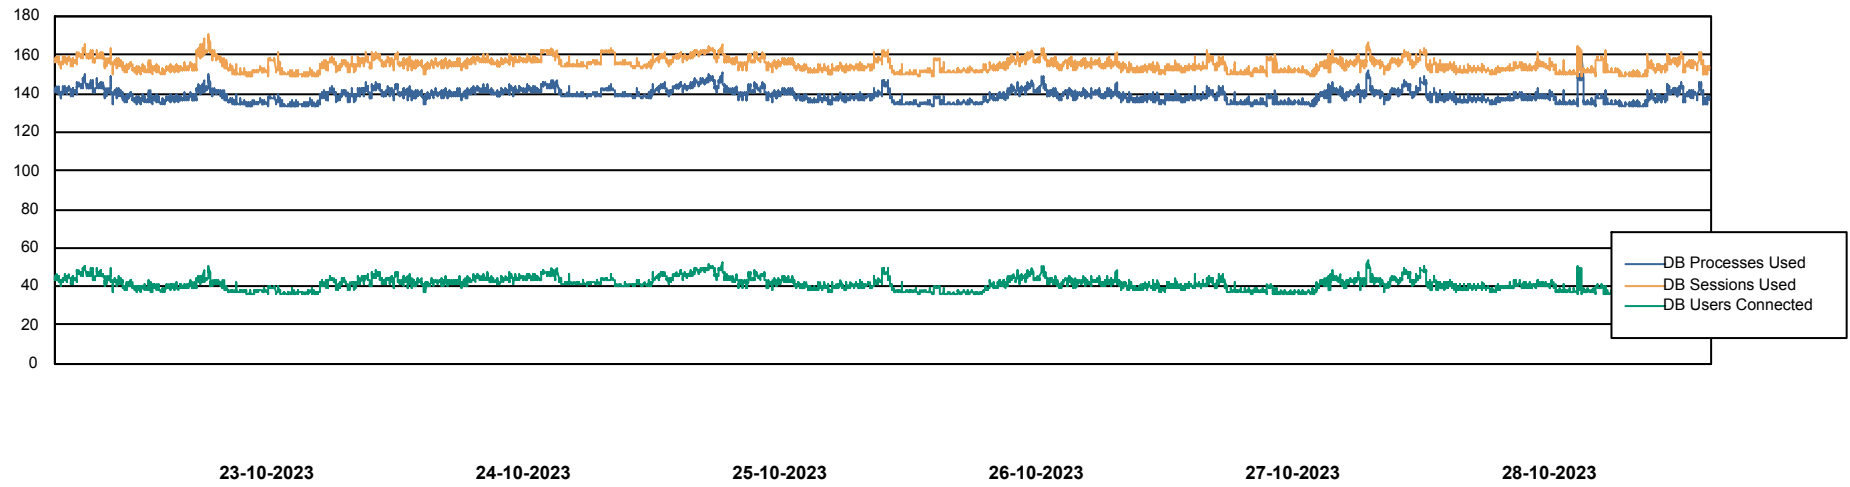

Database Performance STKDB_Production