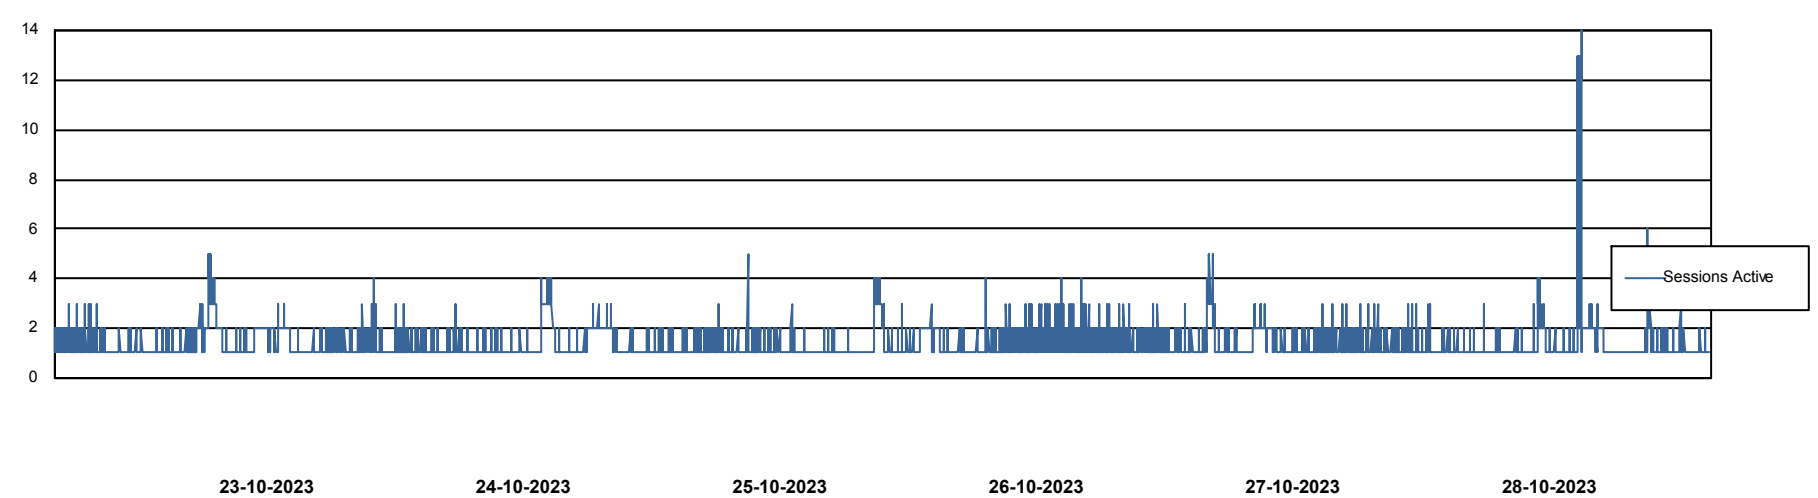

Harddisk Usage STK_PRD_ABSWEB02

	Free disk space on C: (%)	Total disk space on C: (Gb)	Used disk space on C: (Gb)
28-10-2023	83	150	26
27-10-2023	82	150	26
26-10-2023	83	150	26
25-10-2023	83	150	26
24-10-2023	82	150	26
23-10-2023	82	150	27
22-10-2023	82	150	27

Weekly SLA Customer Report

Customer STK_Production
Database ID 82

Database Performance STKDB_Production

Weekly SLA Customer Report

Customer STK_Production
Database ID 82

Database Performance STKDB_Standby

DATABASE SIZE STKDB_Production