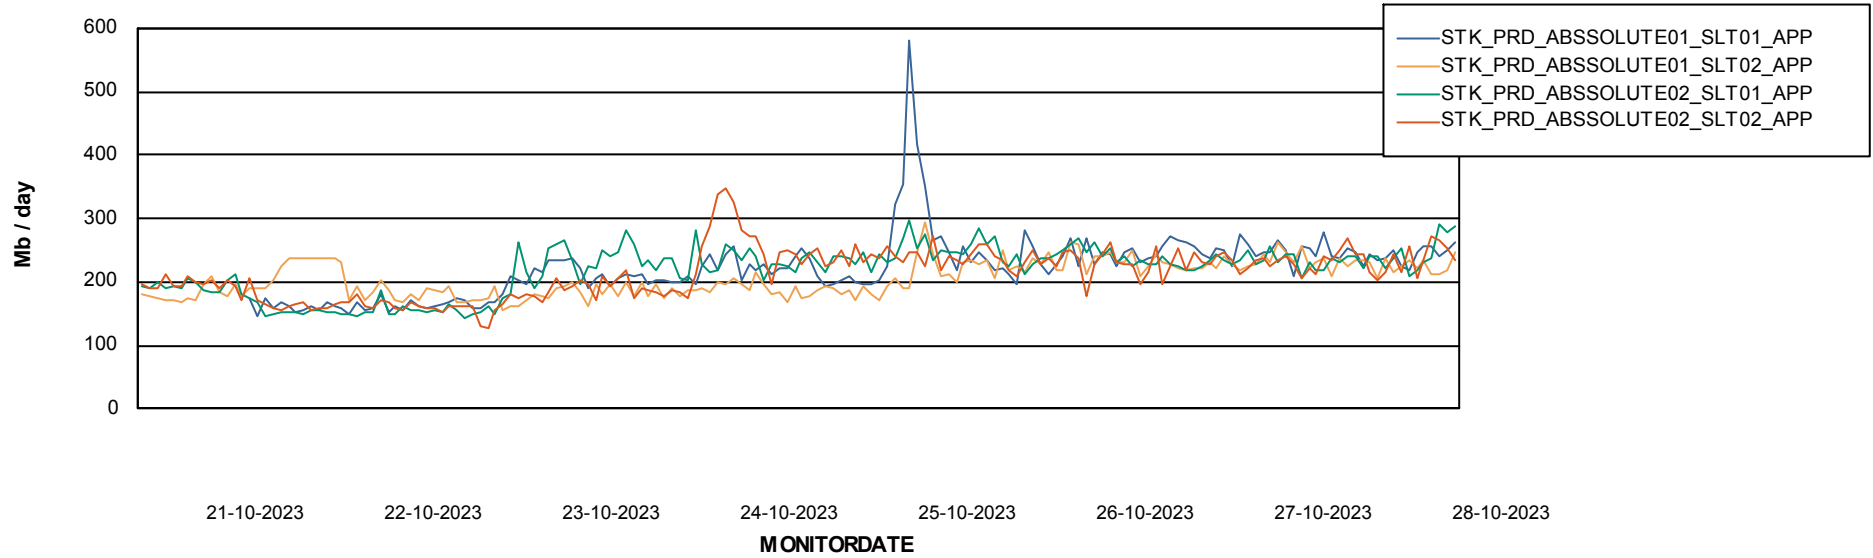

Standby Database Health STK_Production

Recovery lag for last 7 days

Weekly SLA Customer Report

Customer STK_Production
Database ID 82

ABSSolute Application Server Services

Avg memory used per ABS Server Service