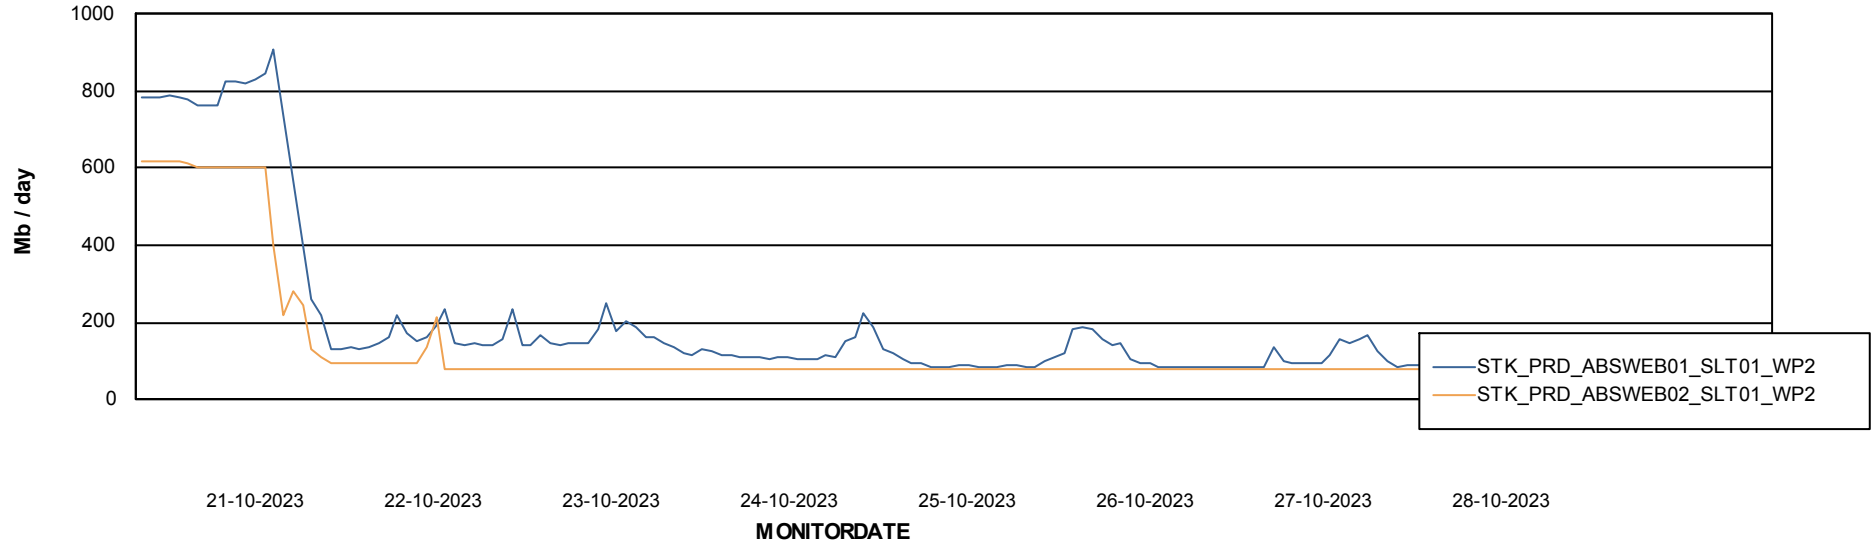

ABSSolute Web Component Services

Avg memory used per ABS Web component