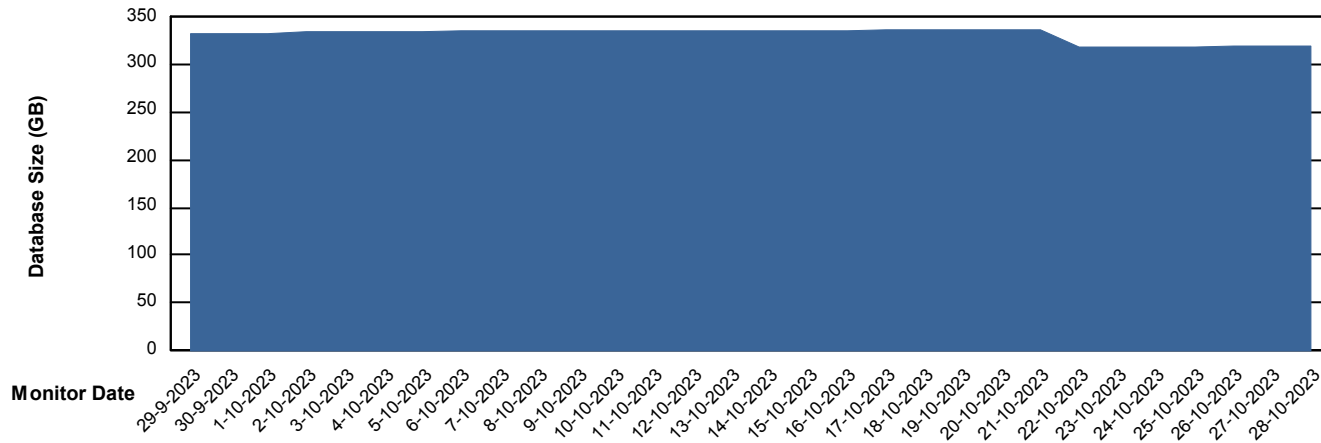

Weekly SLA Customer Report

Customer STK_Production
Database ID 82

Database Performance STKDB_Production

Weekly SLA Customer Report

Customer STK_Production
Database ID 82

Database Performance STKDB_Standby

DATABASE SIZE STKDB_Production

Database growth over last month

Weekly SLA Customer Report

Customer STK_Production
 Database ID 82

Database Tablespace STKDB_Production

Date	Tablespace Name	Filesize (Gb)	Usedsize (Gb)	Percentage free
28-10-2023	ABSDATA	200	118	41
	INDX	235	190	19
27-10-2023	ABSDATA	200	118	41
	INDX	235	190	19
26-10-2023	ABSDATA	200	118	41
	INDX	235	190	19
25-10-2023	ABSDATA	200	118	41
	INDX	235	190	19
24-10-2023	ABSDATA	200	118	41
	INDX	235	190	19
23-10-2023	ABSDATA	200	118	41
	INDX	235	190	19
22-10-2023	ABSDATA	200	118	41
	INDX	235	190	19