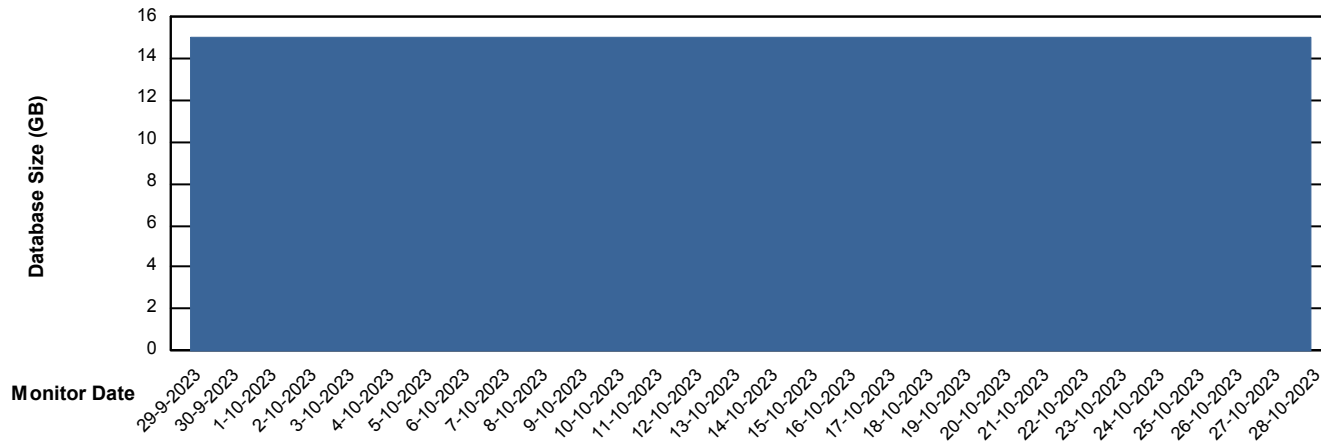

Weekly SLA Customer Report

Customer SPI_Production
Database ID 49

Database Performance SPIDB_Production

Weekly SLA Customer Report

Customer SPI_Production
Database ID 49

Database Performance SPIDB_Standby

DATABASE SIZE SPIDB_Production

Database growth over last month

Weekly SLA Customer Report

Customer SPI_Production
 Database ID 49

Database Tablespace SPIDB_Production

Date	Tablespace Name	Filesize (Gb)	Usedsize (Gb)	Percentage free
28-10-2023	ABSDATA	5	3	45
	INDX	8	5	41
27-10-2023	ABSDATA	5	3	45
	INDX	8	5	41
26-10-2023	ABSDATA	5	3	45
	INDX	8	5	41
25-10-2023	ABSDATA	5	3	45
	INDX	8	5	42
24-10-2023	ABSDATA	5	3	45
	INDX	8	5	42
23-10-2023	ABSDATA	5	3	45
	INDX	8	5	42
22-10-2023	ABSDATA	5	3	45
	INDX	8	5	42