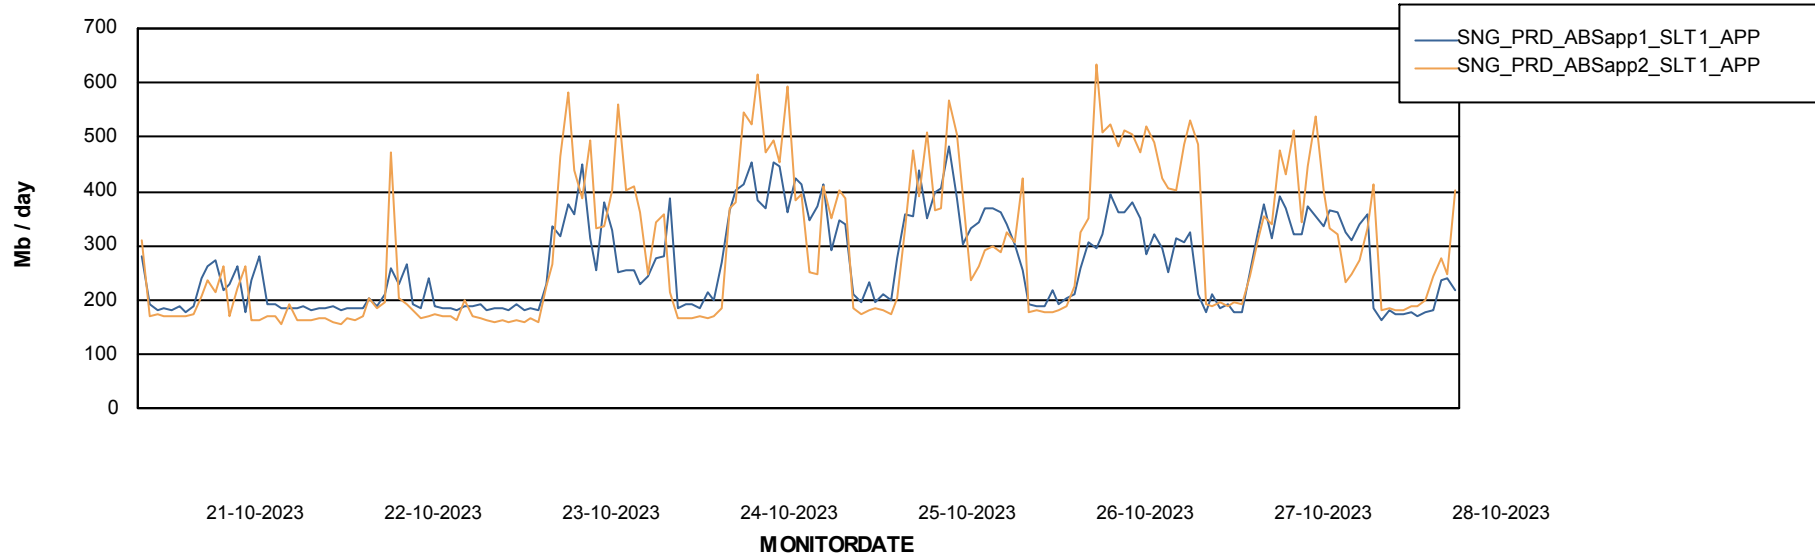

ABSolute Application Server Services

Avg memory used per ABS Server Service