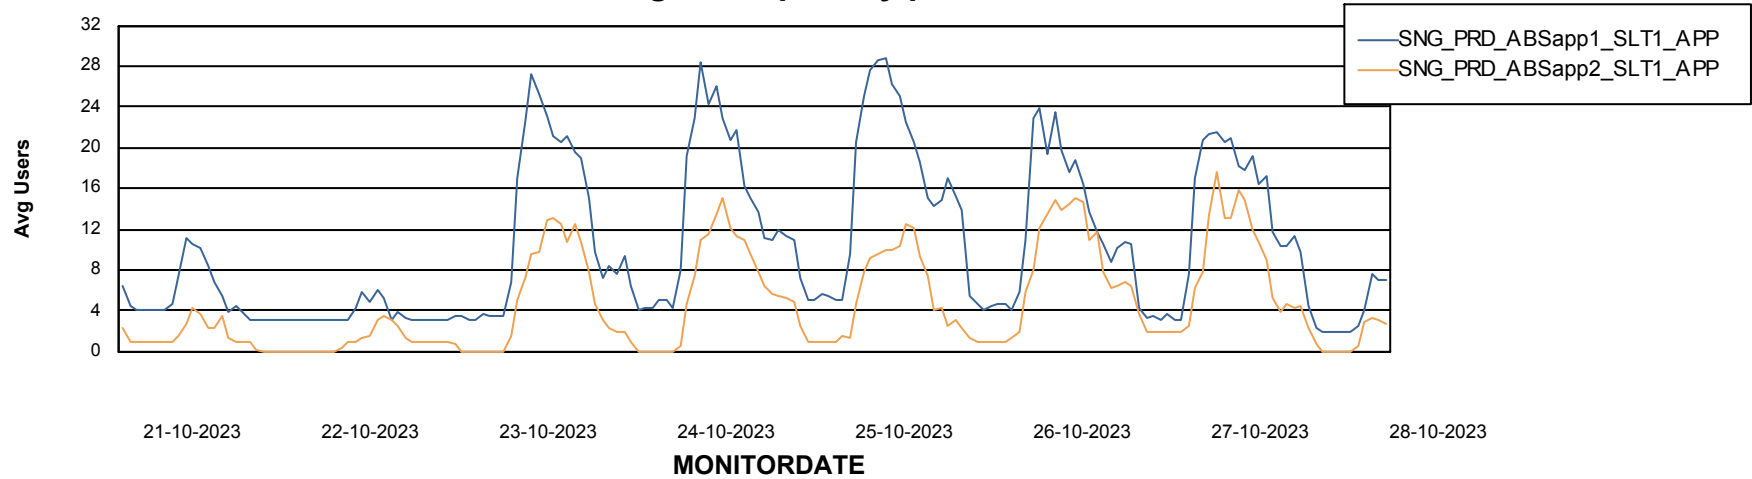

Avg users per day per ABS server