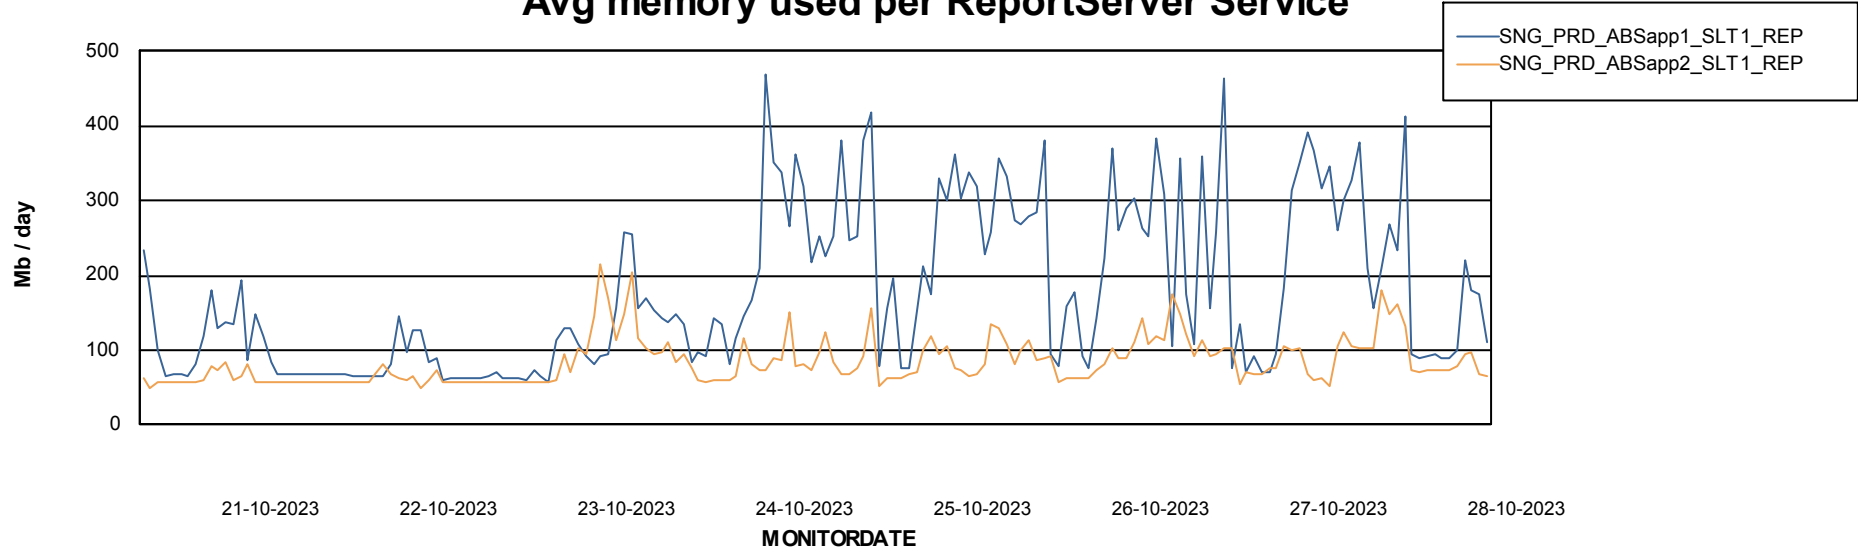

ABSSolute Application ReportServer Services

Avg memory used per ReportServer Service