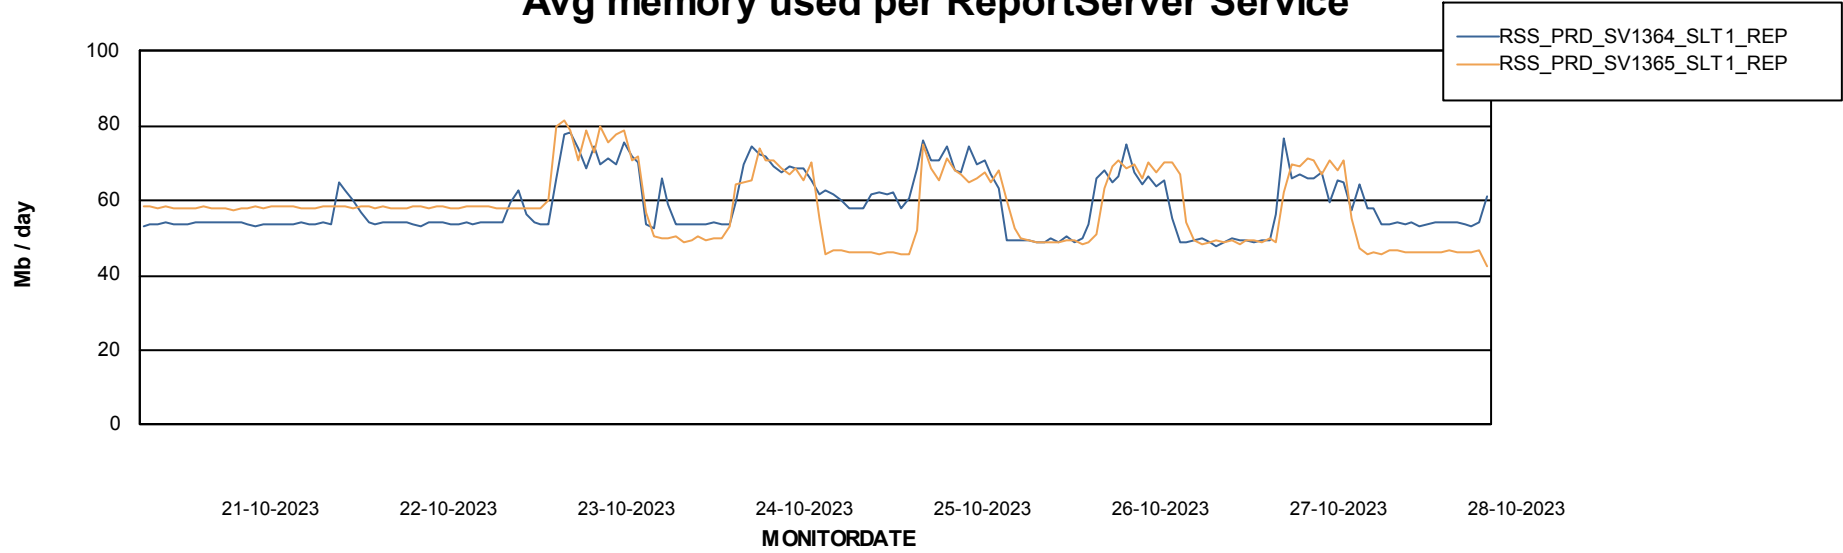

Avg users per day per ABS server

Weekly SLA Customer Report

Customer RSS Production
Database ID 52

ABSSolute Application ReportServer Services

Avg memory used per ReportServer Service

Weekly SLA Customer Report