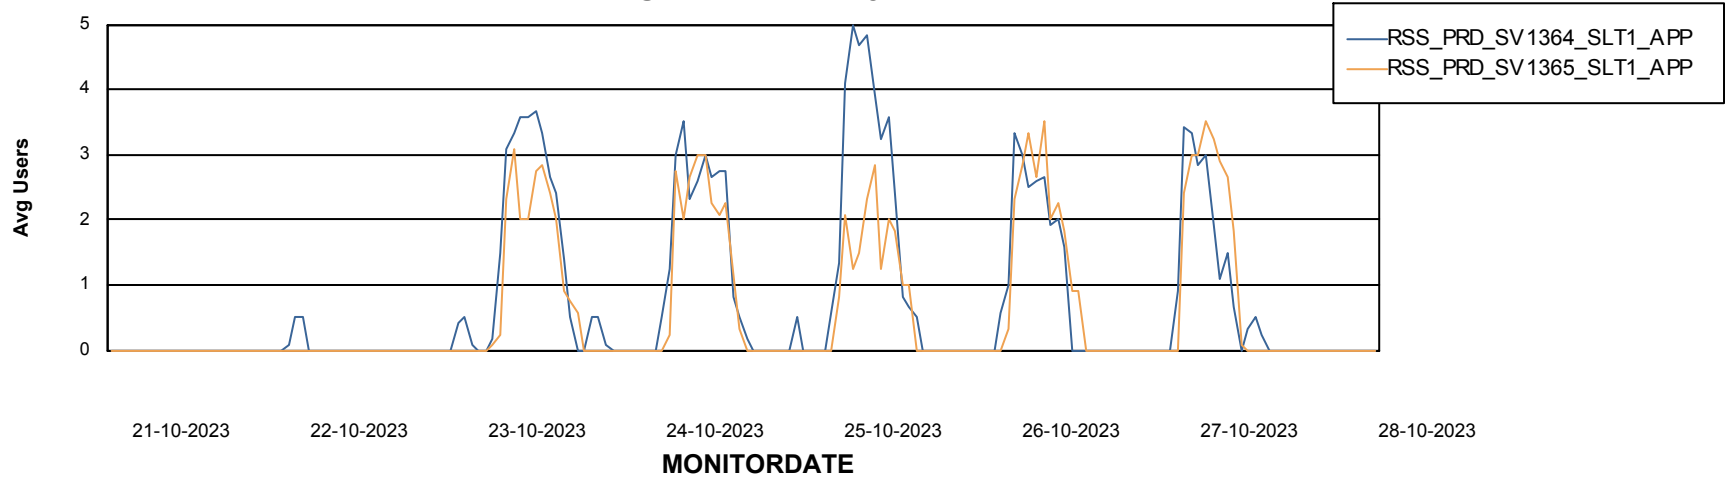

Avg users per day per ABS server