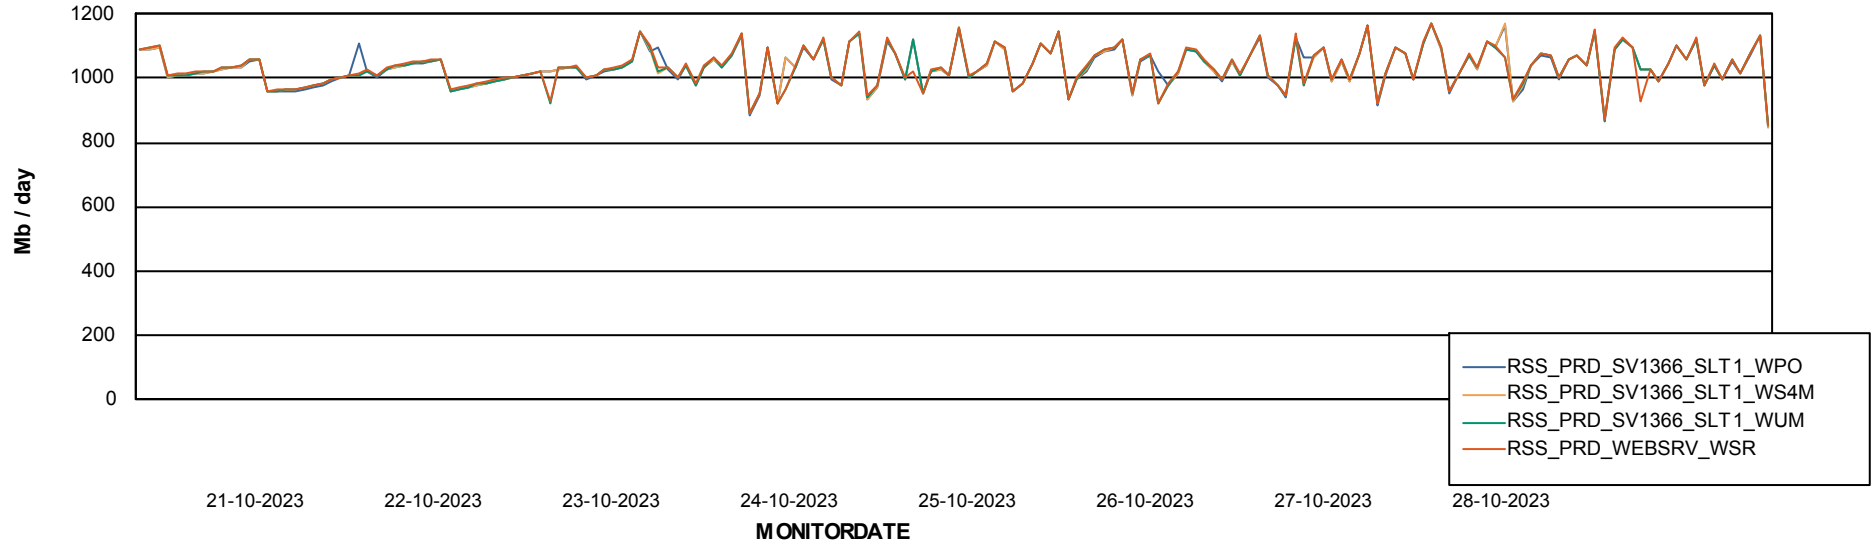

ABSSolute Web Component Services

Avg memory used per ABS Web component