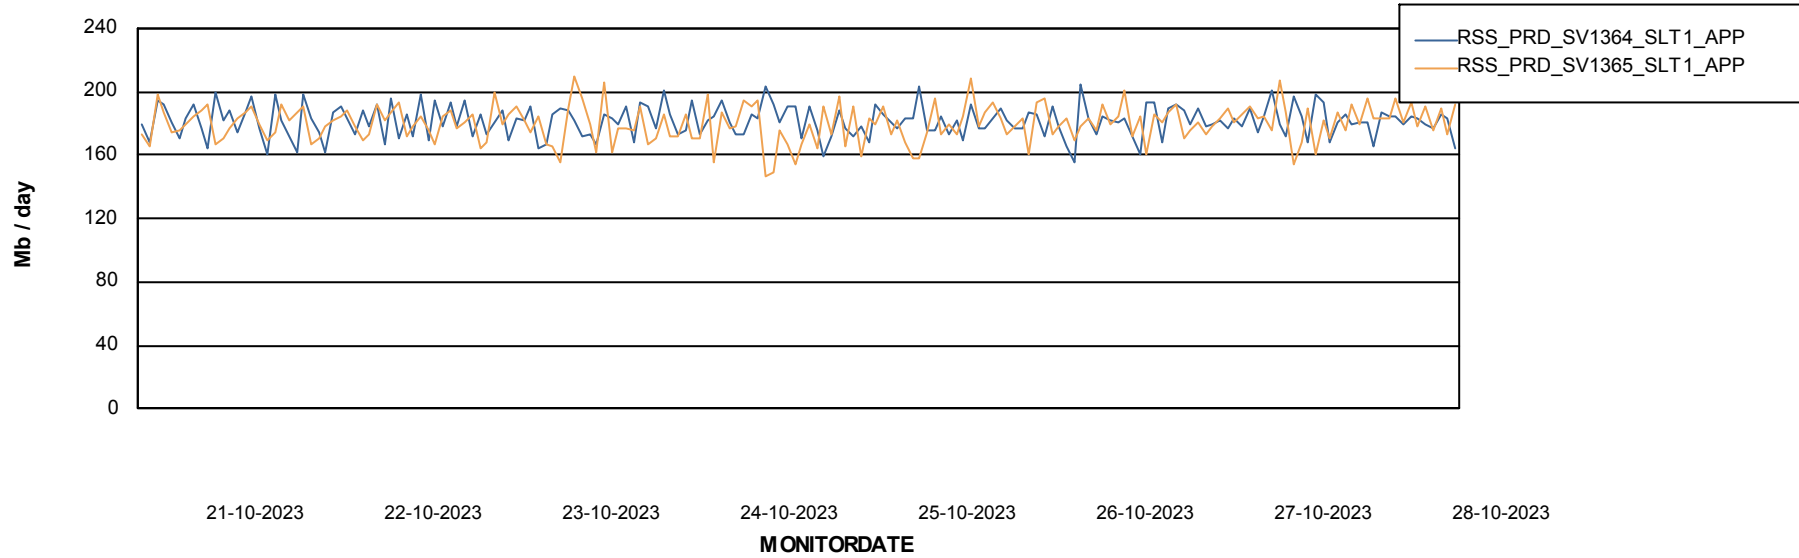

Standby Database Health RSS Production

Recovery lag for last 7 days

Weekly SLA Customer Report

Customer RSS Production
Database ID 52

ABSSolute Application Server Services

Avg memory used per ABS Server Service