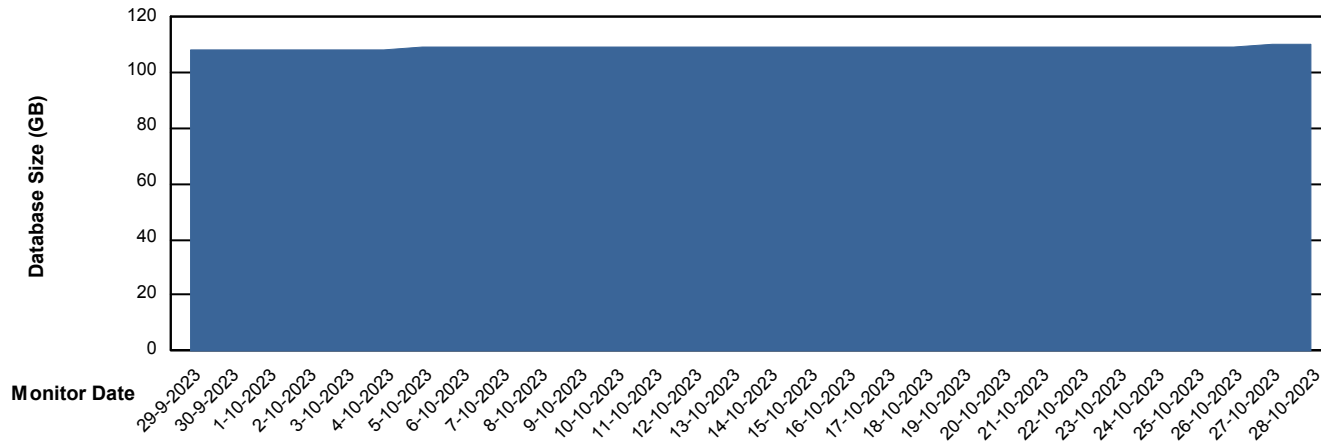

DATABASE SIZE RSS_PRD_SV1364_PRD_DB

Database growth over last month