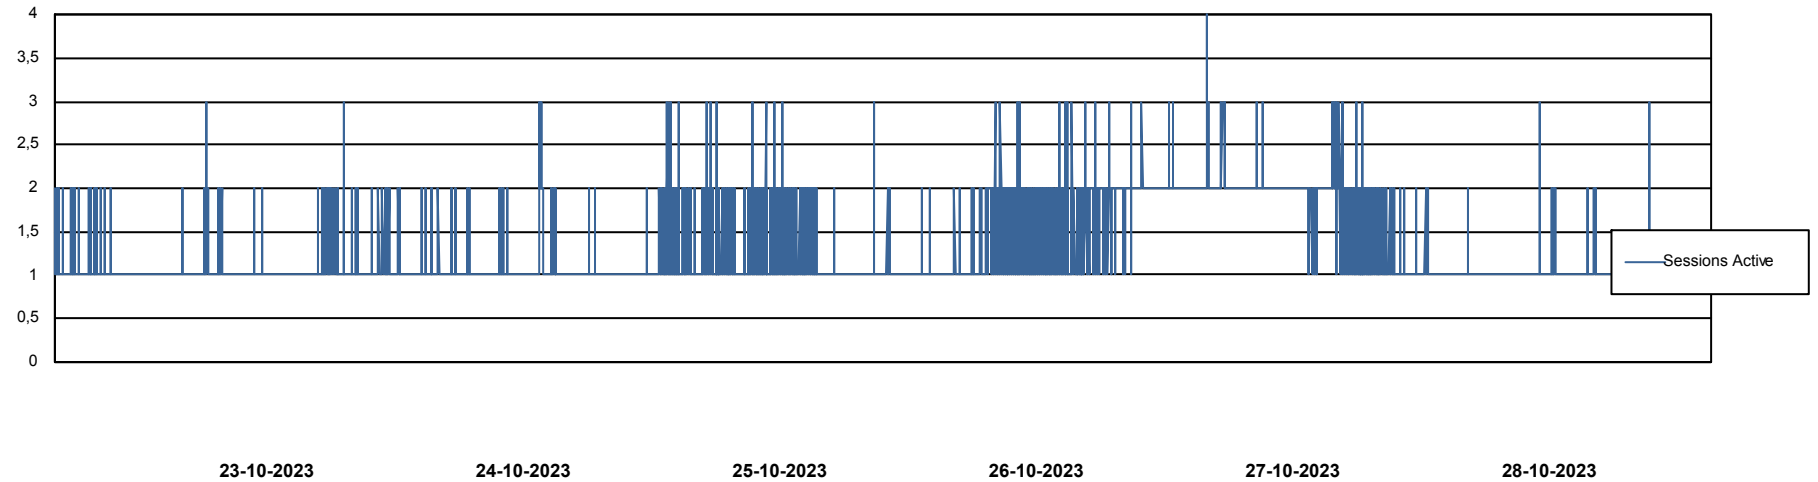

Harddisk Usage RSS_PRD_SV1366

	Free disk space on C: (%)	Total disk space on C: (Gb)	Used disk space on C: (Gb)
28-10-2023	61	150	58
27-10-2023	61	150	58
26-10-2023	61	150	58
25-10-2023	61	150	58
24-10-2023	61	150	58
23-10-2023	61	150	58
22-10-2023	61	150	58

Weekly SLA Customer Report

Customer RSS Production
Database ID 52

Database Performance RSS_PRD_SV1364_PRD_DB

Weekly SLA Customer Report

Customer RSS Production
Database ID 52

Database Performance RSS_PRD_SV1365_PRD_STB