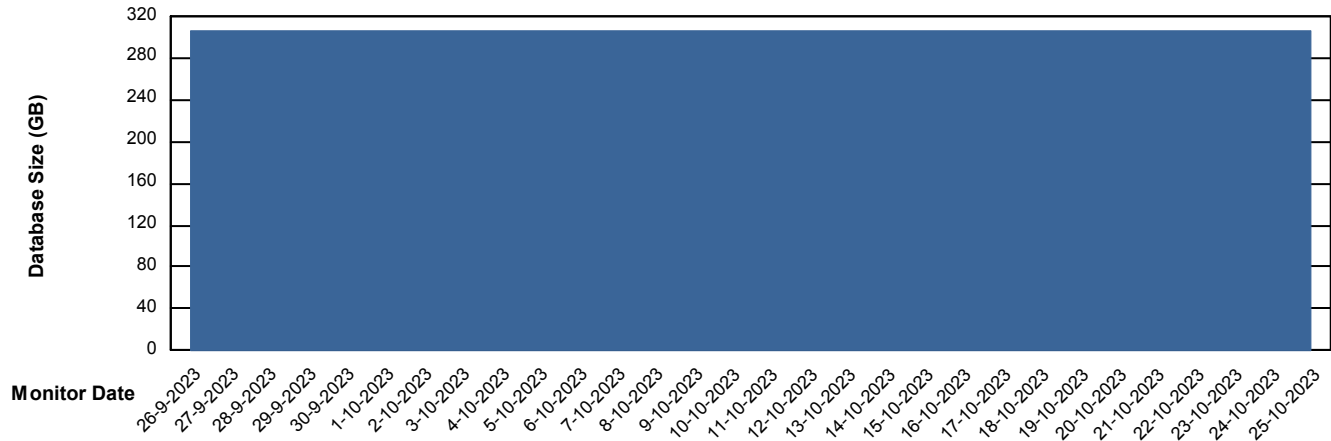

DATABASE SIZE PHSDB_Test

Database growth over last month