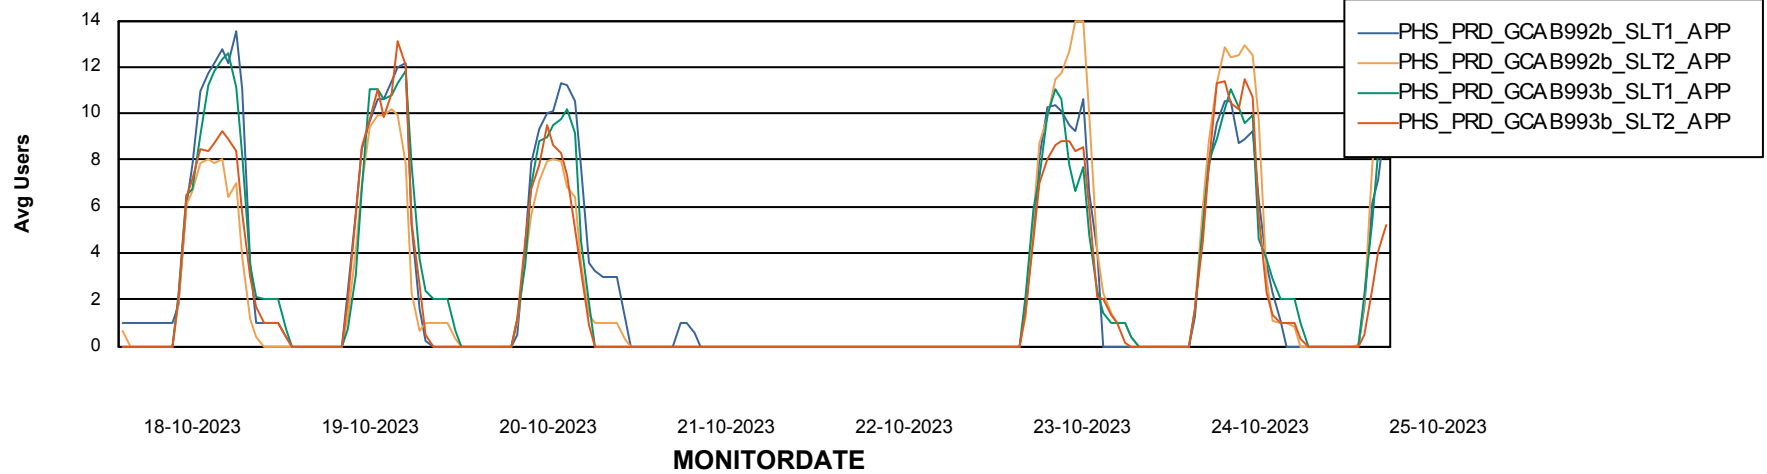

Avg users per day per ABS server