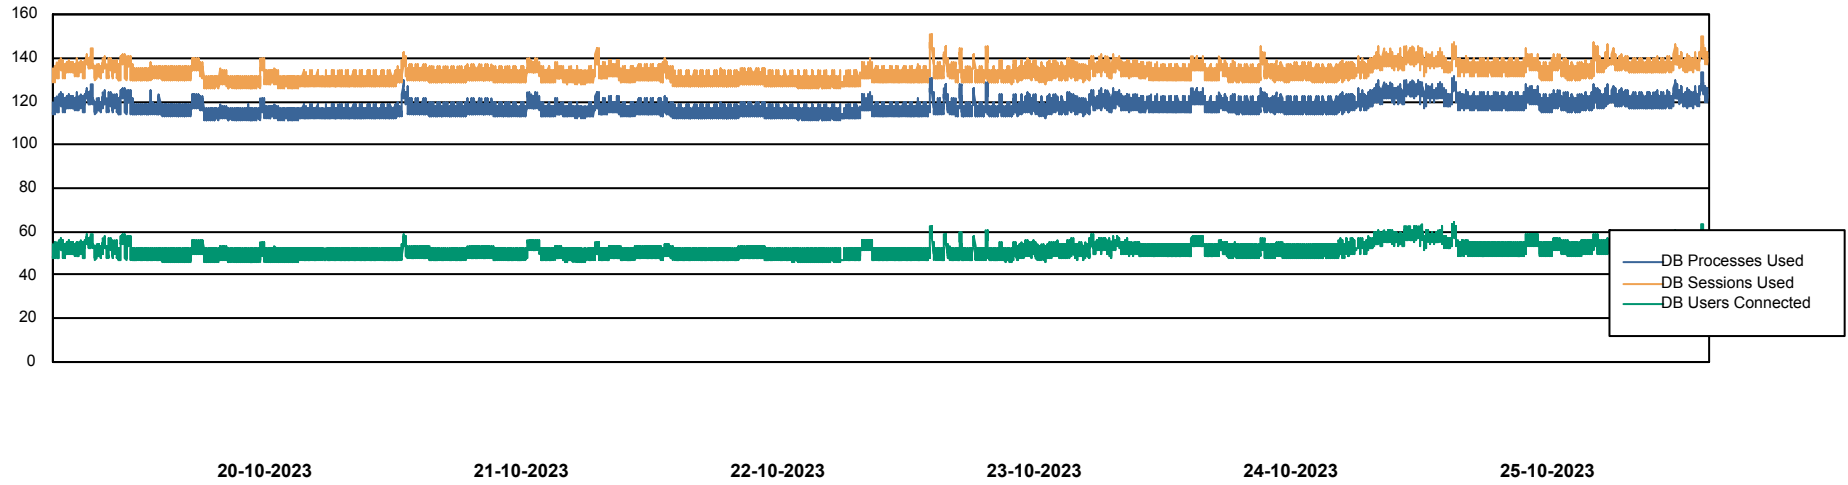

Database Performance PHSDB_Production