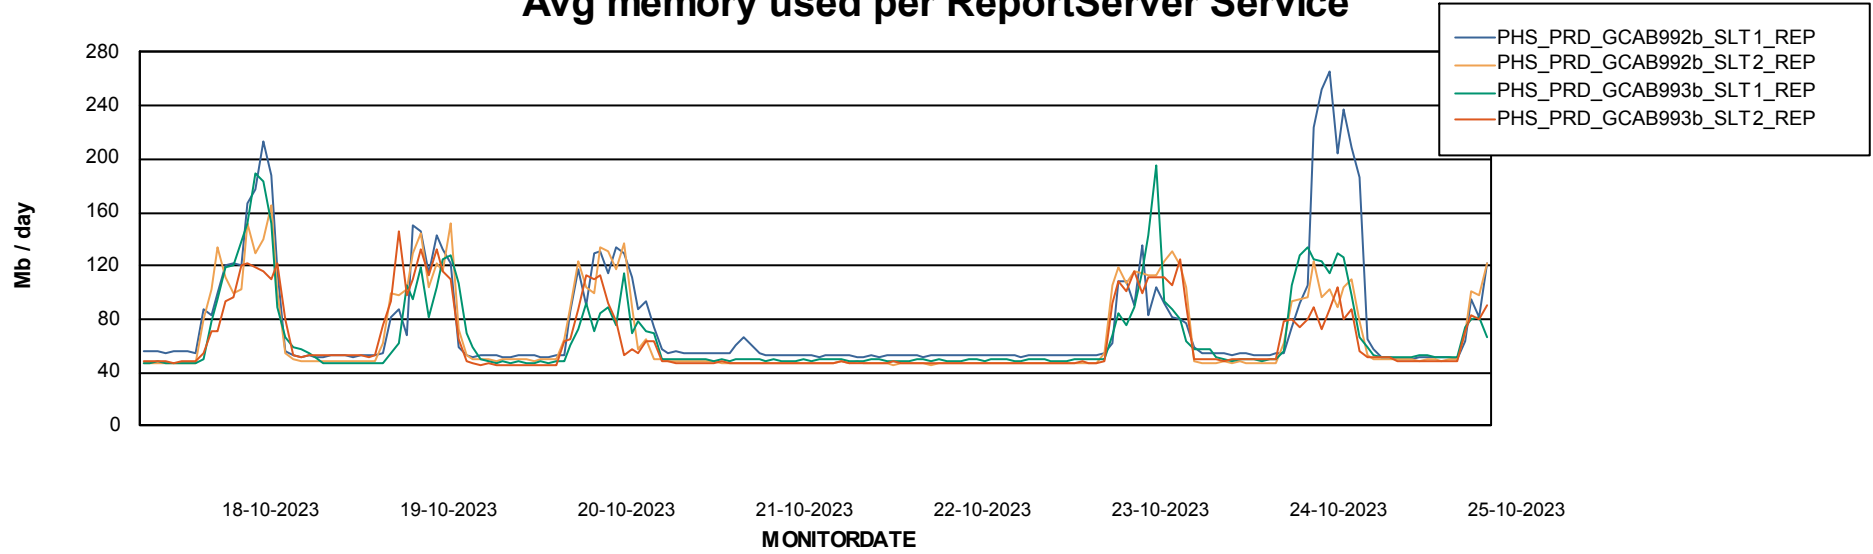

ABSSolute Application ReportServer Services

Avg memory used per ReportServer Service