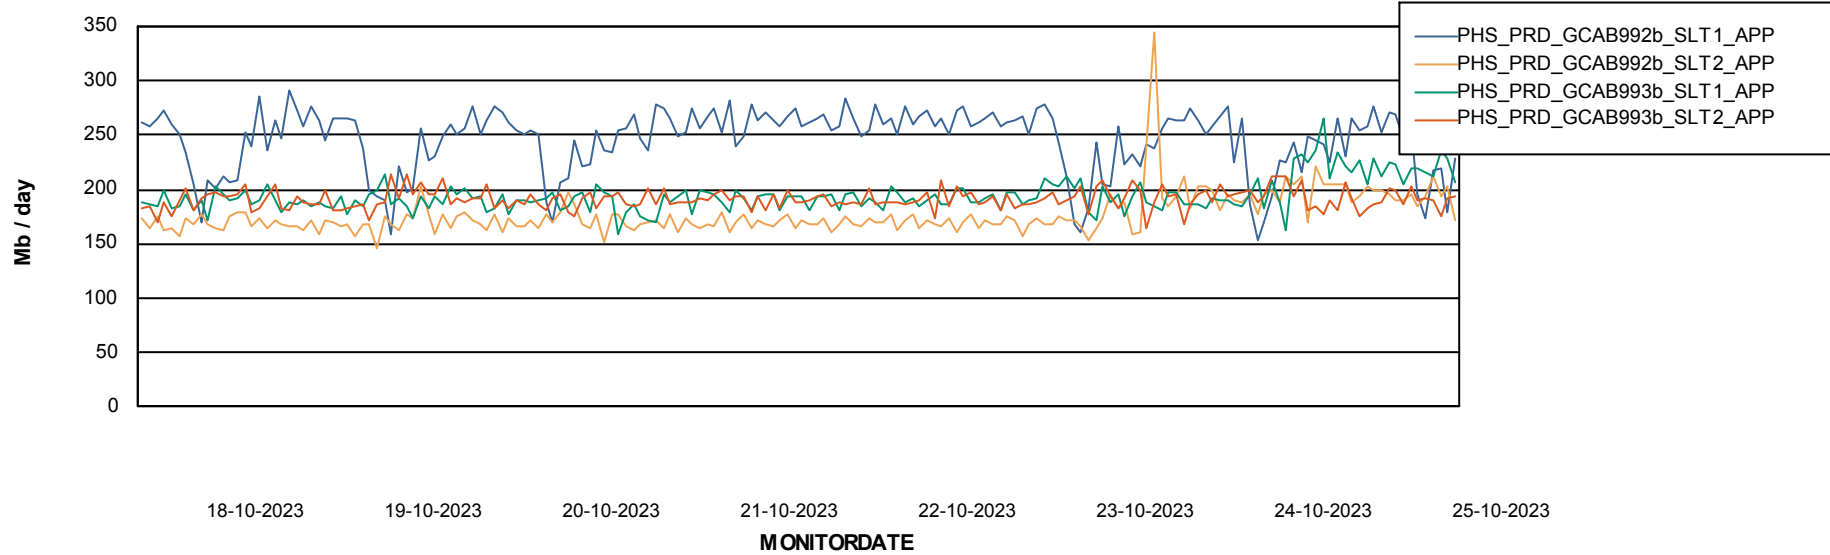

ABSSolute Application Server Services

Avg memory used per ABS Server Service