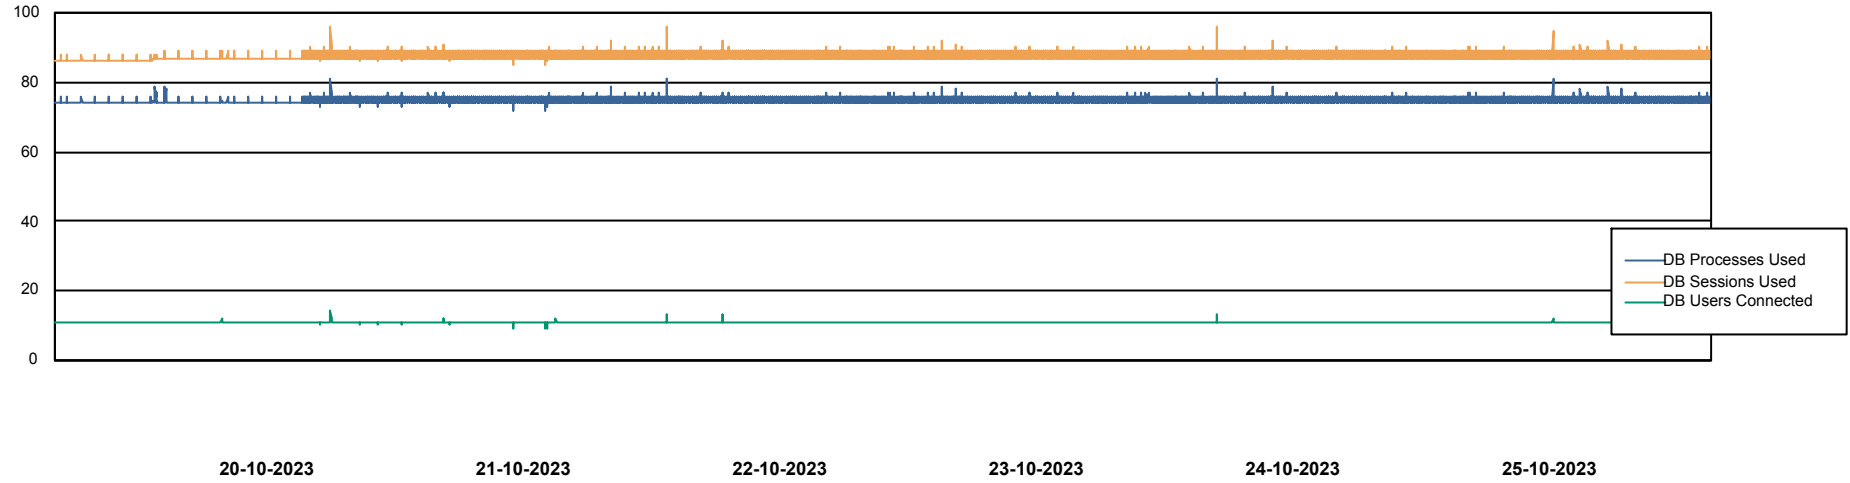

Database Performance PHSDB_Test