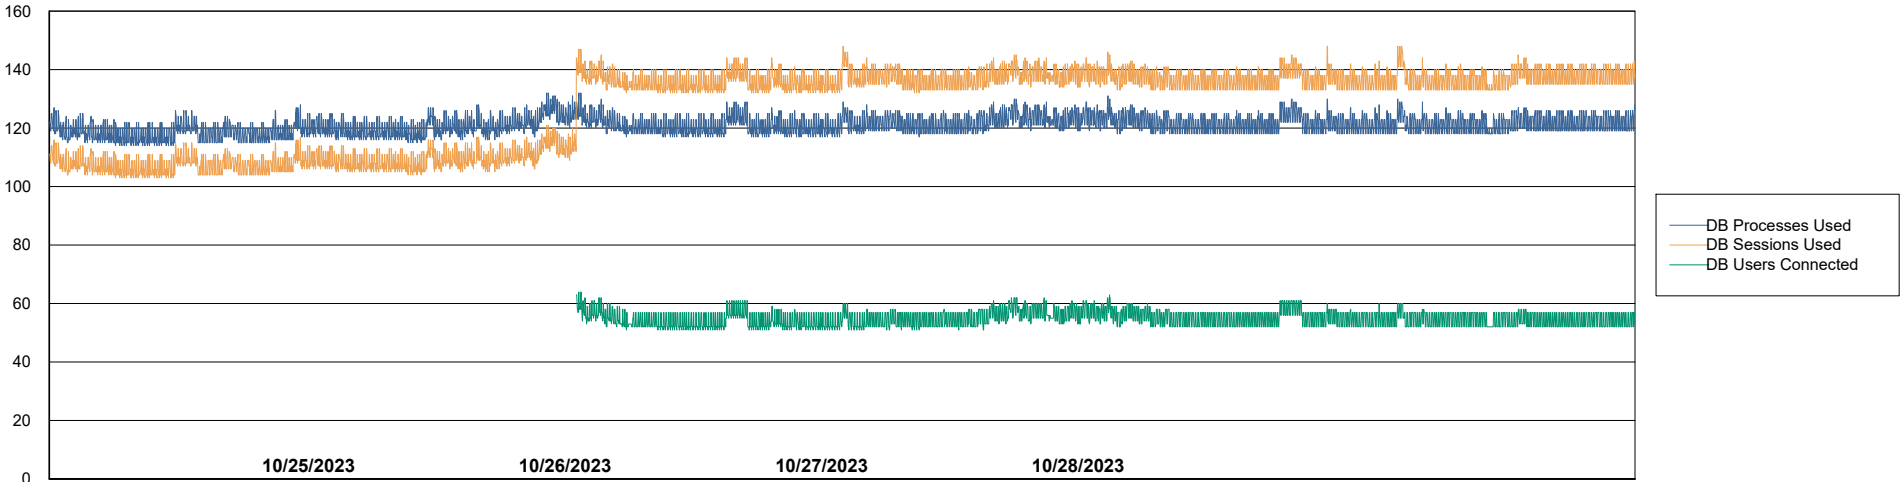

Database Performance PHS_PRD_GCAB992B_ABS1