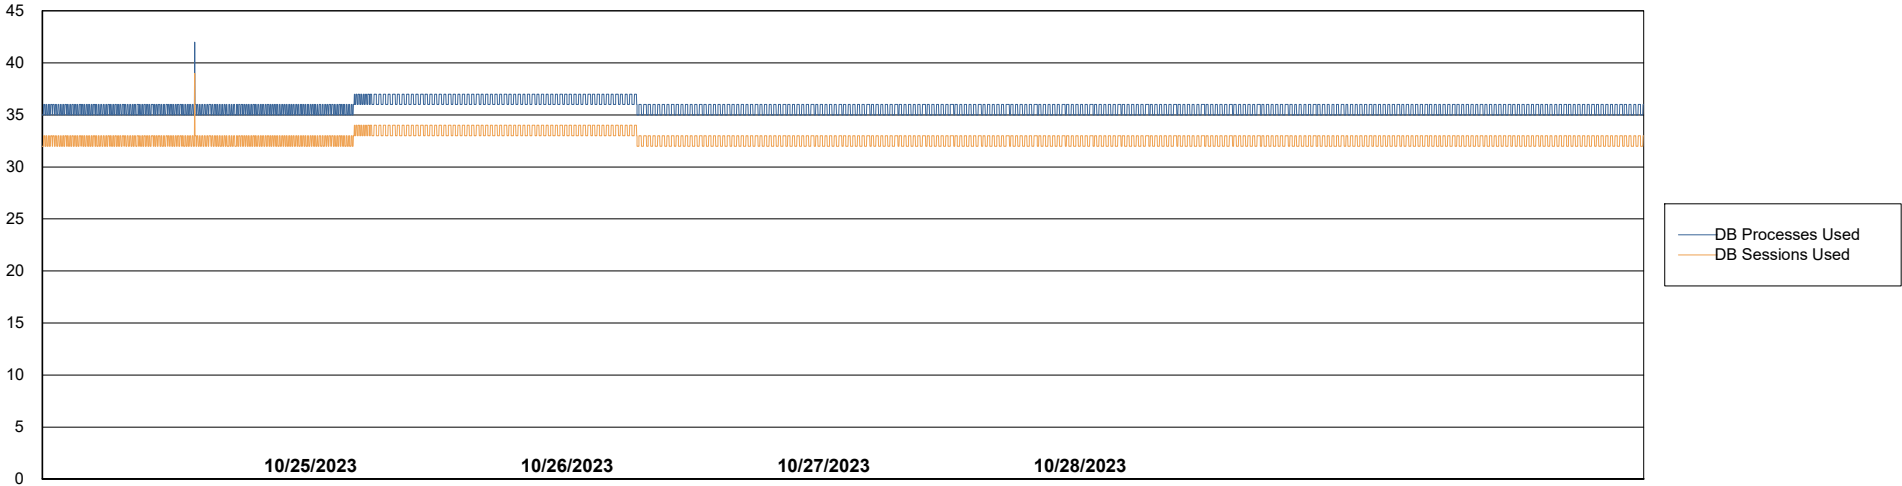

Database Performance PHS_PRD_GCAB993B_HSBABS1

DB Processes Max 1,000