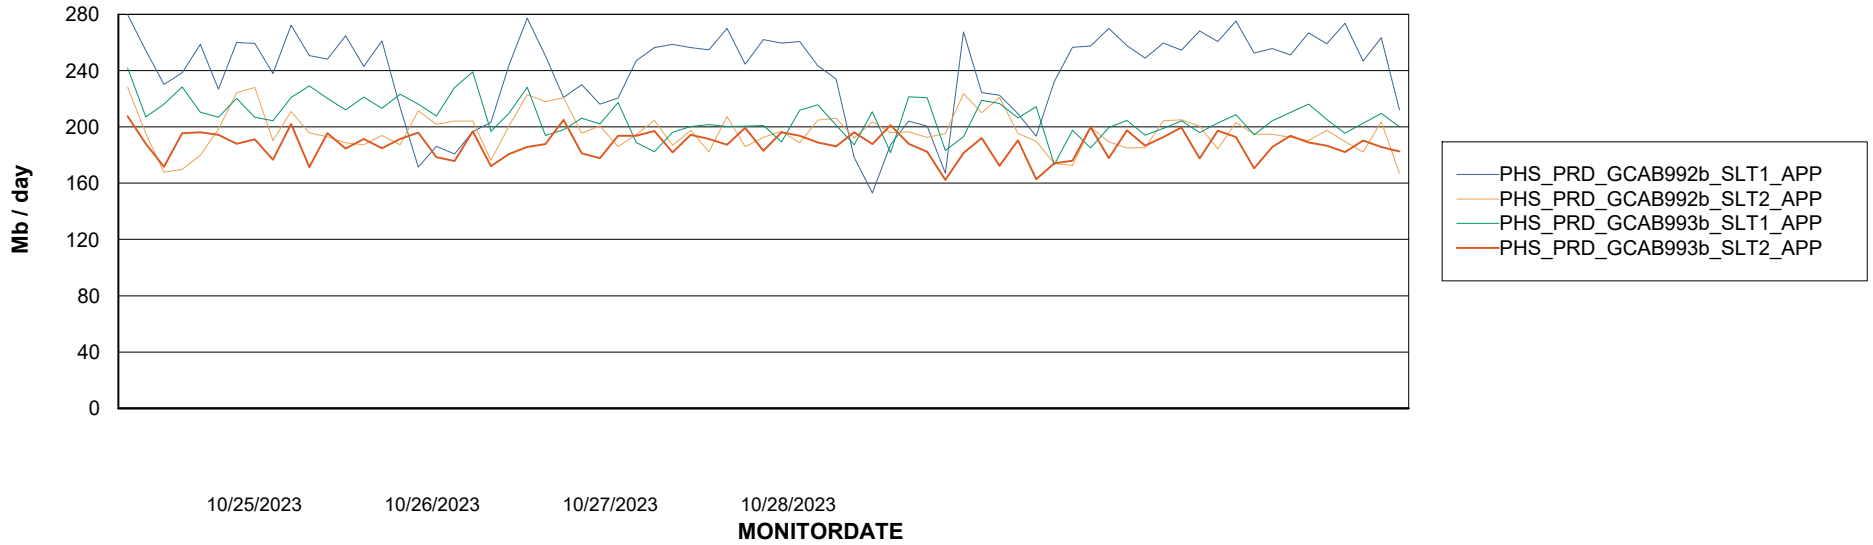

ABSSolute Application Server Services

Avg memory used per ABS Server Service