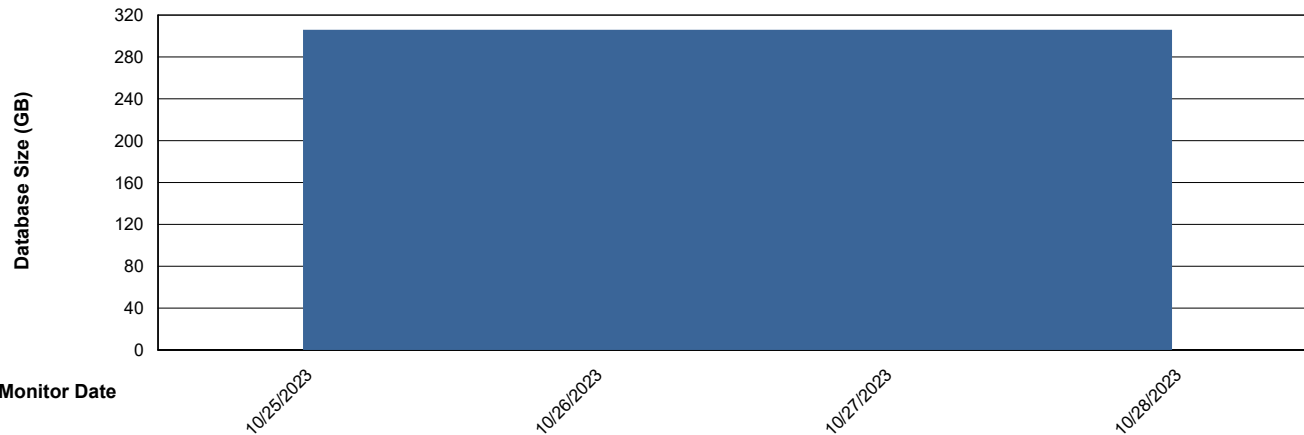

# Weekly SLA Customer Report

Customer PHS\_Production  
Database ID 47

DATABASE SIZE PHS\_PRD\_GCAB992B\_ABS1

### Database growth over last month