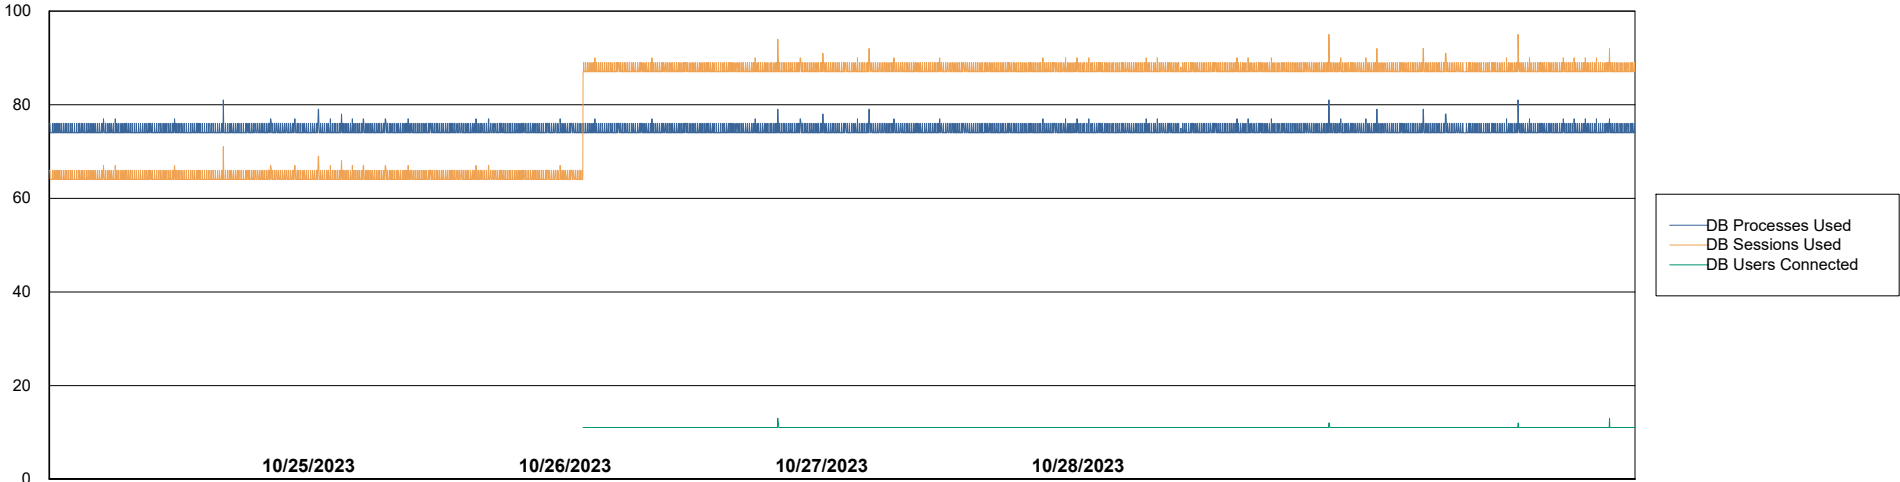

Database Performance PHS_TST_GCAB994B_ABST