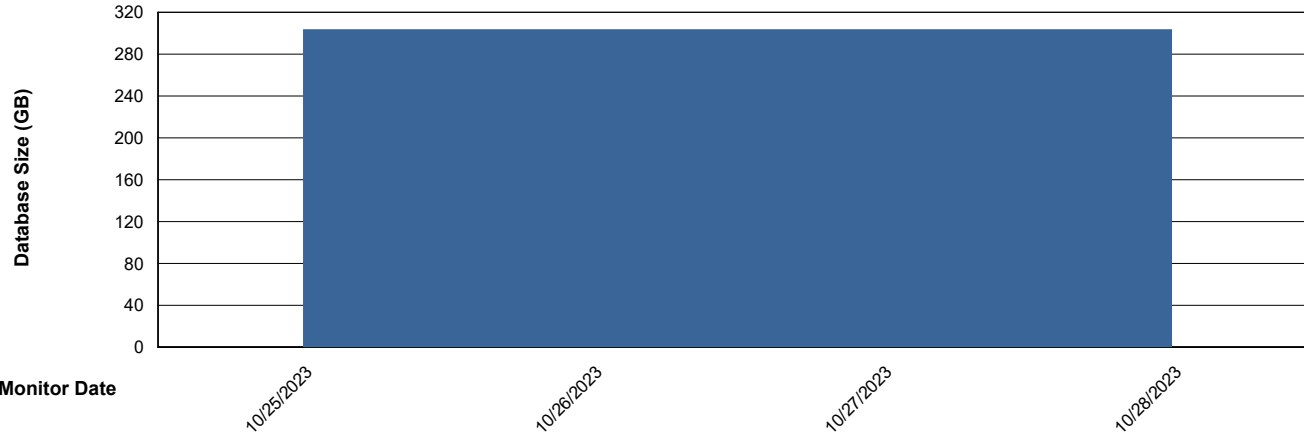

DATABASE SIZE PHS_PRD_GCAB992B_ABS1

Database growth over last month