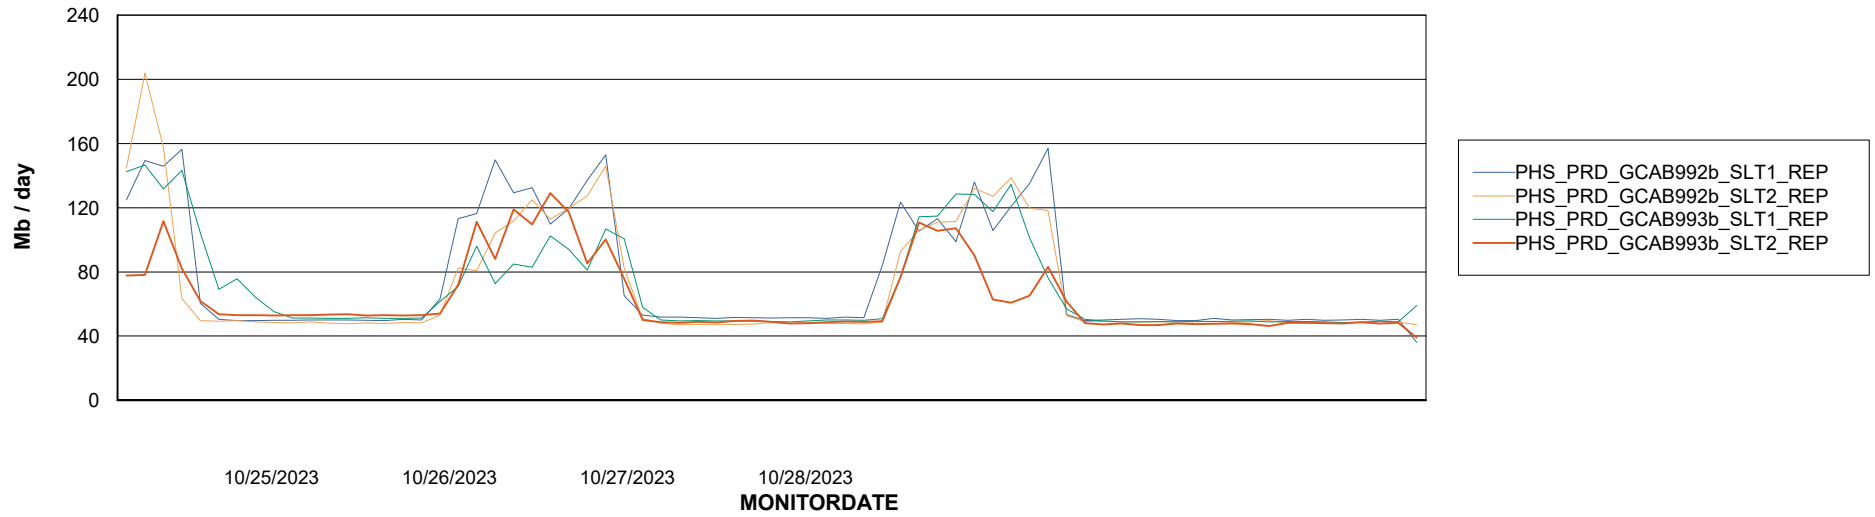

ABSSolute Application ReportServer Services

Avg memory used per ReportServer Service