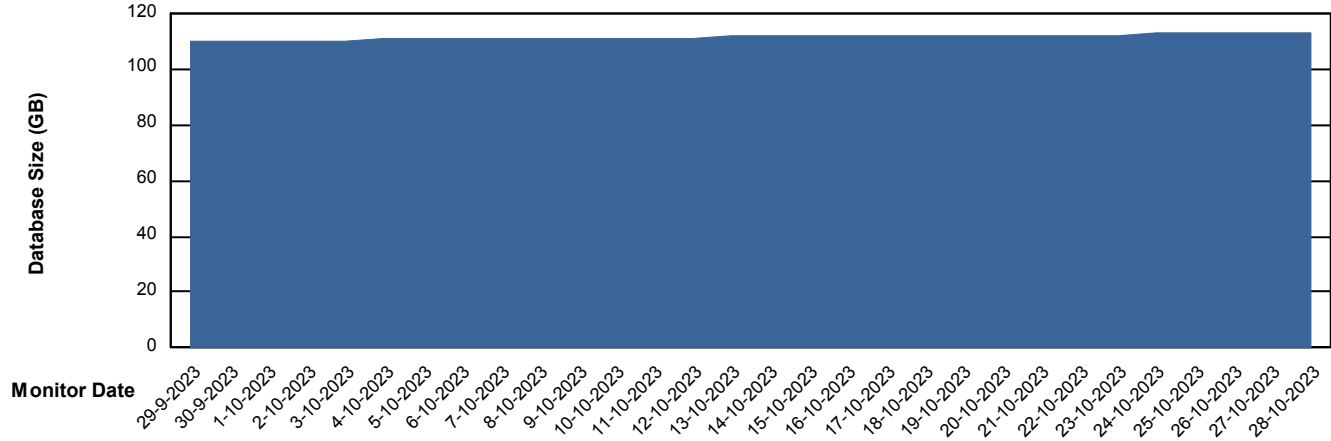

Weekly SLA Customer Report

Customer NOA_Production (24/7)
Database ID 116

Database Performance NOA_STB_NovoABS03_DB

Weekly SLA Customer Report

Customer NOA_Production (24/7)
Database ID 116

DATABASE SIZE NOA_BI_NOVOBI_Production

Database growth over last month

DATABASE SIZE NOA_PRD_NovoABS01_DB

Database growth over last month

Weekly SLA Customer Report

Customer NOA_Production (24/7)
Database ID 116

Database Tablespace NOA_BI_NOVOBI_Production