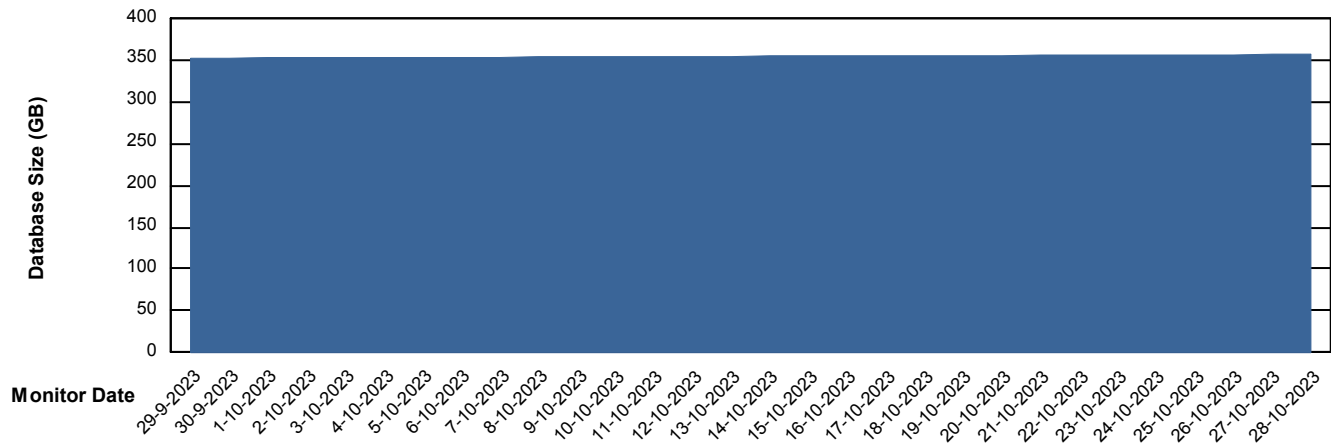

DATABASE SIZE NOA_PRD_NovoABS01_DB

Database growth over last month