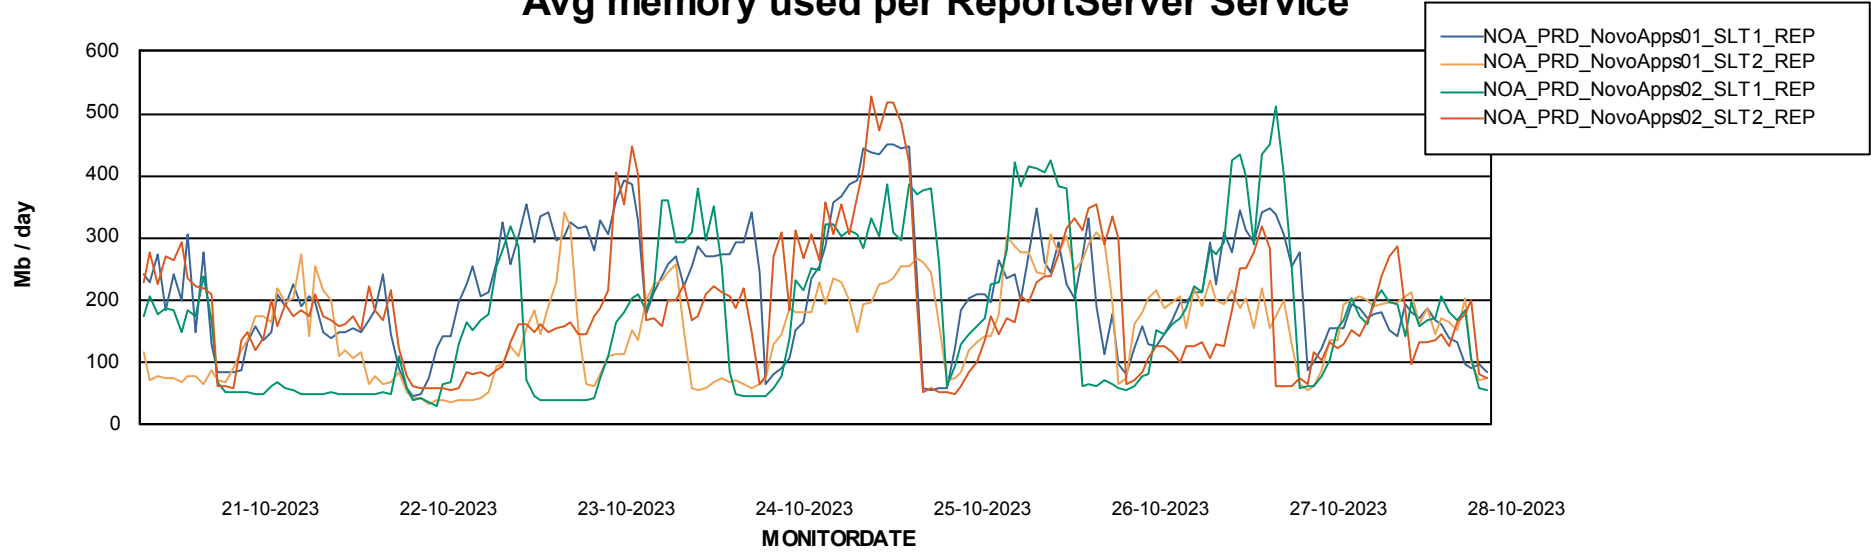

ABSSolute Application ReportServer Services

Avg memory used per ReportServer Service