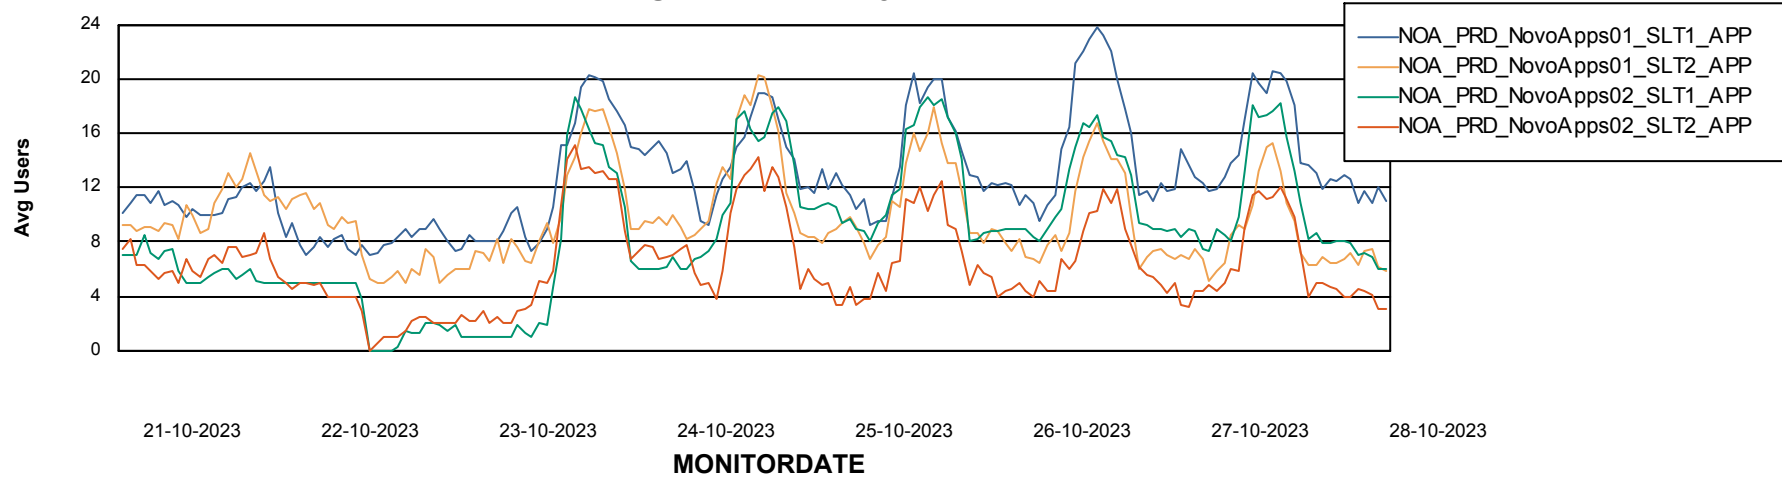

Avg users per day per ABS server