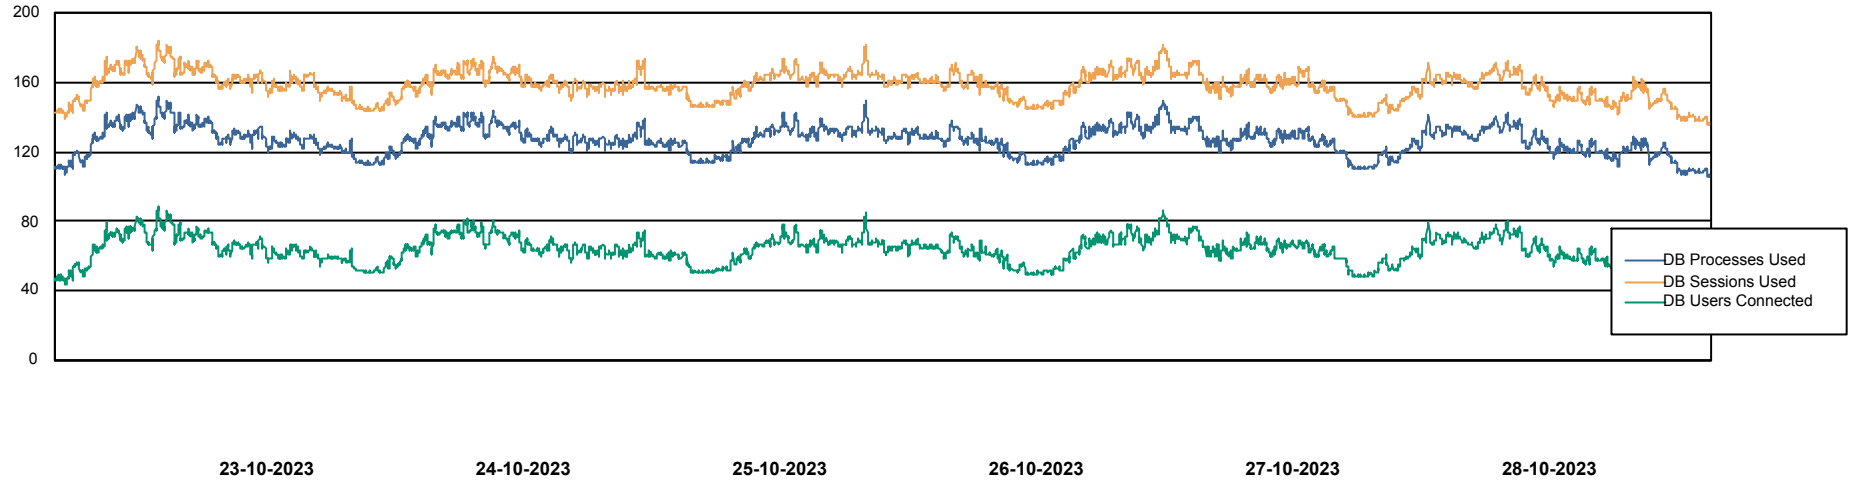

Weekly SLA Customer Report

Customer NOA_Production (24/7)
Database ID 116

Database Performance NOA_BI_NOVOBI_Production

Weekly SLA Customer Report

Customer NOA_Production (24/7)
Database ID 116

Database Performance NOA_PRD_NovoABS01_DB

Weekly SLA Customer Report

Customer NOA_Production (24/7)
Database ID 116

Database Performance NOA_STB_NovoABS03_DB

Weekly SLA Customer Report

Customer NOA_Production (24/7)
Database ID 116

DATABASE SIZE NOA_BI_NOVOBI_Production