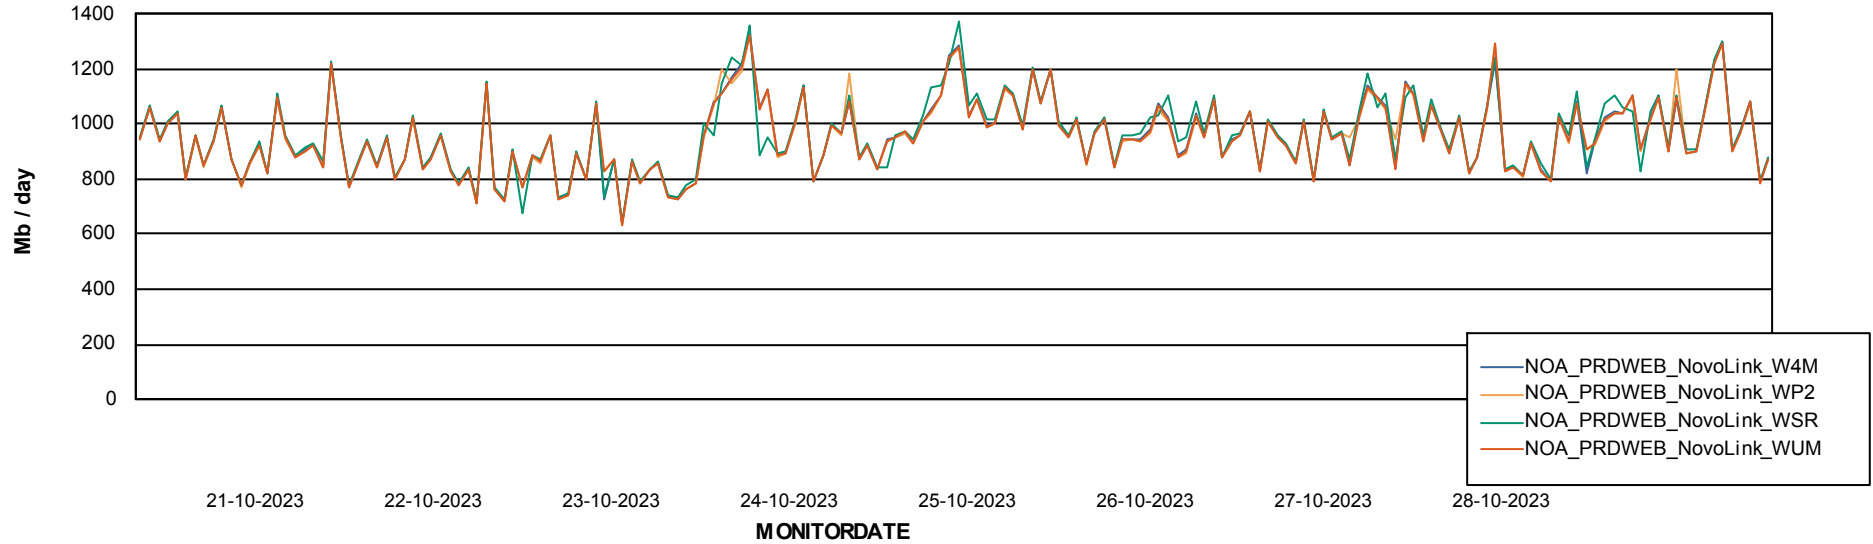

Avg memory used per ReportServer Service

Weekly SLA Customer Report

Customer NOA_Production (24/7)
Database ID 116

ABSSolute Web Component Services

Avg memory used per ABS Web component

Weekly SLA Customer Report