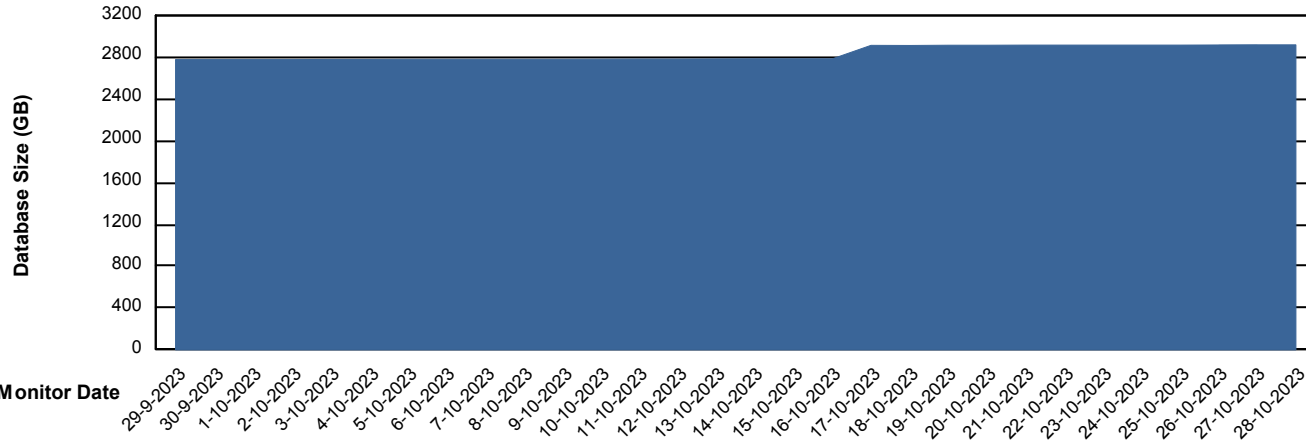

Weekly SLA Customer Report

Customer LTS(CleanLease)_Test
Database ID 127

Database Performance LTS_TEST_CLSABSDB01T_TSTDB

Weekly SLA Customer Report

Customer LTS(CleanLease)_Test
 Database ID 127

DATABASE SIZE LTS_TEST_CLSABSDB01T_TSTDB

Database growth over last month

Database Tablespace LTS_TEST_CLSABSDB01T_TSTDB

Date	Tablespace Name	Filesize (Gb)	Usedsize (Gb)	Percentage free
28-10-2023	ABSDATA	1,183	1,057	11
	INDX	2,102	1,852	12
27-10-2023	ABSDATA	1,183	1,057	11
	INDX	2,102	1,852	12
26-10-2023	ABSDATA	1,183	1,056	11
	INDX	2,102	1,852	12
25-10-2023	ABSDATA	1,183	1,056	11
	INDX	2,102	1,851	12
24-10-2023	ABSDATA	1,183	1,056	11
	INDX	2,102	1,851	12
23-10-2023	ABSDATA	1,183	1,056	11
	INDX	2,102	1,850	12
22-10-2023	ABSDATA	1,183	1,056	11
	INDX	2,102	1,851	12