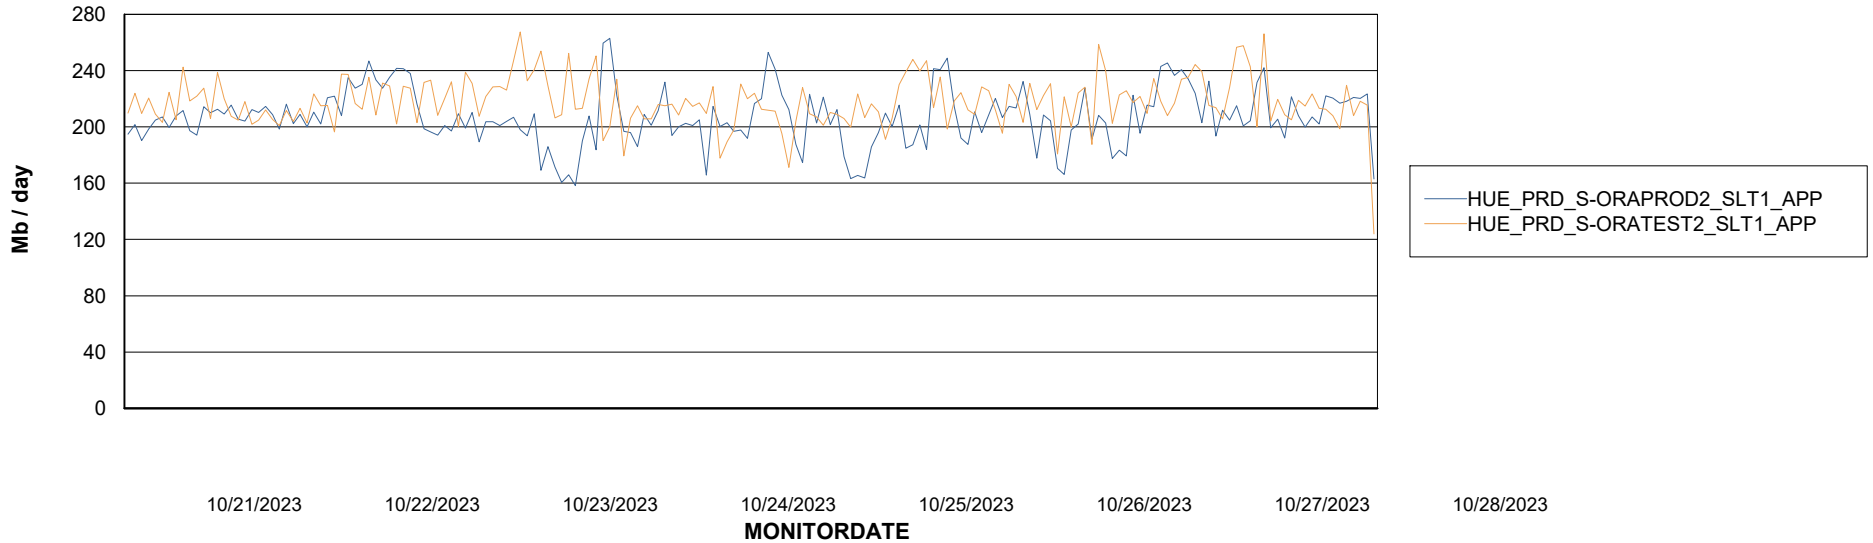

ABSSolute Application Server Services

Avg memory used per ABS Server Service