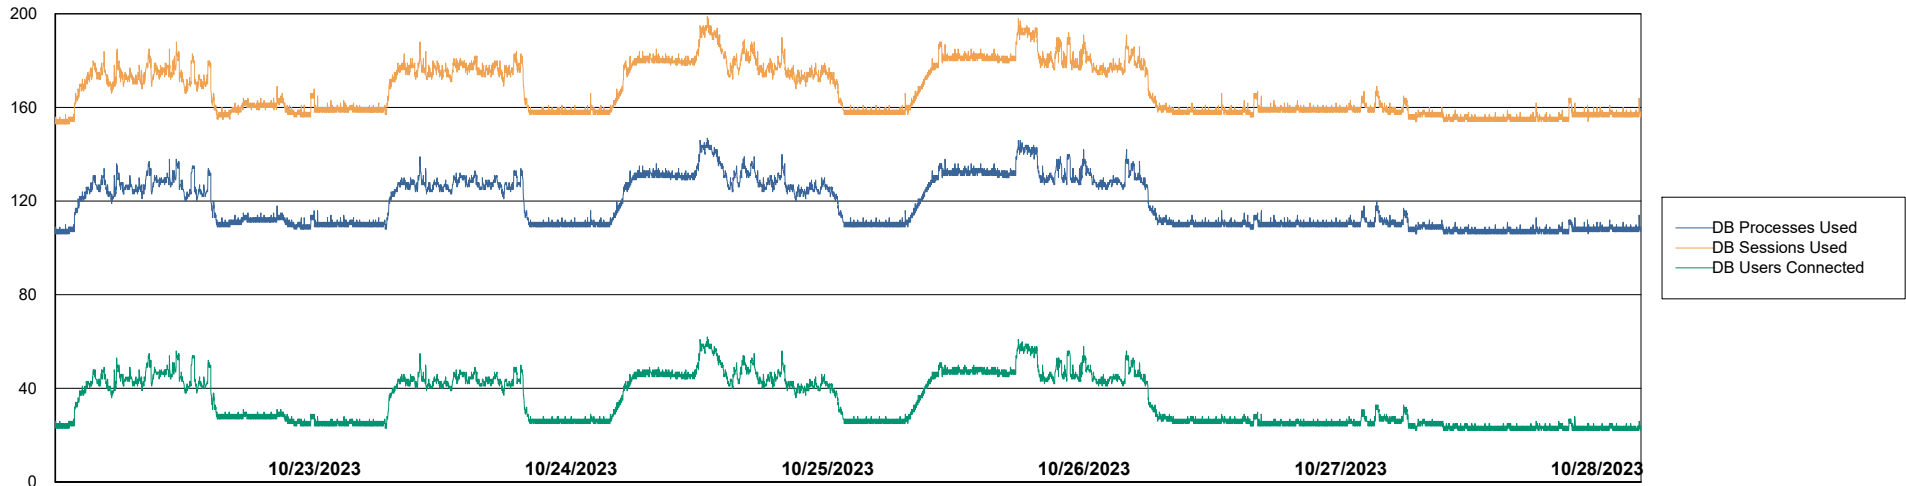

Weekly SLA Customer Report

Customer HUE_Production
Database ID 154

Database Performance HUE_PRD_S-ORABI2_ABS1

Weekly SLA Customer Report

Customer HUE_Production
Database ID 154

Database Performance HUE_PRD_S-ORAPROD2_ABS1