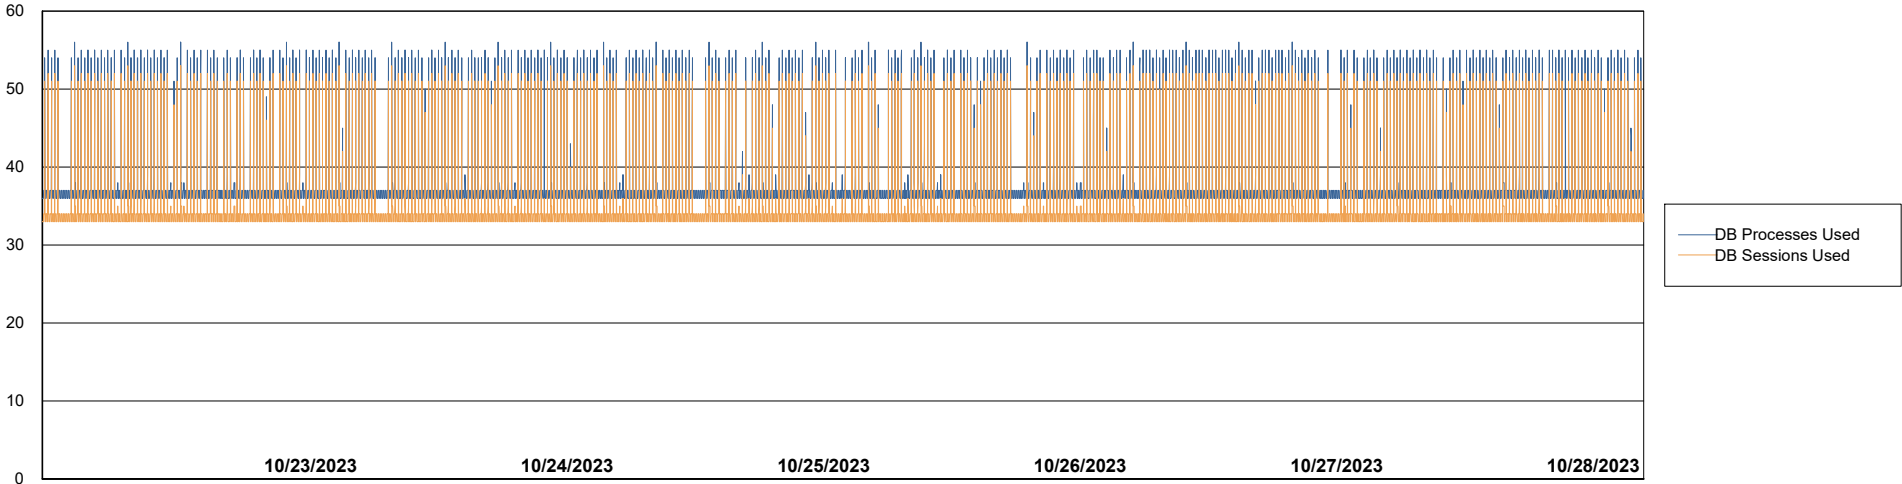

Database Performance HUE_PRD_S-ORATEST2_HSBABS1

DB Processes Max 1,000