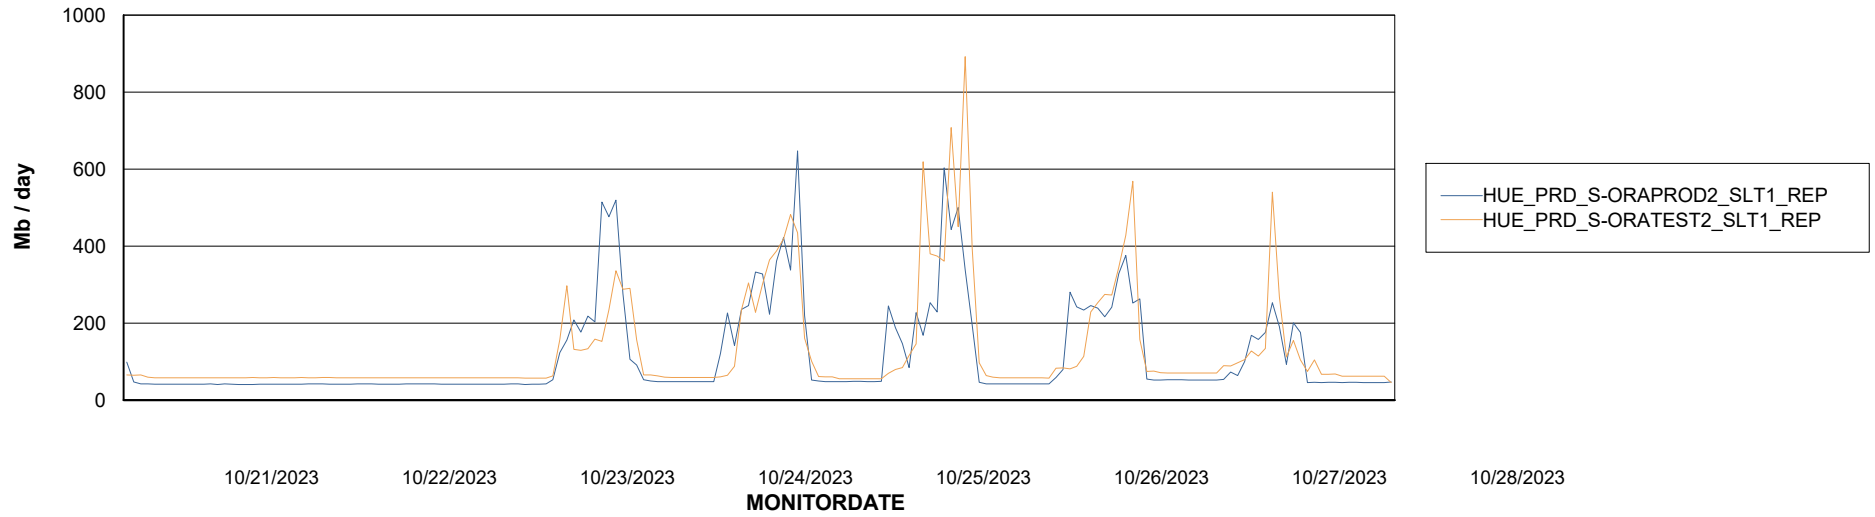

Avg memory used per ABS Server Service

Avg users per day per ABS server

Weekly SLA Customer Report

Customer HUE_Production
Database ID 154

ABSSolute Application ReportServer Services

Avg memory used per ReportServer Service