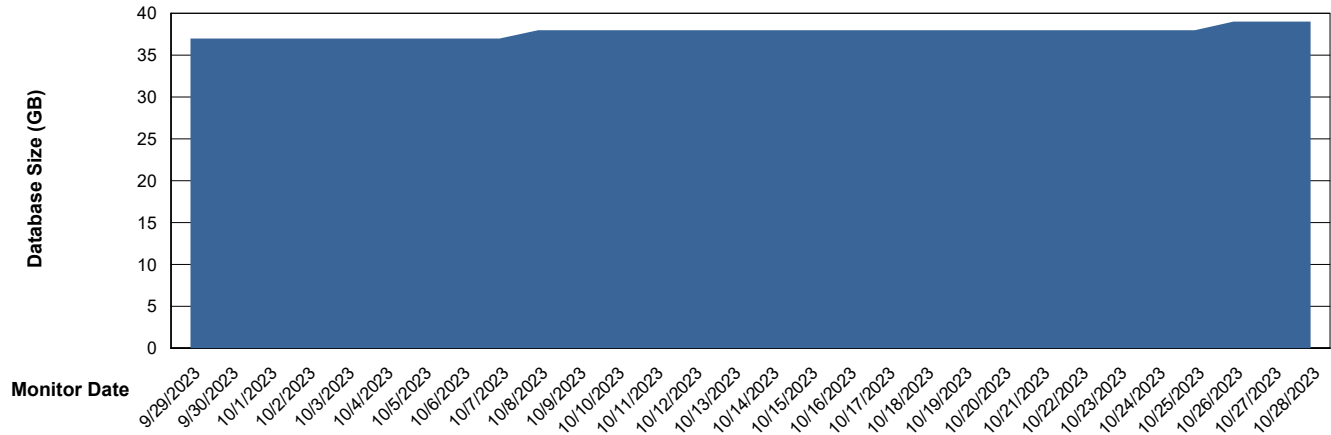

DATABASE SIZE HUE_PRD_S-ORABI2_ABS1

Database growth over last month