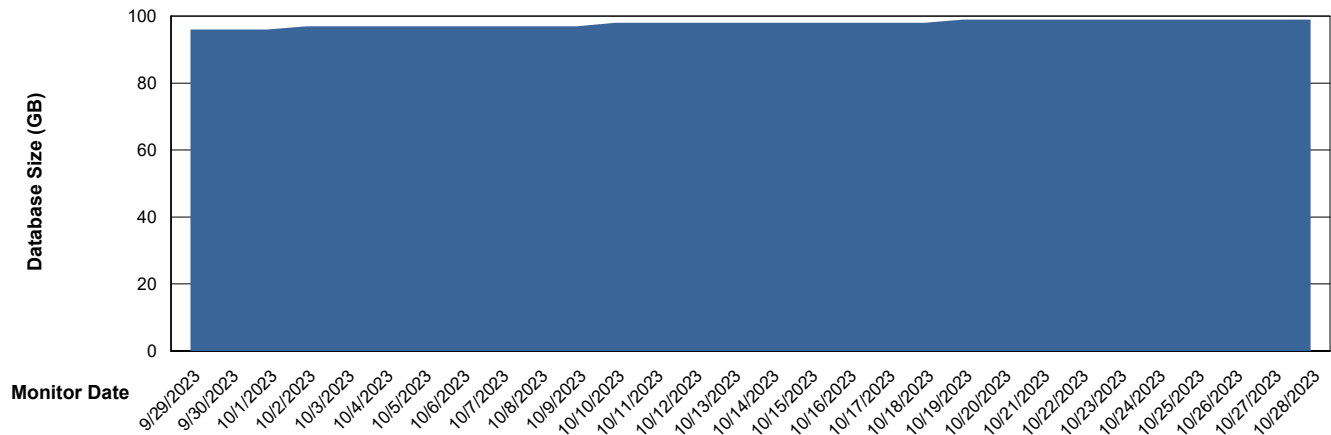

DATABASE SIZE HUE_PRD_S-ORAPROD2_ABS1

Database growth over last month