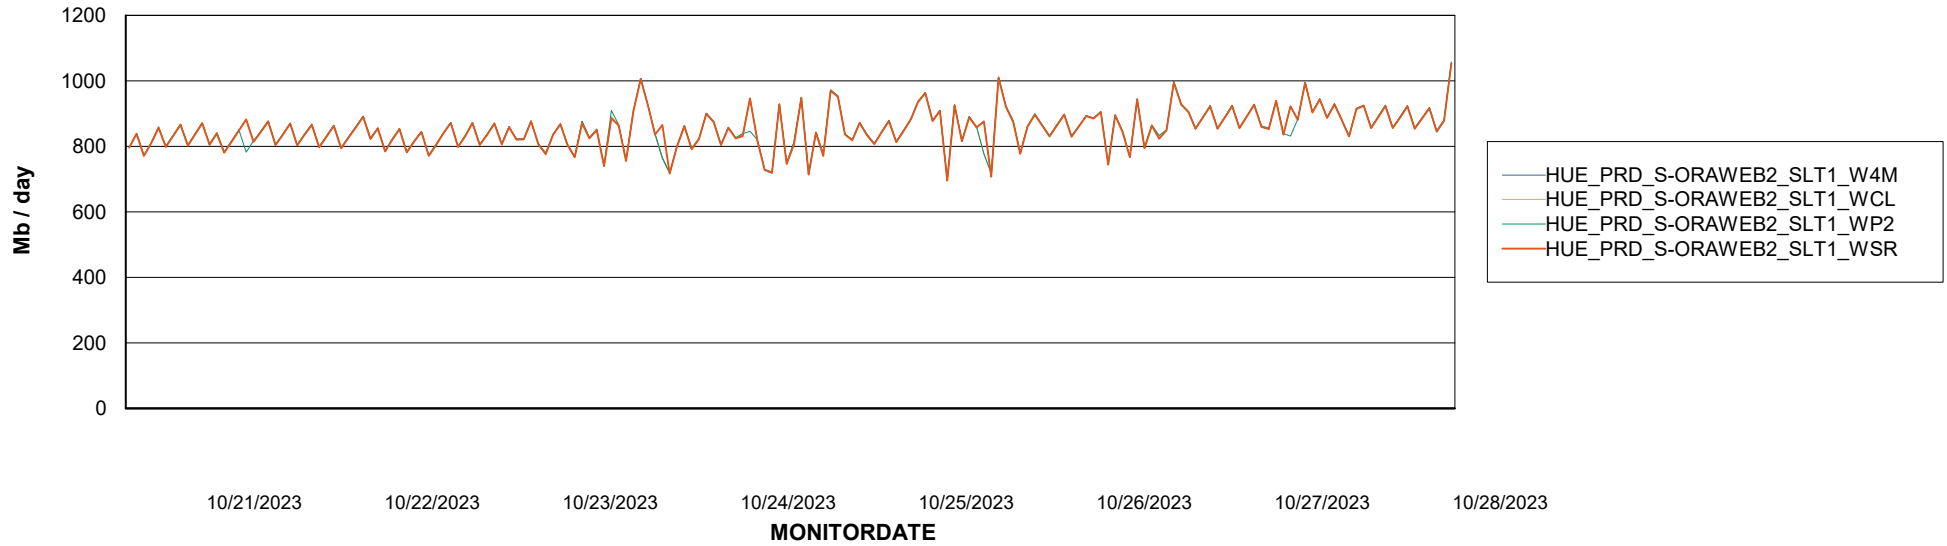

ABSSolute Web Component Services

Avg memory used per ABS Web component