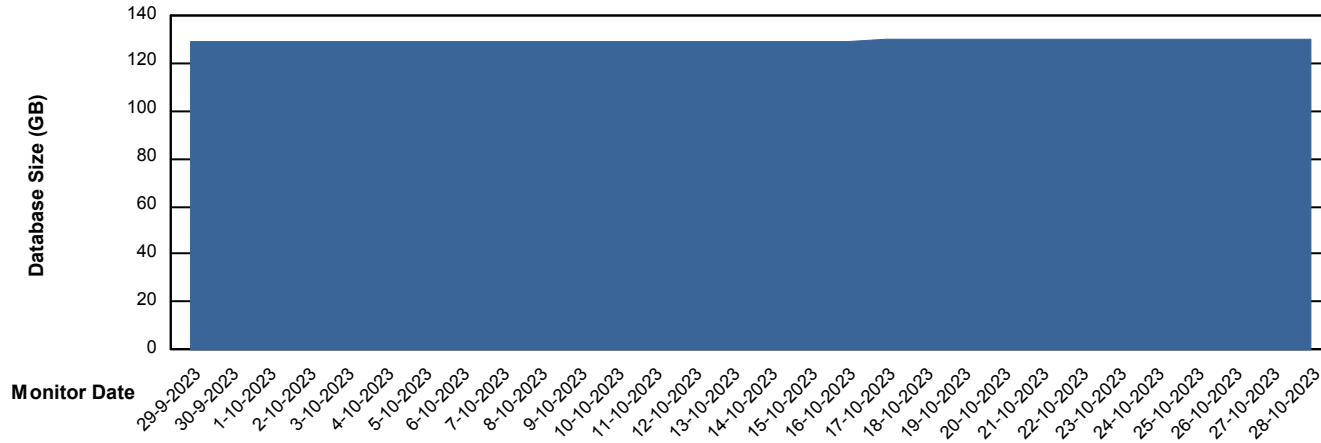

Weekly SLA Customer Report

Customer EUT_Production
Database ID 114

Database Performance EUT_EUP_PRD_URVINA22T_DB

Weekly SLA Customer Report

Customer EUT_Production
Database ID 114

Database Performance EUT_URM_PRD_URVINA26_DB

Weekly SLA Customer Report

Customer EUT_Production
Database ID 114

DATABASE SIZE EUT_EUP_PRD_URVINA22T_DB

Database growth over last month

DATABASE SIZE EUT_URM_PRD_URVINA26_DB

Database growth over last month