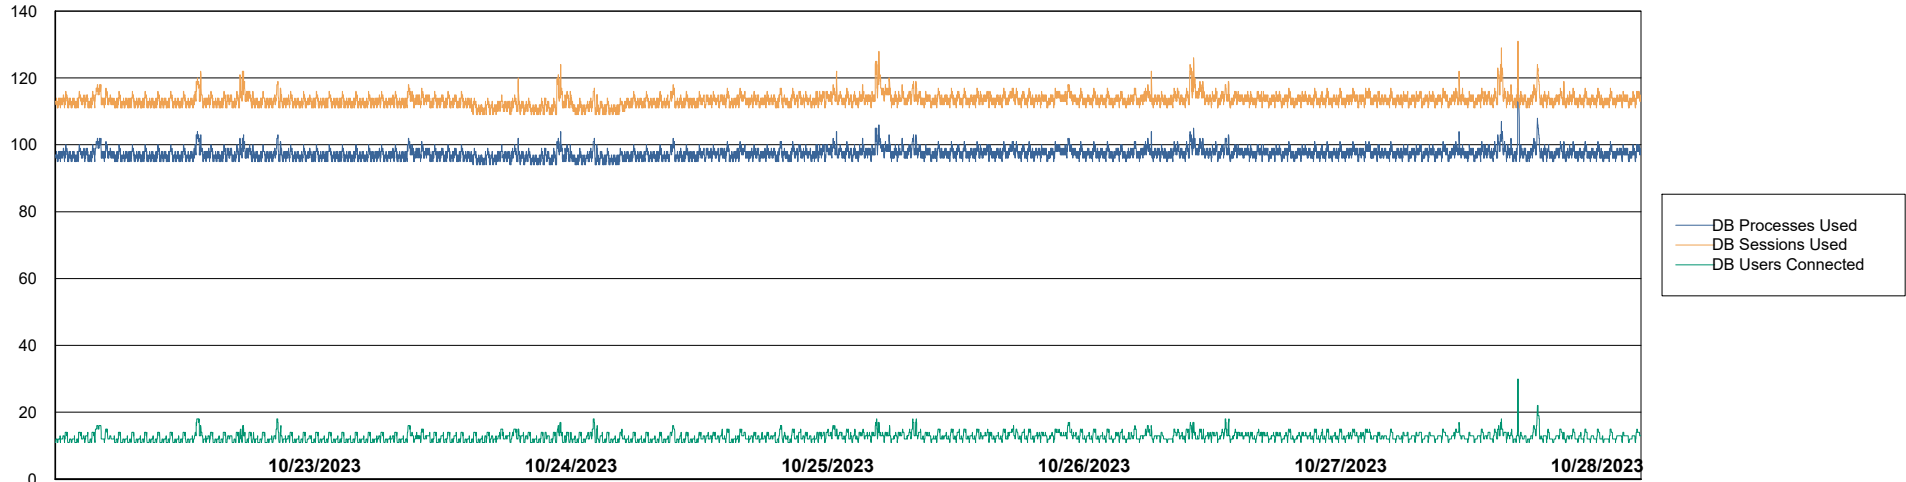

DB Processes Max 0
DB Processes Max 1,000

Weekly SLA Customer Report

Customer ELJ Production
Database ID 72

Database Performance ELJ_PRD_FRASEQXPRDDB03_ABS1

Weekly SLA Customer Report

Customer ELJ Production
Database ID 72