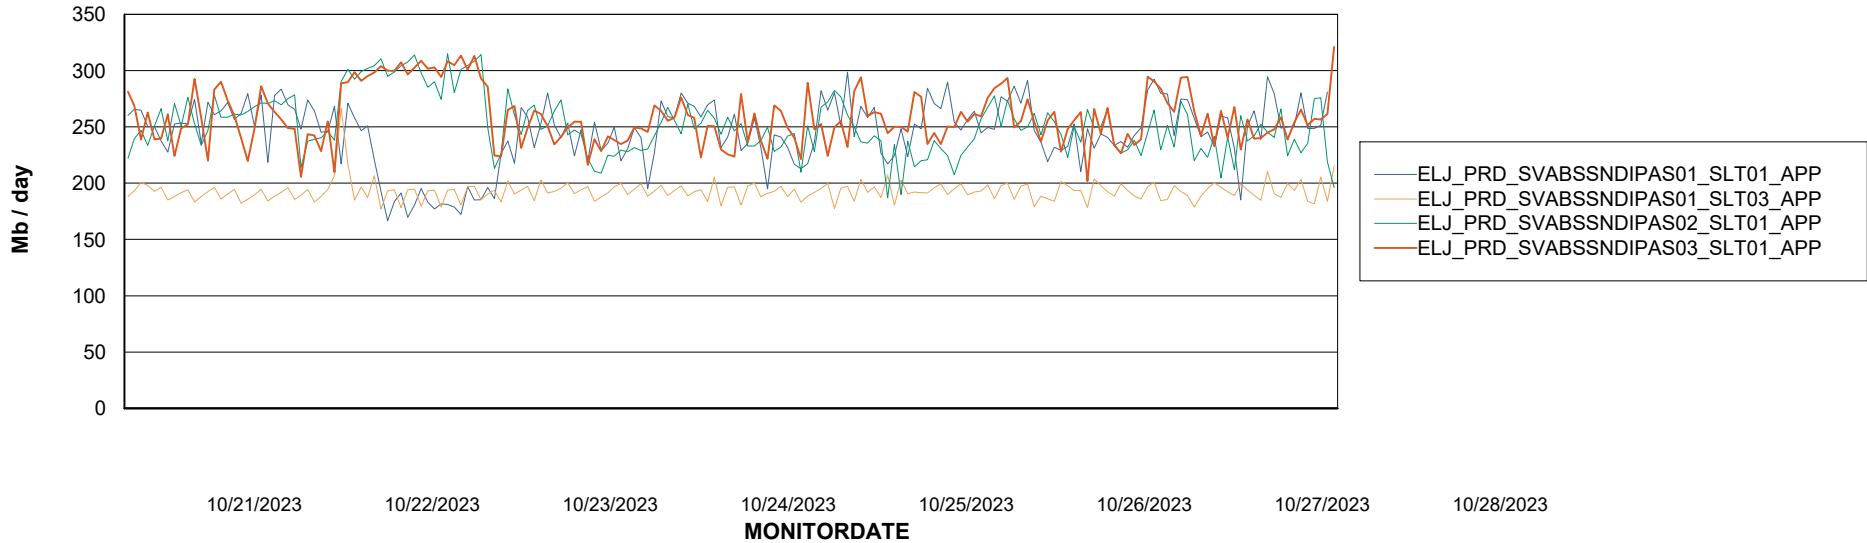

ABSSolute Application Server Services

Avg memory used per ABS Server Service