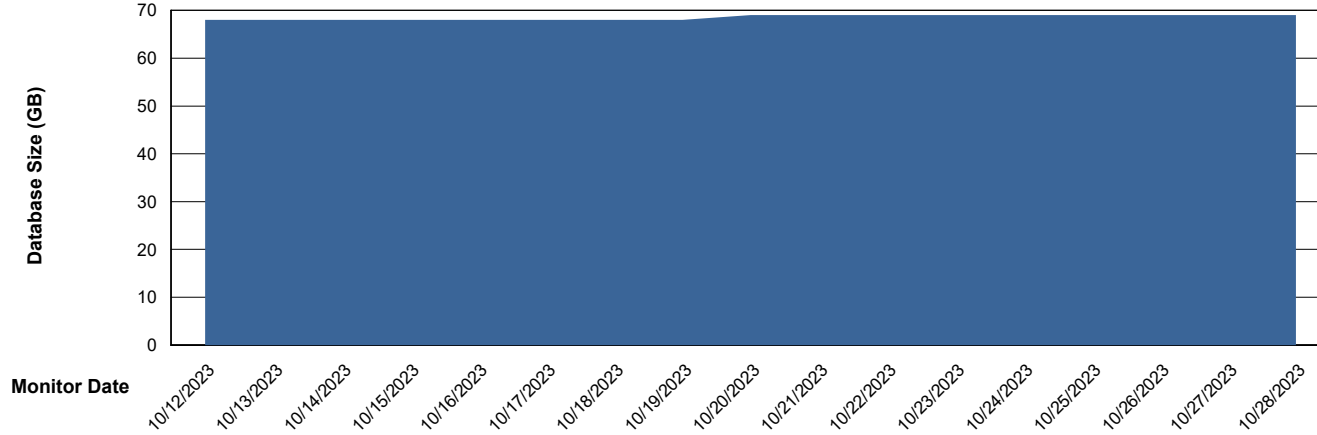

DB Processes Max 0
DB Processes Max 1,000

Weekly SLA Customer Report

Customer ELJ Production
Database ID 72

Database Performance ELJ_PRD_FRASEQXPRDDB03_ABS1

Weekly SLA Customer Report

Customer ELJ Production
Database ID 72

DATABASE SIZE ELJ_PRD_FRASEQXPRDDB01_ABS1

Database growth over last month

DATABASE SIZE ELJ_PRD_FRASEQXPRDDB03_ABS1

Database growth over last month

Weekly SLA Customer Report

Customer ELJ Production
Database ID 72