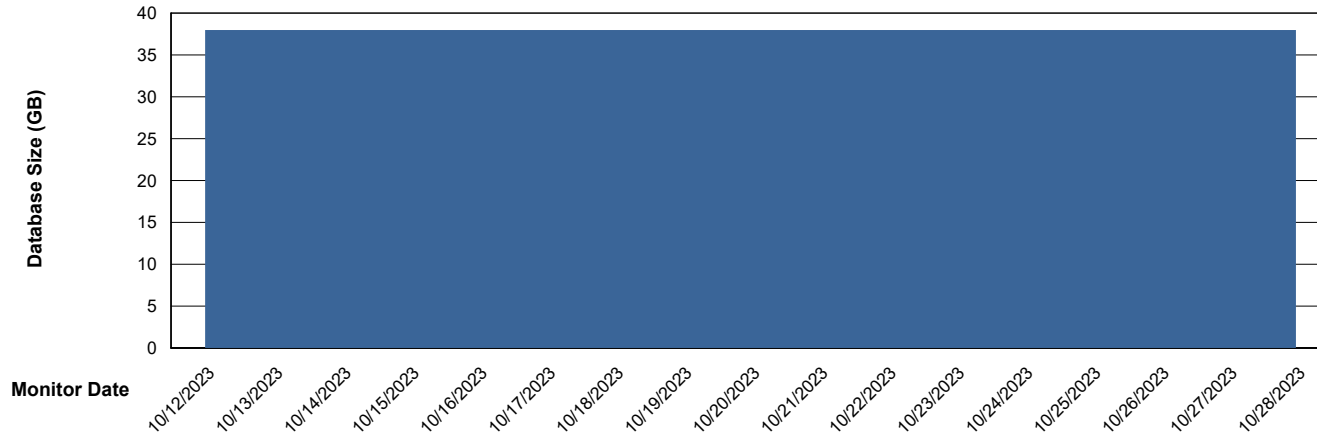

DB Processes Max 0
DB Processes Max 1,000

Weekly SLA Customer Report

Customer ELJ Production
Database ID 72

Database Performance ELJ_PRD_FRASEQXPRDDB03_ABS1

Weekly SLA Customer Report

Customer ELJ Production
Database ID 72

DATABASE SIZE ELJ_PRD_FRASEQXPRDDB01_ABS1

Database growth over last month

DATABASE SIZE ELJ_PRD_FRASEQXPRDDB03_ABS1

Database growth over last month

Weekly SLA Customer Report

Customer ELJ Production
Database ID 72