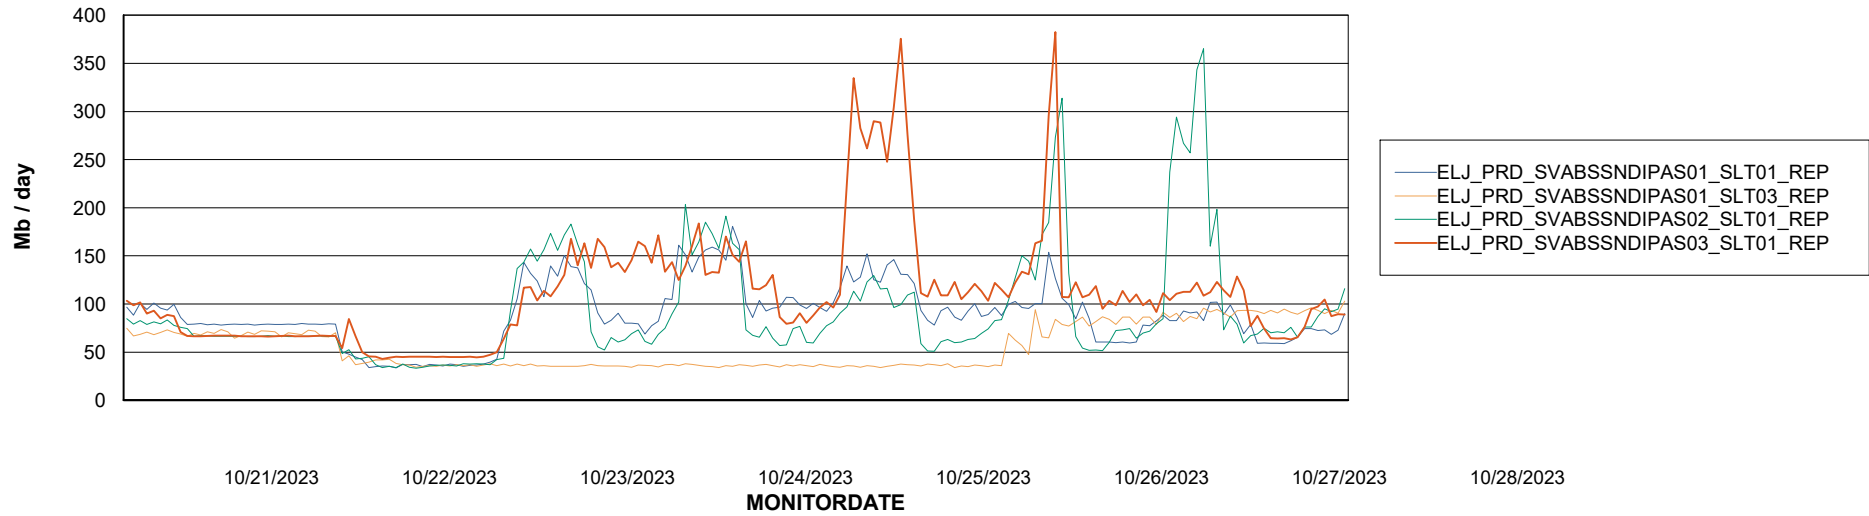

Avg memory used per ABS Server Service

Avg users per day per ABS server

Weekly SLA Customer Report

Customer ELJ Production
Database ID 72

ABSSolute Application ReportServer Services

Avg memory used per ReportServer Service