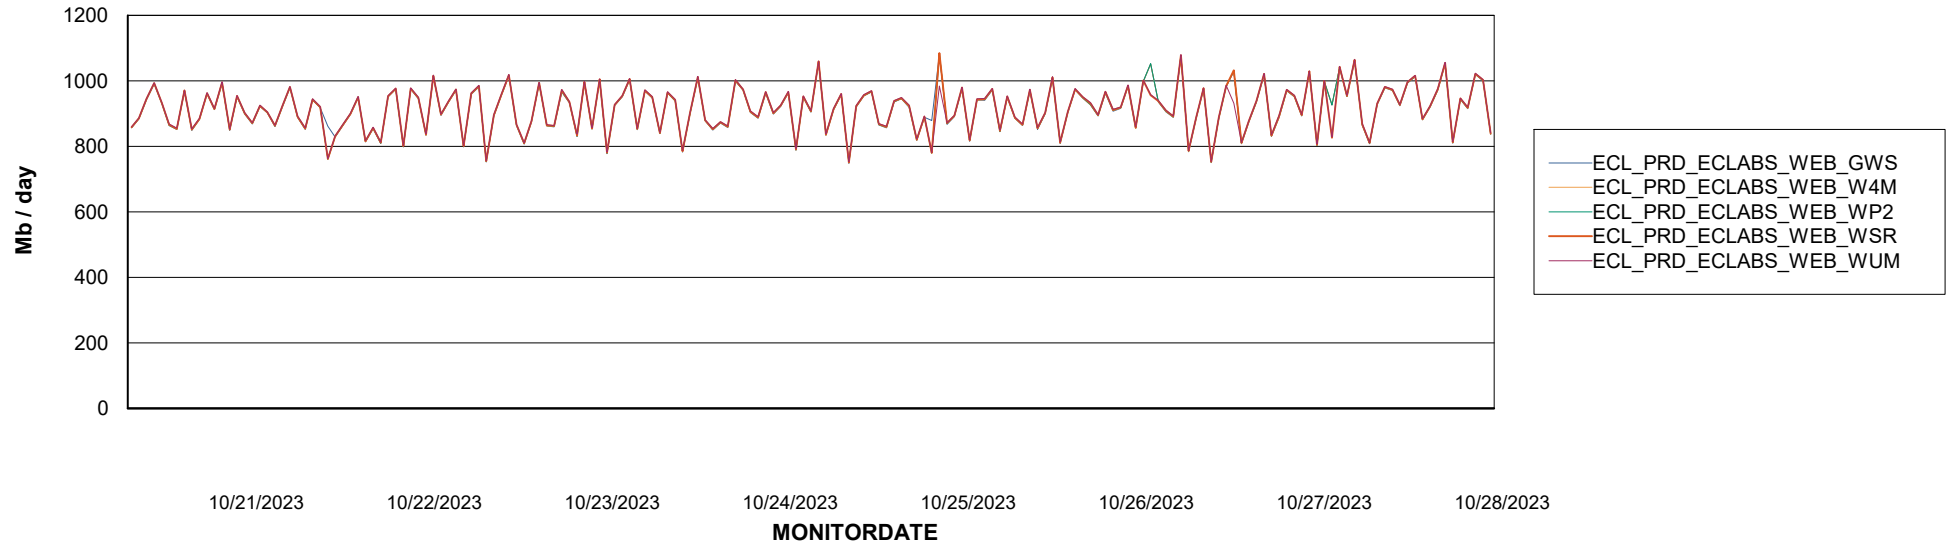

ABSSolute Web Component Services

Avg memory used per ABS Web component