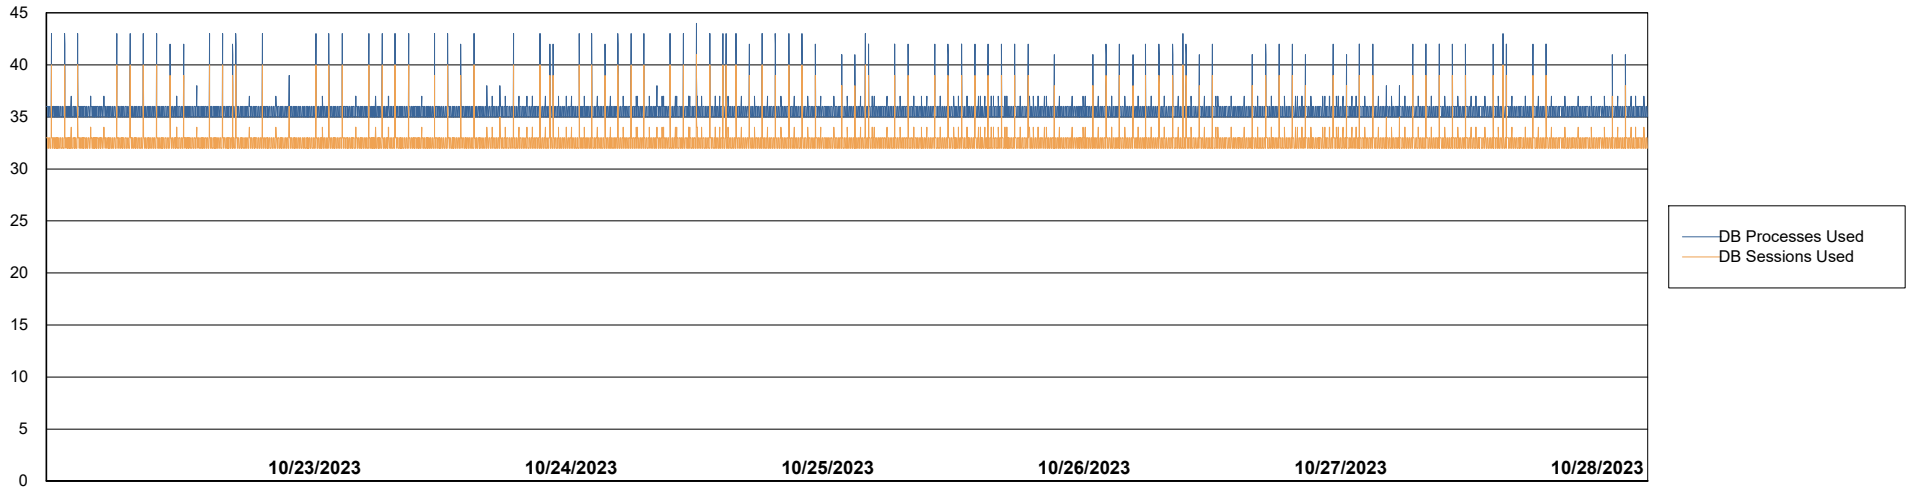

Weekly SLA Customer Report

Customer ECL_Production
Database ID 156

Database Performance ECL_PRD_ECLABS_ABS1

Weekly SLA Customer Report

Customer ECL_Production
Database ID 156

Database Performance ECL_PRD_ECLABS-TEST_HSBABS1

DB Processes Max 1,000

Weekly SLA Customer Report

Customer ECL_Production
 Database ID 156

DATABASE SIZE ECL_PRD_ECLABS_ABS1

Database growth over last month

Database Tablespace ECL_PRD_ECLABS_ABS1

Date	Tablespace Name	Filesize (Gb)	Usedsize (Gb)	Percentage free
10/28/2023	ABSDATA	81	53	35
	INDX	10	6	40
10/27/2023	ABSDATA	81	53	35
	INDX	10	6	40
10/26/2023	ABSDATA	81	53	35
	INDX	10	6	40
10/25/2023	ABSDATA	81	52	35
	INDX	10	6	40
10/24/2023	ABSDATA	81	52	35
	INDX	10	6	40
10/23/2023	ABSDATA	81	52	35
	INDX	10	6	40
10/22/2023	ABSDATA	81	52	36
	INDX	10	6	40