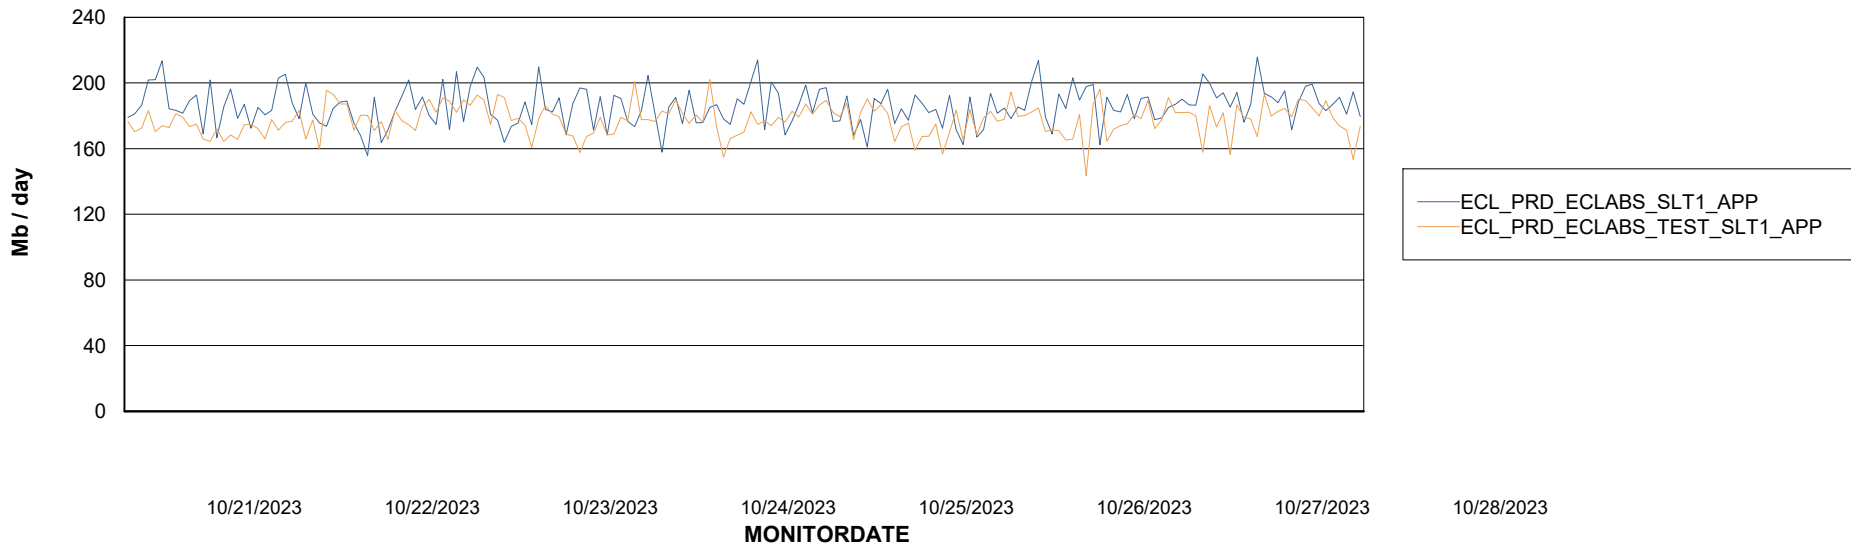

ABSSolute Application Server Services

Avg memory used per ABS Server Service