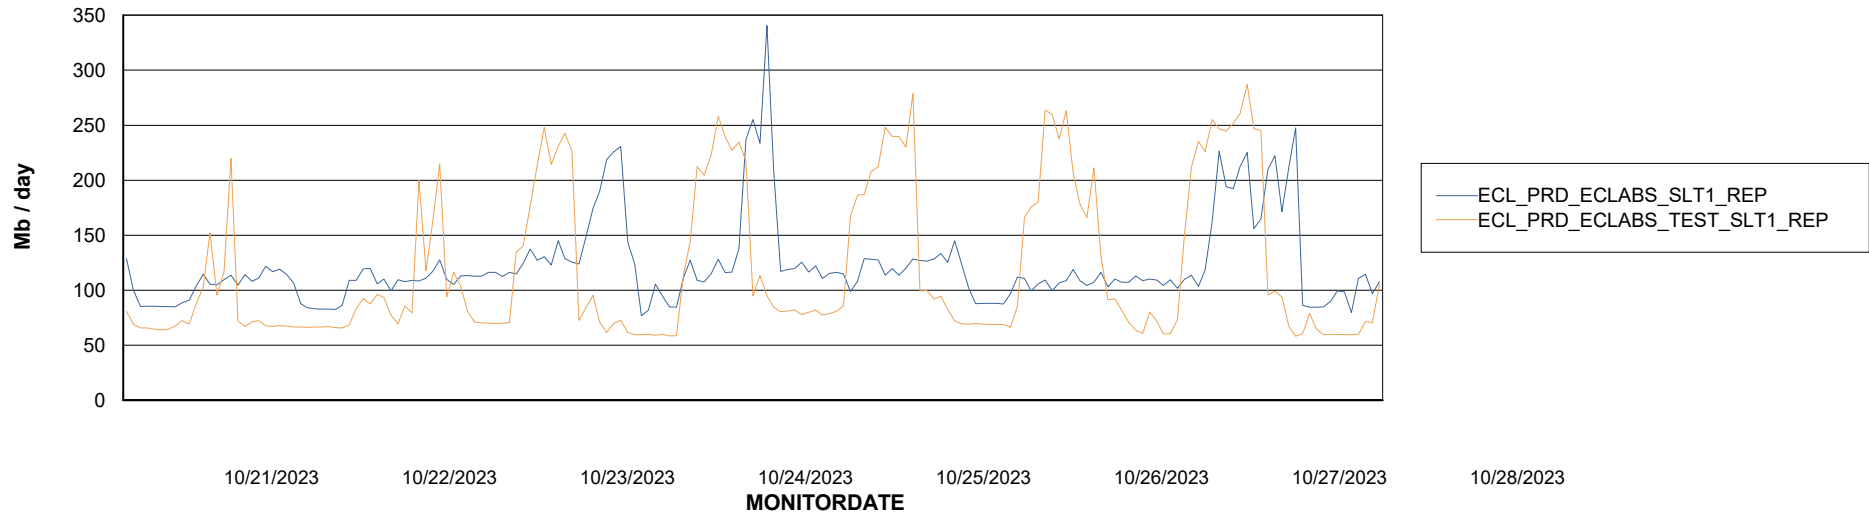

Avg memory used per ABS Server Service

Avg users per day per ABS server

Weekly SLA Customer Report

Customer ECL_Production
Database ID 156

ABSSolute Application ReportServer Services

Avg memory used per ReportServer Service