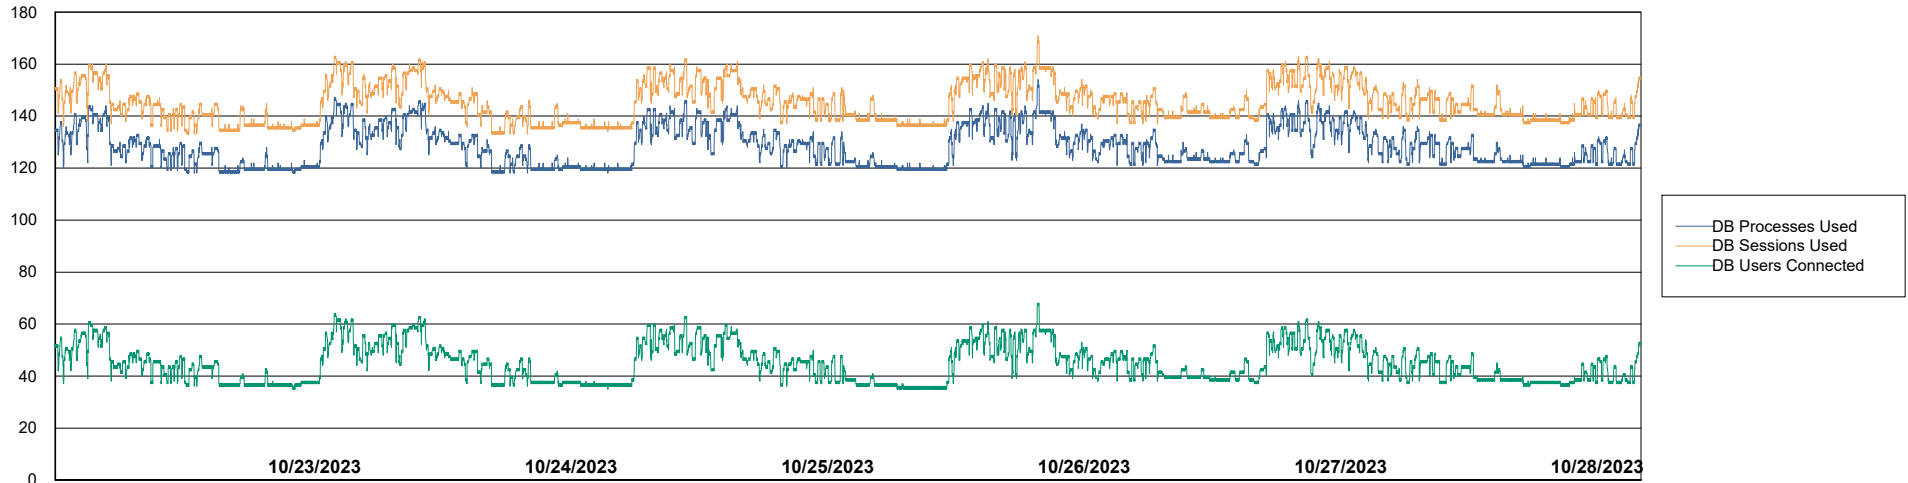

Weekly SLA Customer Report

Customer ECL_Production
Database ID 156

Harddisk Usage ECL_PRD_ECLABS-WEB

	Free disk space on C: (%)	Total disk space on C: (Gb)	Used disk space on C: (Gb)
10/28/2023	56	99	44
10/27/2023	56	99	44
10/26/2023	56	99	44
10/25/2023	56	99	43
10/24/2023	56	99	43
10/23/2023	57	99	43
10/22/2023	56	99	43

Weekly SLA Customer Report

Customer ECL_Production
Database ID 156

Database Performance ECL_PRD_ECLABS_ABS1

Weekly SLA Customer Report

Customer ECL_Production
Database ID 156

Database Performance ECL_PRD_ECLABS-TEST_HSBABS1