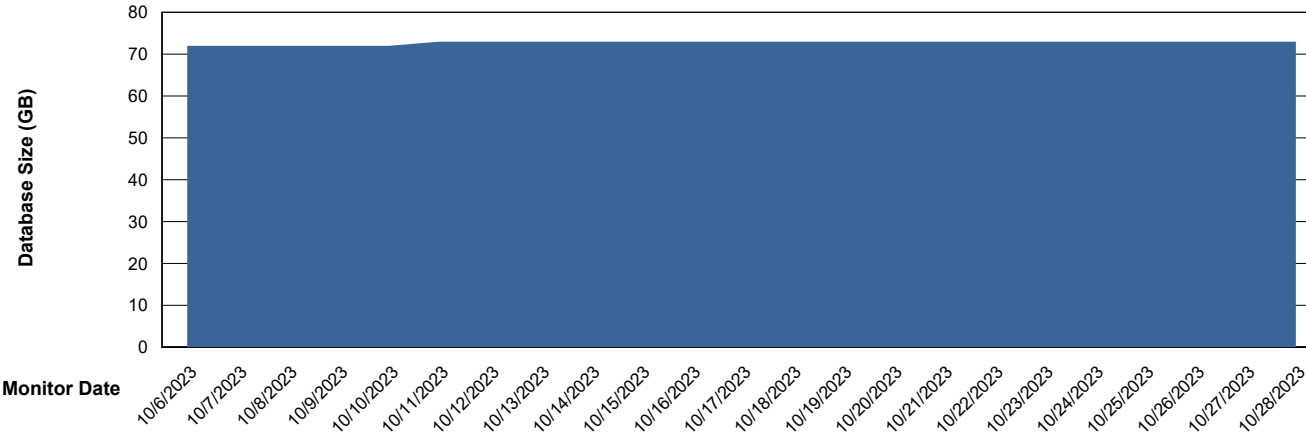

DB Processes Max 1,000

Weekly SLA Customer Report

Customer ECL_Production
 Database ID 156

DATABASE SIZE ECL_PRD_ECLABS_ABS1

Database growth over last month

Database Tablespace ECL_PRD_ECLABS_ABS1

Date	Tablespace Name	Filesize (Gb)	Usedsize (Gb)	Percentage free
10/28/2023	ABSDATA	81	53	35
	INDX	10	6	40
10/27/2023	ABSDATA	81	53	35
	INDX	10	6	40
10/26/2023	ABSDATA	81	53	35
	INDX	10	6	40
10/25/2023	ABSDATA	81	52	35
	INDX	10	6	40
10/24/2023	ABSDATA	81	52	35
	INDX	10	6	40
10/23/2023	ABSDATA	81	52	35
	INDX	10	6	40
10/22/2023	ABSDATA	81	52	36
	INDX	10	6	40

Weekly SLA Customer Report

Customer ECL_Production
Database ID 156

Standby Database Health ECL_Production

Recovery lag for last 7 days

Weekly SLA Customer Report

Customer ECL_Production
Database ID 156

ABSSolute Application Server Services