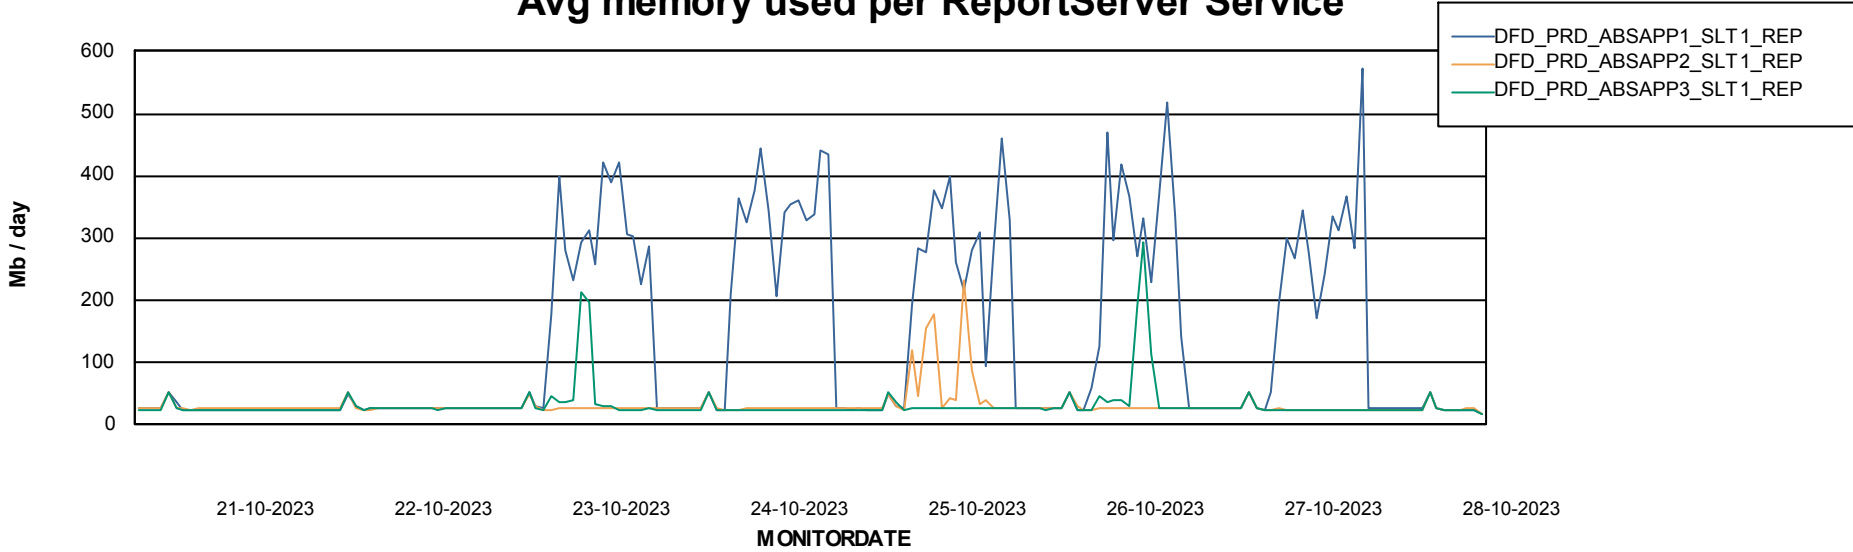

ABSSolute Application ReportServer Services

Avg memory used per ReportServer Service