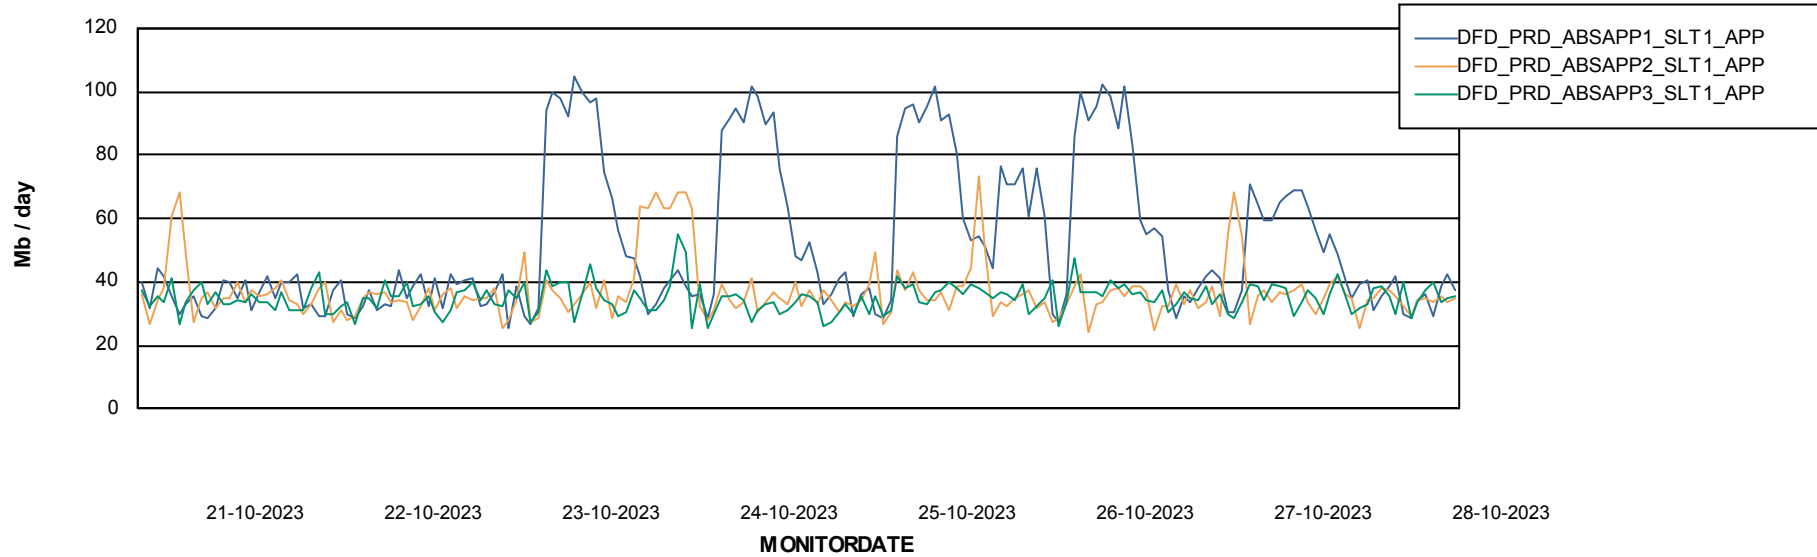

ABSSolute Application Server Services

Avg memory used per ABS Server Service