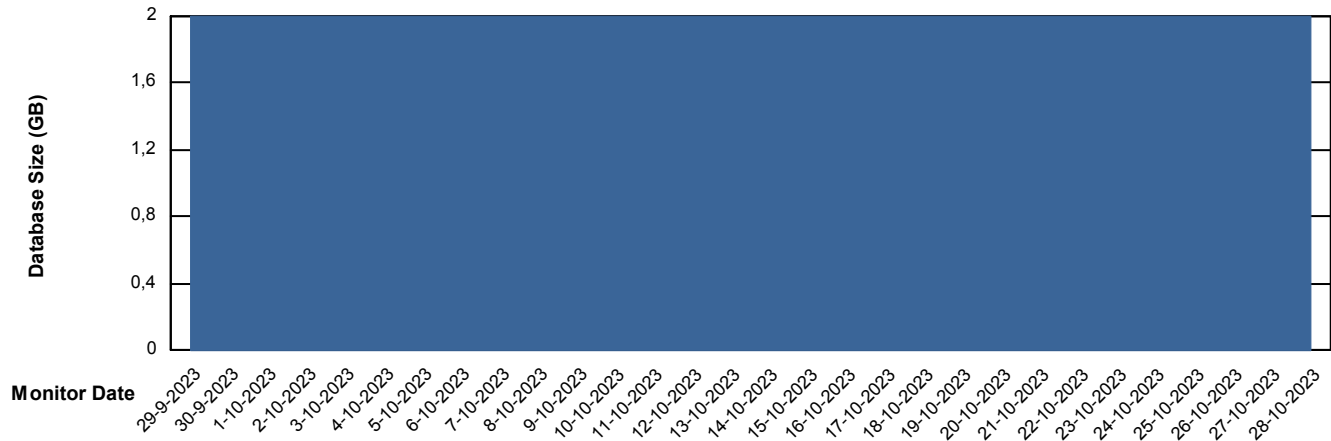

DATABASE SIZE DFDDDBI_Production

Database growth over last month