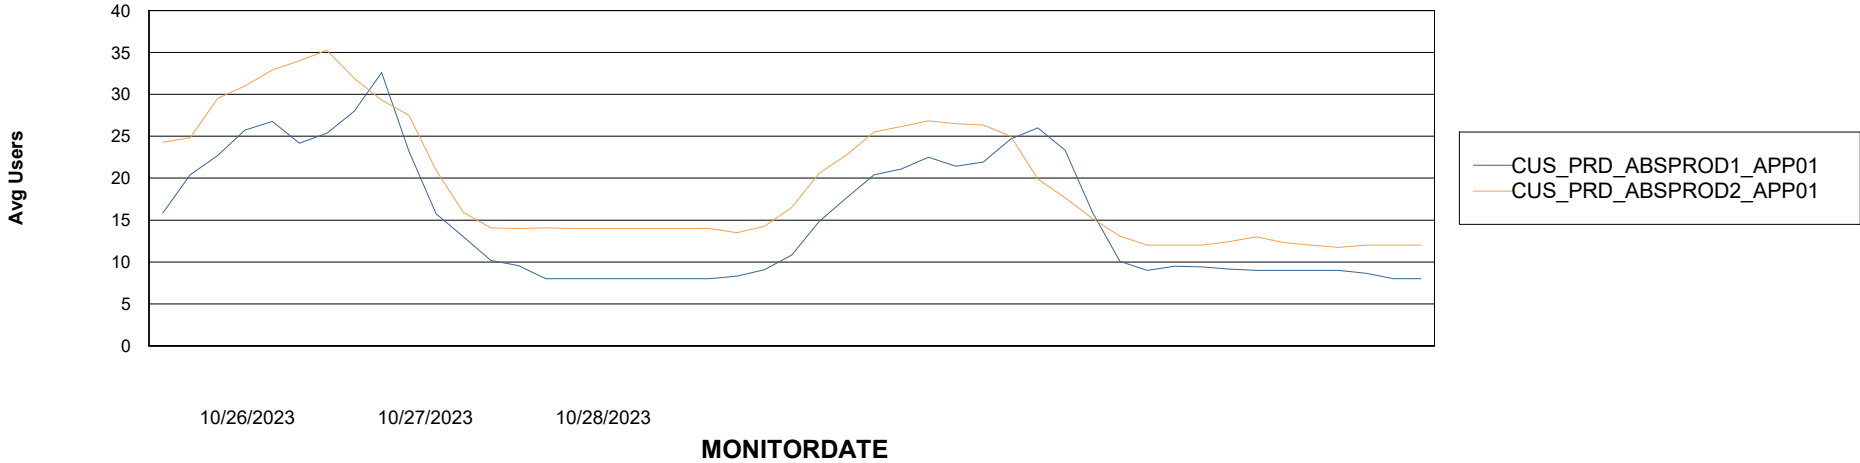

Weekly SLA Customer Report

Customer CUS_Production (24/7)
Database ID 131

ABSSolute Application Server Services

Avg memory used per ABS Server Service

Avg users per day per ABS server

Weekly SLA Customer Report