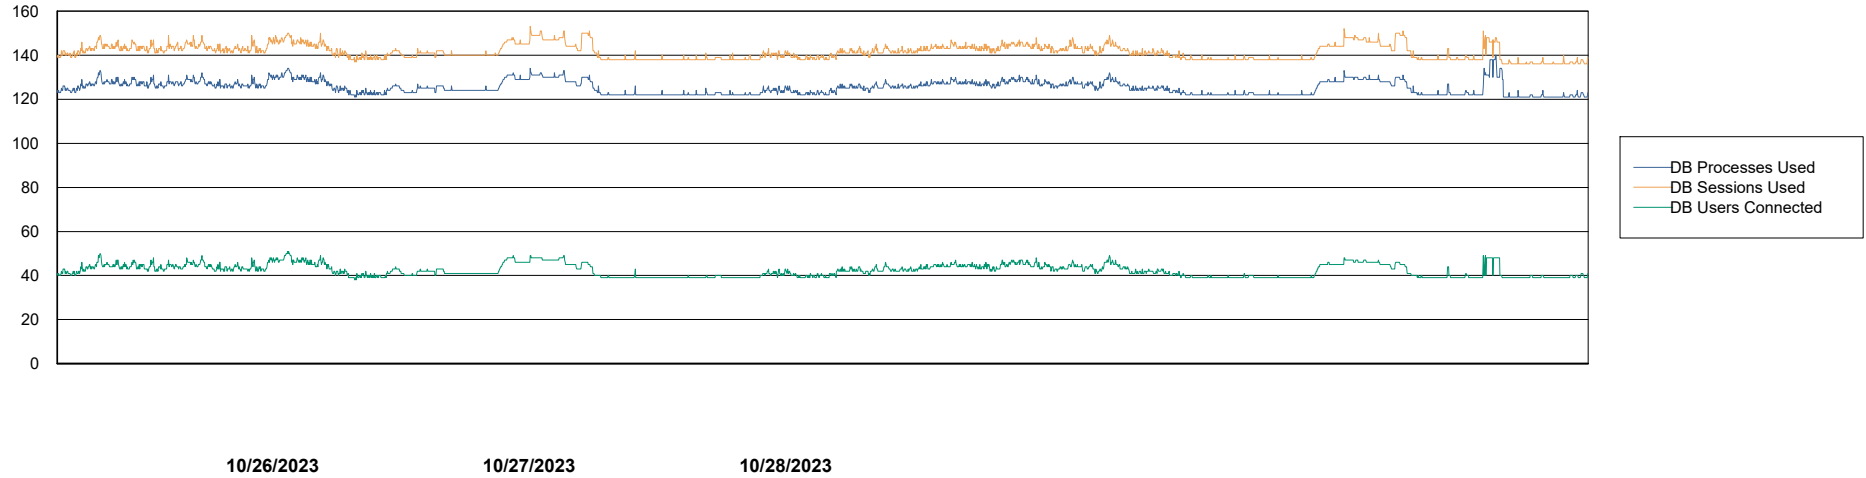

Database Performance CUS_PRD_ABSDB1_ABS1