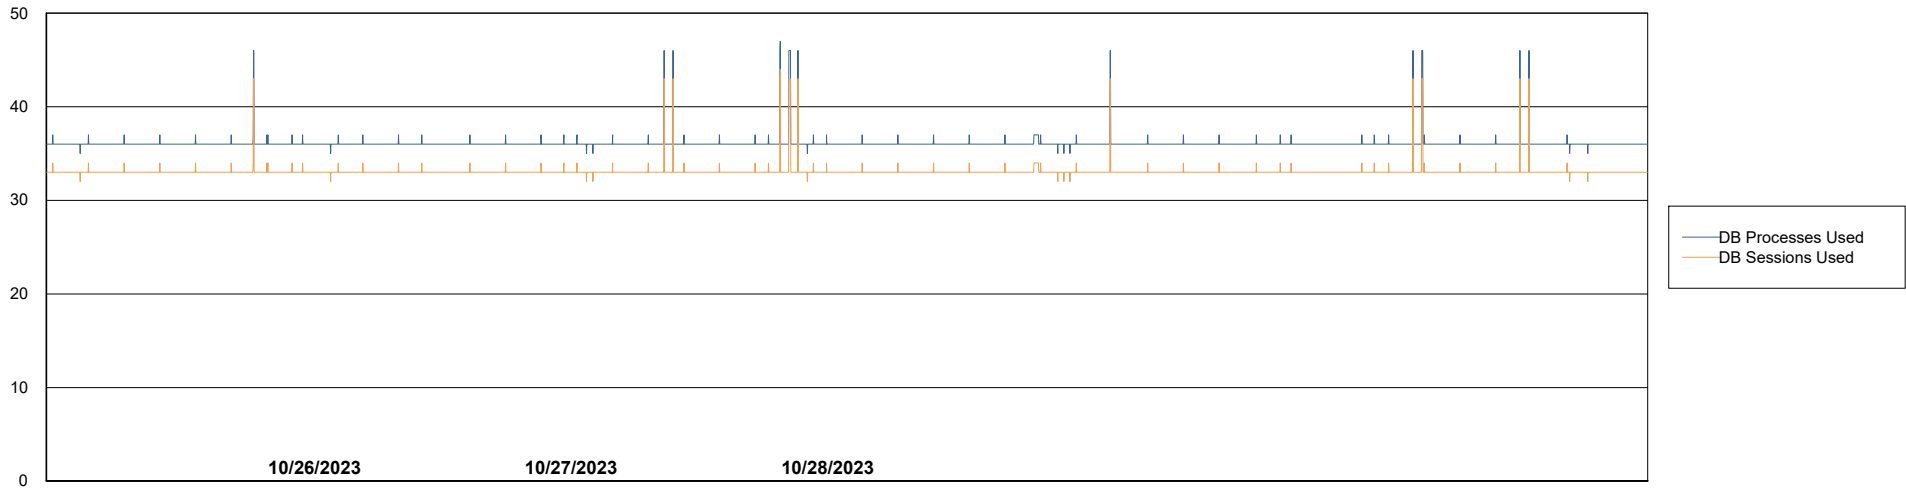

Database Performance CUS_PRD_ABSDB2_HSBABS1

DB Processes Max 1,000