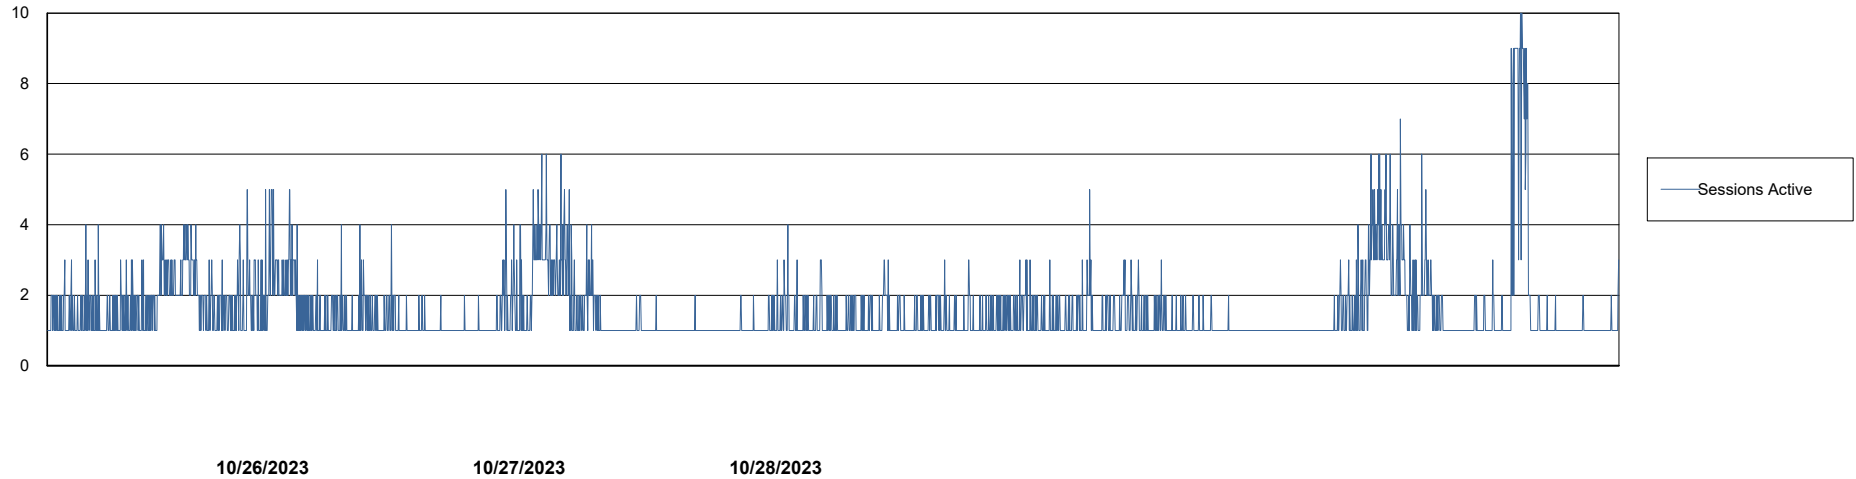

Database Performance CUS_PRD_ABSDB1_ABS1