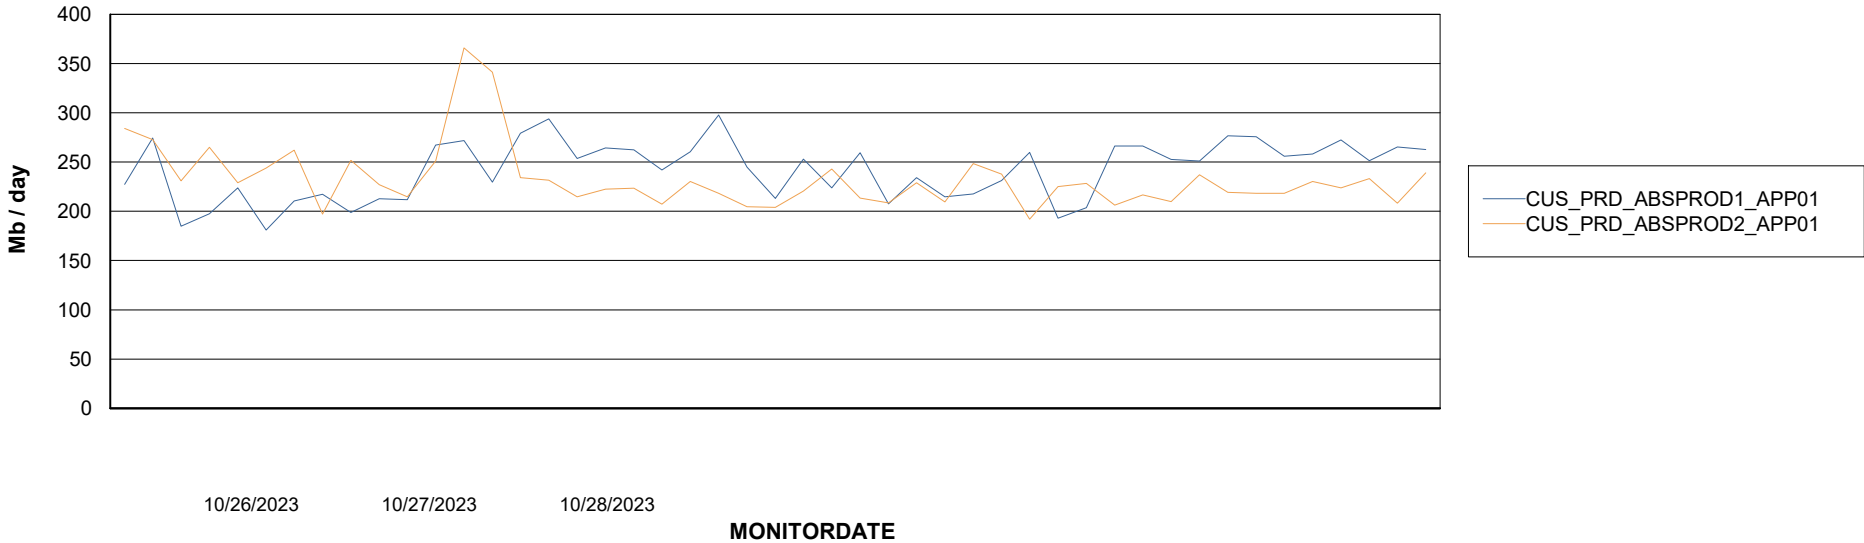

ABSSolute Application Server Services

Avg memory used per ABS Server Service