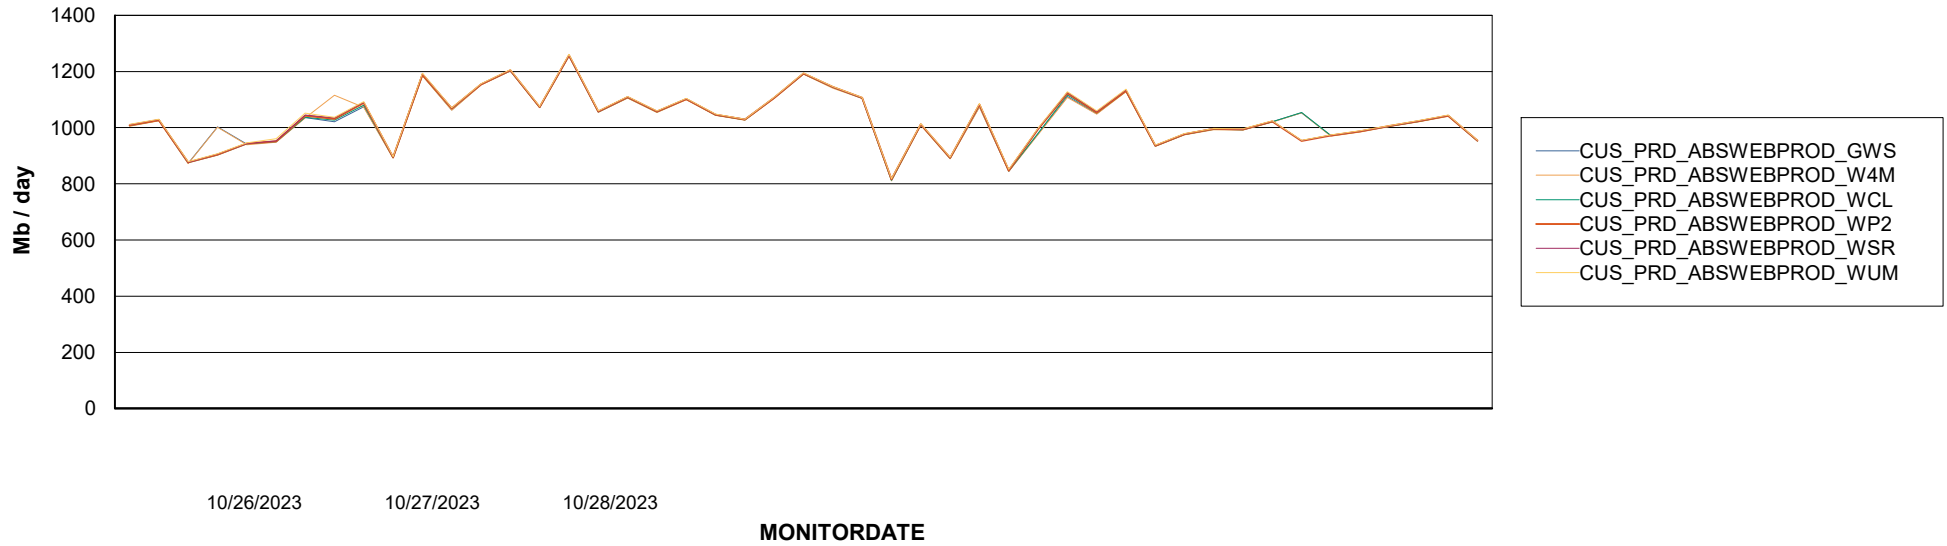

ABSSolute Web Component Services

Avg memory used per ABS Web component