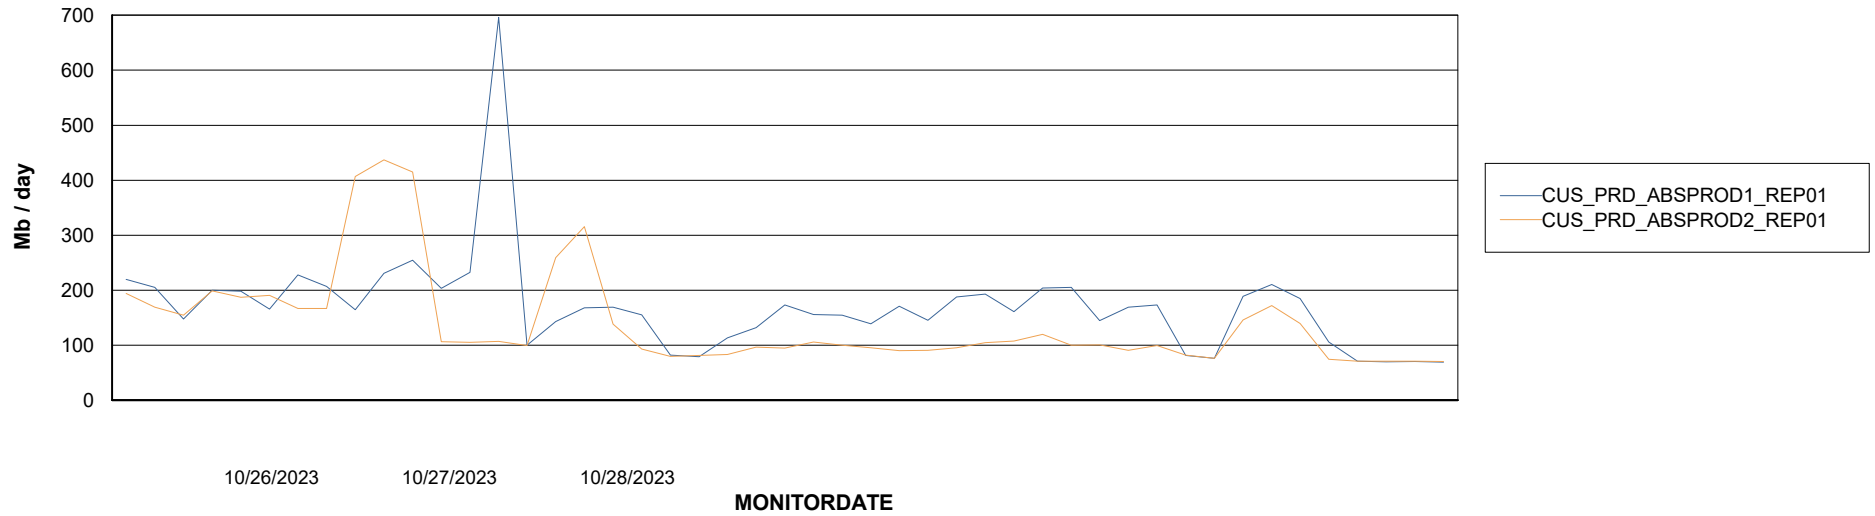

ABSSolute Application ReportServer Services

Avg memory used per ReportServer Service