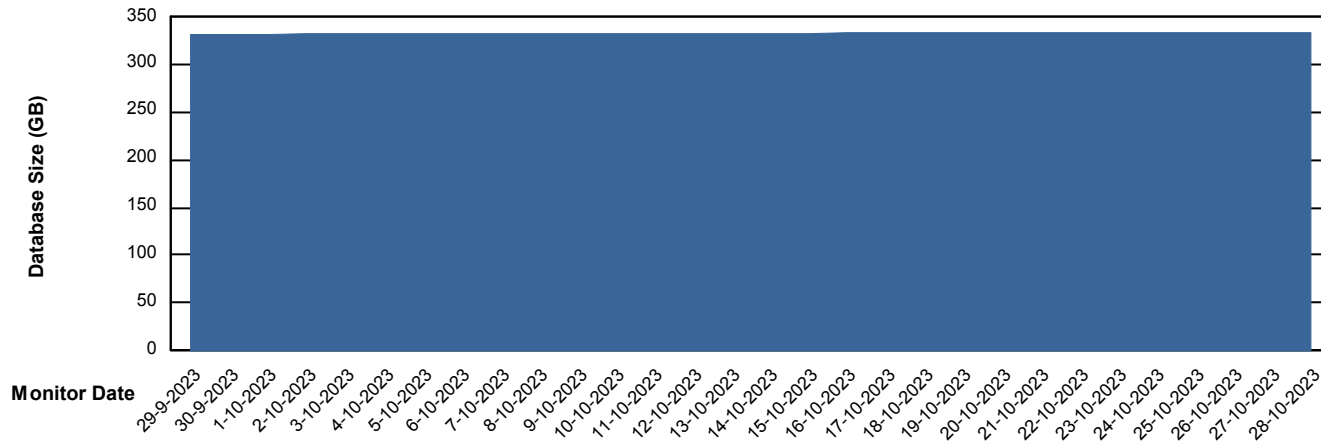

DATABASE SIZE CLODB_PRD_CLO-ORA01

Database growth over last month