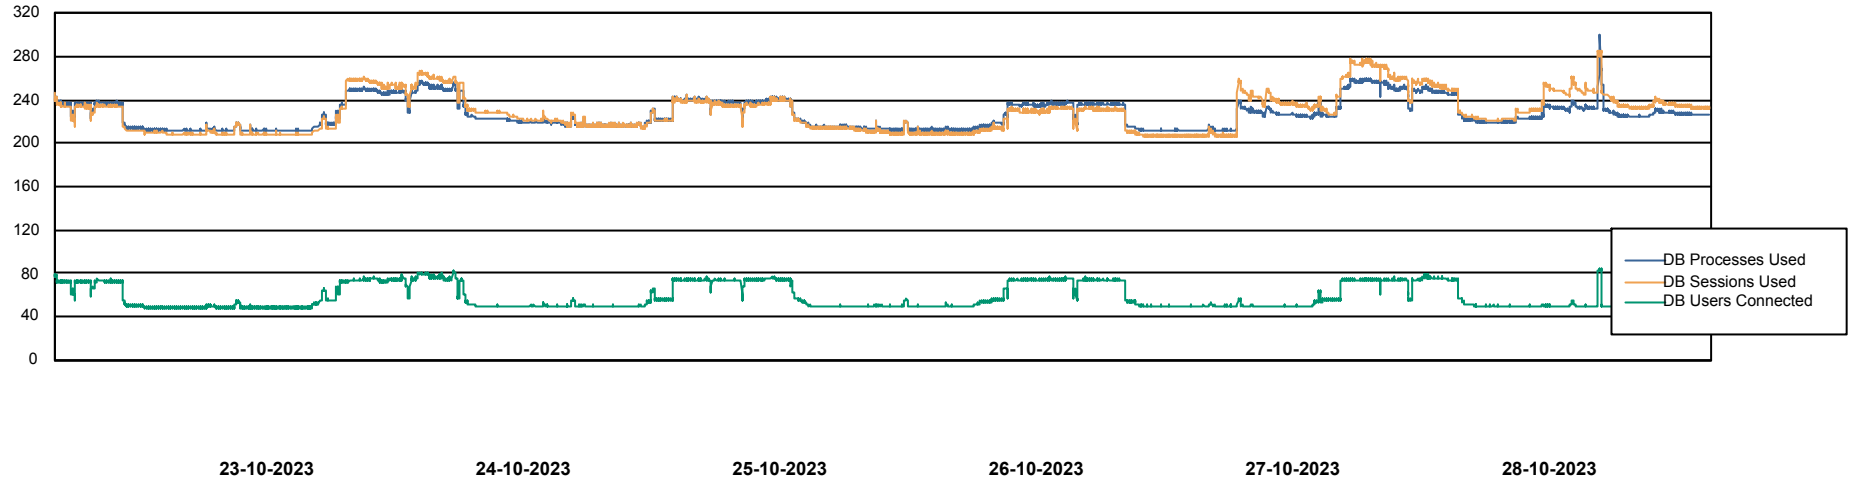

Database Performance CLODB_PRD_CLO-ORA01