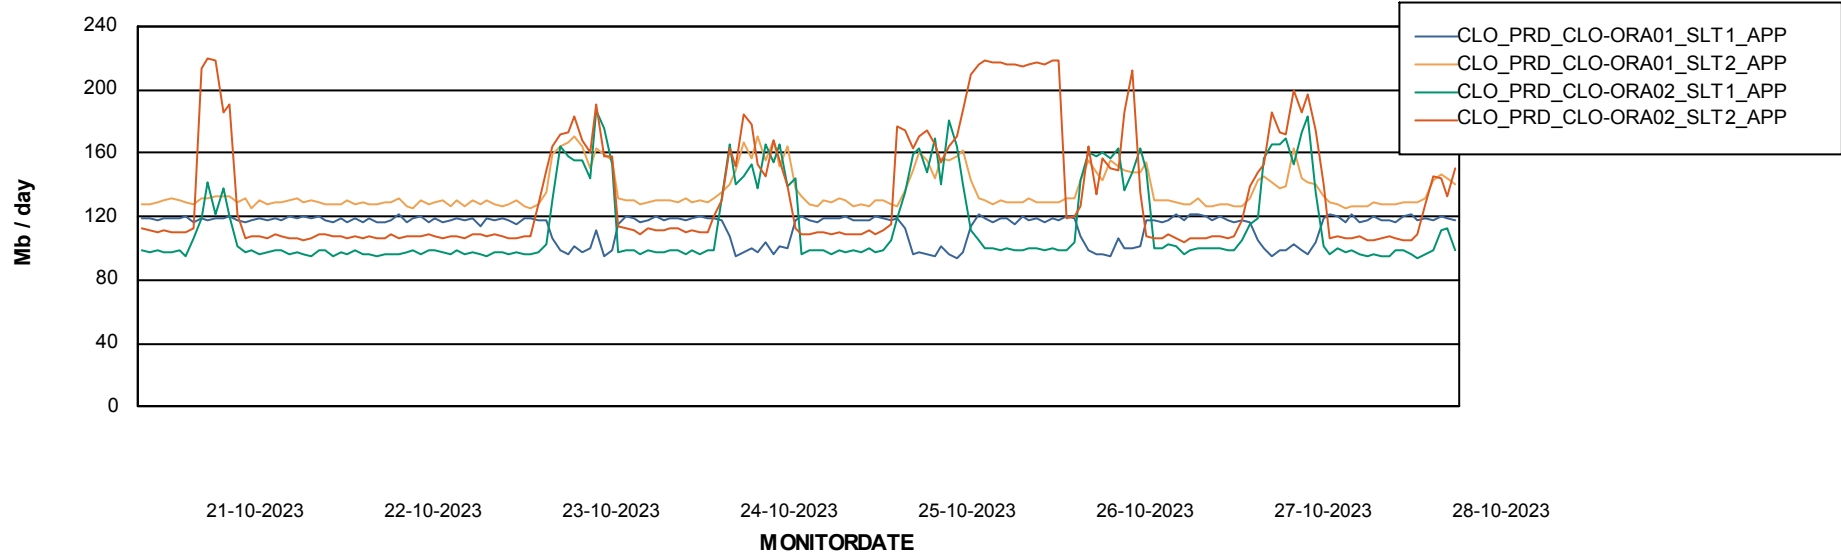

ABSSolute Application Server Services

Avg memory used per ABS Server Service