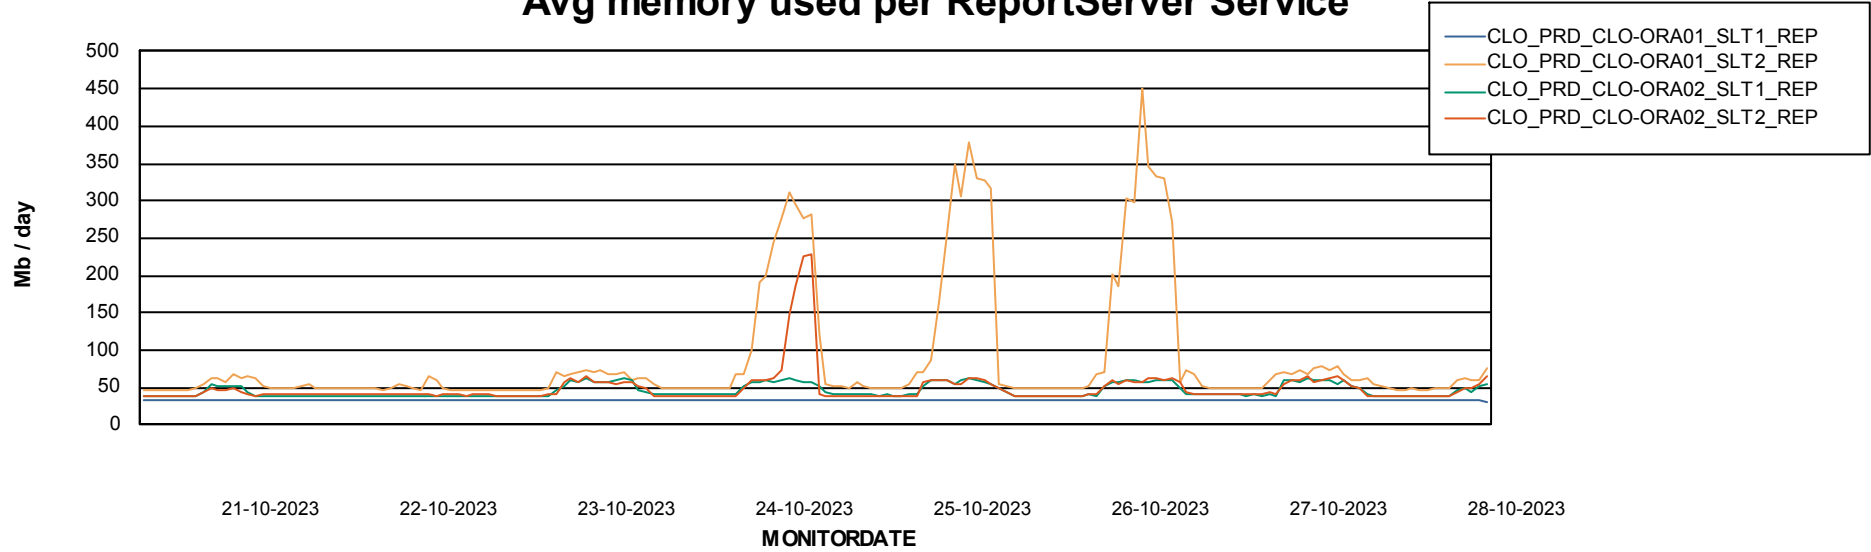

ABSSolute Application ReportServer Services

Avg memory used per ReportServer Service