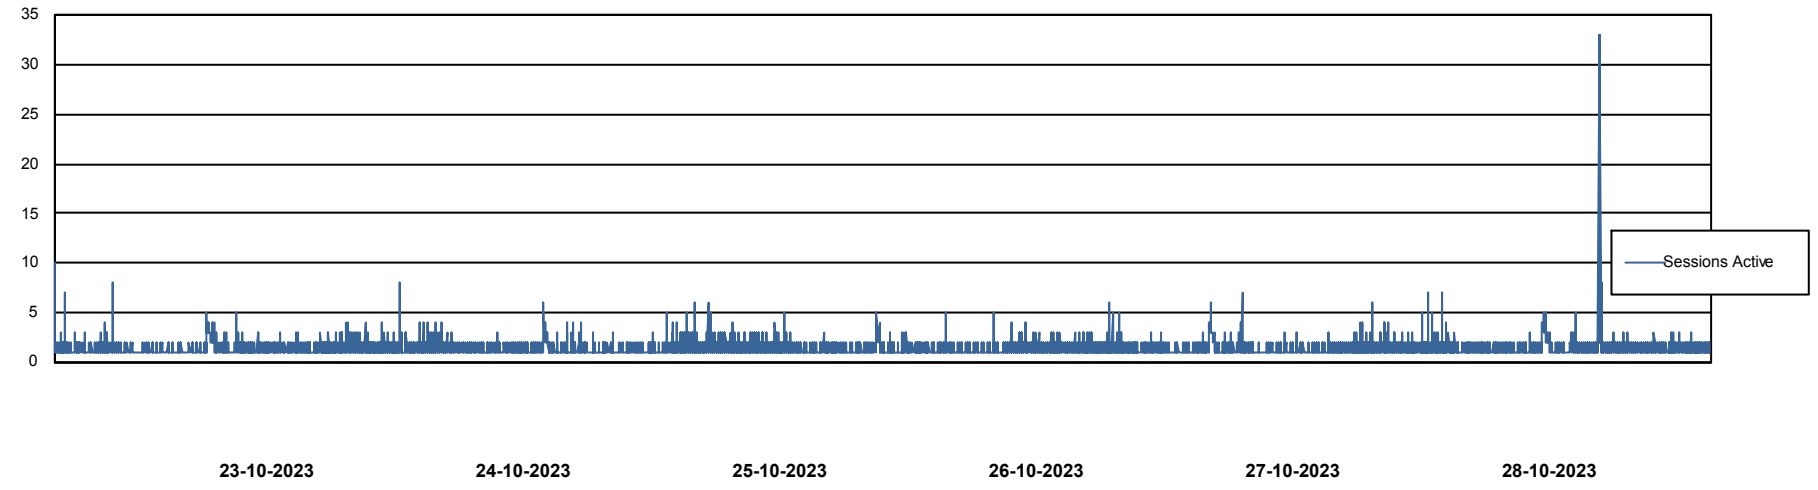

Database Performance CLODB_PRD_CLO-ORA01