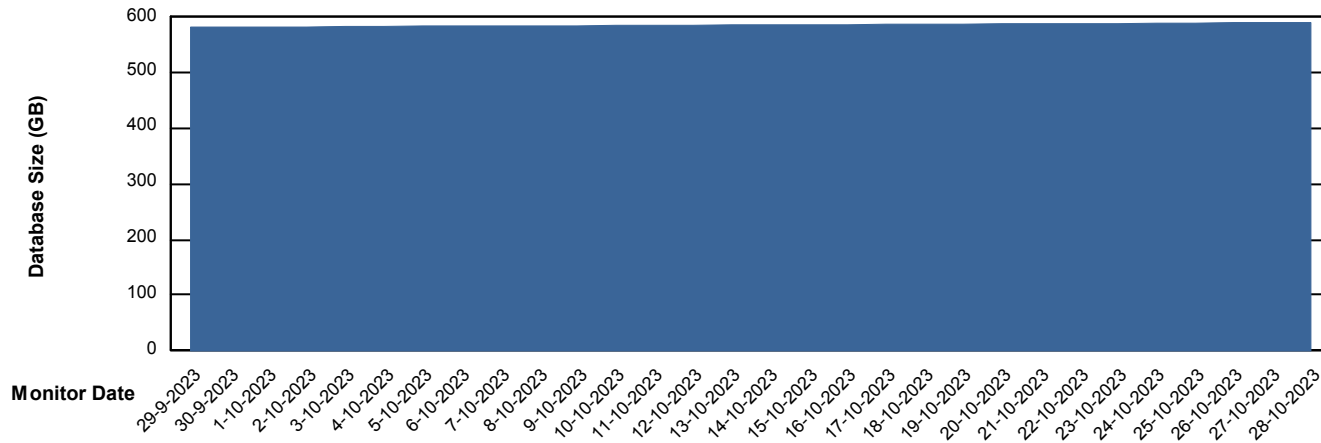

DATABASE SIZE BGG_PRD_DEDC-DB07_DB_Production

Database growth over last month