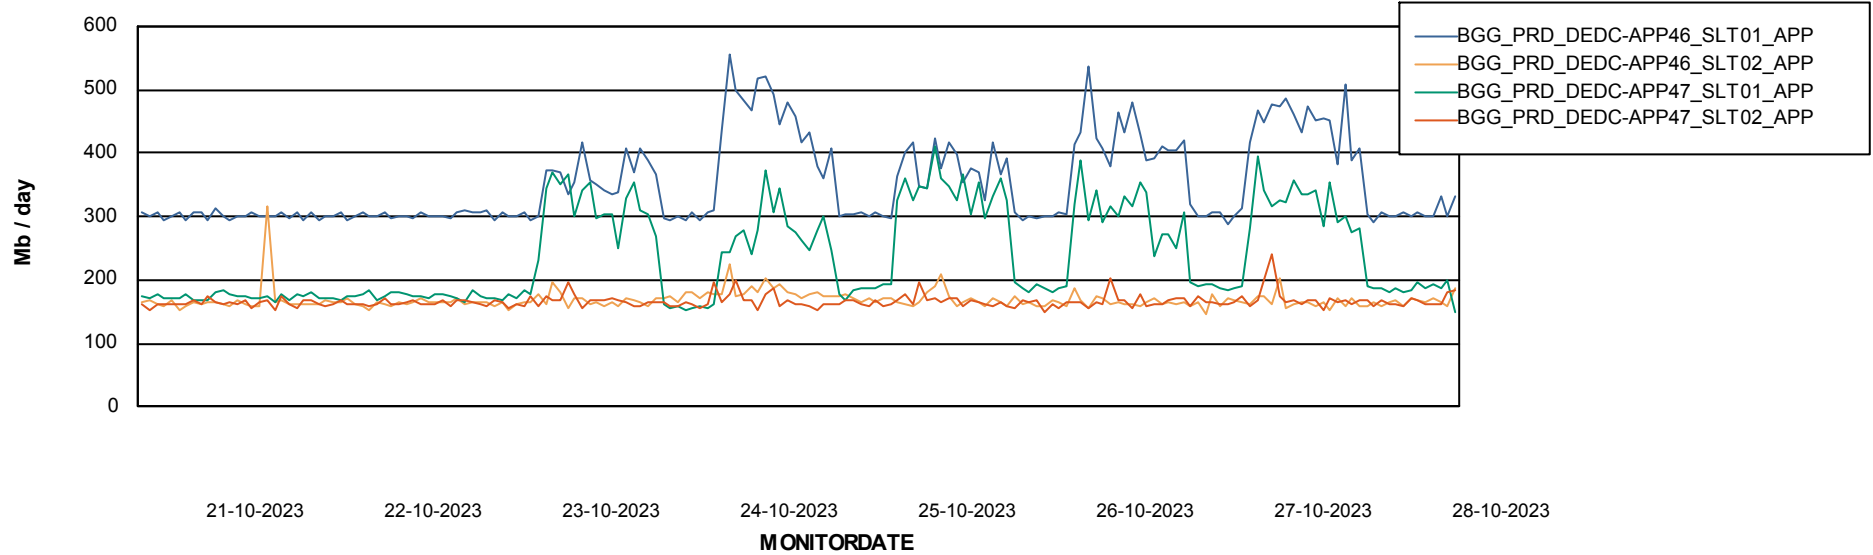

ABSolute Application Server Services

Avg memory used per ABS Server Service