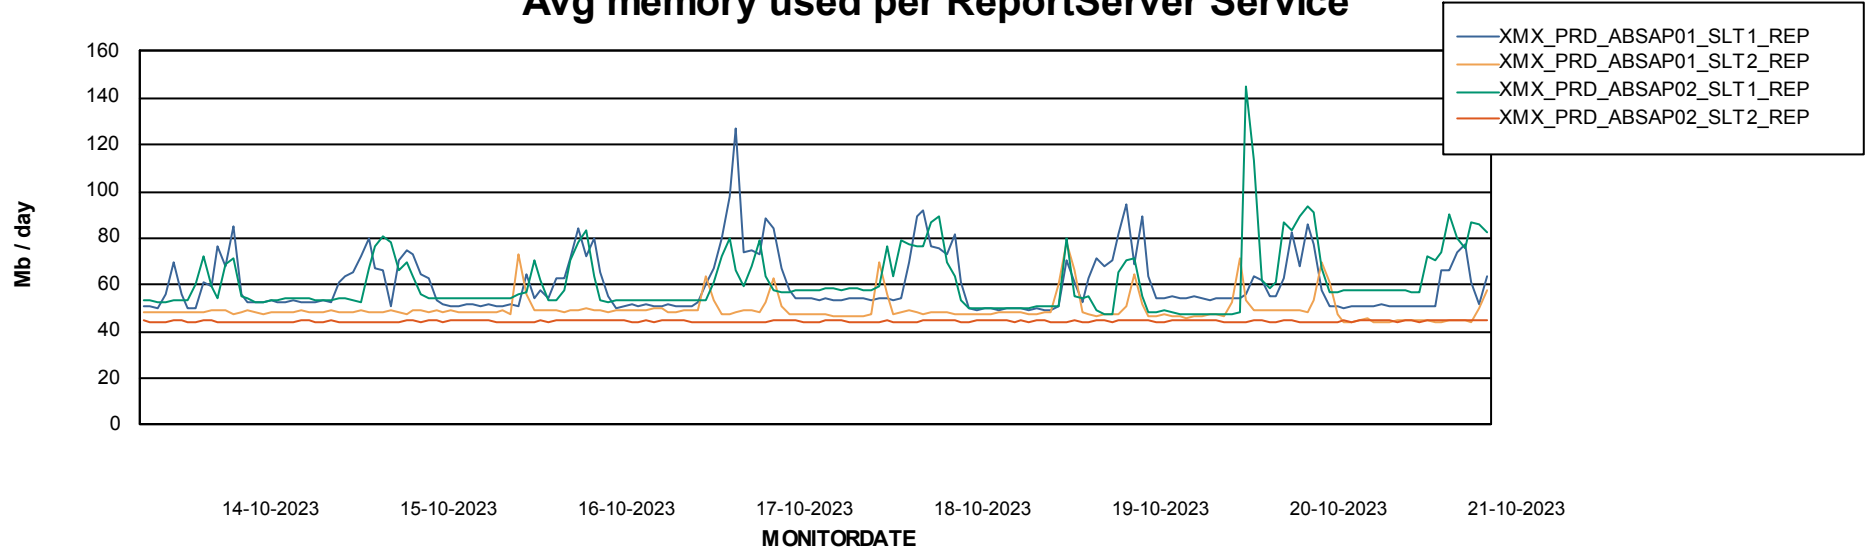

Standby Database Health XMX Production (24/7)

Recovery lag for last 7 days

Weekly SLA Customer Report

Customer XMX Production (24/7)
Database ID 146

ABSSolute Application Server Services

Avg memory used per ABS Server Service

Avg users per day per ABS server

Weekly SLA Customer Report

Customer XMX Production (24/7)
Database ID 146

ABSSolute Application ReportServer Services

Avg memory used per ReportServer Service

Weekly SLA Customer Report

Customer XMX Production (24/7)
Database ID 146

ABSSolute Web Component Services

Avg memory used per ABS Web component

Weekly SLA Customer Report

Customer XMX Production (24/7)
Database ID 146

Disaster per ABS component