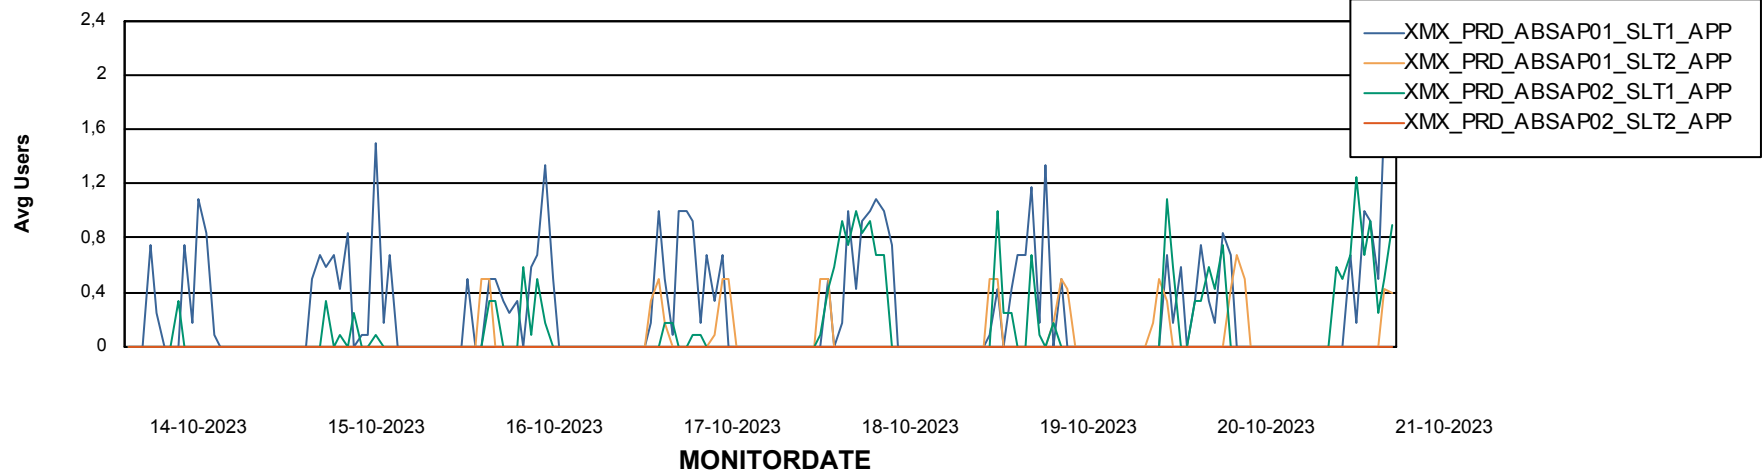

DATABASE SIZE XMX_PROD_ABSDB01_PRDB

Database growth over last month

Weekly SLA Customer Report

Customer XMX Production (24/7)
 Database ID 146

Database Tablespace XMX_PROD_ABSDB01_PRDB

Date	Tablespace Name	Filesize (Gb)	Usedsize (Gb)	Percentage free
21-10-2023	ABSDATA	4	2	46
	INDX	8	0	100
20-10-2023	ABSDATA	4	2	46
	INDX	8	0	100
19-10-2023	ABSDATA	4	2	46
	INDX	8	0	100
18-10-2023	ABSDATA	4	2	46
	INDX	8	0	100
17-10-2023	ABSDATA	4	2	46
	INDX	8	0	100
16-10-2023	ABSDATA	4	2	46
	INDX	8	0	100
15-10-2023	ABSDATA	4	2	46
	INDX	8	0	100

Standby Database Health XMX Production (24/7)

Recovery lag for last 7 days

Weekly SLA Customer Report

Customer XMX Production (24/7)
Database ID 146

ABSSolute Application Server Services

Avg memory used per ABS Server Service

Avg users per day per ABS server

Weekly SLA Customer Report

Customer XMX Production (24/7)
Database ID 146

ABSSolute Application ReportServer Services

Avg memory used per ReportServer Service

Weekly SLA Customer Report