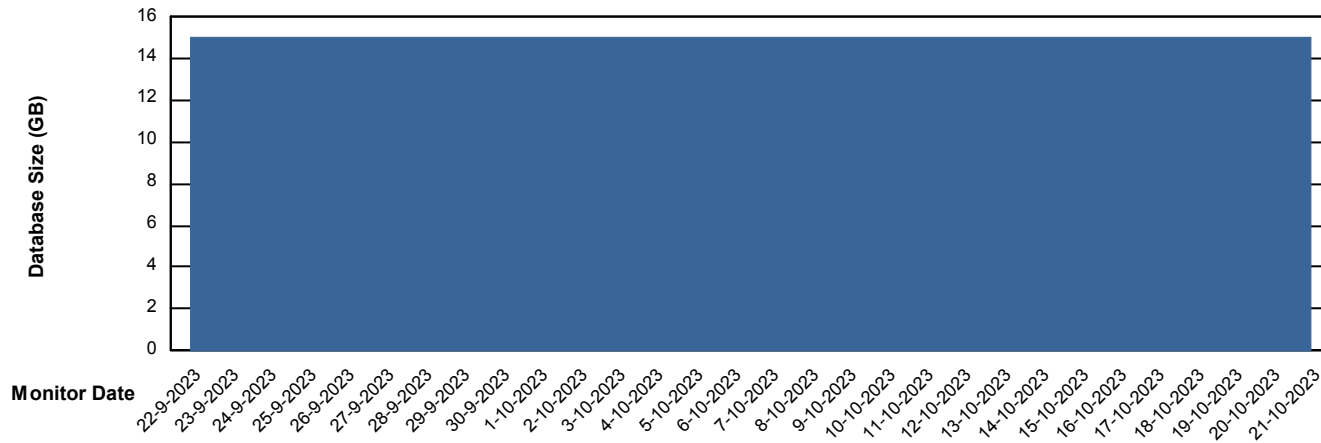

Weekly SLA Customer Report

Customer XMX Production (24/7)
Database ID 146

Database Performance XMX_PROD_ABSDB01_PRDB

Weekly SLA Customer Report

Customer XMX Production (24/7)
Database ID 146

Database Performance XMX_PROD_ABSDB02_SBDB

DATABASE SIZE XMX_PROD_ABSDB01_PRDB

Database growth over last month

Weekly SLA Customer Report

Customer XMX Production (24/7)
 Database ID 146

Database Tablespace XMX_PROD_ABSDB01_PRDB

Date	Tablespace Name	Filesize (Gb)	Usedsize (Gb)	Percentage free
21-10-2023	ABSDATA	4	2	46
	INDX	8	0	100
20-10-2023	ABSDATA	4	2	46
	INDX	8	0	100
19-10-2023	ABSDATA	4	2	46
	INDX	8	0	100
18-10-2023	ABSDATA	4	2	46
	INDX	8	0	100
17-10-2023	ABSDATA	4	2	46
	INDX	8	0	100
16-10-2023	ABSDATA	4	2	46
	INDX	8	0	100
15-10-2023	ABSDATA	4	2	46
	INDX	8	0	100