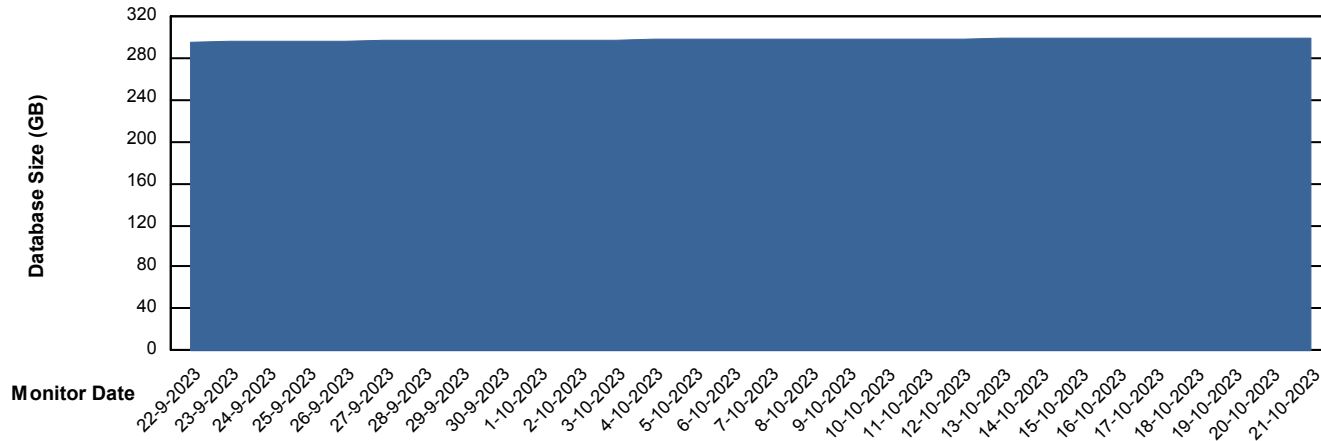

DATABASE SIZE VOSDB_Production

Database growth over last month