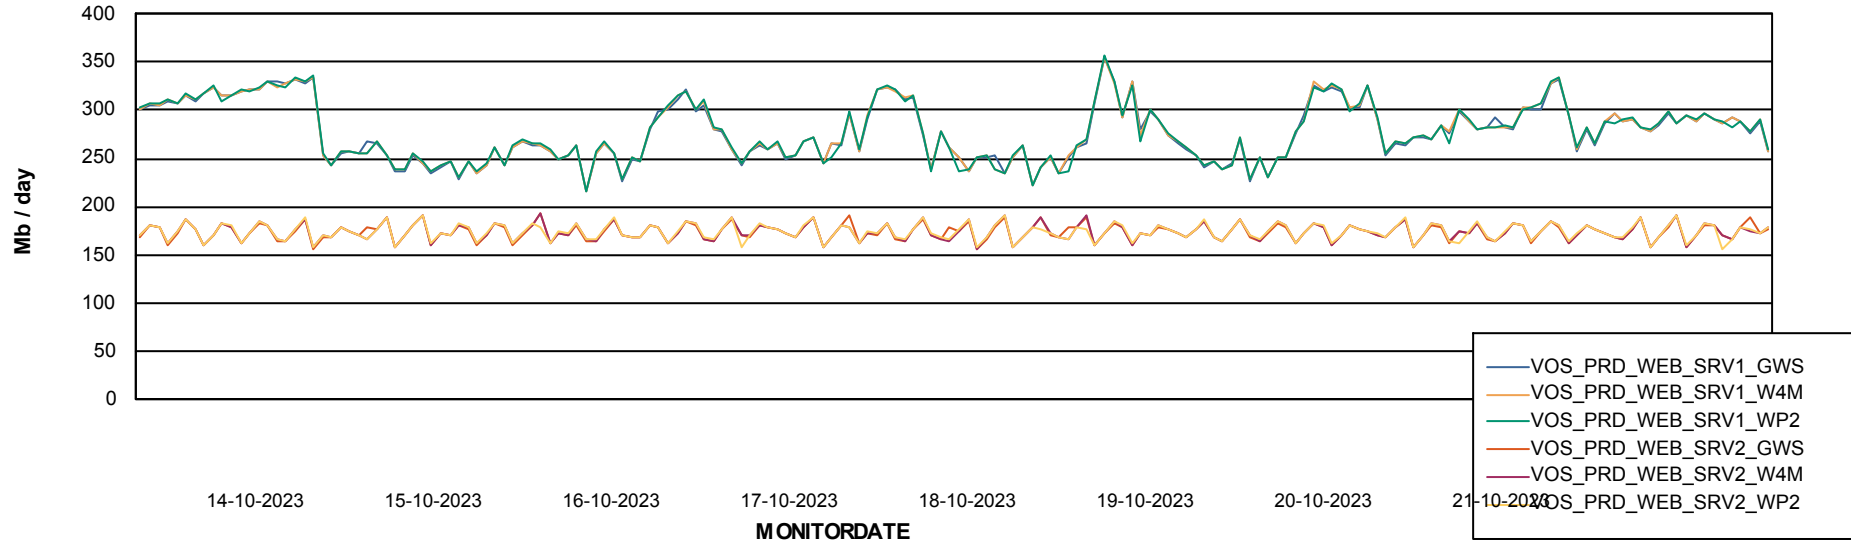

ABSSolute Web Component Services

Avg memory used per ABS Web component