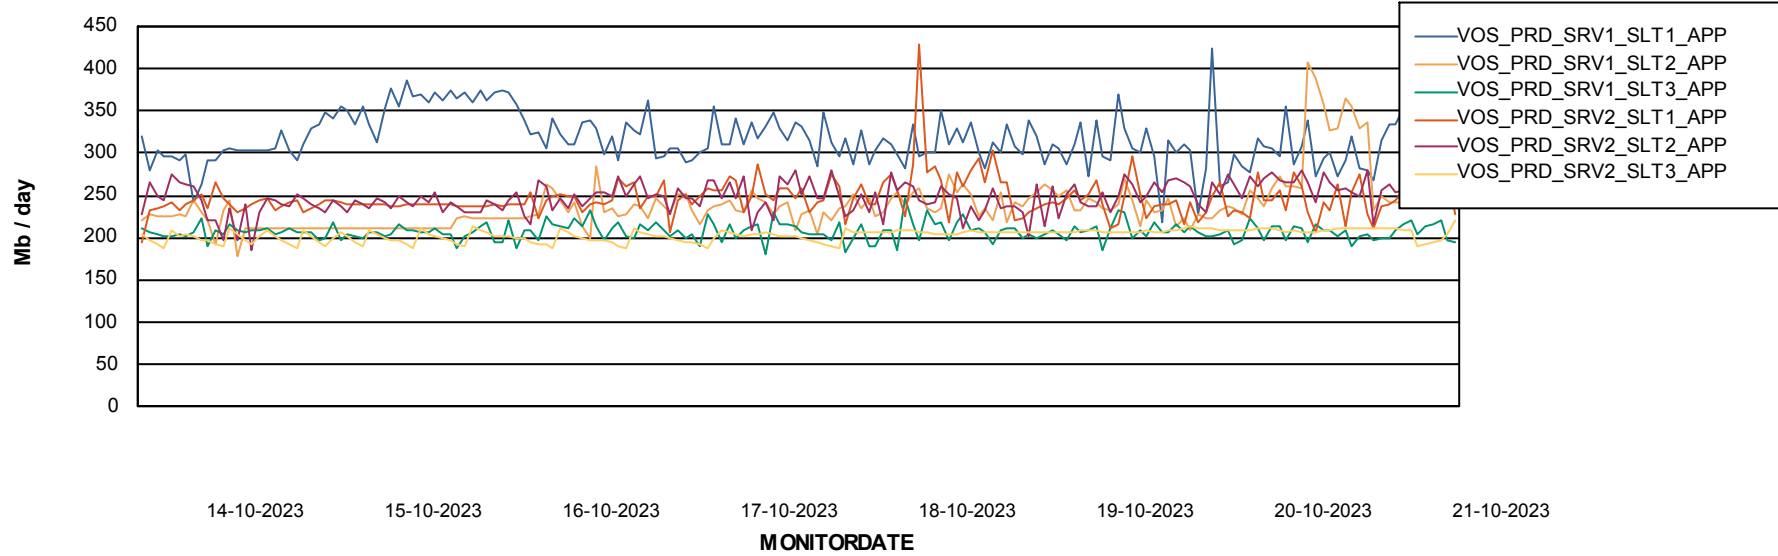

ABSSolute Application Server Services

Avg memory used per ABS Server Service