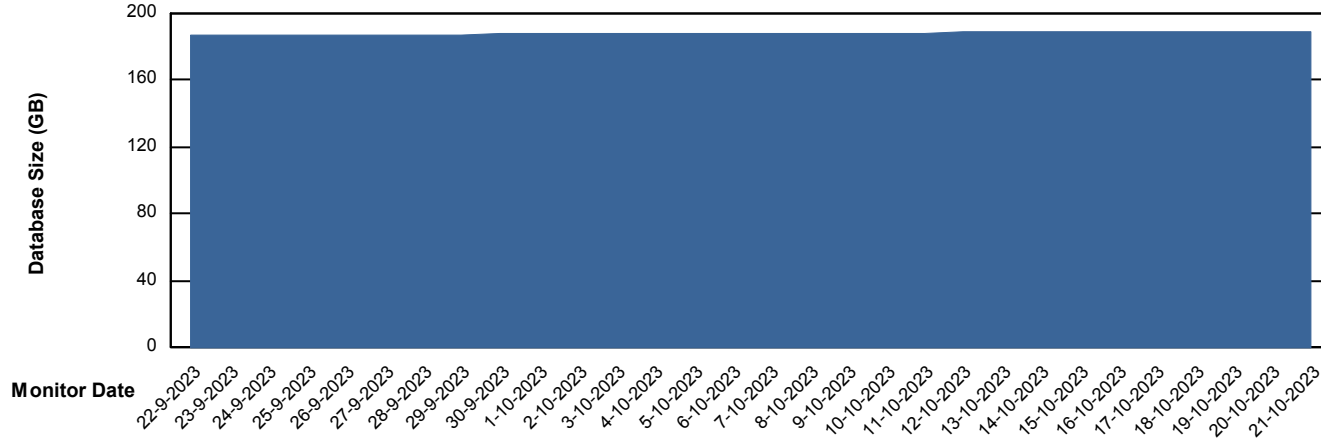

Customer VOS_Production
Database ID 143

Database Performance VOSDB_Standby

Weekly SLA Customer Report

Customer VOS_Production
Database ID 143

DATABASE SIZE VOSDB_BI

Database growth over last month

DATABASE SIZE VOSDB_Production