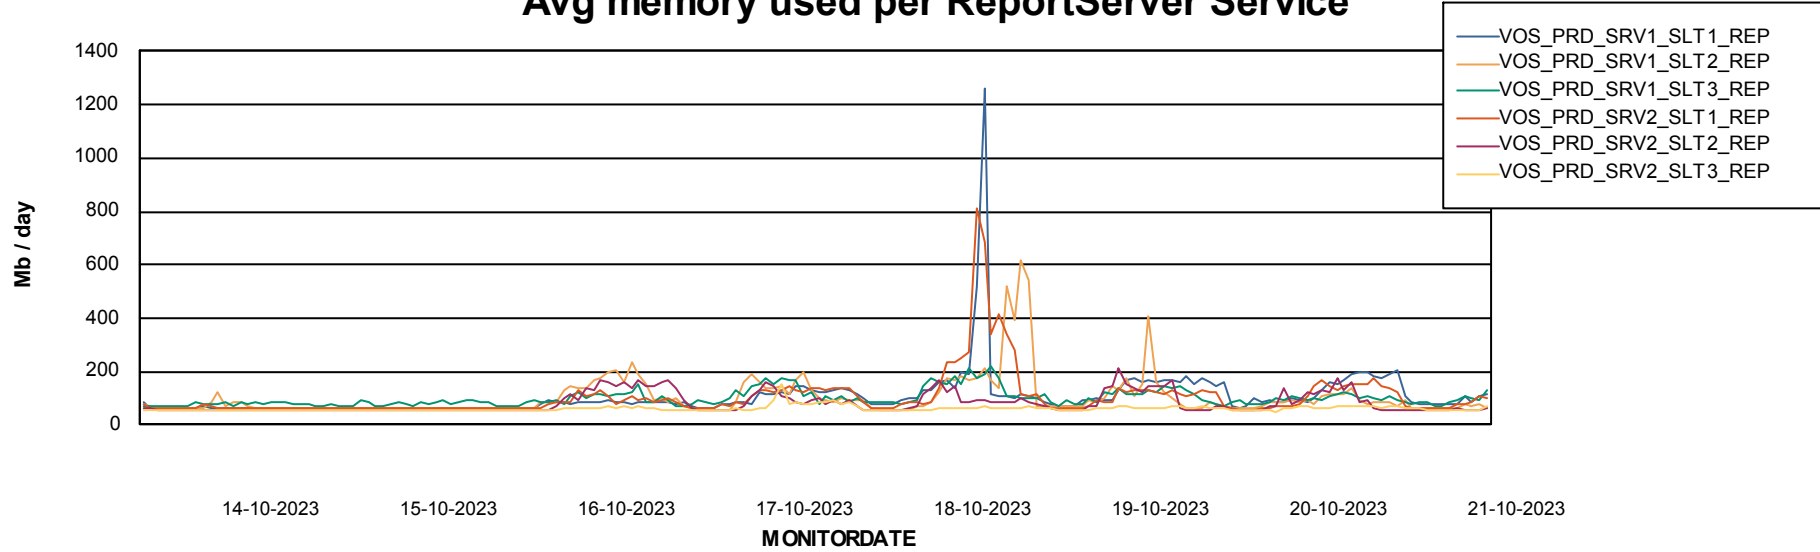

Avg memory used per ABS Server Service

Avg users per day per ABS server

Weekly SLA Customer Report

Customer VOS_Production
Database ID 143

ABSSolute Application ReportServer Services

Avg memory used per ReportServer Service