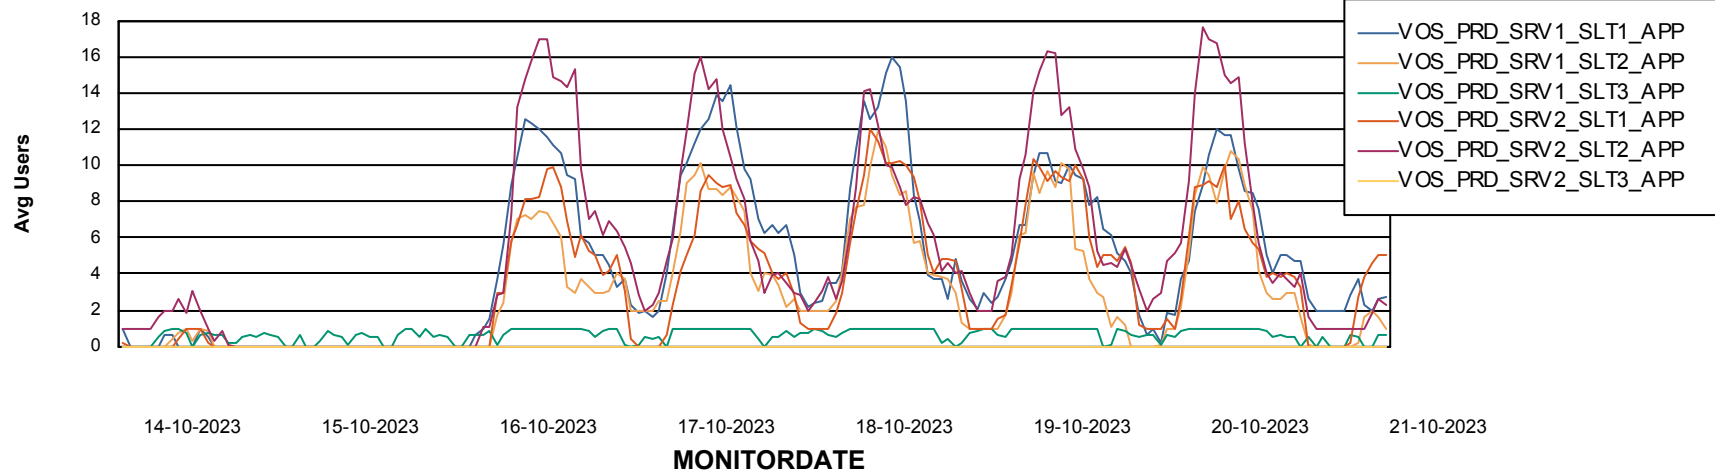

Avg users per day per ABS server