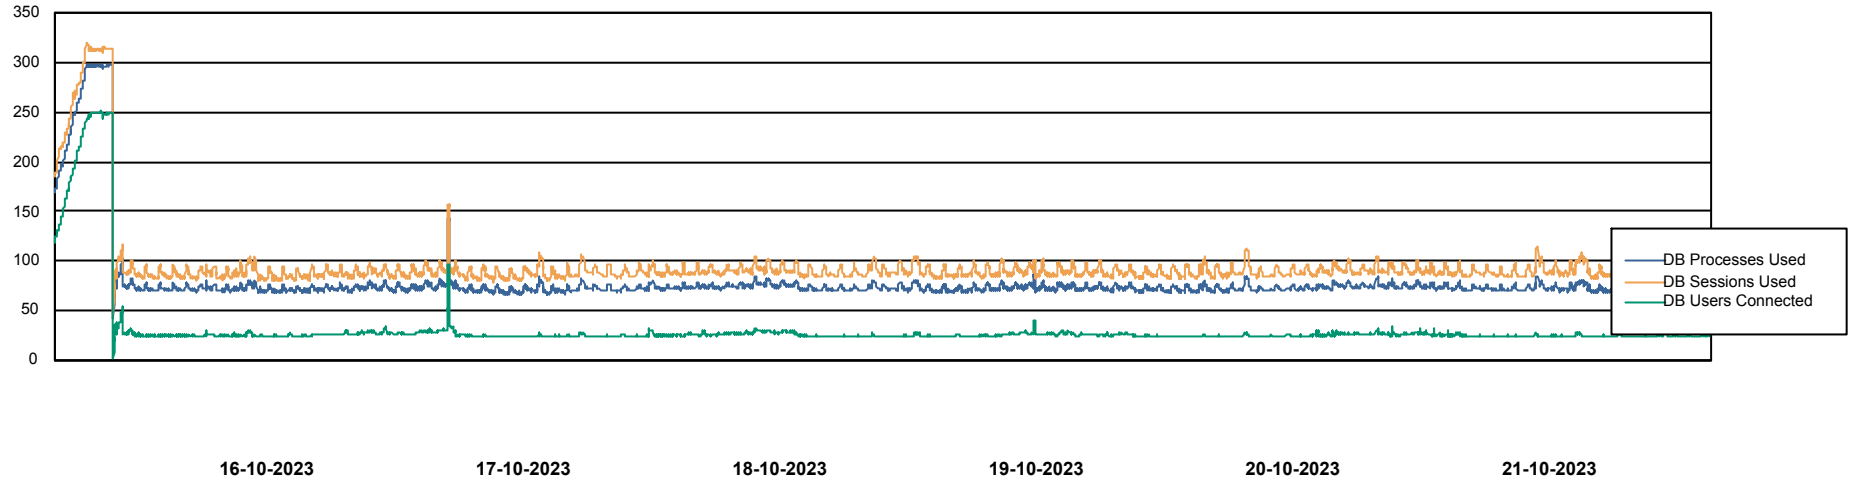

Database Performance VENDB_Production