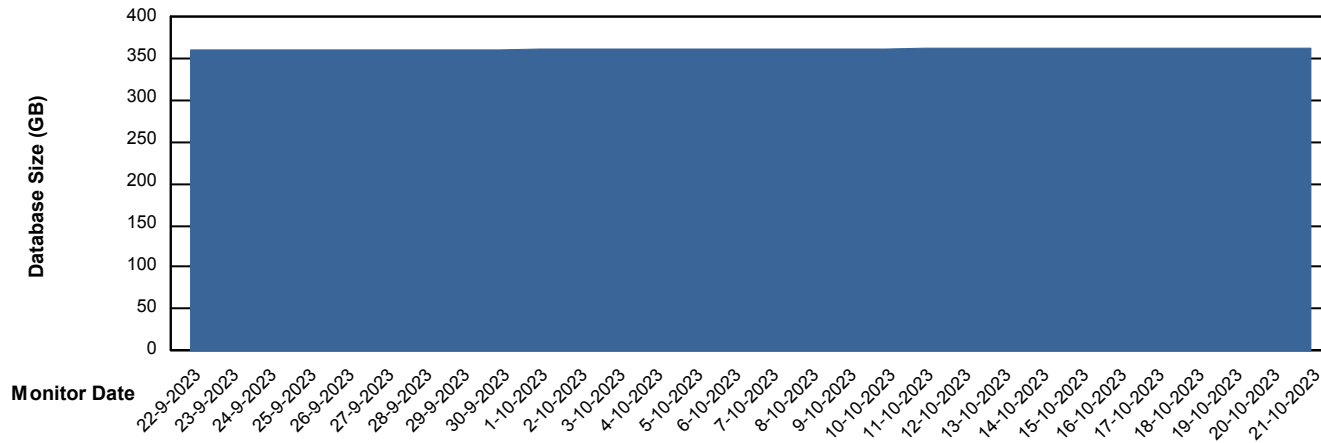

DATABASE SIZE VENDB_Production

Database growth over last month