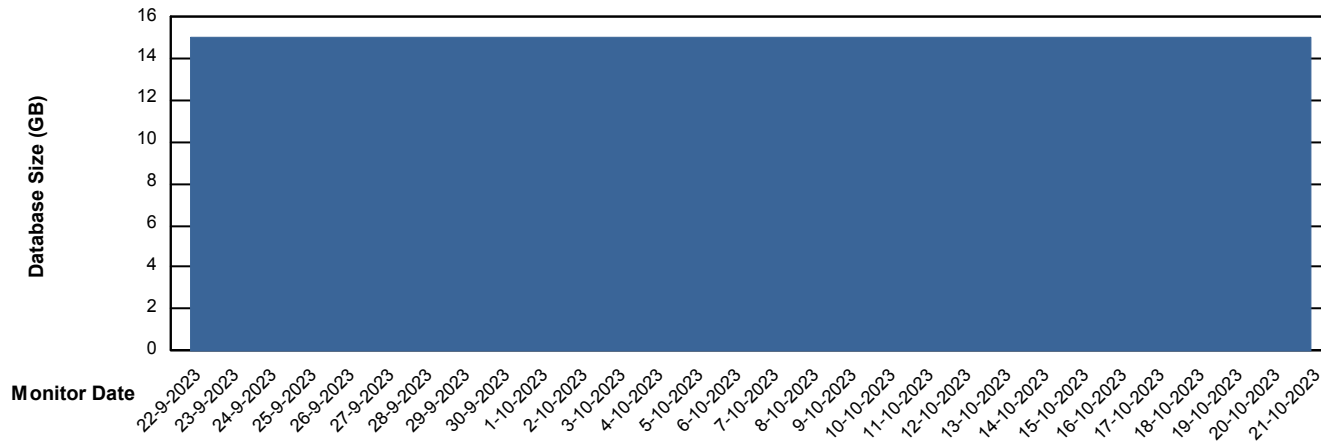

Weekly SLA Customer Report

Customer SPI_Production
Database ID 49

Database Performance SPIDB_Production

Weekly SLA Customer Report

Customer SPI_Production
Database ID 49

Database Performance SPIDB_Standby

DATABASE SIZE SPIDB_Production

Database growth over last month

Weekly SLA Customer Report

Customer SPI_Production
 Database ID 49

Database Tablespace SPIDB_Production

Date	Tablespace Name	Filesize (Gb)	Usedsize (Gb)	Percentage free
21-10-2023	ABSDATA	5	3	45
	INDX	8	5	42
20-10-2023	ABSDATA	5	3	45
	INDX	8	5	42
19-10-2023	ABSDATA	5	3	45
	INDX	8	5	42
18-10-2023	ABSDATA	5	3	45
	INDX	8	5	42
17-10-2023	ABSDATA	5	3	45
	INDX	8	5	42
16-10-2023	ABSDATA	5	3	45
	INDX	8	5	42
15-10-2023	ABSDATA	5	3	45
	INDX	8	5	42