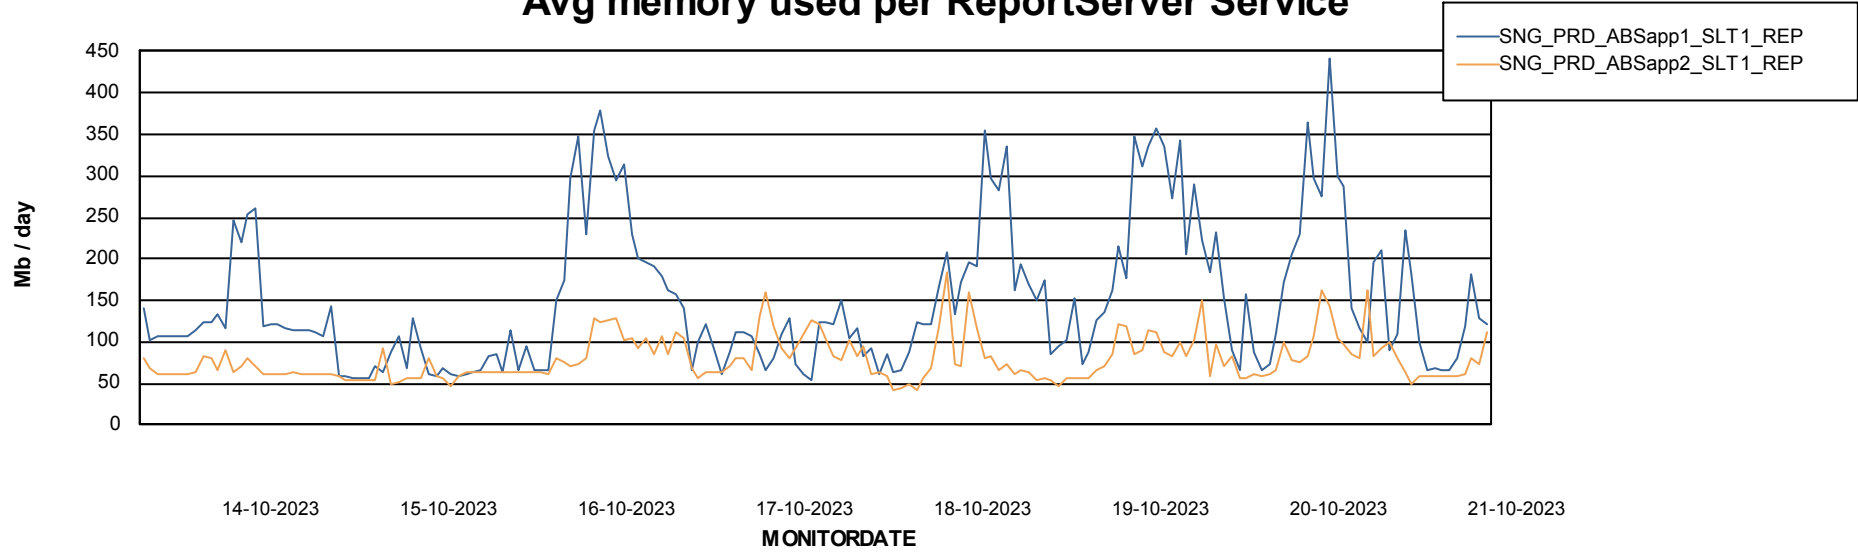

ABSSolute Application ReportServer Services

Avg memory used per ReportServer Service