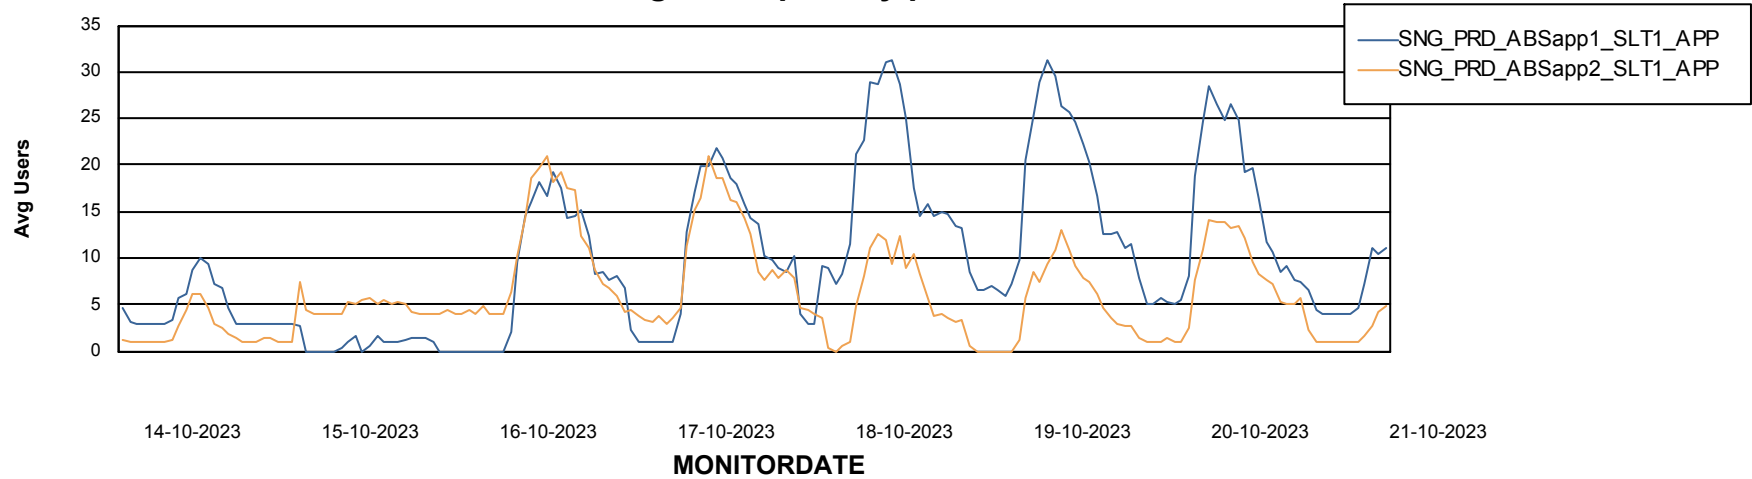

Database Performance SNG_PRD_ORACLE1

Weekly SLA Customer Report

Customer SNG_Production
 Database ID 70

DATABASE SIZE SNG_PRD_ORACLE1

Database growth over last month

Database Tablespace SNG_PRD_ORACLE1

Date	Tablespace Name	Filesize (Gb)	Usedsize (Gb)	Percentage free
21-10-2023	ABSDATA	54	41	25
	INDX	135	111	18
20-10-2023	ABSDATA	54	41	25
	INDX	135	111	18
19-10-2023	ABSDATA	54	41	25
	INDX	135	111	18
18-10-2023	ABSDATA	54	41	25
	INDX	135	111	18
17-10-2023	ABSDATA	54	41	25
	INDX	135	111	18
16-10-2023	ABSDATA	54	41	25
	INDX	135	110	18
15-10-2023	ABSDATA	54	41	25
	INDX	135	110	18

Weekly SLA Customer Report

Customer SNG_Production
Database ID 70

ABSSolute Application Server Services

Avg memory used per ABS Server Service

Avg users per day per ABS server

Weekly SLA Customer Report

Customer SNG_Production
Database ID 70