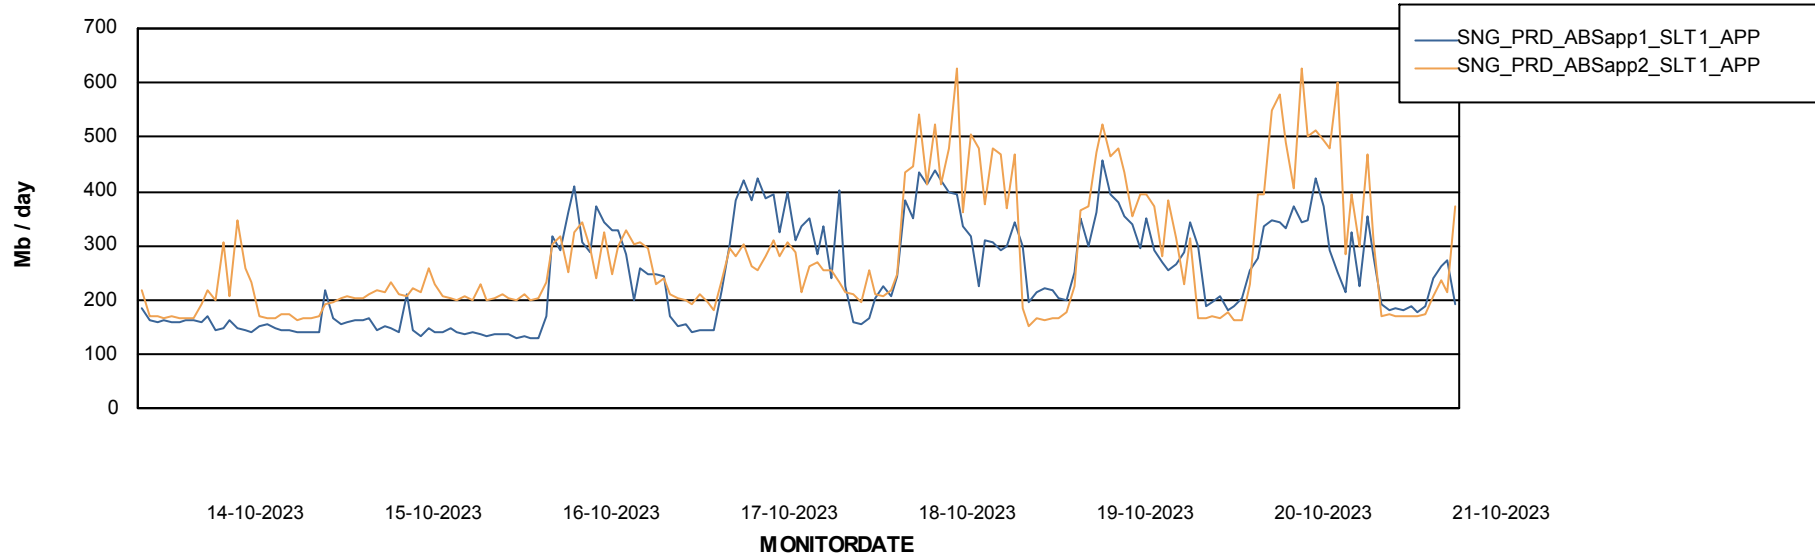

Database Performance SNG_PRD_ORACLE1

Weekly SLA Customer Report

Customer SNG_Production
 Database ID 70

DATABASE SIZE SNG_PRD_ORACLE1

Database growth over last month

Database Tablespace SNG_PRD_ORACLE1

Date	Tablespace Name	Filesize (Gb)	Usedsize (Gb)	Percentage free
21-10-2023	ABSDATA	54	41	25
	INDX	135	111	18
20-10-2023	ABSDATA	54	41	25
	INDX	135	111	18
19-10-2023	ABSDATA	54	41	25
	INDX	135	111	18
18-10-2023	ABSDATA	54	41	25
	INDX	135	111	18
17-10-2023	ABSDATA	54	41	25
	INDX	135	111	18
16-10-2023	ABSDATA	54	41	25
	INDX	135	110	18
15-10-2023	ABSDATA	54	41	25
	INDX	135	110	18

Weekly SLA Customer Report

Customer SNG_Production
Database ID 70

ABSSolute Application Server Services

Avg memory used per ABS Server Service

Avg users per day per ABS server

Weekly SLA Customer Report

Customer SNG_Production
Database ID 70