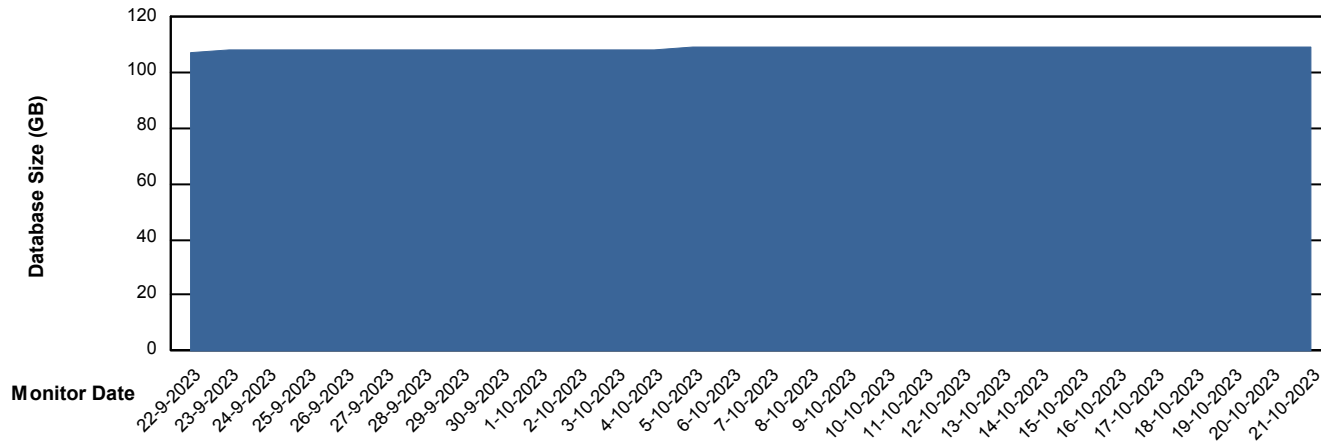

DATABASE SIZE RSS_PRD_SV1364_PRD_DB

Database growth over last month