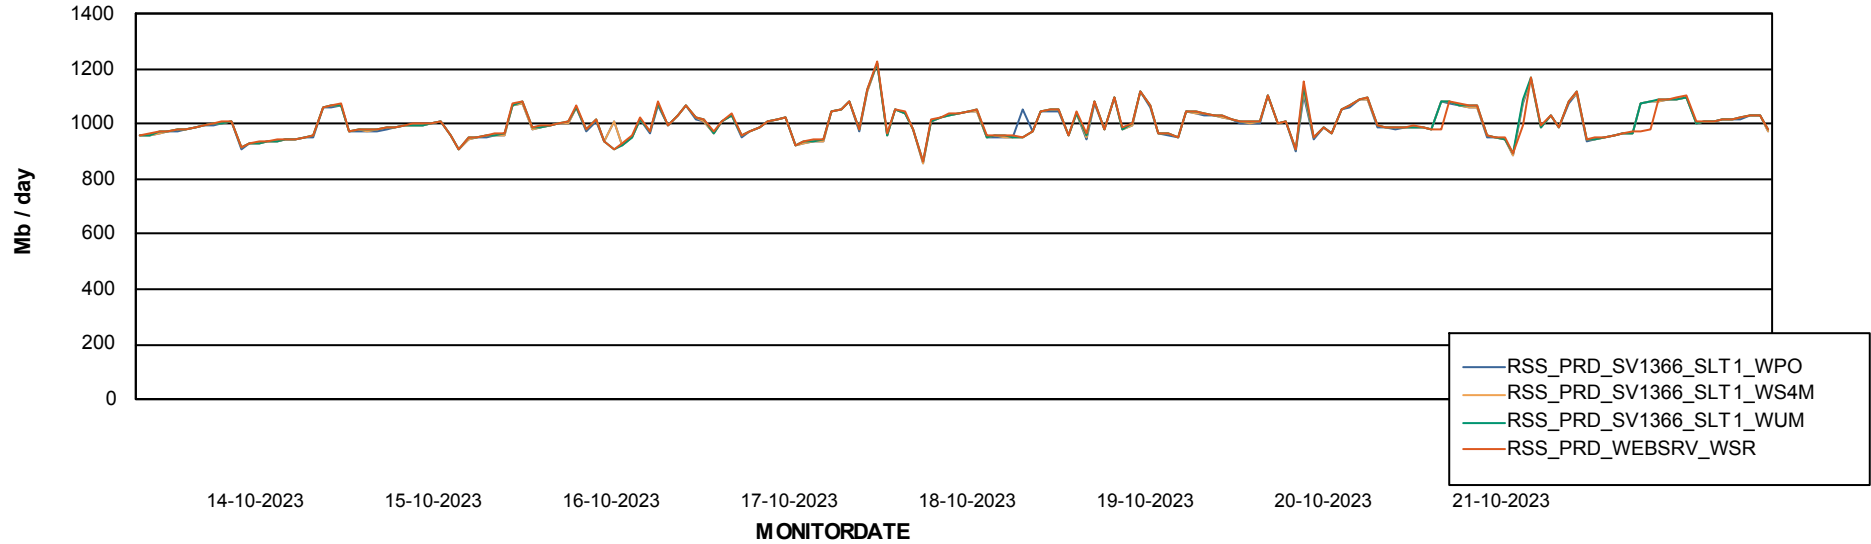

ABSSolute Web Component Services

Avg memory used per ABS Web component