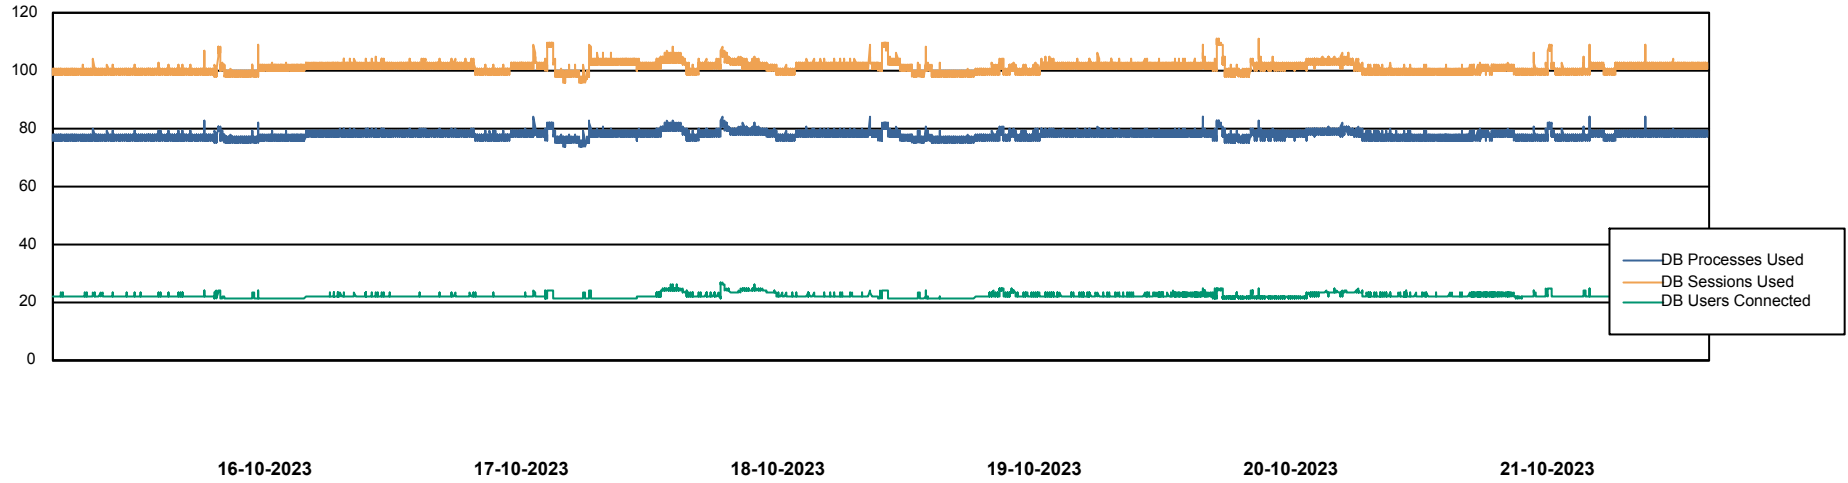

Database Performance RSS_PRD_SV1364_PRD_DB