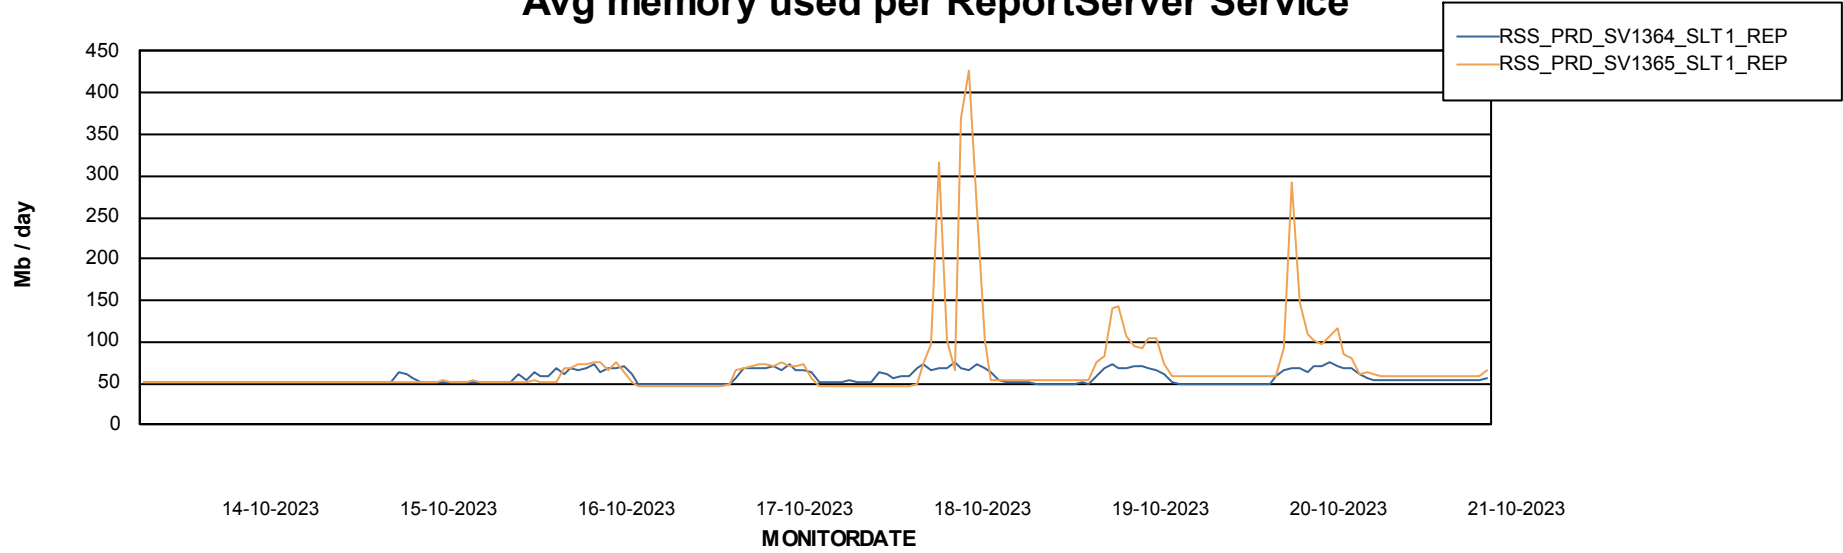

ABSSolute Application ReportServer Services

Avg memory used per ReportServer Service