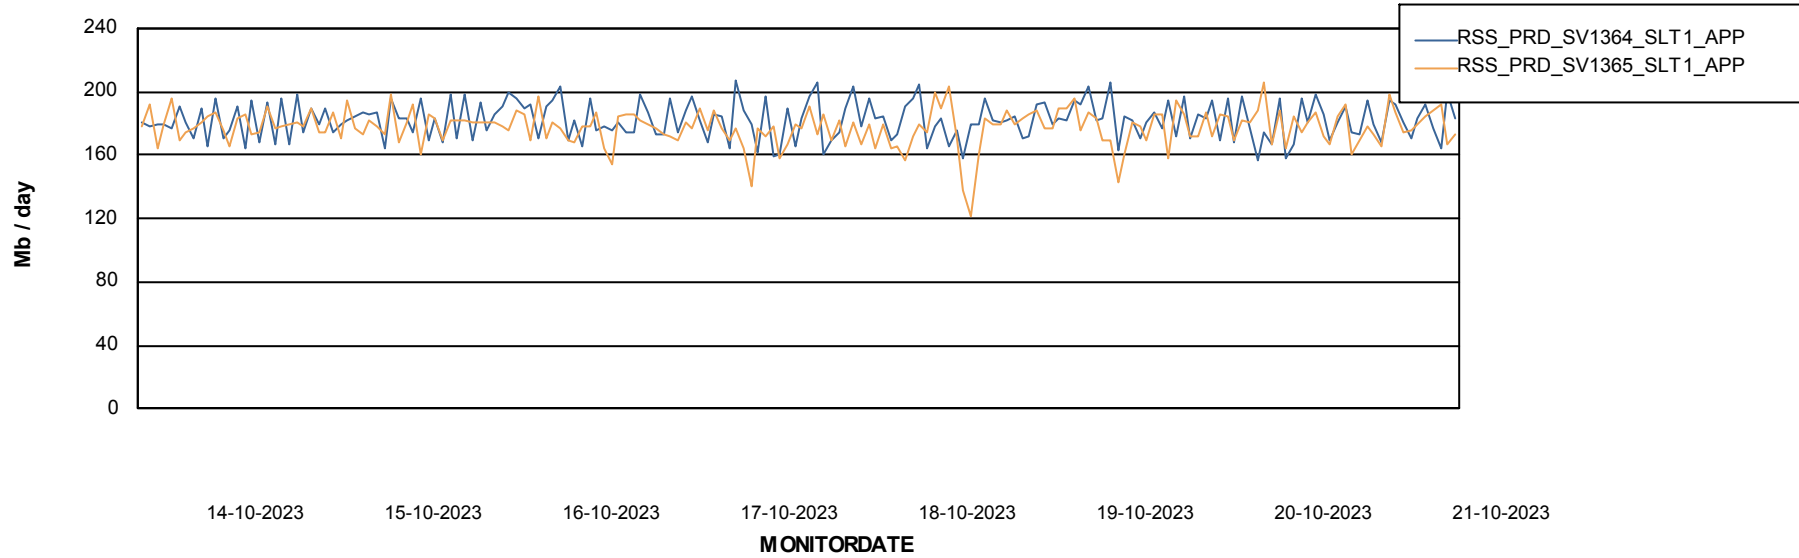

ABSSolute Application Server Services

Avg memory used per ABS Server Service