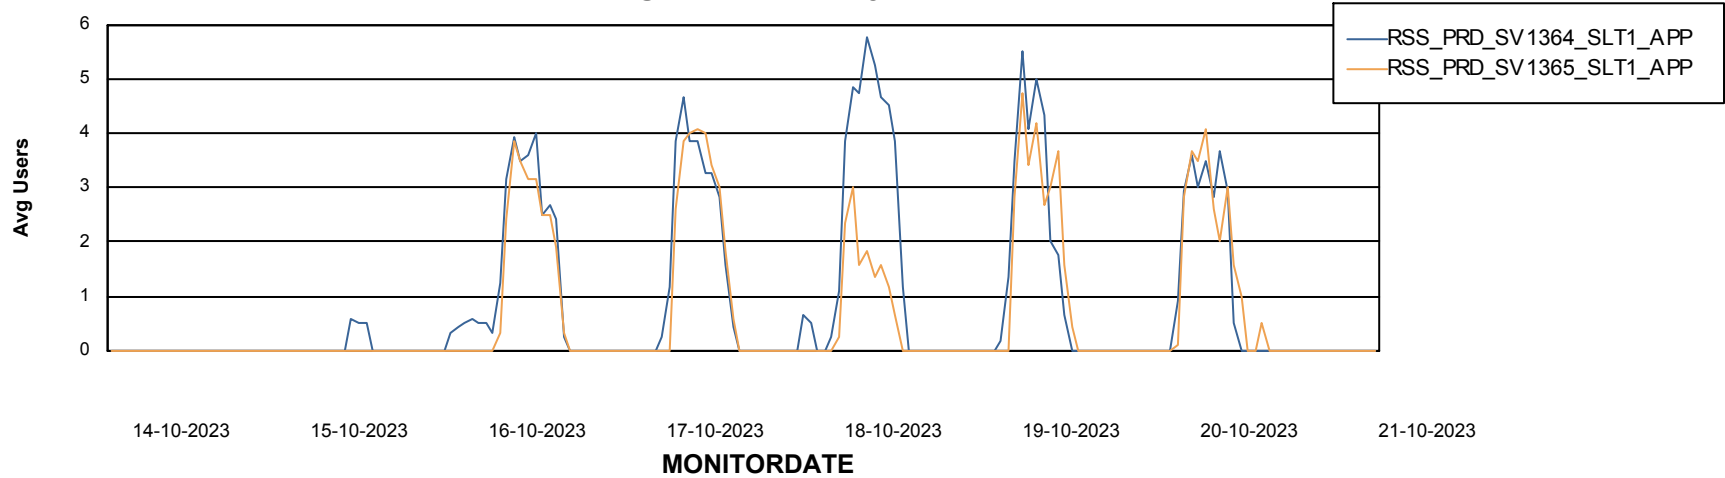

Avg users per day per ABS server