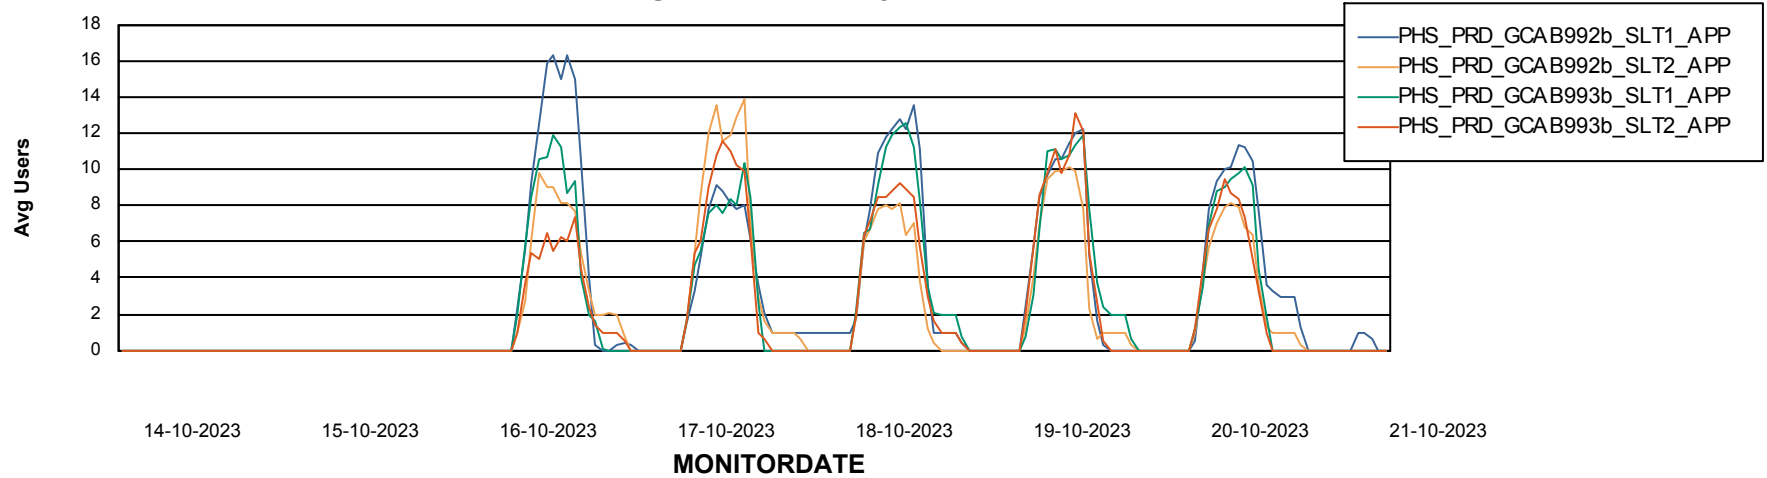

Avg users per day per ABS server