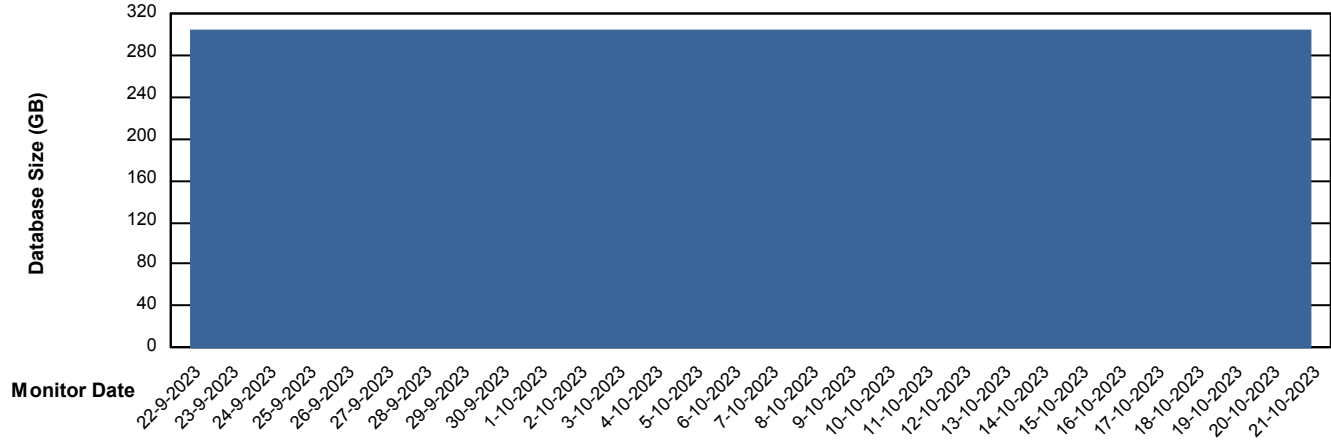

Customer PHS_Production
Database ID 47

Database Performance PHSDB_Test

Weekly SLA Customer Report

Customer PHS_Production
Database ID 47

DATABASE SIZE PHSDB_Production

Database growth over last month

DATABASE SIZE PHSDB_Test