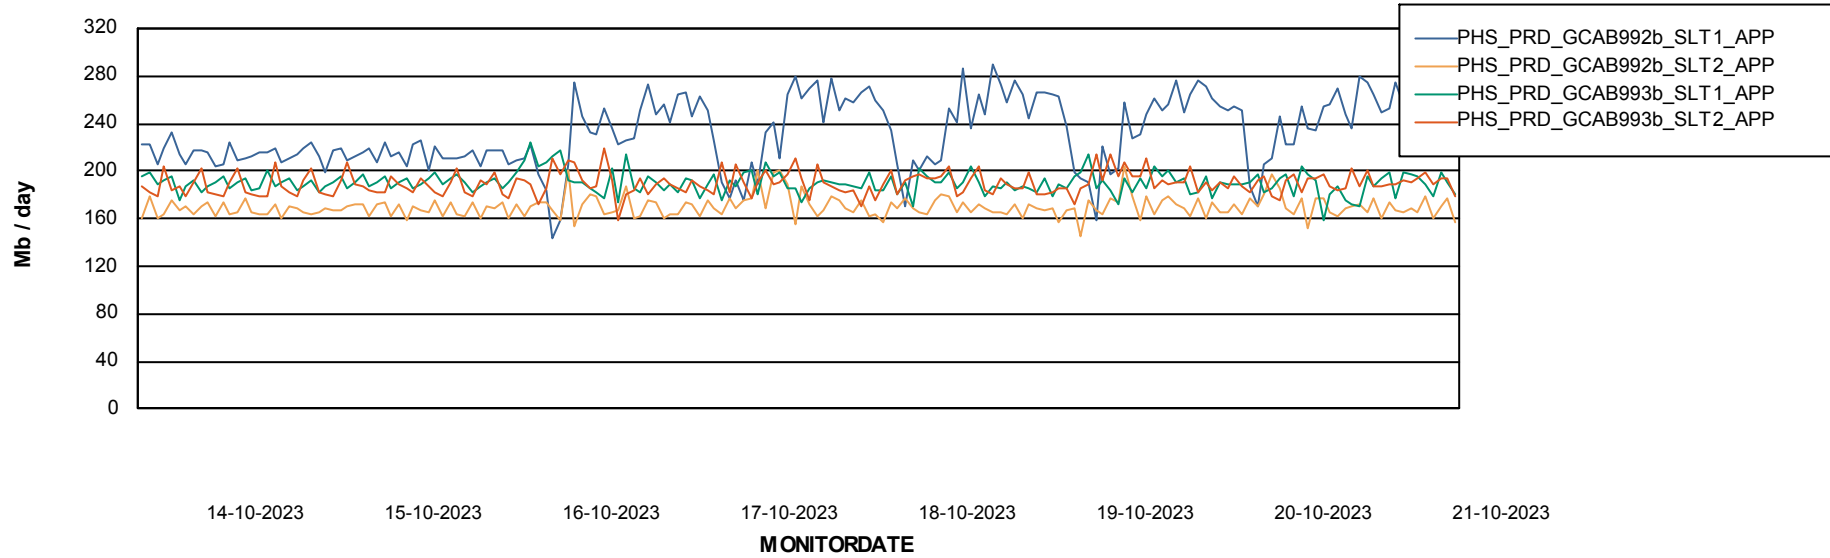

Standby Database Health PHS_Production

Recovery lag for last 7 days

Weekly SLA Customer Report

Customer PHS_Production
Database ID 47

ABSSolute Application Server Services

Avg memory used per ABS Server Service