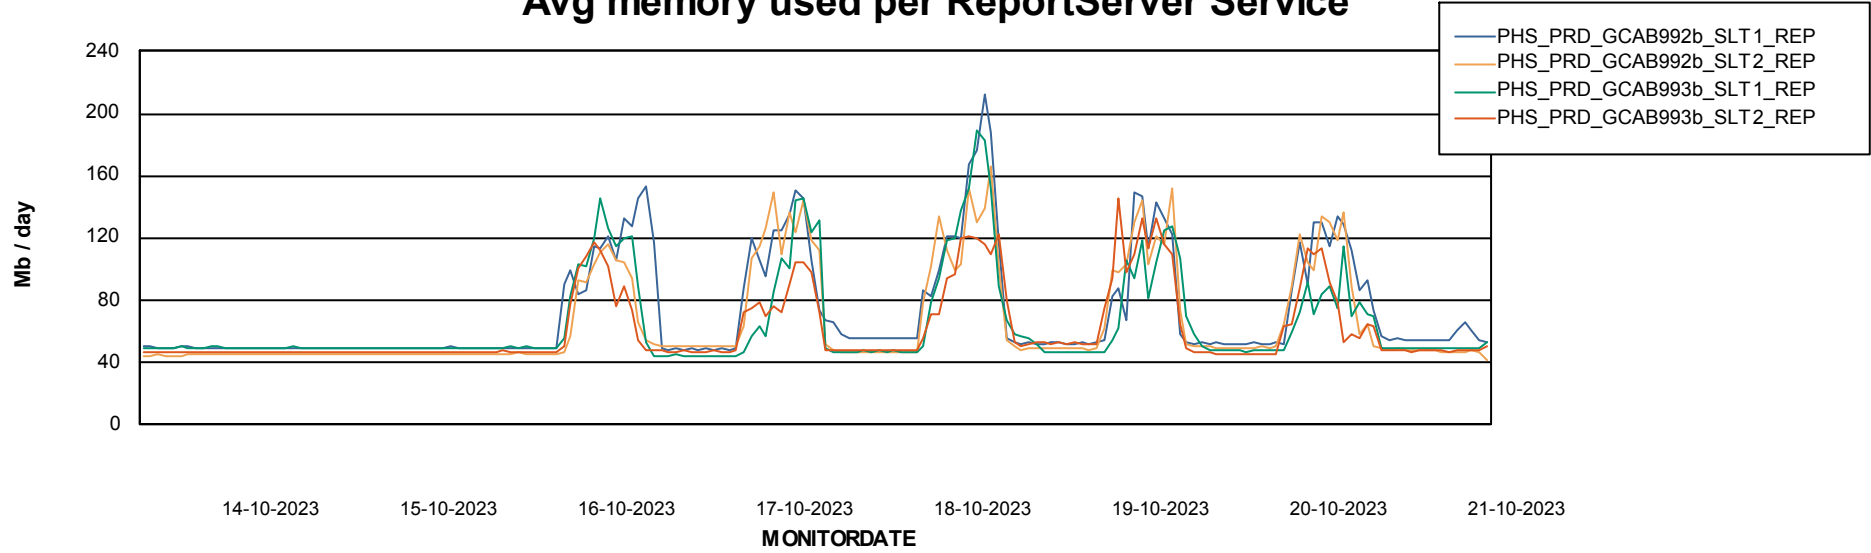

Avg users per day per ABS server

Weekly SLA Customer Report

Customer PHS_Production
Database ID 47

ABSSolute Application ReportServer Services

Avg memory used per ReportServer Service

Weekly SLA Customer Report