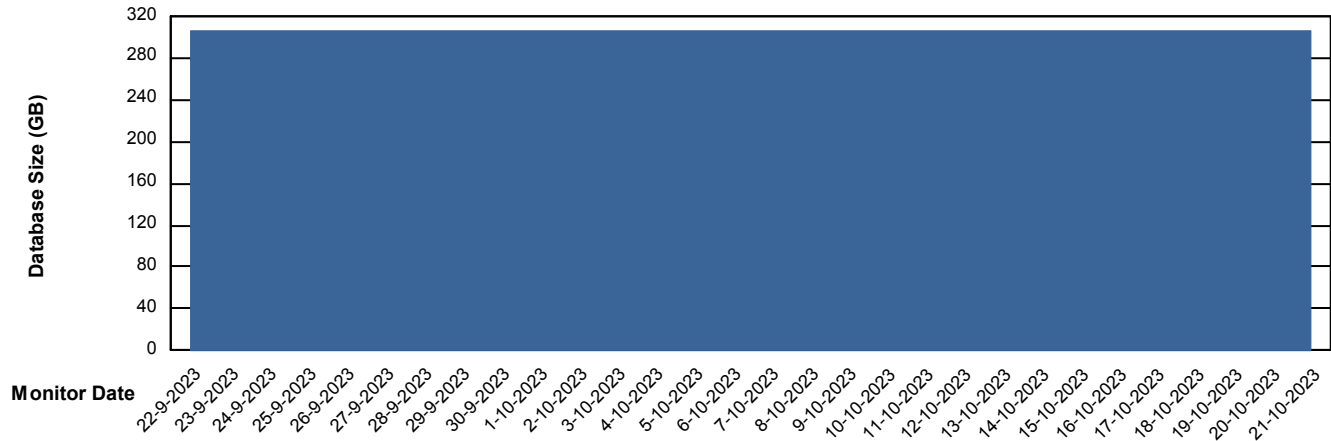

DATABASE SIZE PHSDB_Test

Database growth over last month