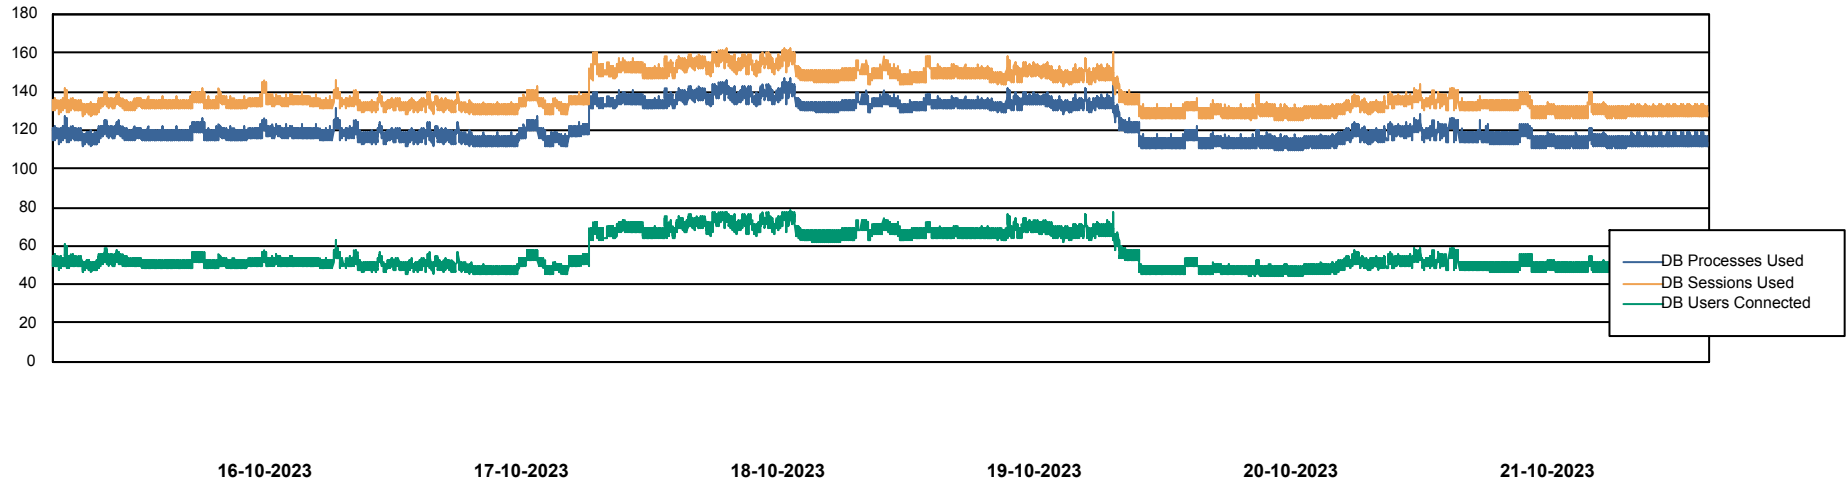

Database Performance PHSDB_Production