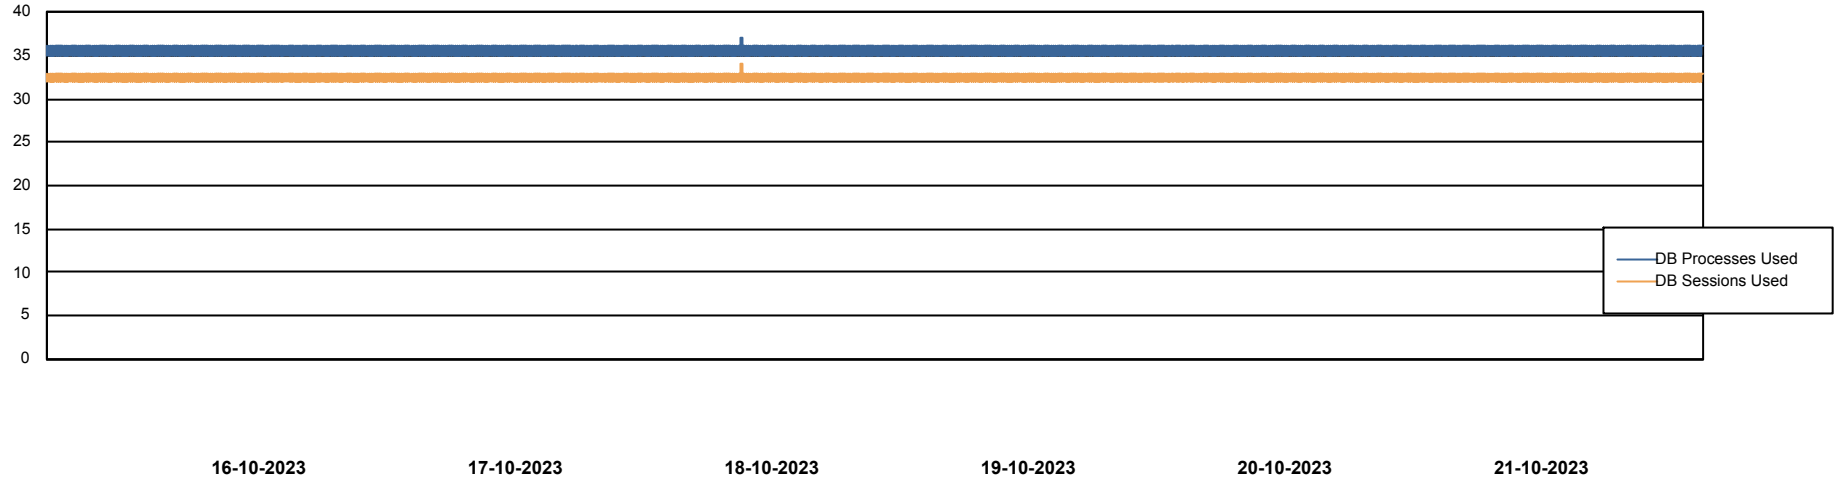

Weekly SLA Customer Report

Customer PHS_Production
Database ID 47

Database Performance PHSDB_Production

Weekly SLA Customer Report

Customer PHS_Production
Database ID 47

Database Performance PHSDB_Standby

Weekly SLA Customer Report