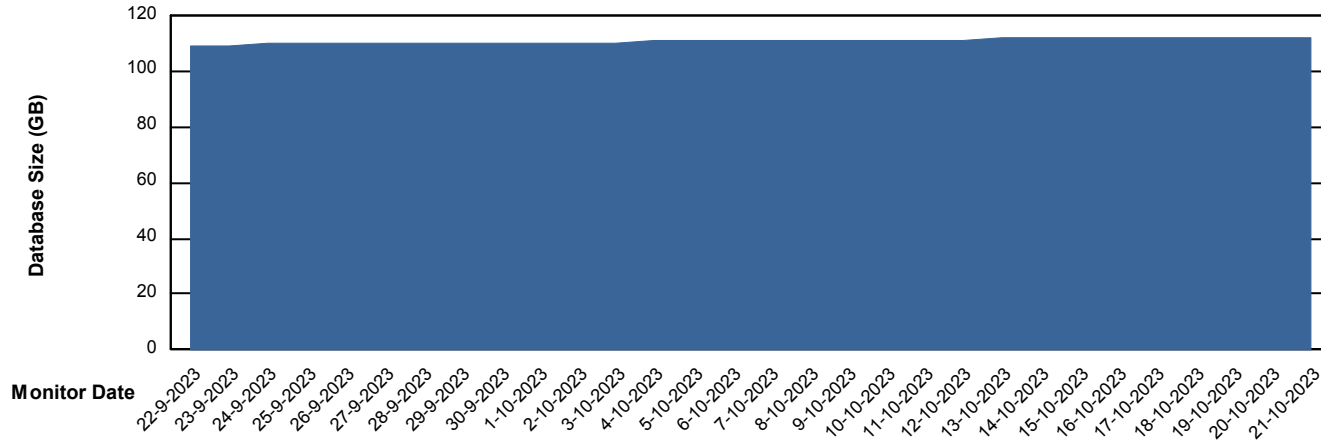

DATABASE SIZE NOA_BI_NOVOBI_Production

Database growth over last month