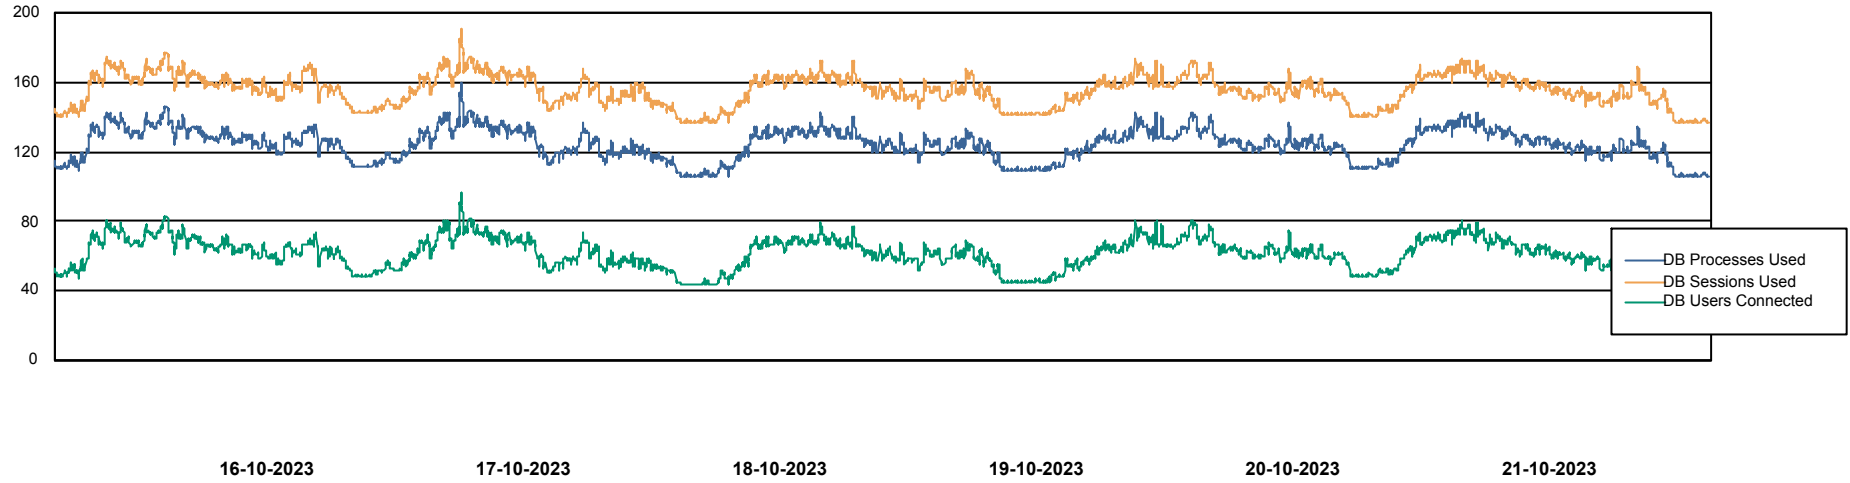

Weekly SLA Customer Report

Customer NOA_Production (24/7)
Database ID 116

Database Performance NOA_BI_NOVOBI_Production

Weekly SLA Customer Report

Customer NOA_Production (24/7)
Database ID 116

Database Performance NOA_PRD_NovoABS01_DB