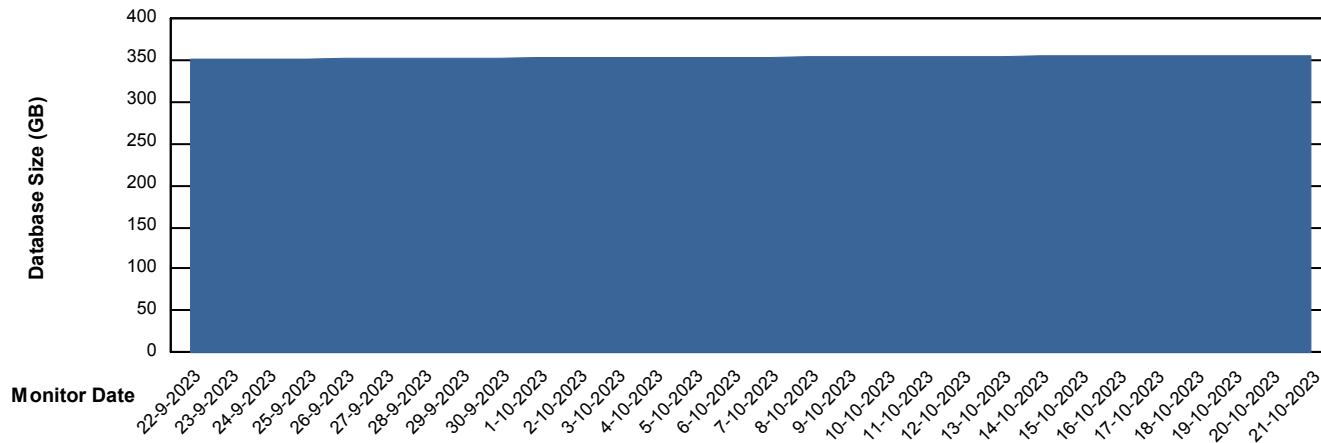

DATABASE SIZE NOA_PRD_NovoABS01_DB

Database growth over last month