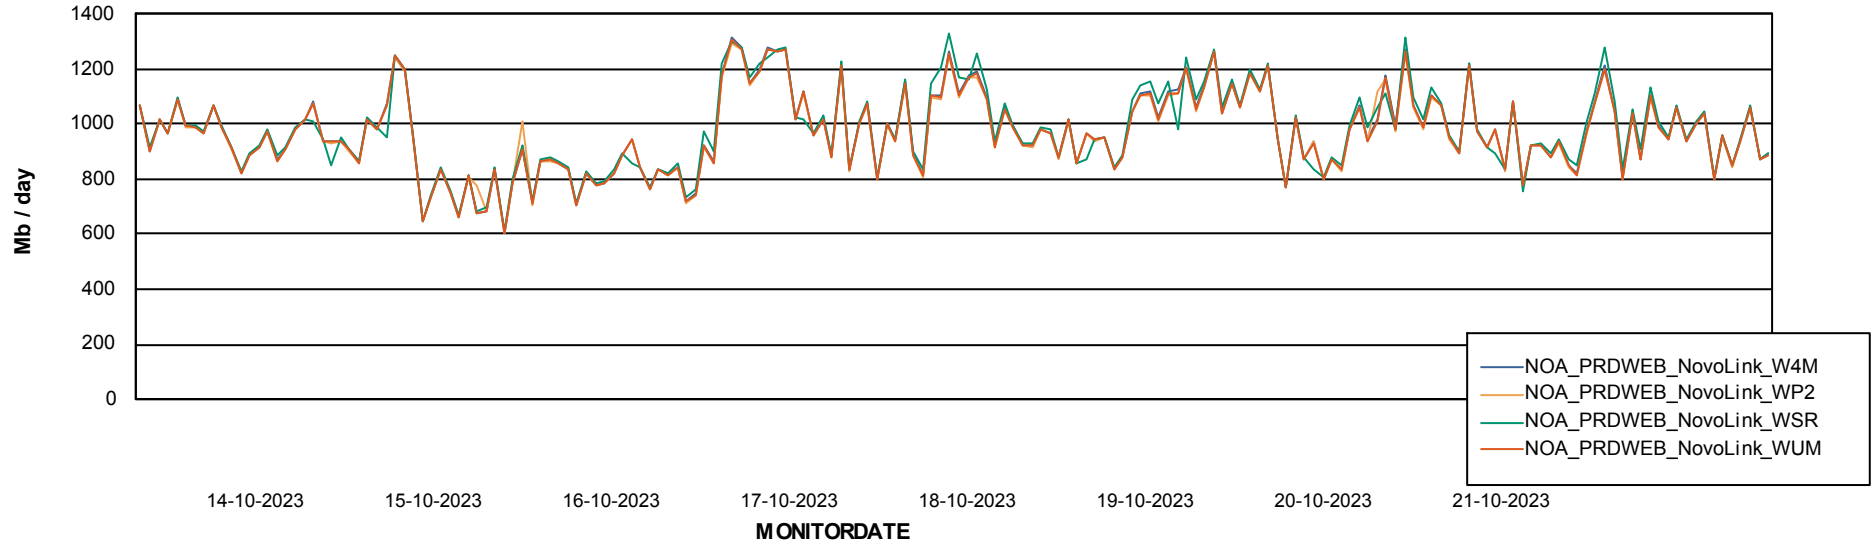

Avg memory used per ReportServer Service

Weekly SLA Customer Report

Customer NOA_Production (24/7)
Database ID 116

ABSSolute Web Component Services

Avg memory used per ABS Web component

Weekly SLA Customer Report