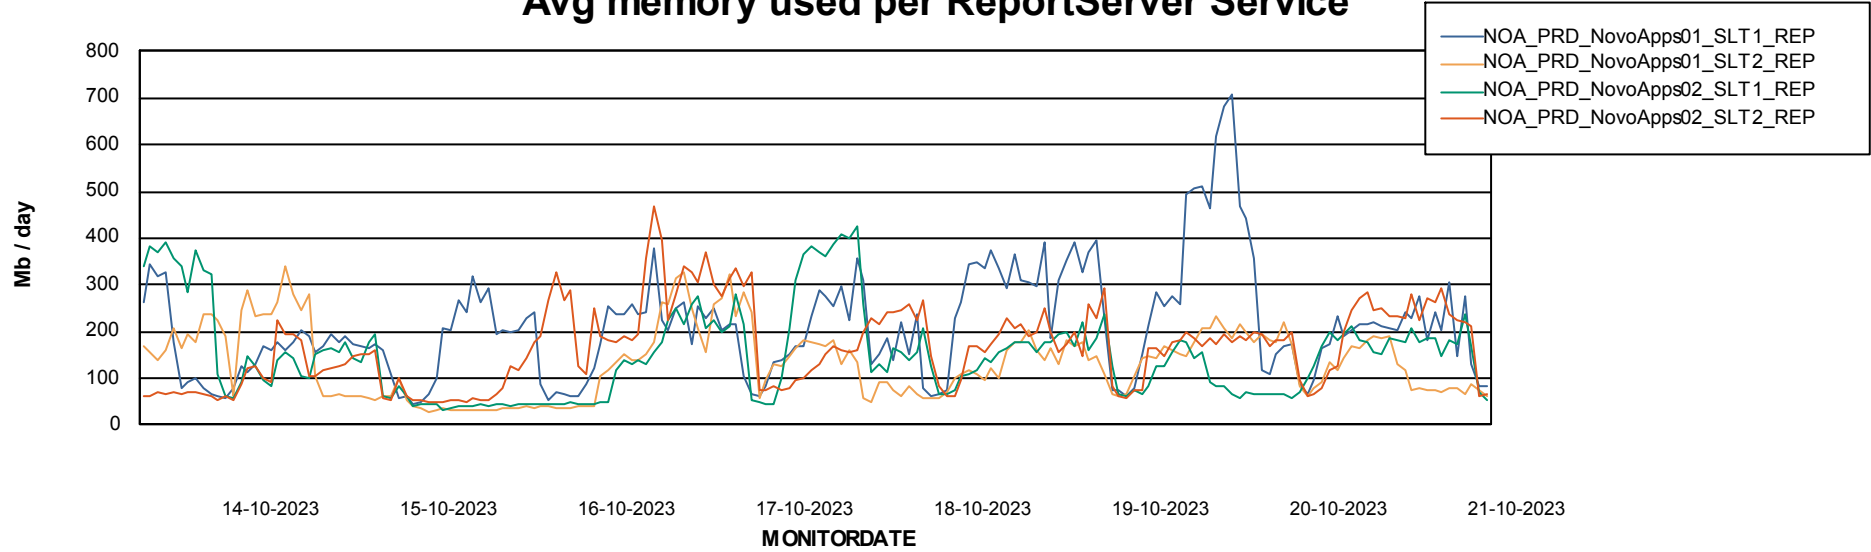

ABSSolute Application ReportServer Services

Avg memory used per ReportServer Service