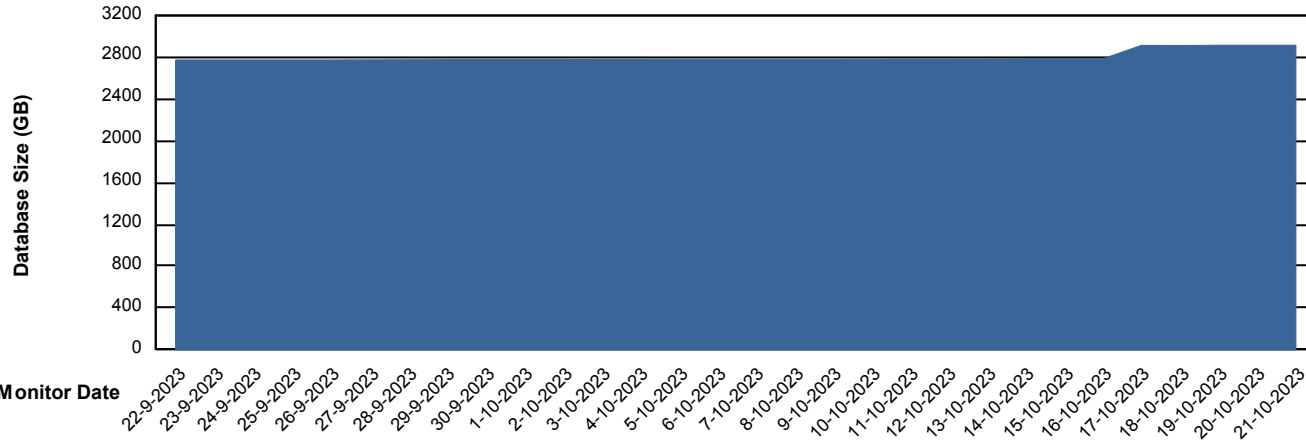

Weekly SLA Customer Report

Customer LTS(CleanLease)_Test
Database ID 127

Database Performance LTS_TEST_CLSABSDB01T_TSTDB

Weekly SLA Customer Report

Customer LTS(CleanLease)_Test
 Database ID 127

DATABASE SIZE LTS_TEST_CLSABSDB01T_TSTDB

Database growth over last month

Database Tablespace LTS_TEST_CLSABSDB01T_TSTDB

Date	Tablespace Name	Filesize (Gb)	Usedsize (Gb)	Percentage free
21-10-2023	ABSDATA	1,183	1,055	11
	INDX	2,102	1,850	12
20-10-2023	ABSDATA	1,183	1,055	11
	INDX	2,102	1,850	12
19-10-2023	ABSDATA	1,183	1,055	11
	INDX	2,102	1,850	12
18-10-2023	ABSDATA	1,183	1,055	11
	INDX	2,102	1,849	12
17-10-2023	ABSDATA	1,183	1,055	11
	INDX	2,102	1,849	12
16-10-2023	ABSDATA	1,183	1,002	15
	INDX	2,102	1,773	16
15-10-2023	ABSDATA	1,183	1,002	15
	INDX	2,102	1,774	16