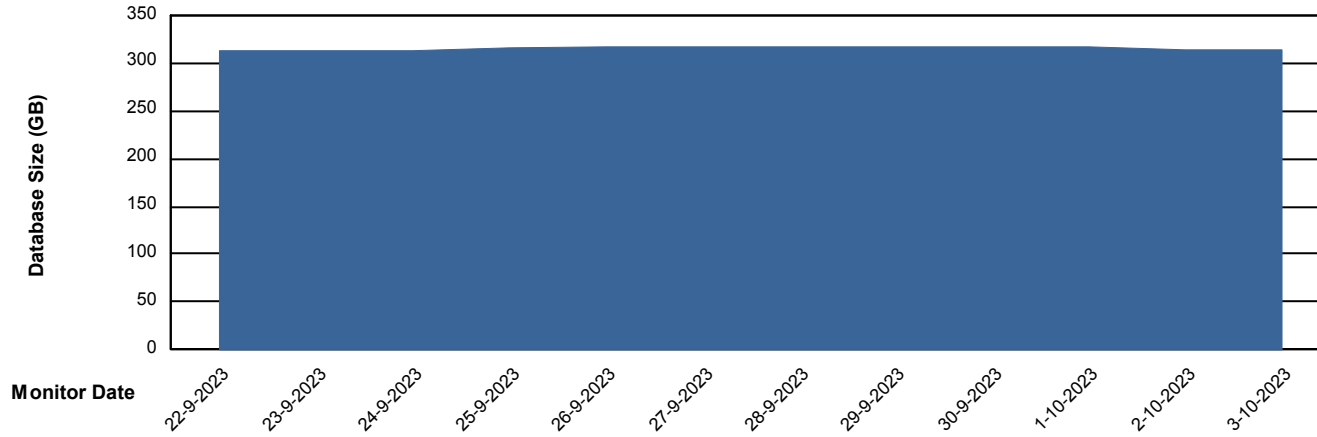

Weekly SLA Customer Report

Customer LLG_Production
Database ID 53

Weekly SLA Customer Report

Customer LLG_Production
Database ID 53

DATABASE SIZE LLGDB_Production

Database growth over last month

DATABASE SIZE LLGDBBI_Production

Database growth over last month

Weekly SLA Customer Report

Customer LLG_Production
Database ID 53