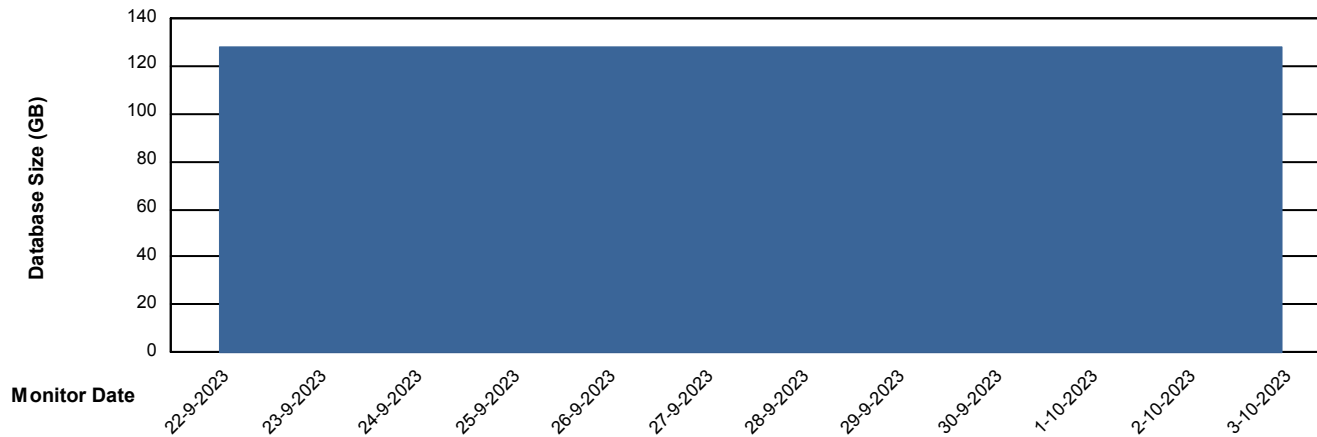

Weekly SLA Customer Report

Customer LLG_Production
Database ID 53

Weekly SLA Customer Report

Customer LLG_Production
Database ID 53

DATABASE SIZE LLGDB_Production

Database growth over last month

DATABASE SIZE LLGDBBI_Production

Database growth over last month

Weekly SLA Customer Report

Customer LLG_Production
Database ID 53