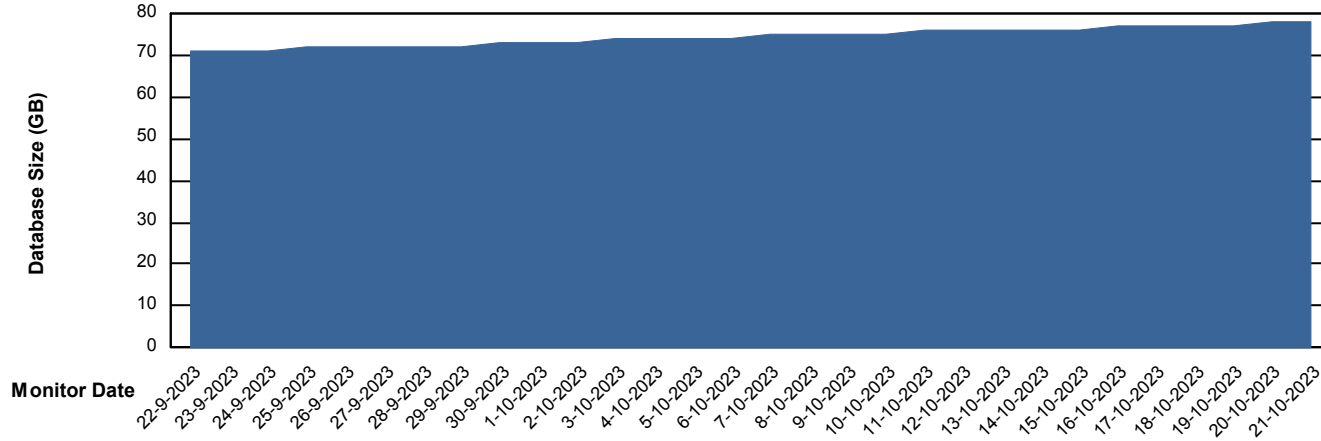

DATABASE SIZE KLHDB_BI

Database growth over last month