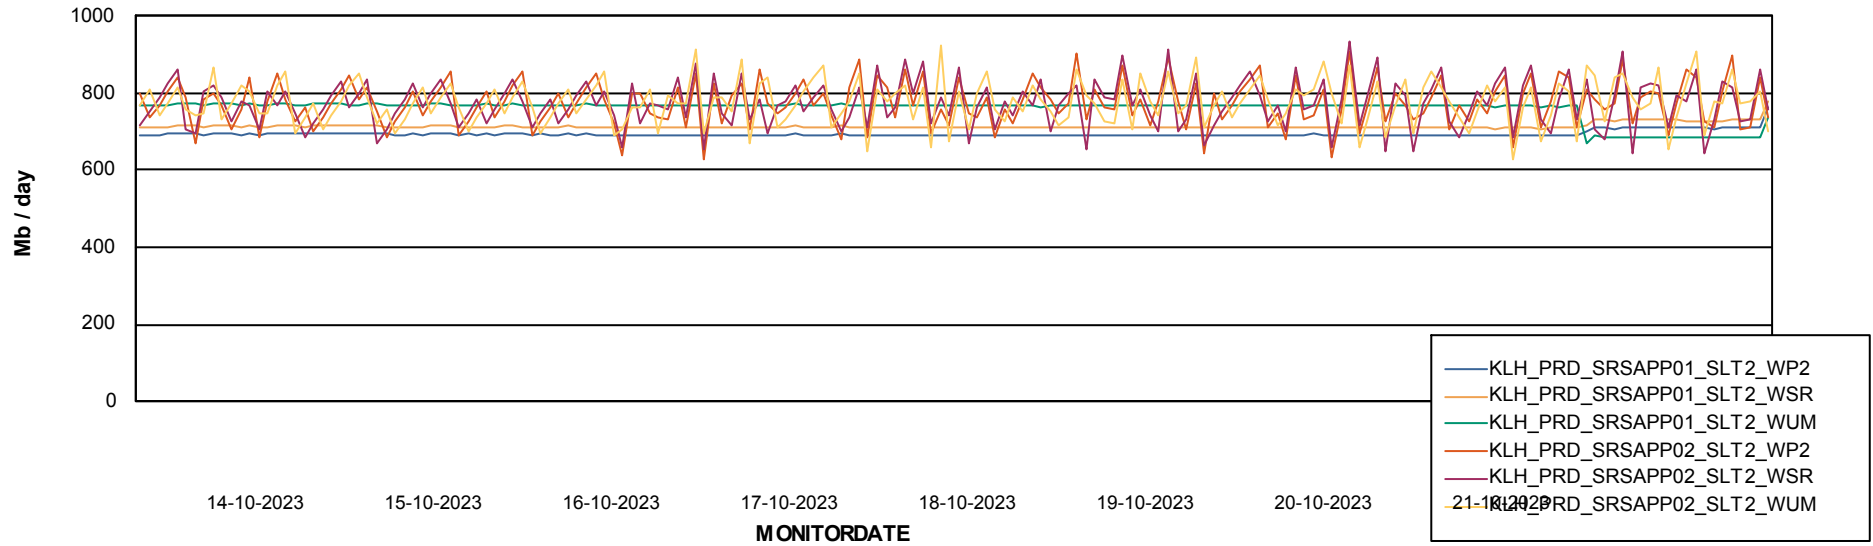

Avg memory used per ReportServer Service

Weekly SLA Customer Report

Customer KLH_Production (24/7)
Database ID 139

ABSSolute Web Component Services

Avg memory used per ABS Web component

Weekly SLA Customer Report