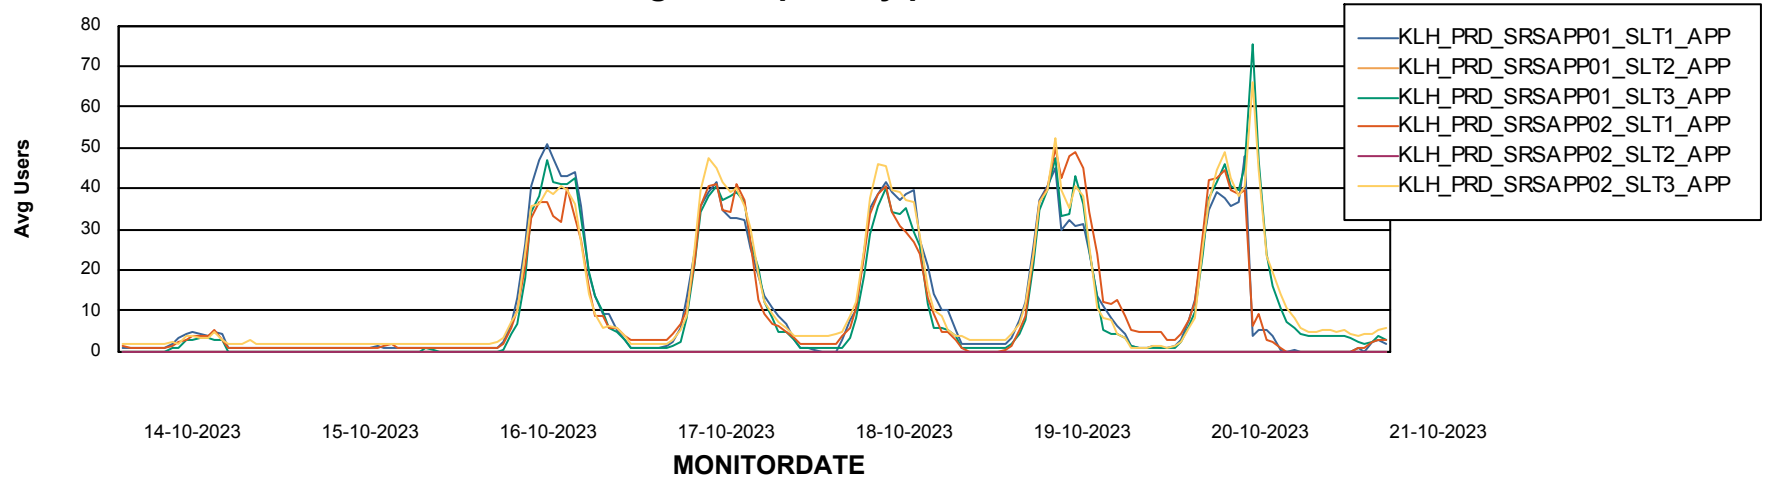

Avg users per day per ABS server