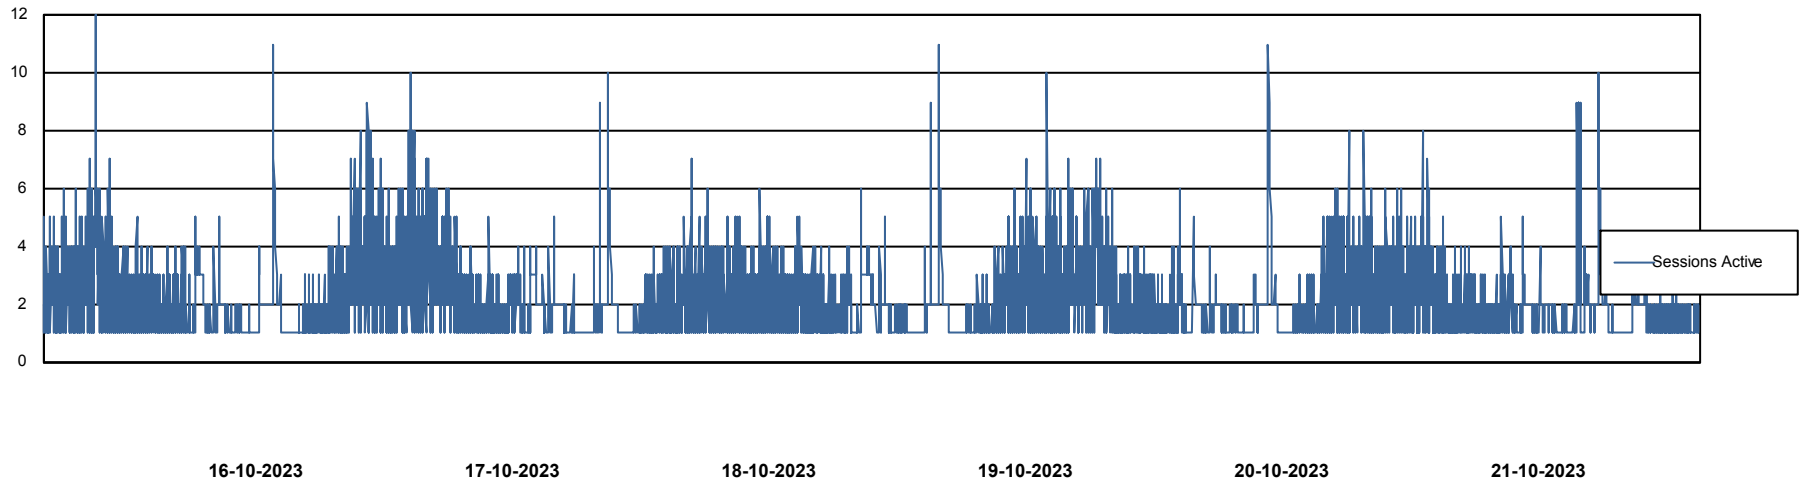

Weekly SLA Customer Report

Customer KLH_Production (24/7)
Database ID 139

Database Performance KLHDB_BI

Weekly SLA Customer Report

Customer KLH_Production (24/7)
Database ID 139

Database Performance KLHDB_Production

Weekly SLA Customer Report

Customer KLH_Production (24/7)
Database ID 139

Database Performance KLHDB_Standby

Weekly SLA Customer Report

Customer KLH_Production (24/7)
Database ID 139

DATABASE SIZE KLHDB_BI