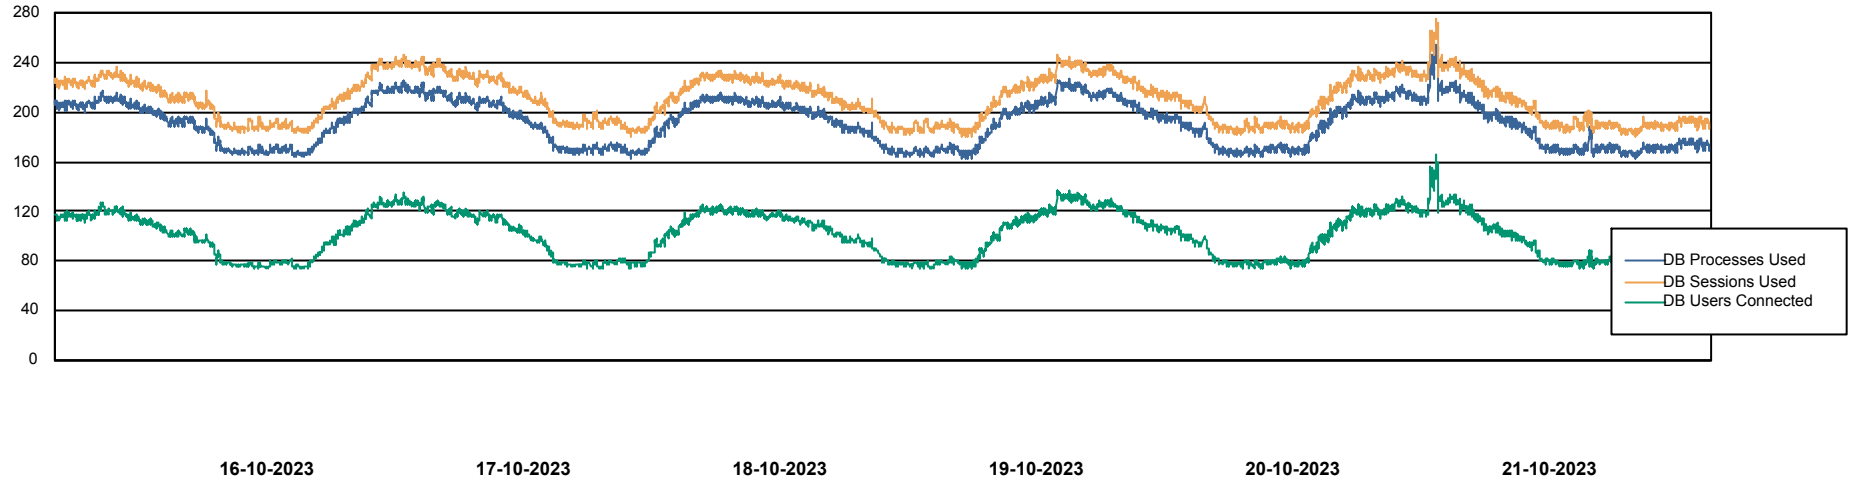

Weekly SLA Customer Report

Customer KLH_Production (24/7)
Database ID 139

Database Performance KLHDB_BI

Weekly SLA Customer Report

Customer KLH_Production (24/7)
Database ID 139

Database Performance KLHDB_Production

Weekly SLA Customer Report

Customer KLH_Production (24/7)
Database ID 139

Database Performance KLHDB_Standby

Weekly SLA Customer Report

Customer KLH_Production (24/7)
Database ID 139

DATABASE SIZE KLHDB_BI