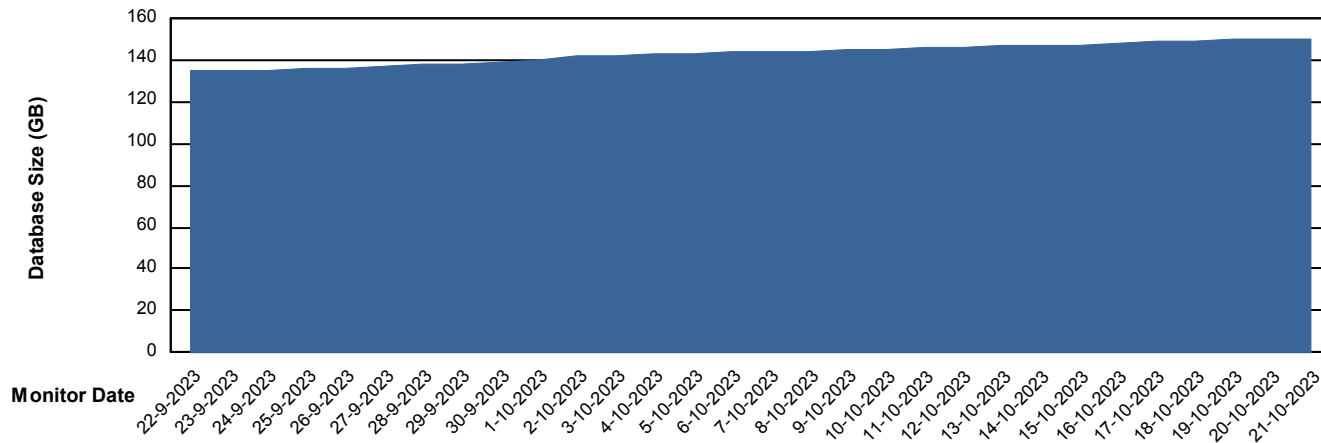

Weekly SLA Customer Report

Customer KLH_Production (24/7)
Database ID 139

Database Performance KLHDB_Standby

Weekly SLA Customer Report

Customer KLH_Production (24/7)
Database ID 139

DATABASE SIZE KLHDB_BI

Database growth over last month

DATABASE SIZE KLHDB_Production

Database growth over last month

Weekly SLA Customer Report

Customer KLH_Production (24/7)
Database ID 139

Database Tablespace KLHDB_BI

Date	Tablespace Name	Filesize (Gb)	Usedsize (Gb)	Percentage free
21-10-2023	ABSDATA	60	24	60
	INDX	60	39	36
20-10-2023	ABSDATA	60	24	60
	INDX	60	39	36
19-10-2023	ABSDATA	60	24	60
	INDX	60	38	36
18-10-2023	ABSDATA	60	24	60
	INDX	60	38	36
17-10-2023	ABSDATA	60	24	60
	INDX	60	38	37
16-10-2023	ABSDATA	60	24	60
	INDX	60	38	37
15-10-2023	ABSDATA	60	24	60
	INDX	60	38	37