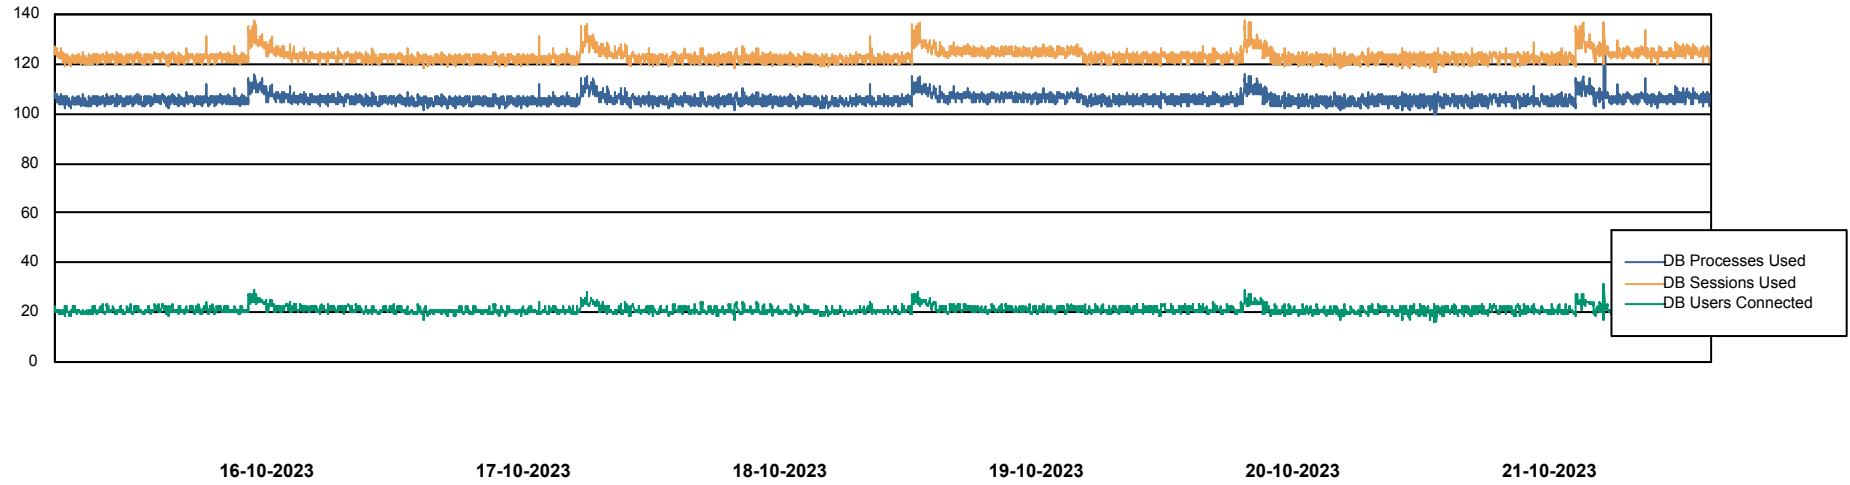

Database Performance KLHDB_BI