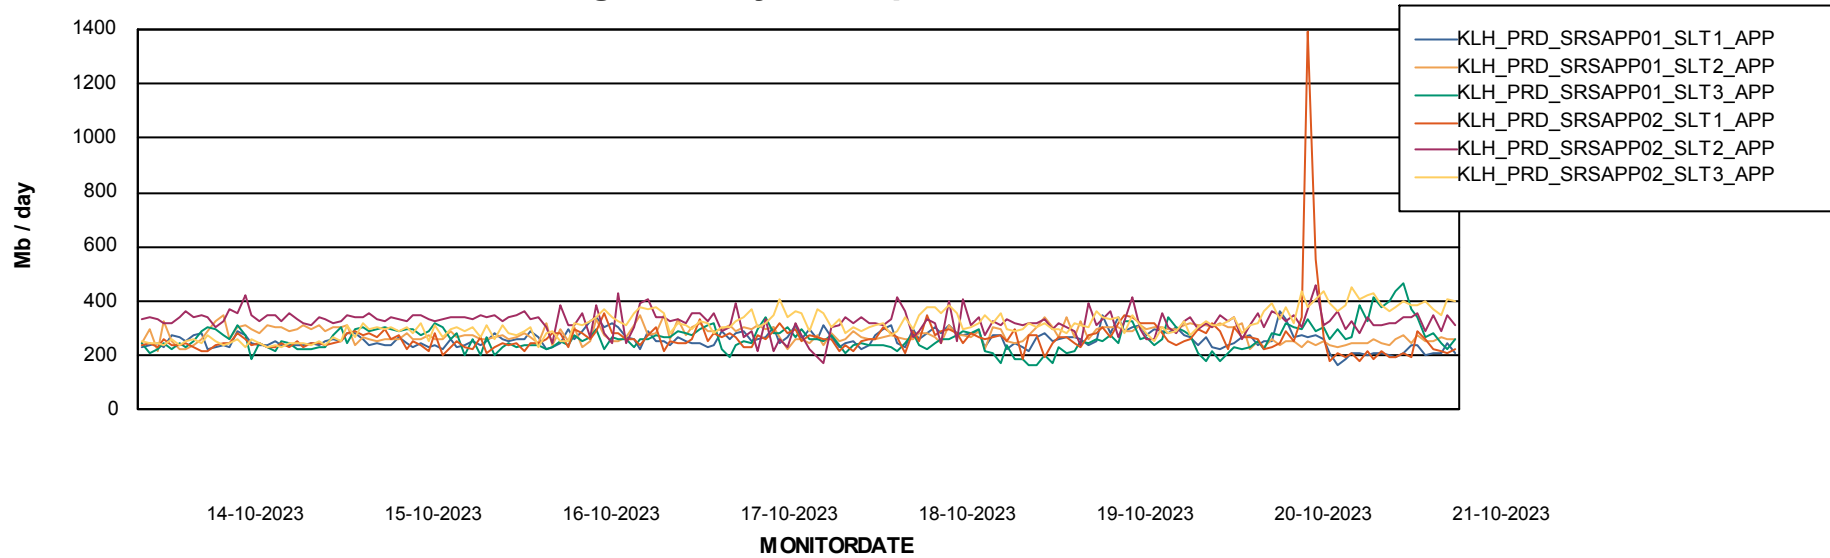

ABSSolute Application Server Services

Avg memory used per ABS Server Service