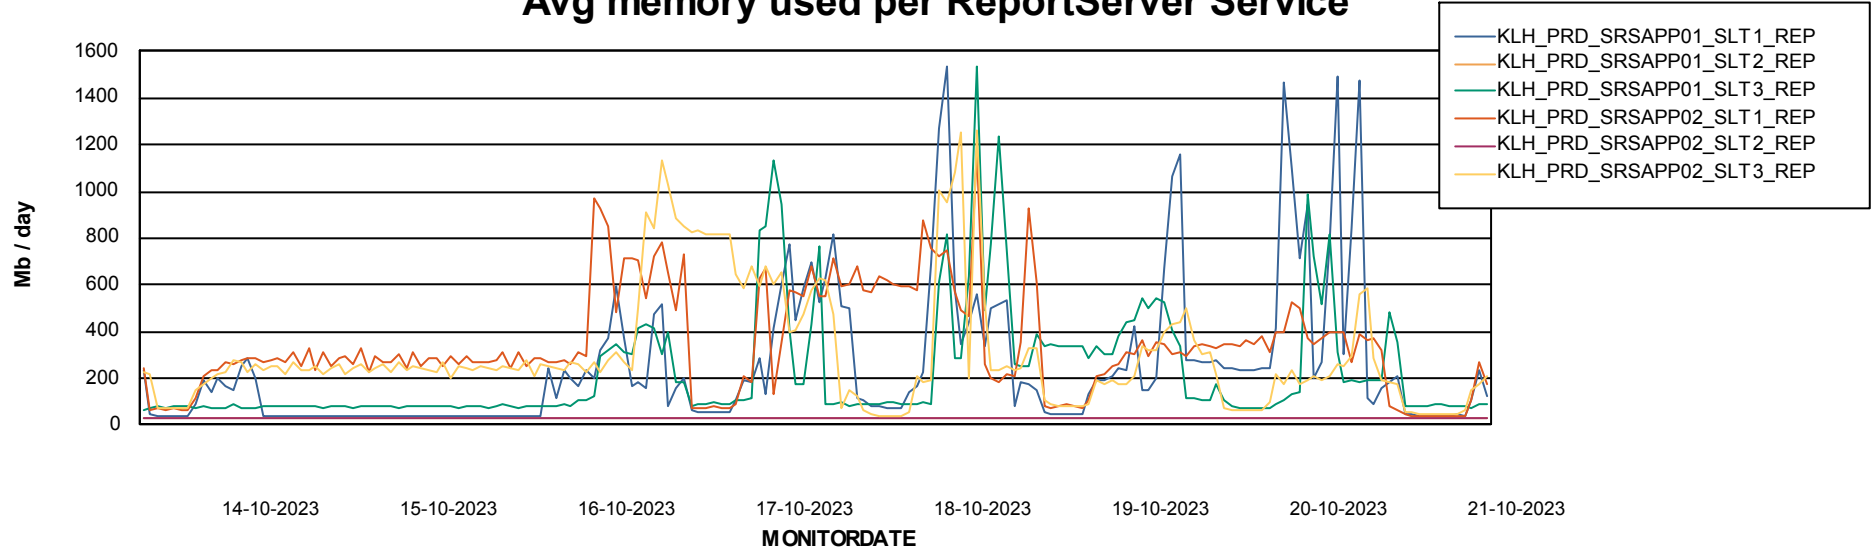

ABSSolute Application ReportServer Services

Avg memory used per ReportServer Service