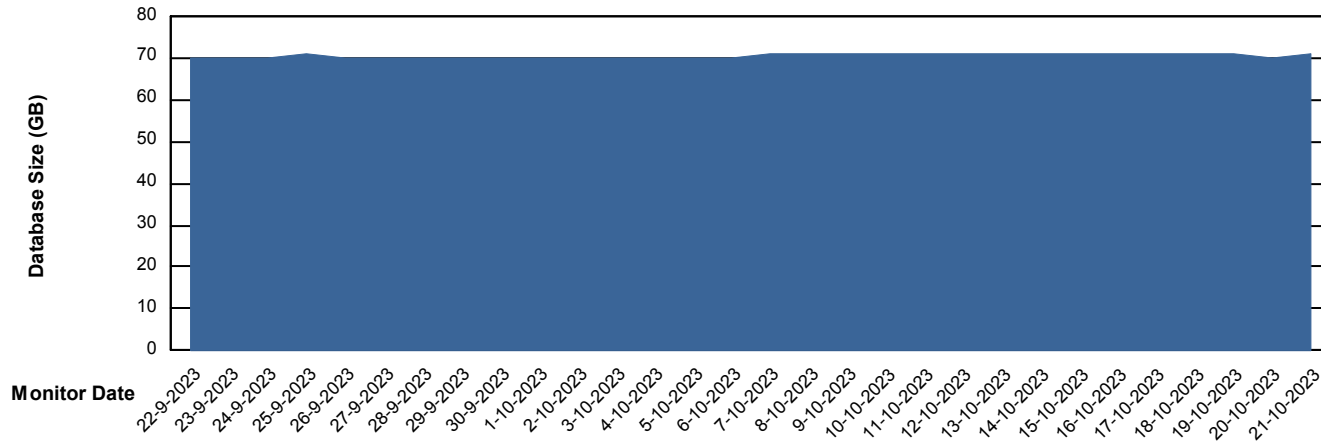

DATABASE SIZE KLA_TST_KLAHQORA04_DB

Database growth over last month