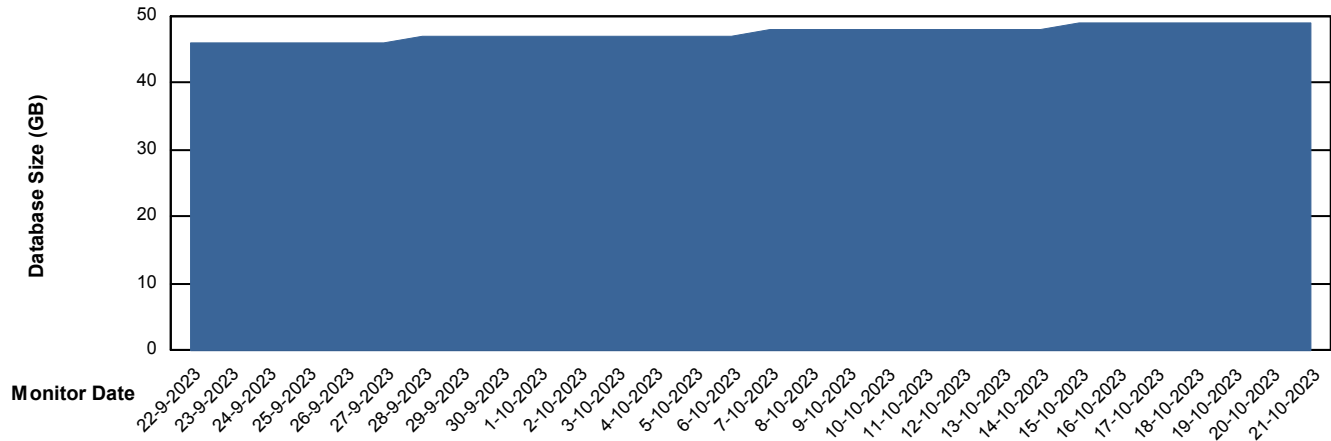

Weekly SLA Customer Report

Customer KBR_Production
Database ID 117

Database Performance KBR_PRD_DB-SRV2_SDB

Weekly SLA Customer Report

Customer KBR_Production
Database ID 117

DATABASE SIZE KBR_PRD_BI-DBSRV_DB

Database growth over last month

DATABASE SIZE KBR_PRD_DB-SRV1_DB

Database growth over last month

Weekly SLA Customer Report

Customer KBR_Production
Database ID 117

Database Tablespace KBR_PRD_BI-DBSRV_DB

Date	Tablespace Name	Filesize (Gb)	Usedsize (Gb)	Percentage free
21-10-2023	ABSDATA	21	17	17
	INDX	26	20	21
20-10-2023	ABSDATA	21	17	17
	INDX	26	20	21
19-10-2023	ABSDATA	21	17	17
	INDX	26	20	21
18-10-2023	ABSDATA	21	17	17
	INDX	26	20	21
17-10-2023	ABSDATA	21	17	17
	INDX	26	20	21
16-10-2023	ABSDATA	21	17	17
	INDX	26	20	21
15-10-2023	ABSDATA	21	17	18
	INDX	26	20	22