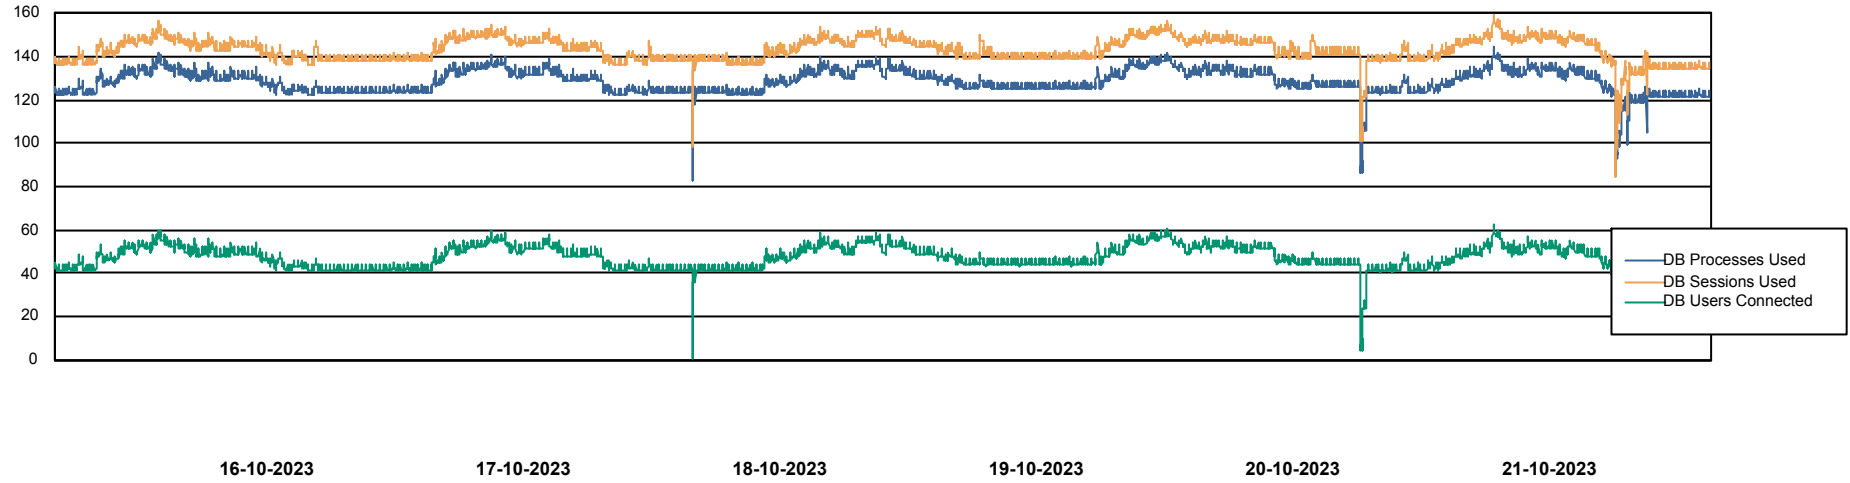

Weekly SLA Customer Report

Customer KBR_Production
Database ID 117

Database Performance KBR_PRD_BI-DBSRV_DB

Weekly SLA Customer Report

Customer KBR_Production
Database ID 117

Database Performance KBR_PRD_DB-SRV1_DB