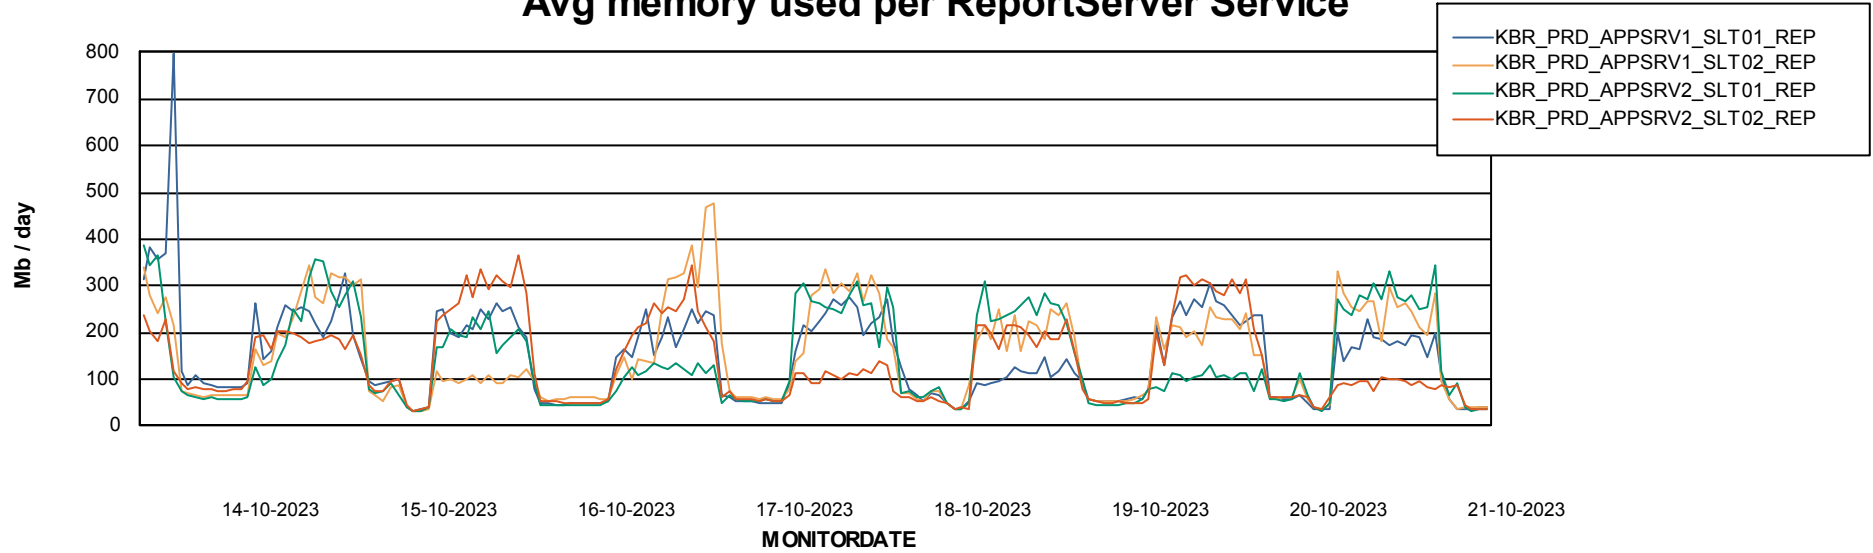

Avg memory used per ABS Server Service

Weekly SLA Customer Report

Customer KBR_Production
Database ID 117

ABSSolute Application Server Services

Avg memory used per ReportServer Service

Avg users per day per ABS server