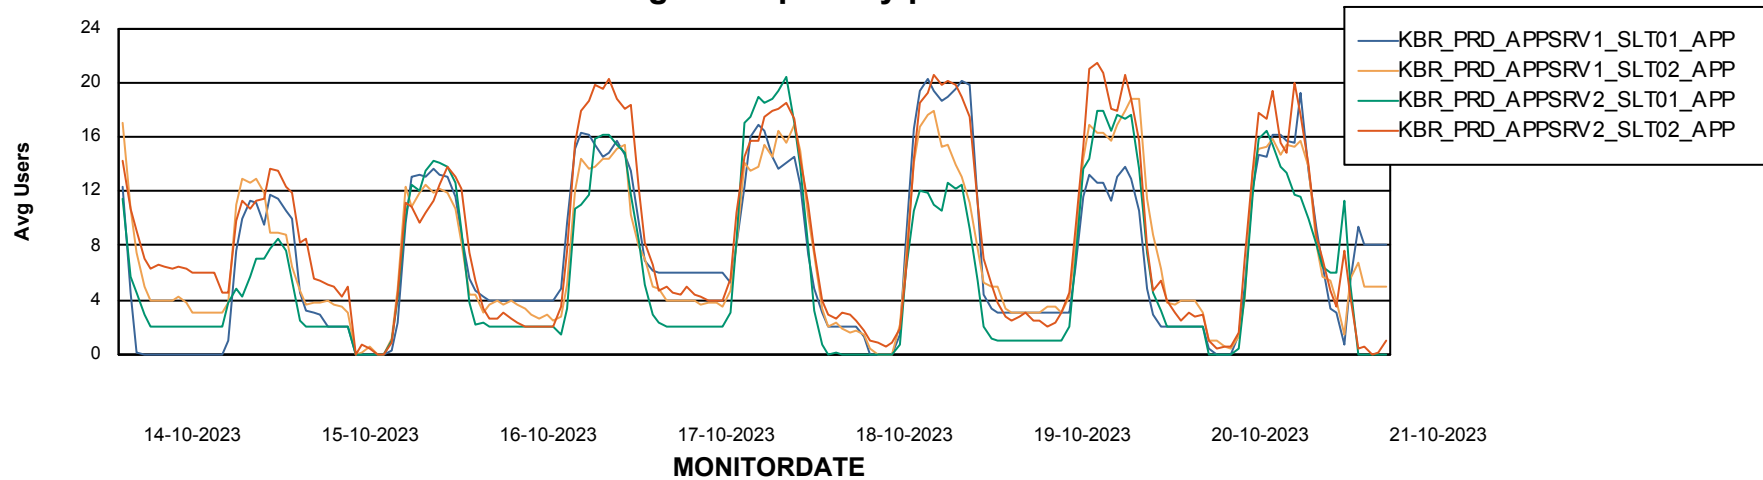

Avg memory used per ABS Server Service

Weekly SLA Customer Report

Customer KBR_Production
Database ID 117

ABSSolute Application Server Services

Avg memory used per ReportServer Service

Avg users per day per ABS server