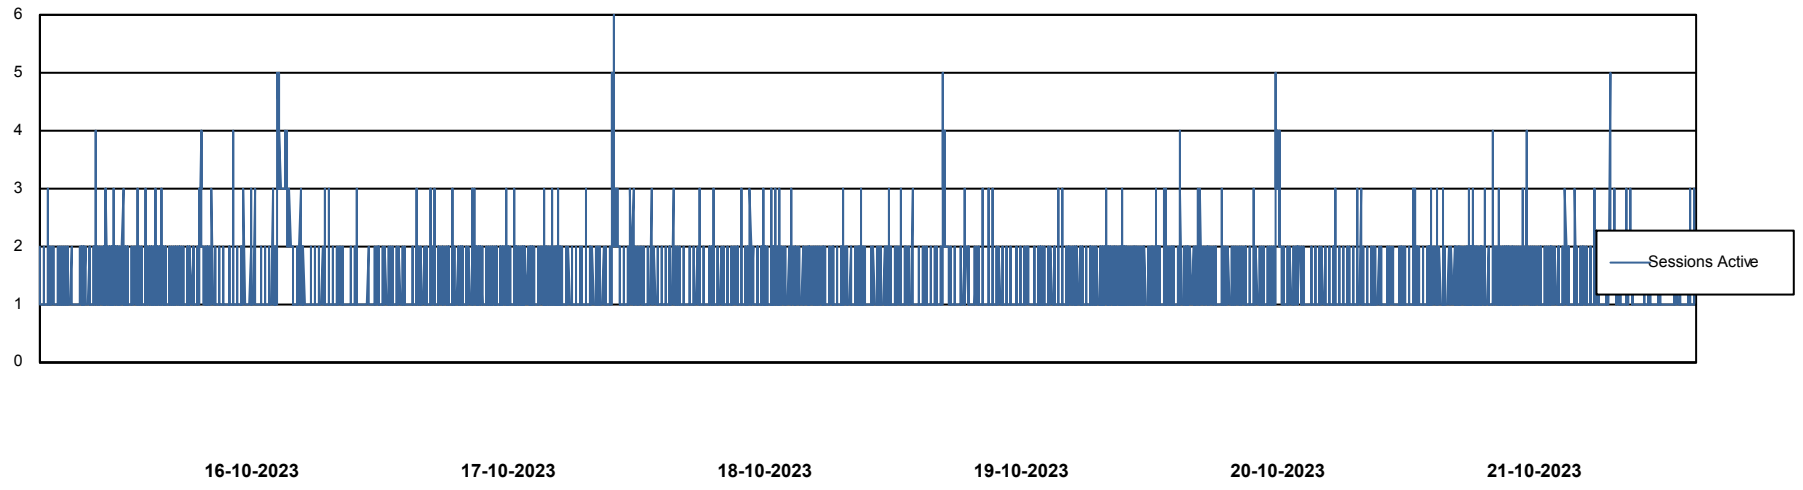

Weekly SLA Customer Report

Customer KBR_Production
 Database ID 117

Harddisk Usage KBR_PRD_WEBSRV2

	Free disk space on / (%)	Total disk space on / (Gb)	Used disk space on / (Gb)	Free disk space on /boot (%)	Total disk space on /boot (Gb)	Used disk space on /boot (Gb)
21-10-2023	83	55	10	59	1	0
20-10-2023	83	55	10	59	1	0
19-10-2023	83	55	9	59	1	0
18-10-2023	83	55	9	59	1	0
17-10-2023	83	55	9	59	1	0
16-10-2023	83	55	9	59	1	0
15-10-2023	83	55	9	59	1	0

Weekly SLA Customer Report

Customer KBR_Production
Database ID 117

Database Performance KBR_PRD_BI-DBSRV_DB

Weekly SLA Customer Report

Customer KBR_Production
Database ID 117

Database Performance KBR_PRD_DB-SRV1_DB