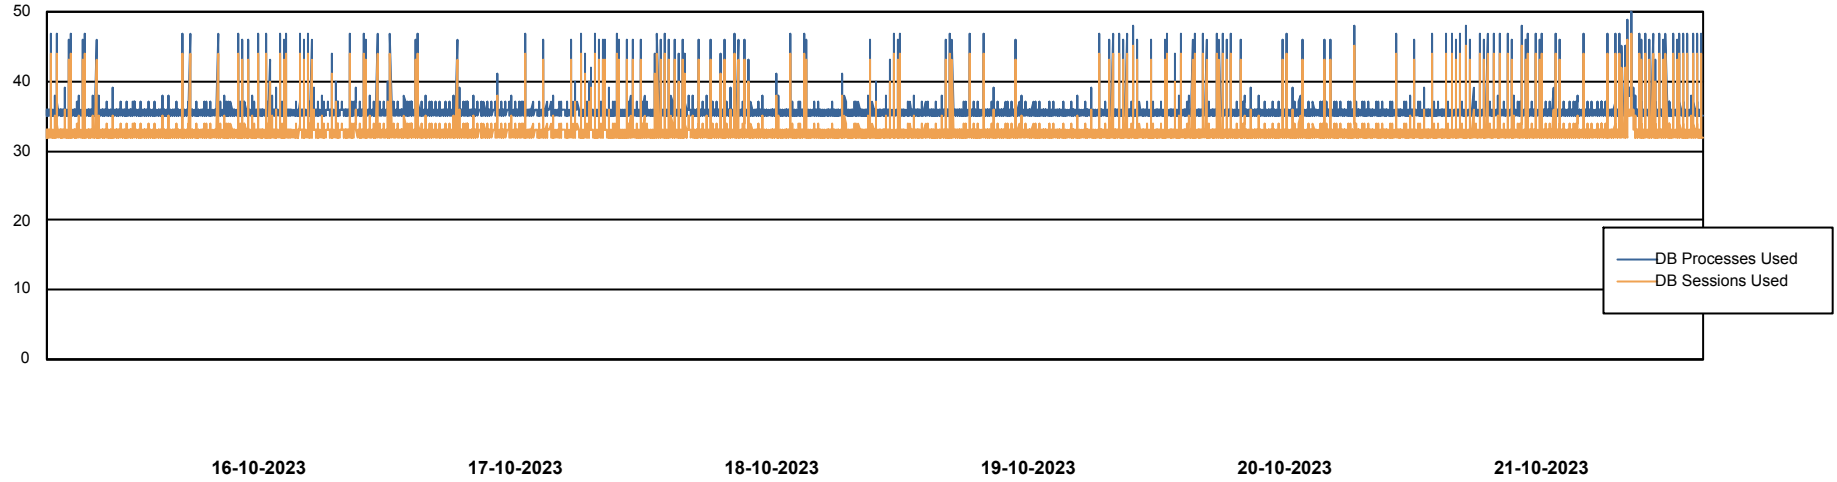

Database Performance KBR_PRD_DB-SRV2_SDB