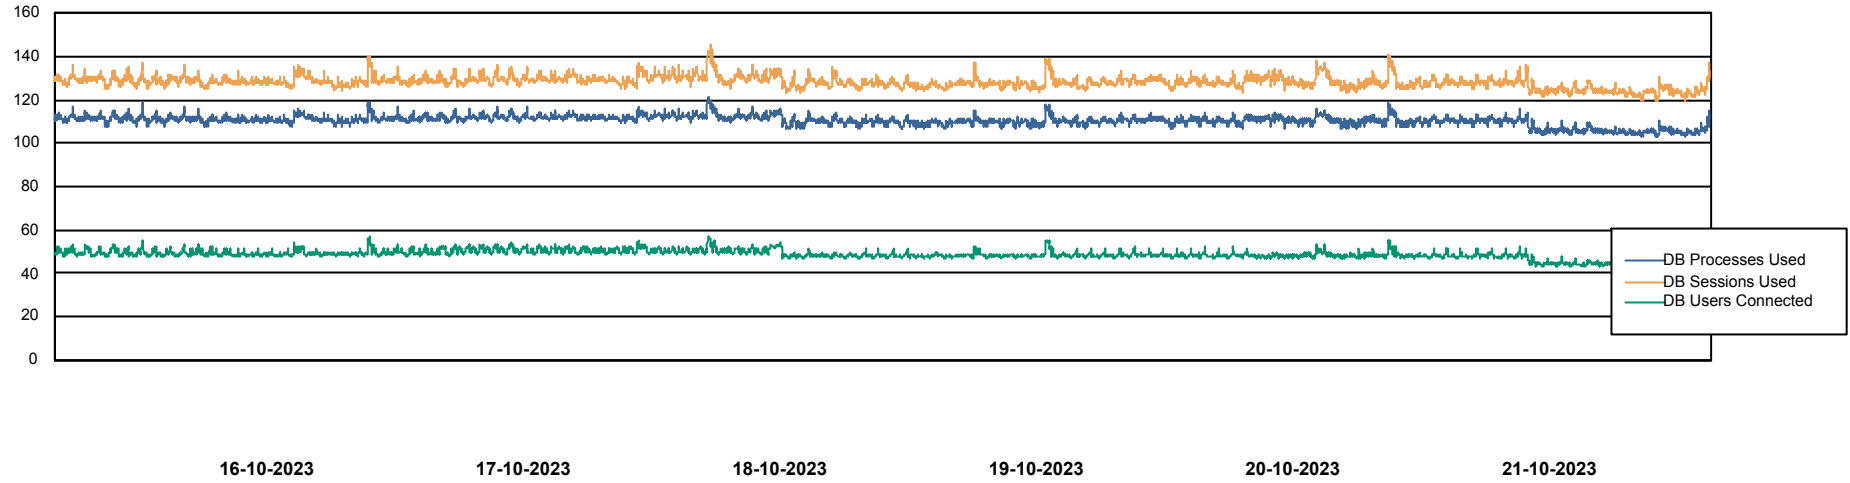

Database Performance KBR_PRD_BI-DBSRV_DB