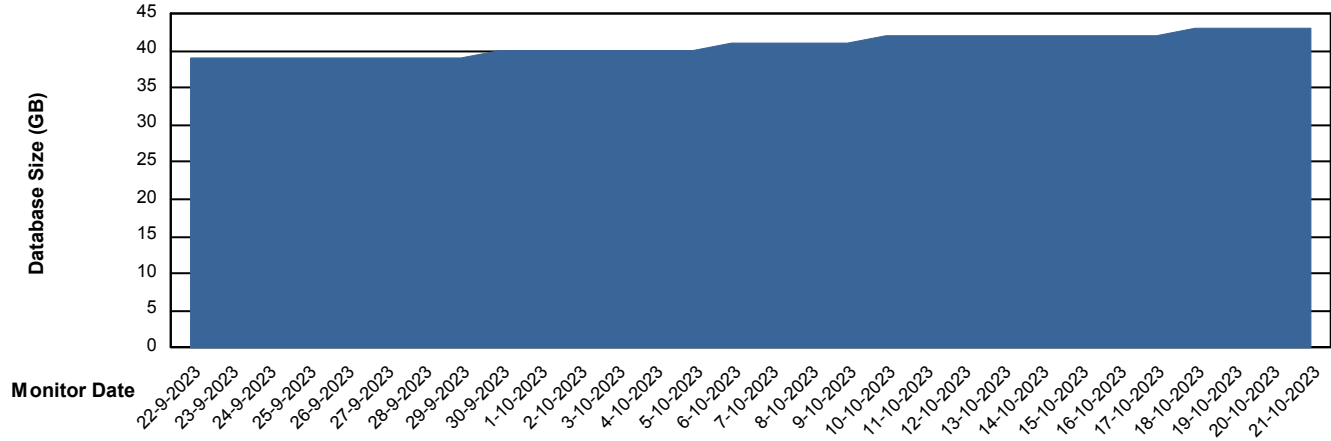

DATABASE SIZE KBR_PRD_BI-DBSRV_DB

Database growth over last month