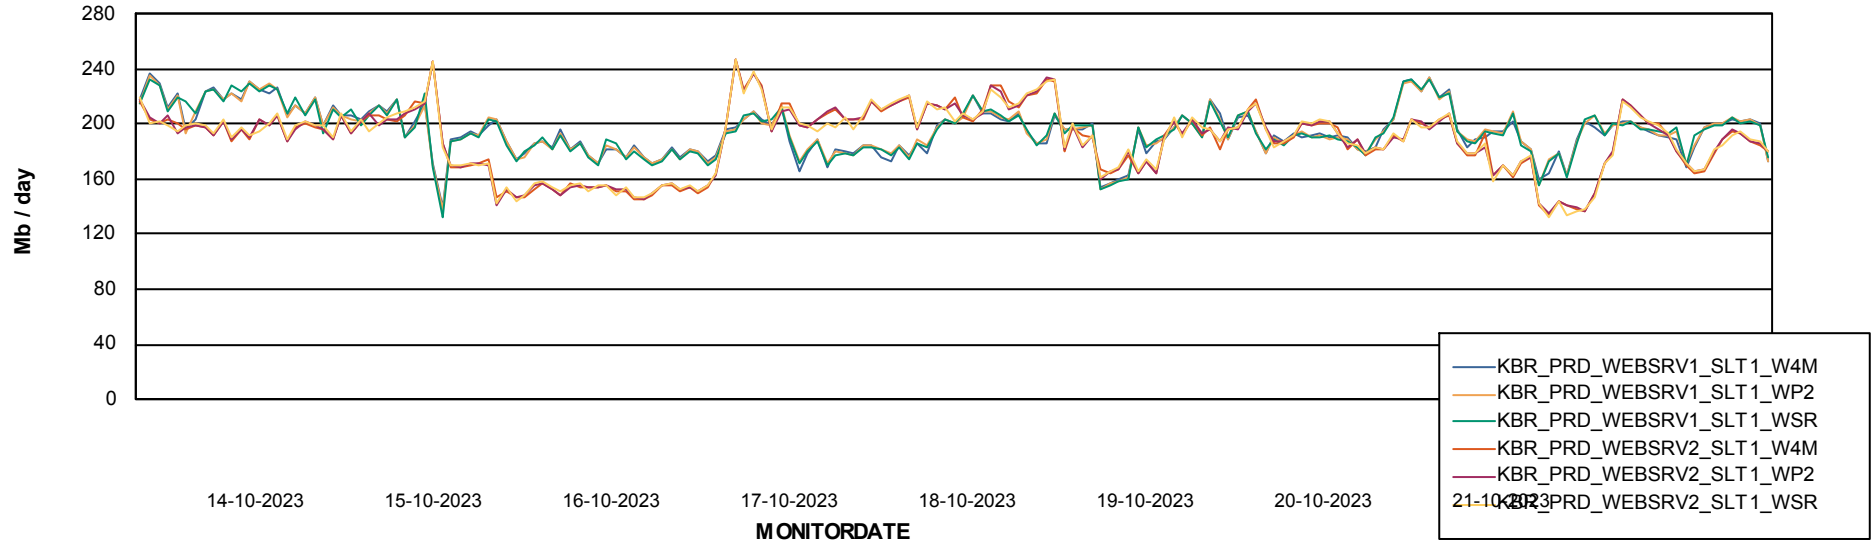

ABSSolute Web Component Services

Avg memory used per ABS Web component