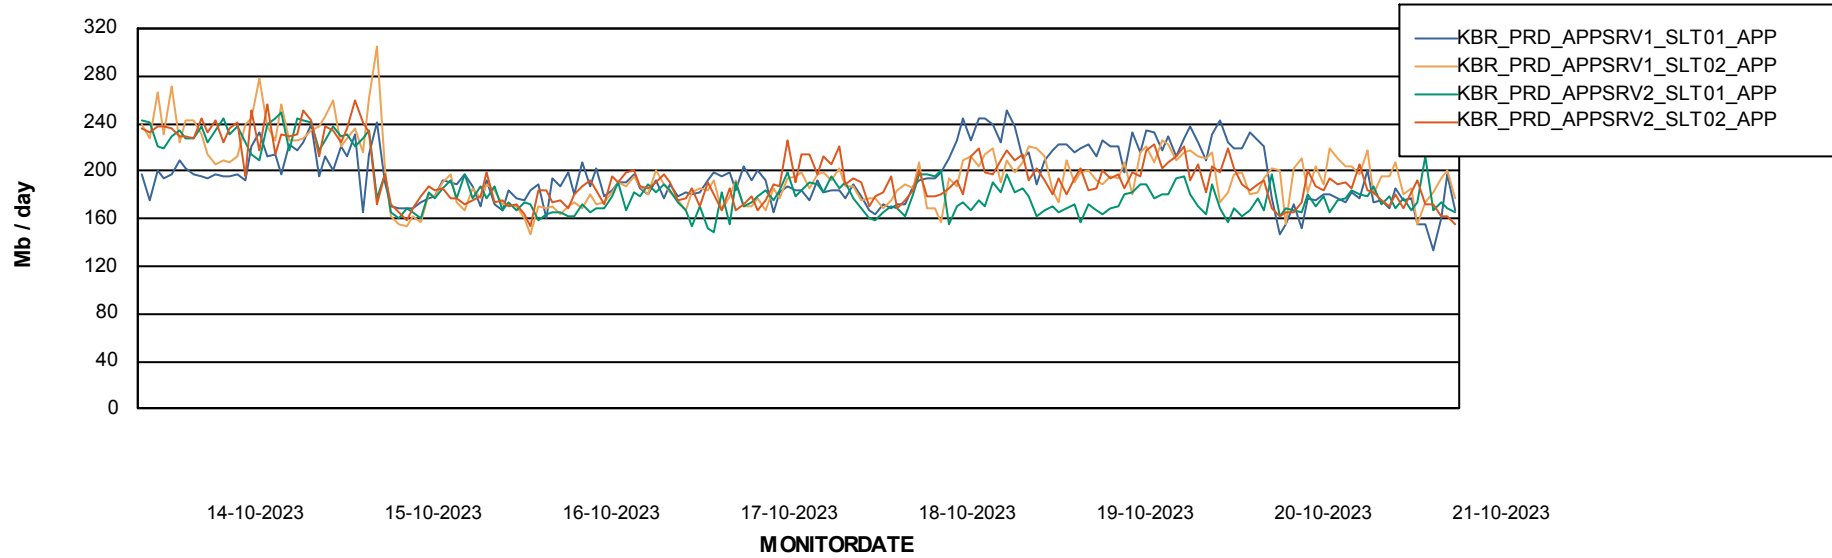

ABSSolute Application Server Services

Avg memory used per ABS Server Service