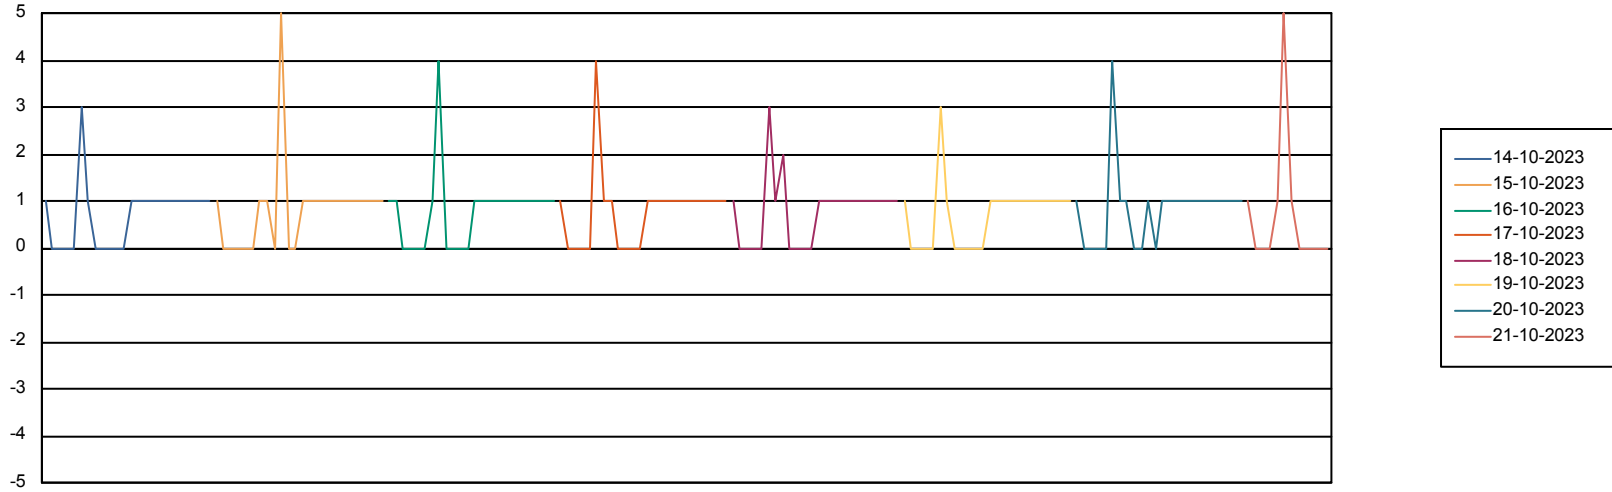

Standby Database Health KBR_Production

Recovery lag for last 7 days