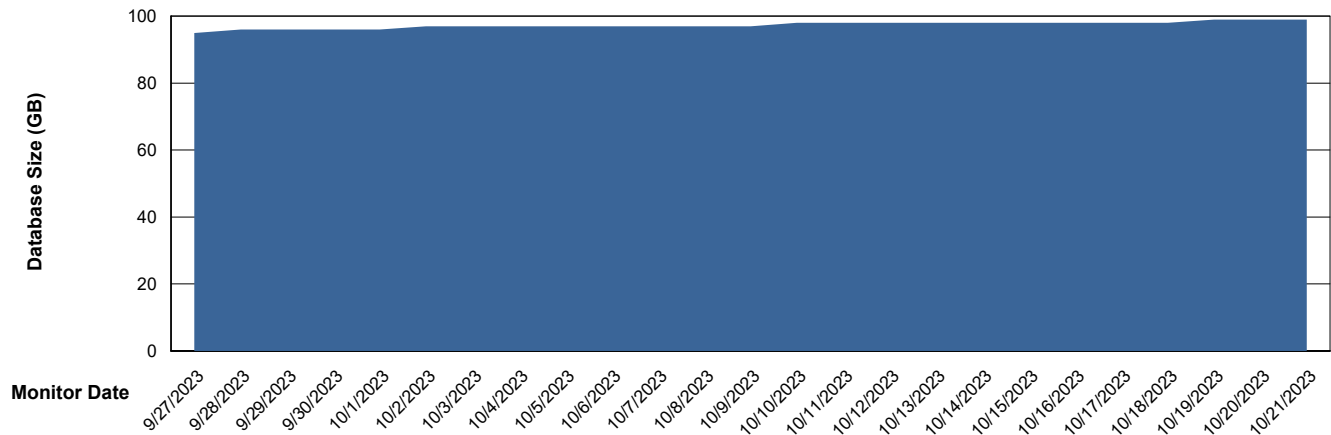

DATABASE SIZE HUE_PRD_S-ORAPROD2_ABS1

Database growth over last month