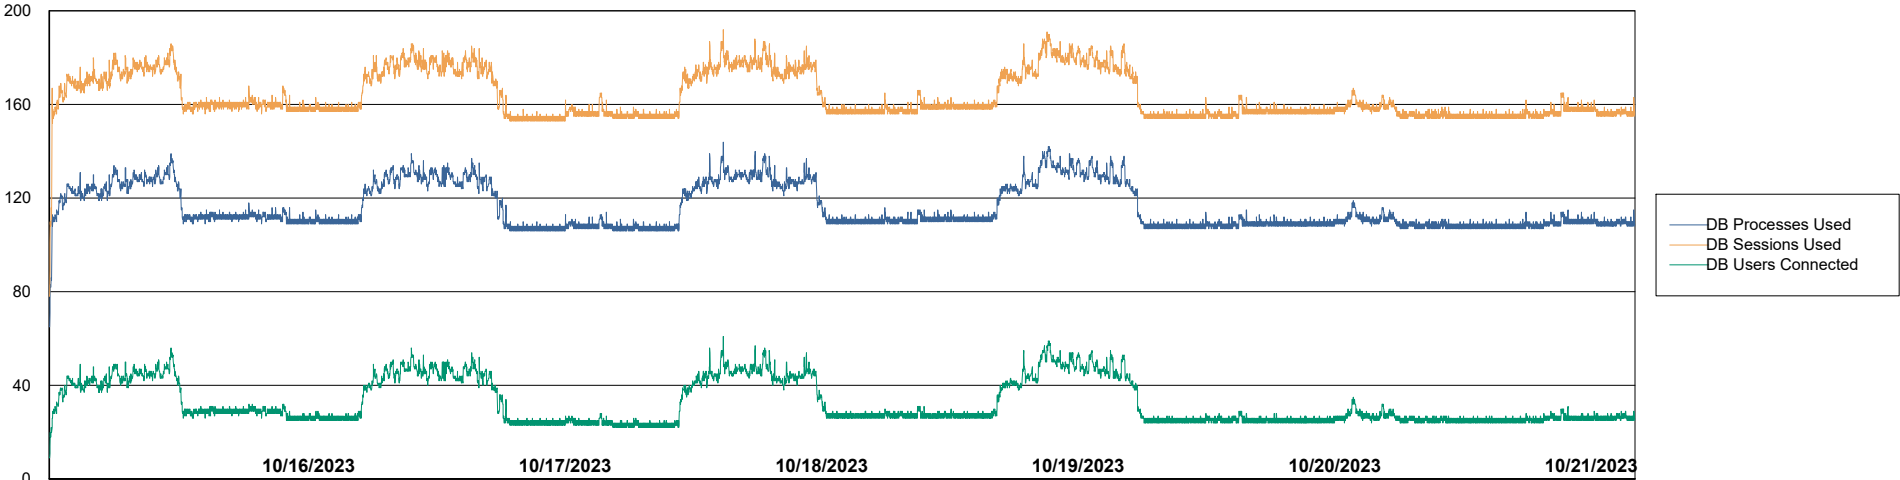

Weekly SLA Customer Report

Customer HUE_Production
Database ID 154

Database Performance HUE_PRD_S-ORABI2_ABS1

Weekly SLA Customer Report

Customer HUE_Production
Database ID 154

Database Performance HUE_PRD_S-ORAPROD2_ABS1