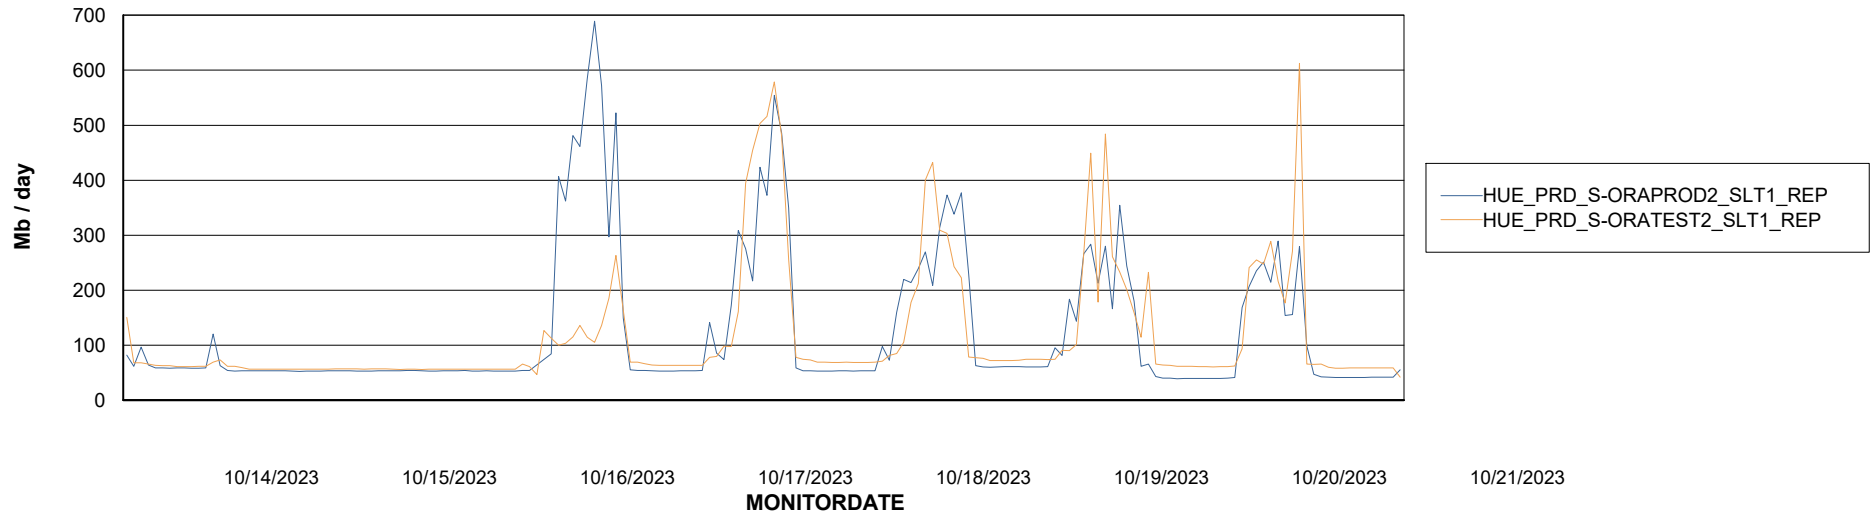

Avg memory used per ABS Server Service

Avg users per day per ABS server

Weekly SLA Customer Report

Customer HUE_Production
Database ID 154

ABSSolute Application ReportServer Services

Avg memory used per ReportServer Service