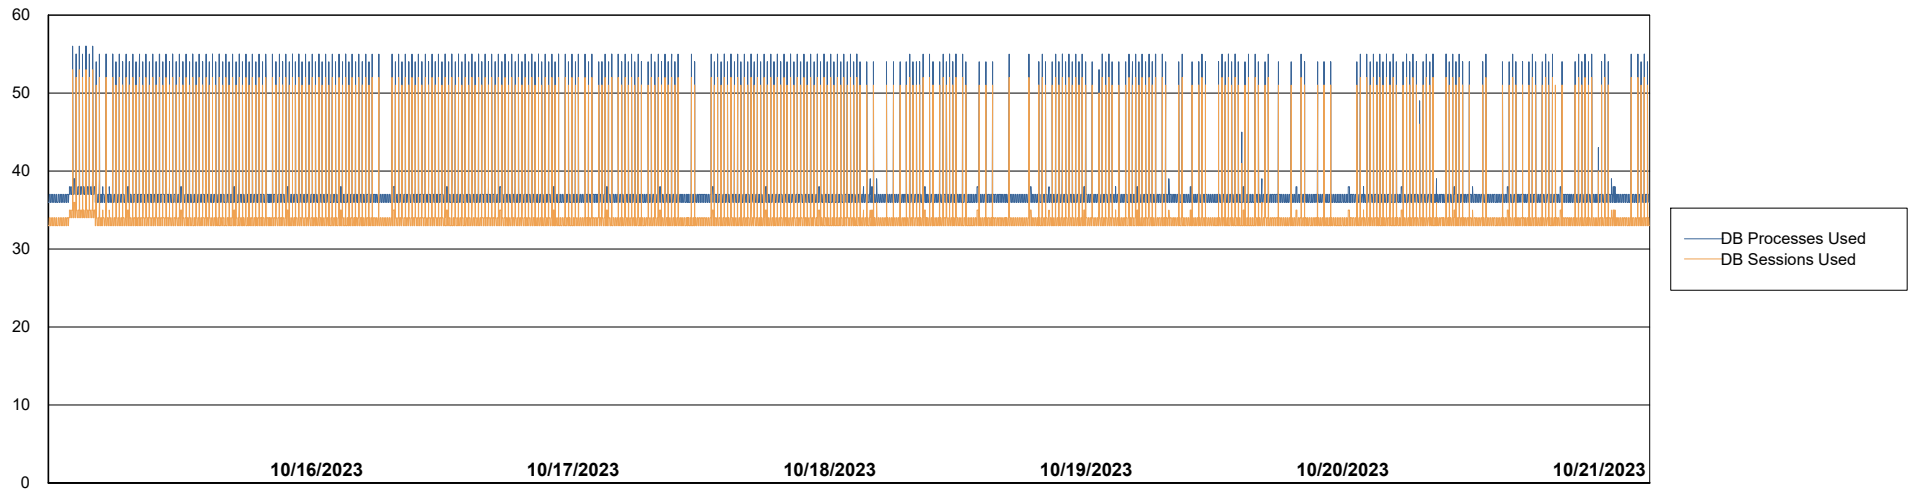

Database Performance HUE_PRD_S-ORATEST2_HSBABS1

DB Processes Max 1,000