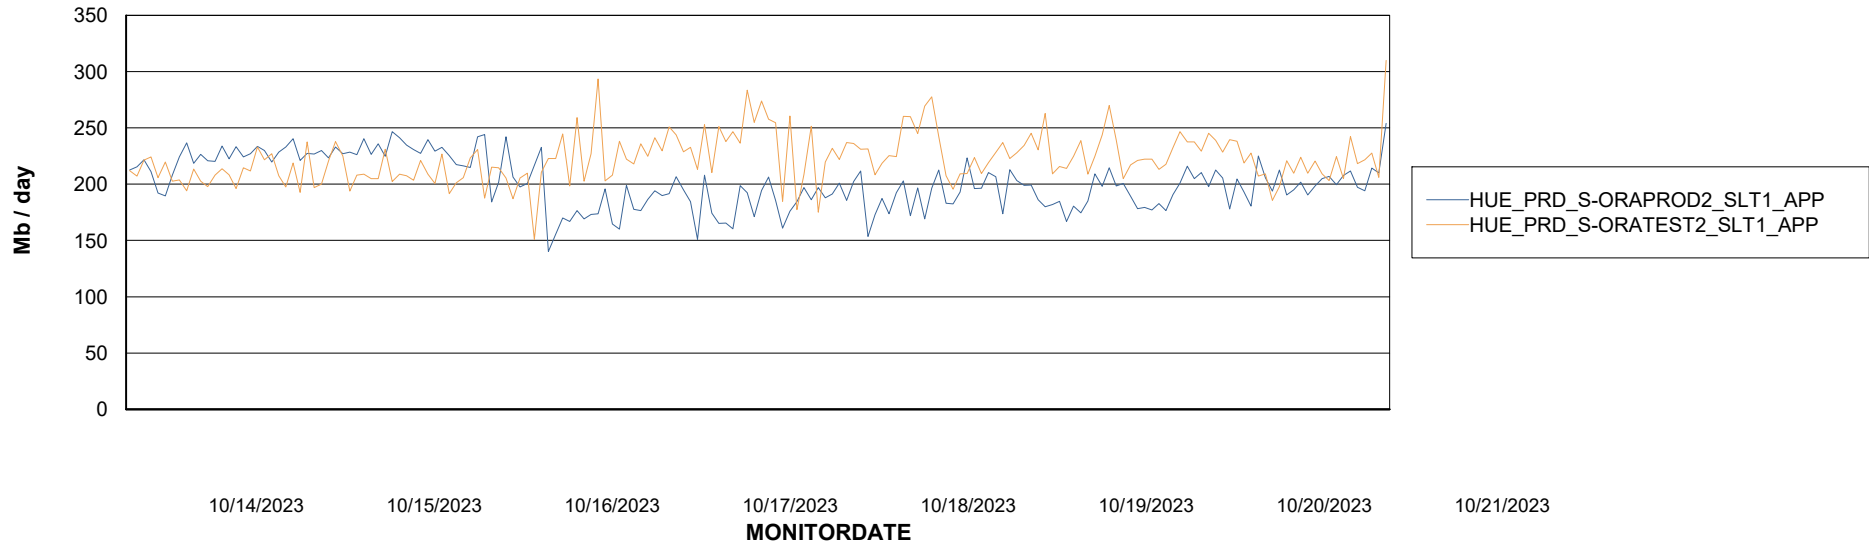

ABSSolute Application Server Services

Avg memory used per ABS Server Service