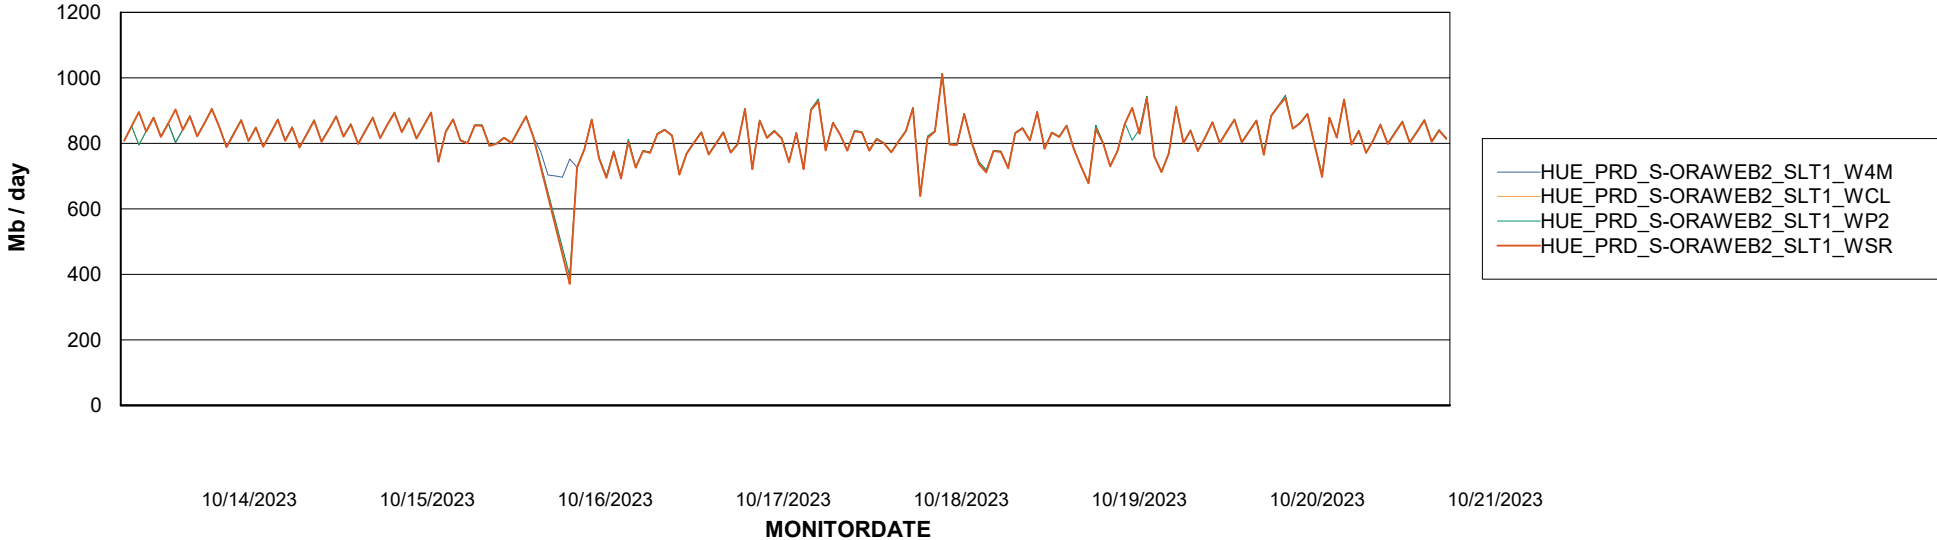

ABSSolute Web Component Services

Avg memory used per ABS Web component