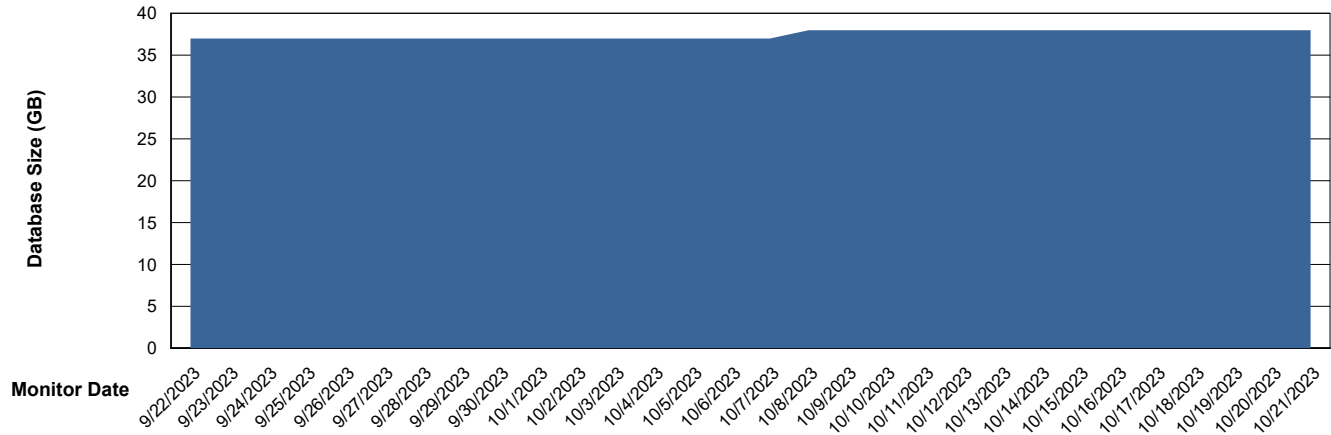

DATABASE SIZE HUE_PRD_S-ORABI2_ABS1

Database growth over last month