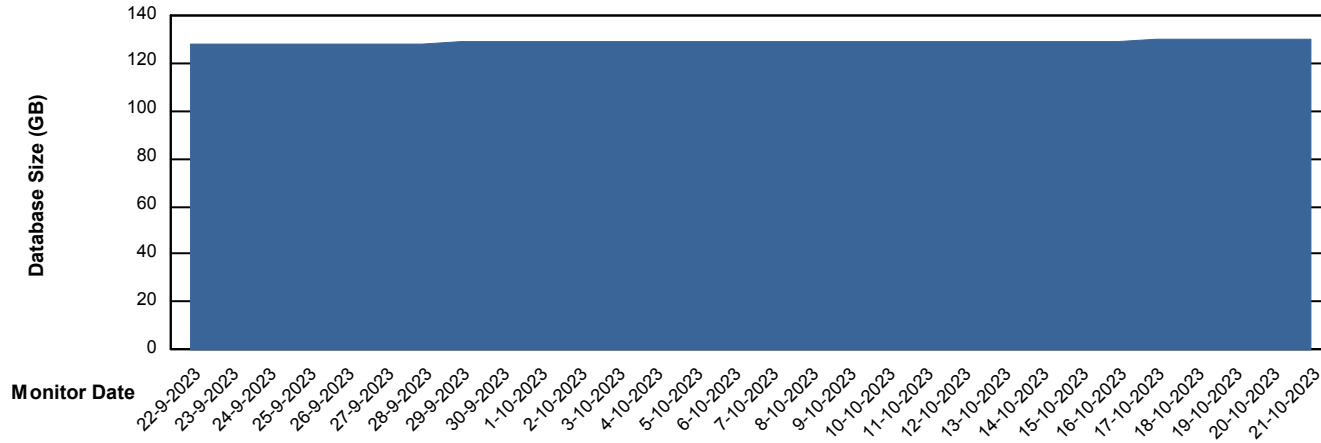

Weekly SLA Customer Report

Customer EUT_Production
Database ID 114

Database Performance EUT_EUP_PRD_URVINA22T_DB

Weekly SLA Customer Report

Customer EUT_Production
Database ID 114

Database Performance EUT_URM_PRD_URVINA26_DB

Weekly SLA Customer Report

Customer EUT_Production
Database ID 114

DATABASE SIZE EUT_EUP_PRD_URVINA22T_DB

Database growth over last month

DATABASE SIZE EUT_URM_PRD_URVINA26_DB

Database growth over last month