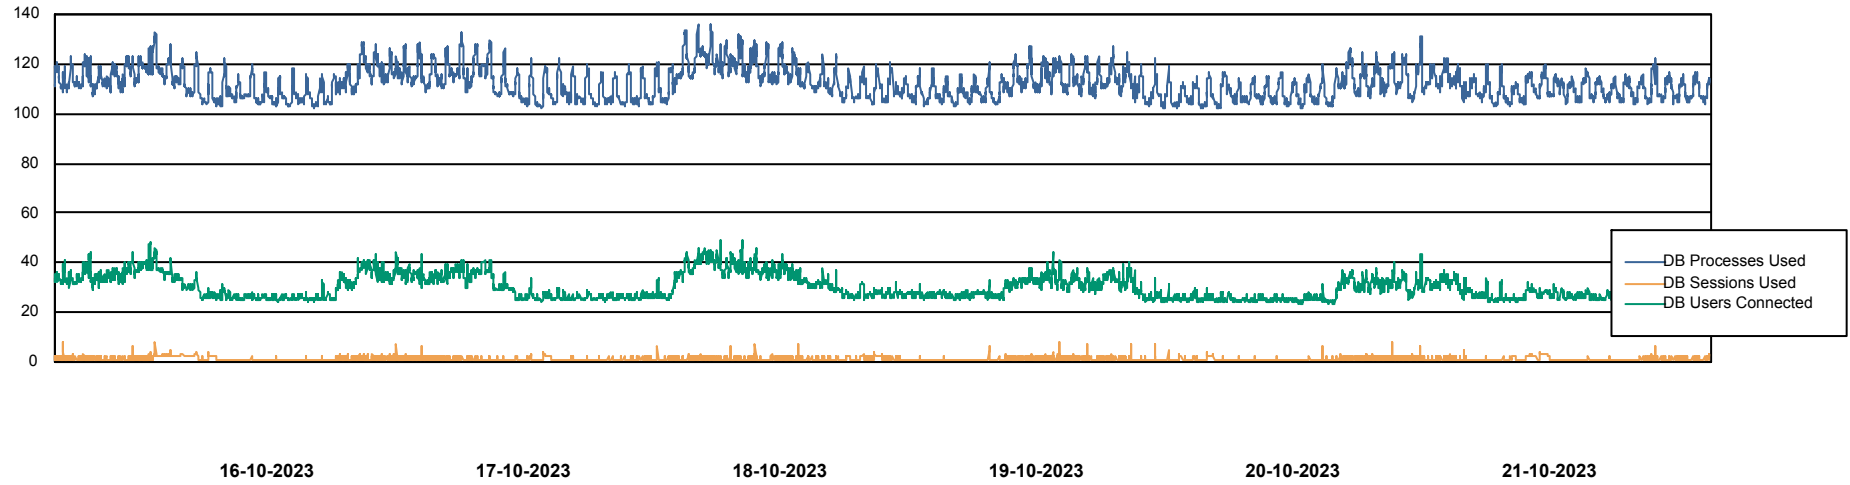

Weekly SLA Customer Report

Customer EUT_Production
Database ID 114

Database Performance EUT_EUP_PRD_URVINA22T_DB

Weekly SLA Customer Report

Customer EUT_Production
Database ID 114

Database Performance EUT_URM_PRD_URVINA26_DB