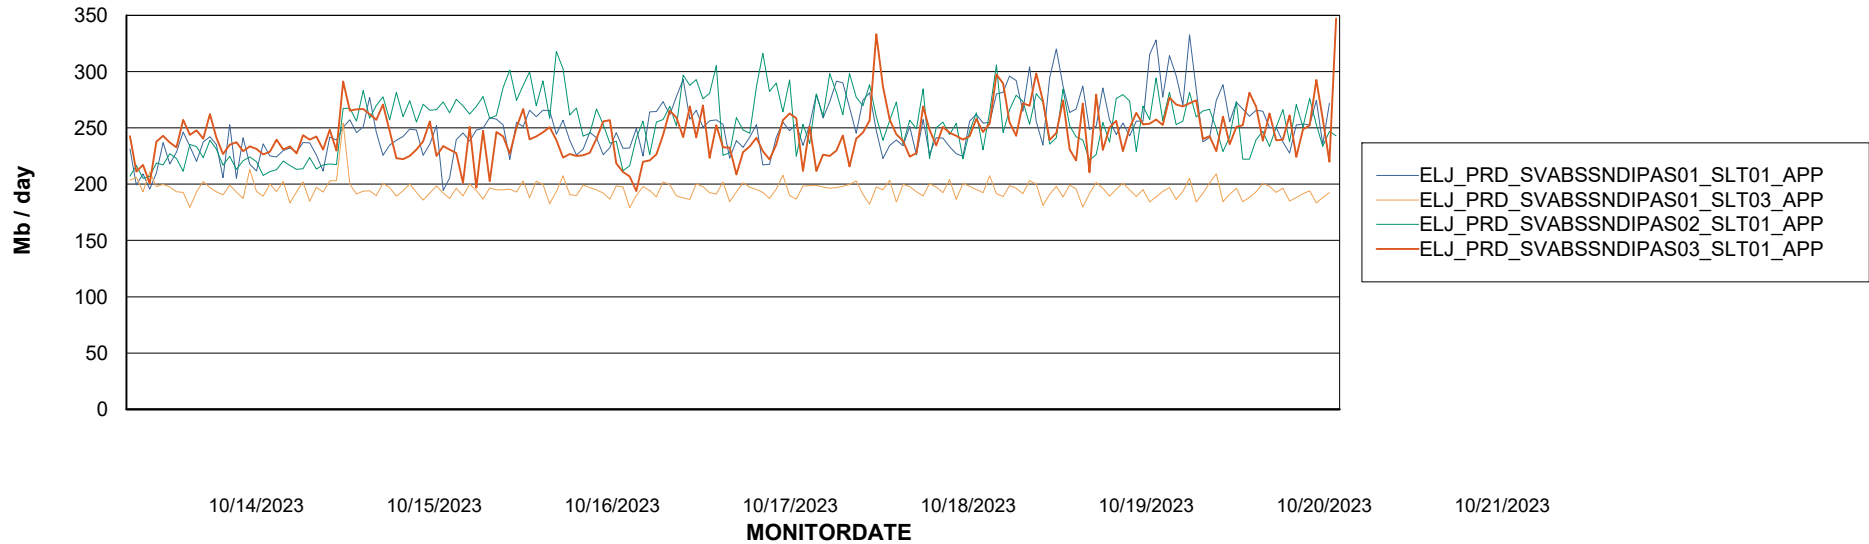

ABSSolute Application Server Services

Avg memory used per ABS Server Service