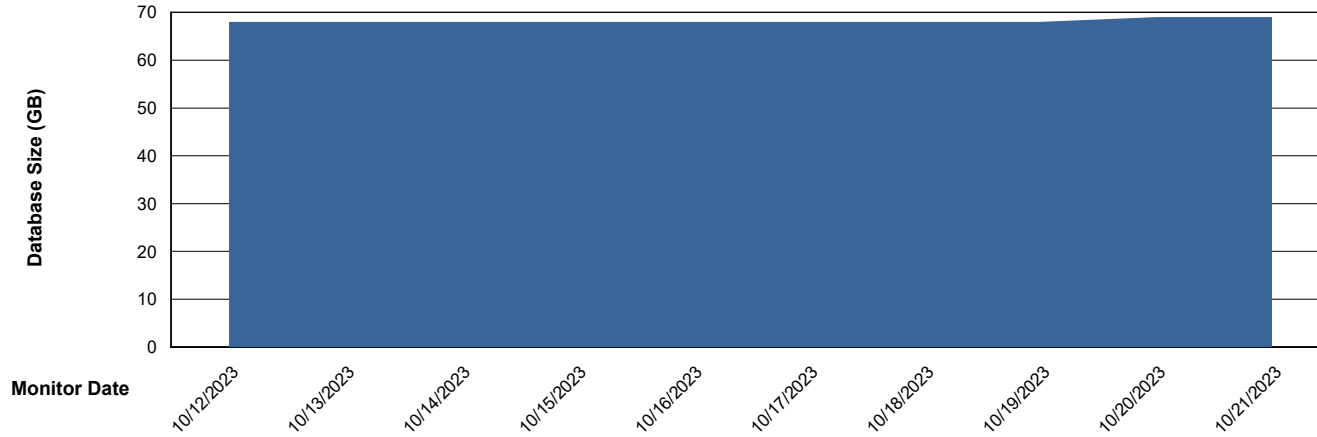

DB Processes Max 1,000
DB Sessions Max 0

Weekly SLA Customer Report

Customer ELJ Production
Database ID 72

Database Performance ELJ_PRD_FRASEQXPRDDB03_ABS1

Weekly SLA Customer Report

Customer ELJ Production
Database ID 72

DATABASE SIZE ELJ_PRD_FRASEQXPRDDB01_ABS1

Database growth over last month

DATABASE SIZE ELJ_PRD_FRASEQXPRDDB03_ABS1

Database growth over last month

Weekly SLA Customer Report

Customer ELJ Production
 Database ID 72