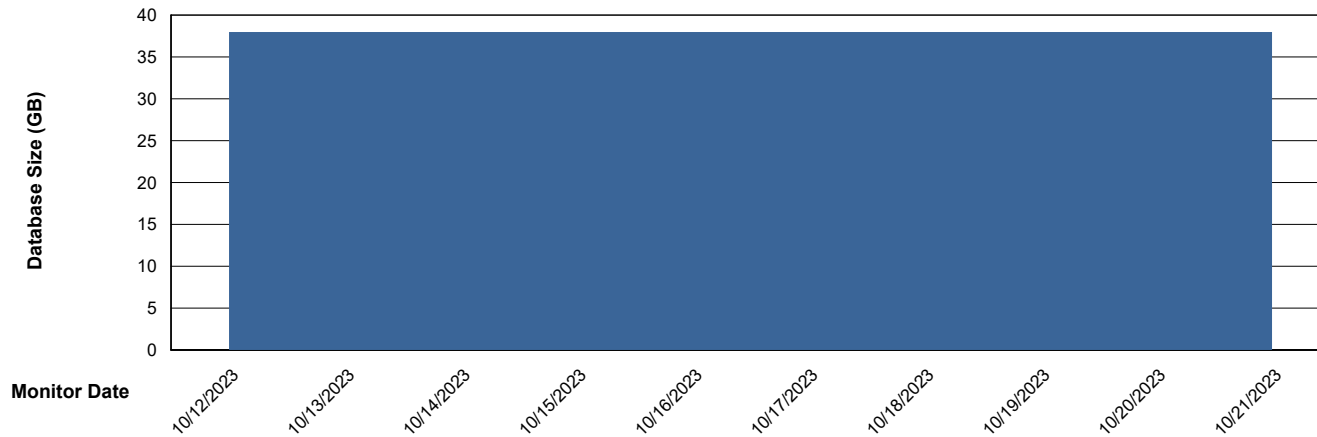

DB Processes Max 1,000
DB Sessions Max 0

Weekly SLA Customer Report

Customer ELJ Production
Database ID 72

Database Performance ELJ_PRD_FRASEQXPRDDB03_ABS1

Weekly SLA Customer Report

Customer ELJ Production
Database ID 72

DATABASE SIZE ELJ_PRD_FRASEQXPRDDB01_ABS1

Database growth over last month

DATABASE SIZE ELJ_PRD_FRASEQXPRDDB03_ABS1

Database growth over last month

Weekly SLA Customer Report

Customer ELJ Production
 Database ID 72