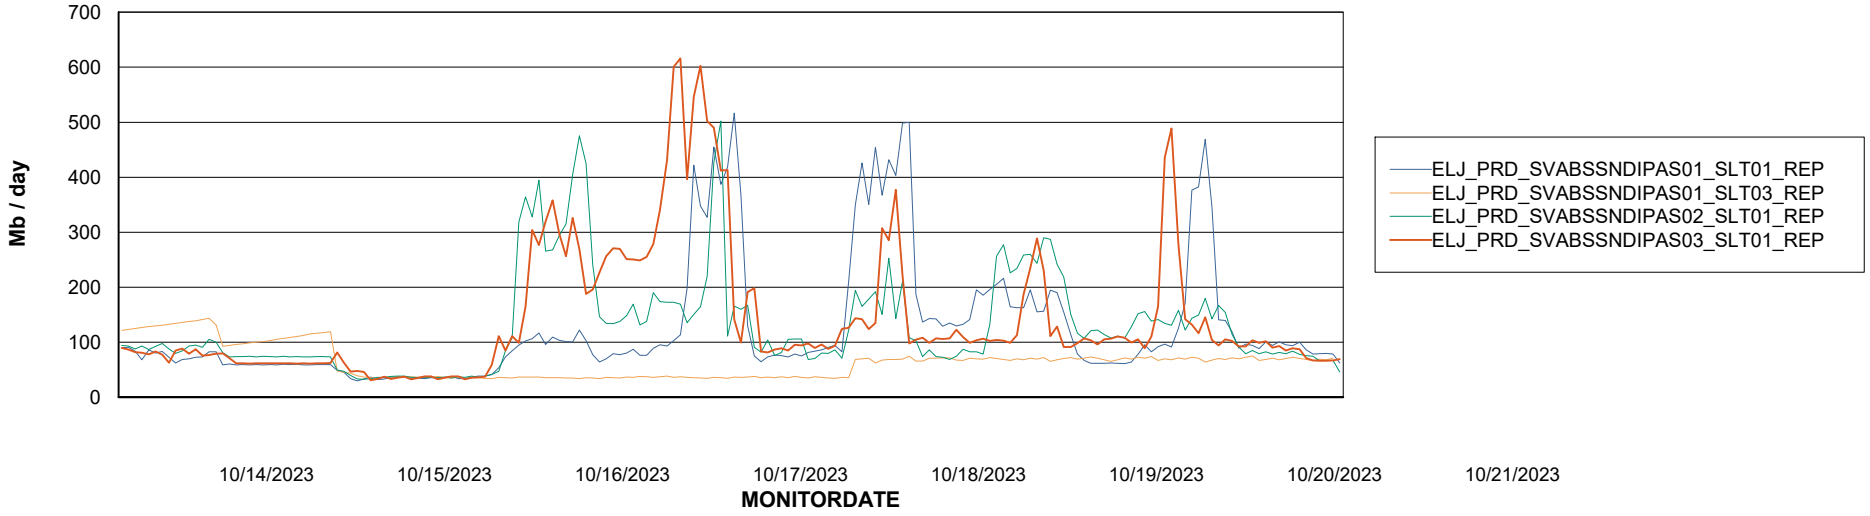

Avg memory used per ABS Server Service

Avg users per day per ABS server

Weekly SLA Customer Report

Customer ELJ Production
Database ID 72

ABSSolute Application ReportServer Services

Avg memory used per ReportServer Service