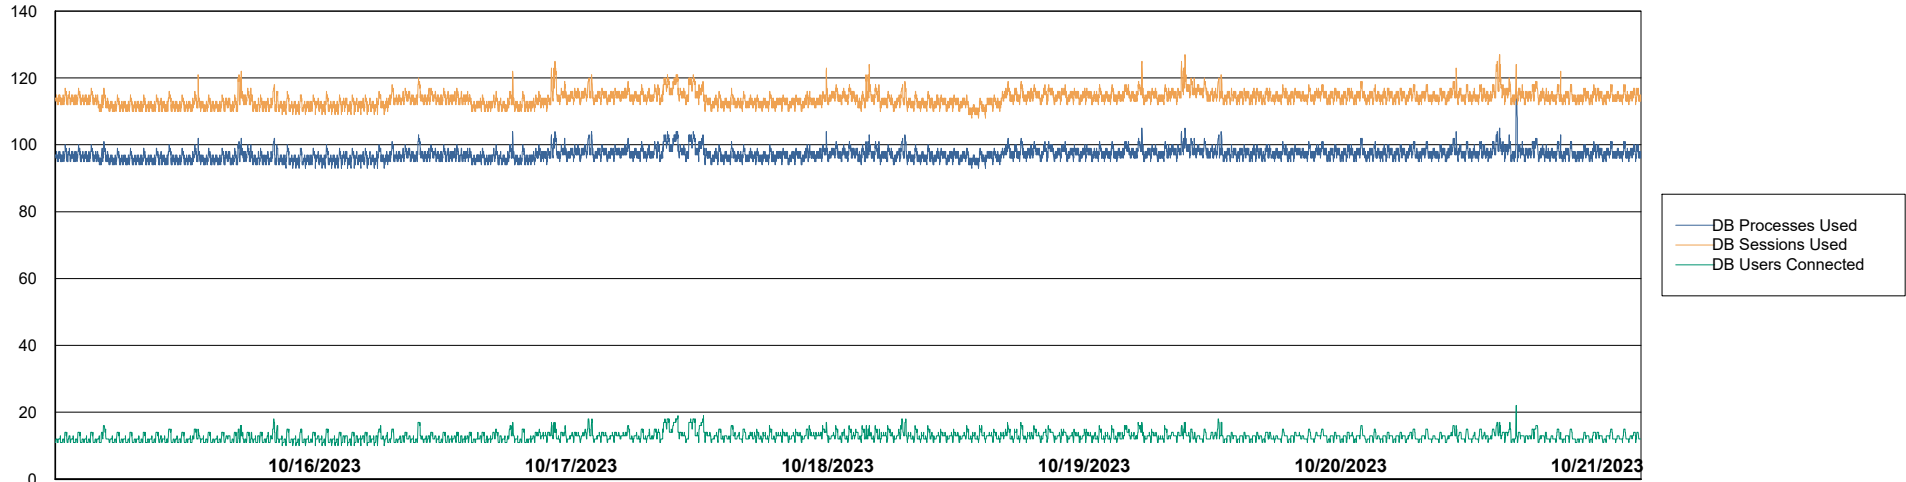

DB Processes Max 1,000
DB Sessions Max 0

Weekly SLA Customer Report

Customer ELJ Production
Database ID 72

Database Performance ELJ_PRD_FRASEQXPRDDB03_ABS1

Weekly SLA Customer Report

Customer ELJ Production
Database ID 72