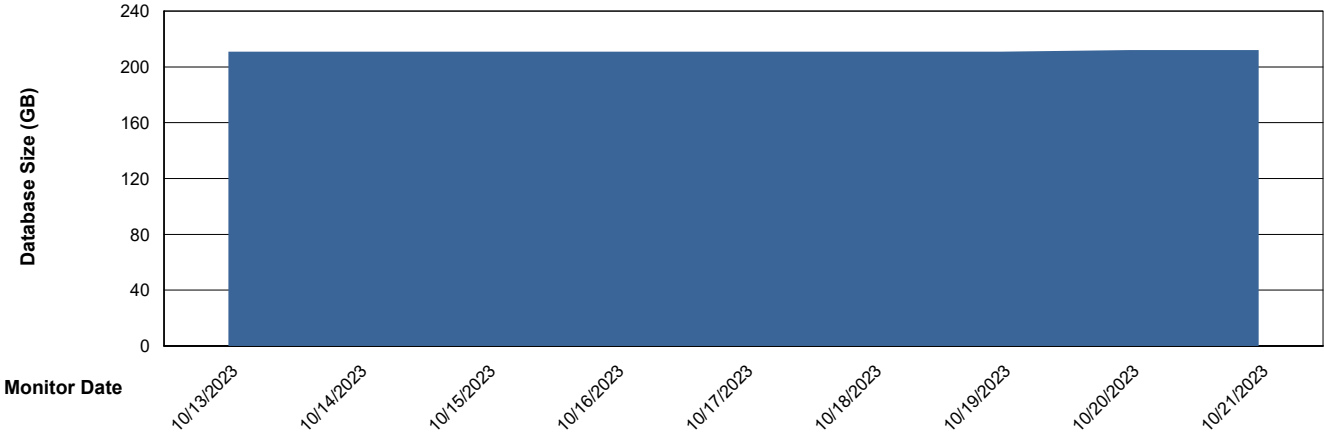

# Weekly SLA Customer Report

Customer ELI\_Production  
Database ID 62

DATABASE SIZE ELI\_PRD\_BI\_ABS1

### Database growth over last month

DATABASE SIZE ELI\_PRD\_Primary\_ABS1

### Database growth over last month