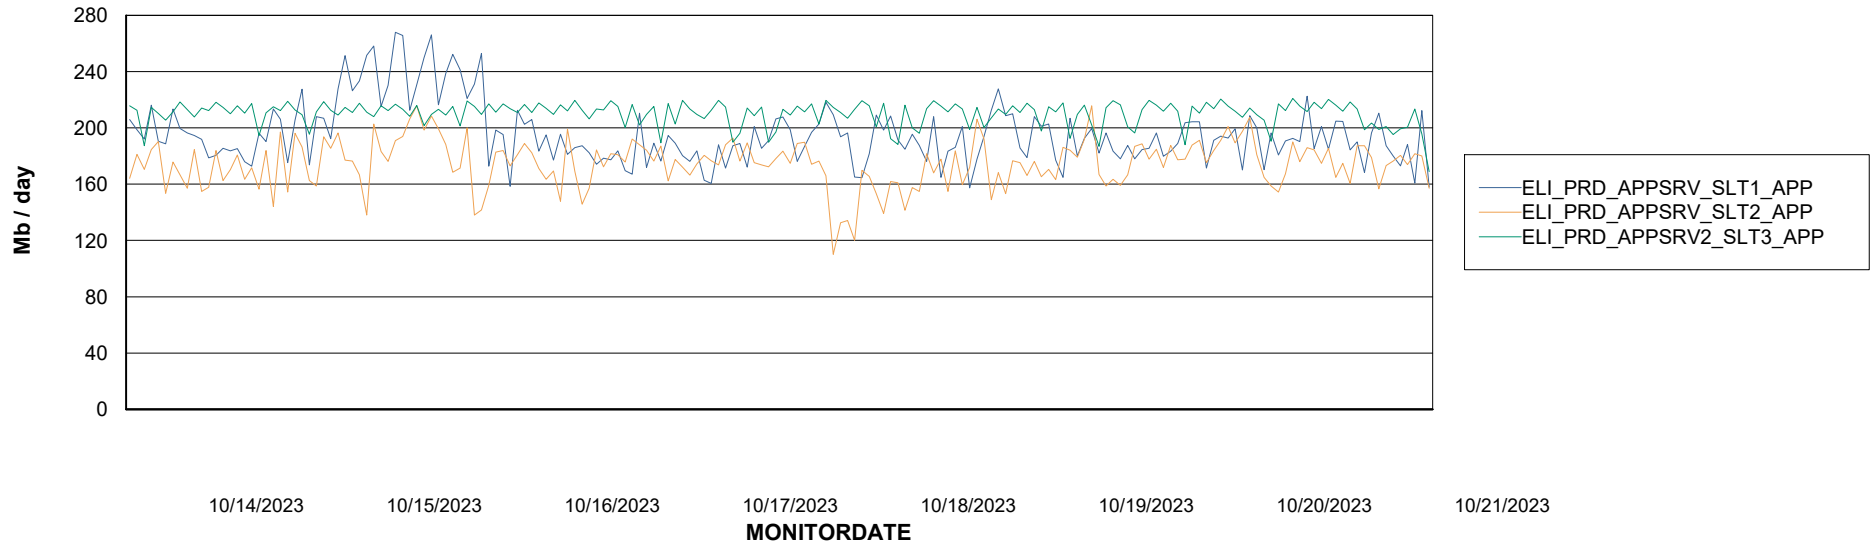

ABSSolute Application Server Services

Avg memory used per ABS Server Service