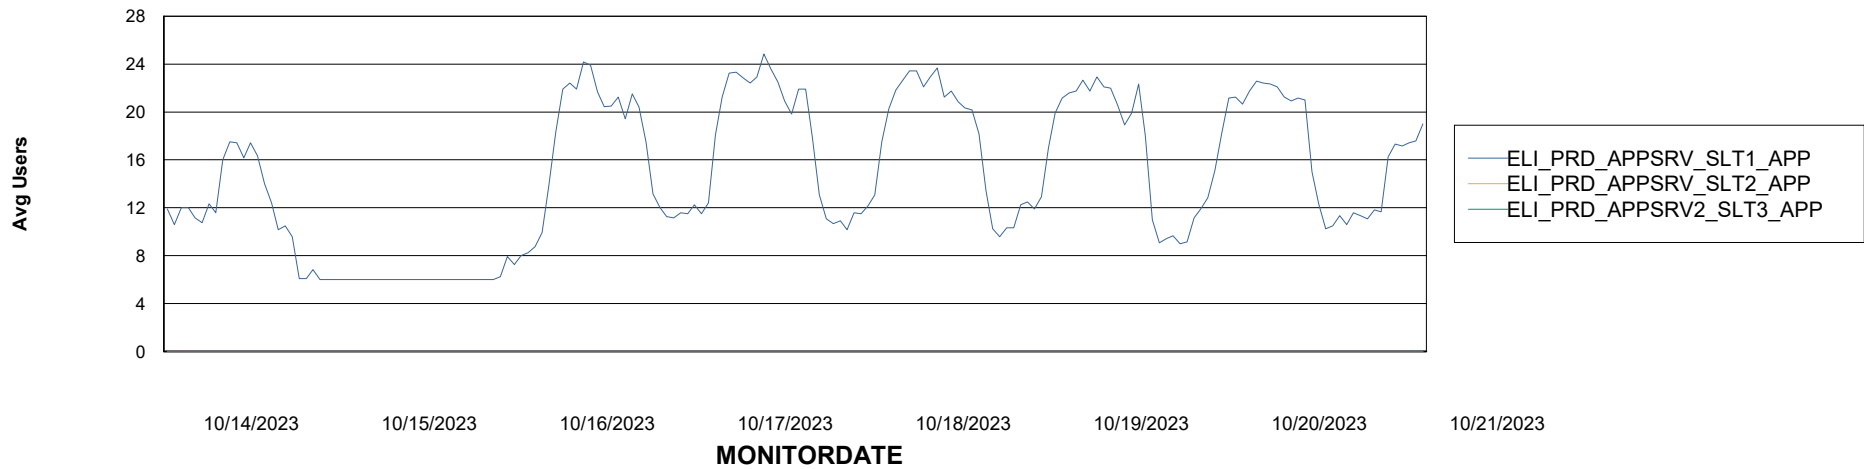

Avg users per day per ABS server