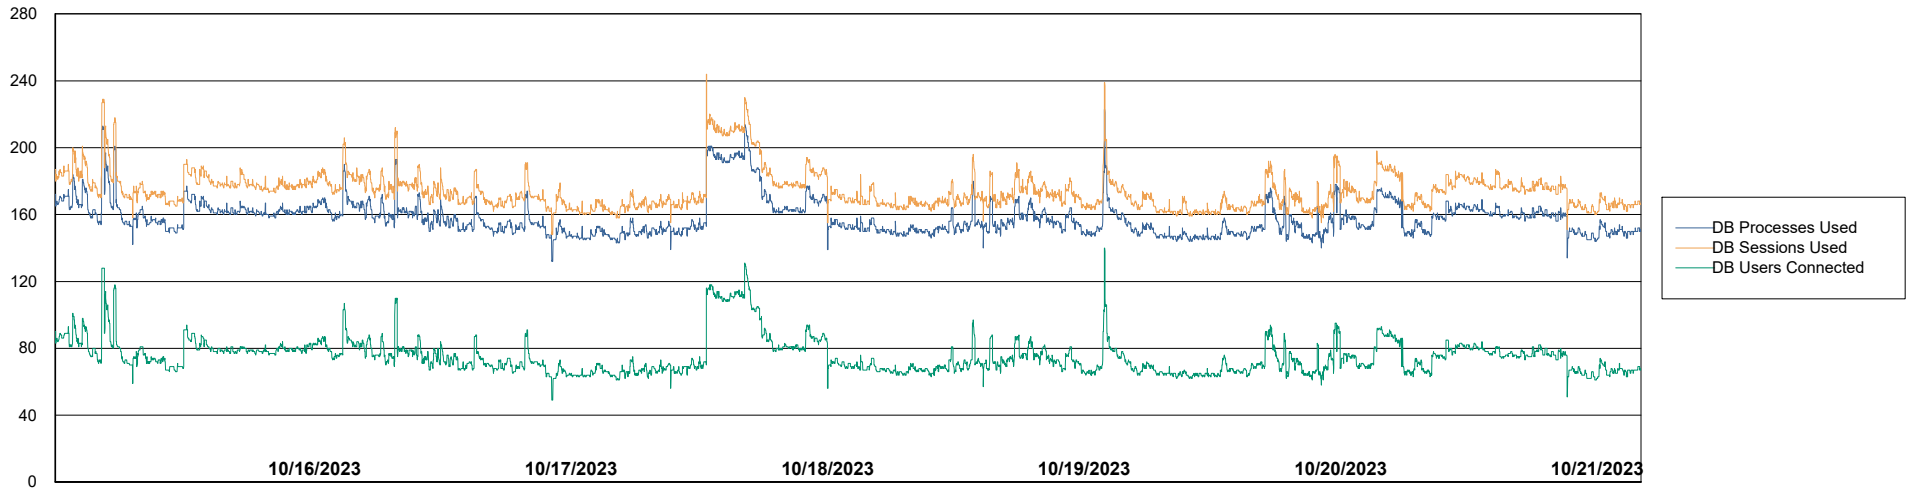

Database Performance ELI_PRD_Primary_ABS1