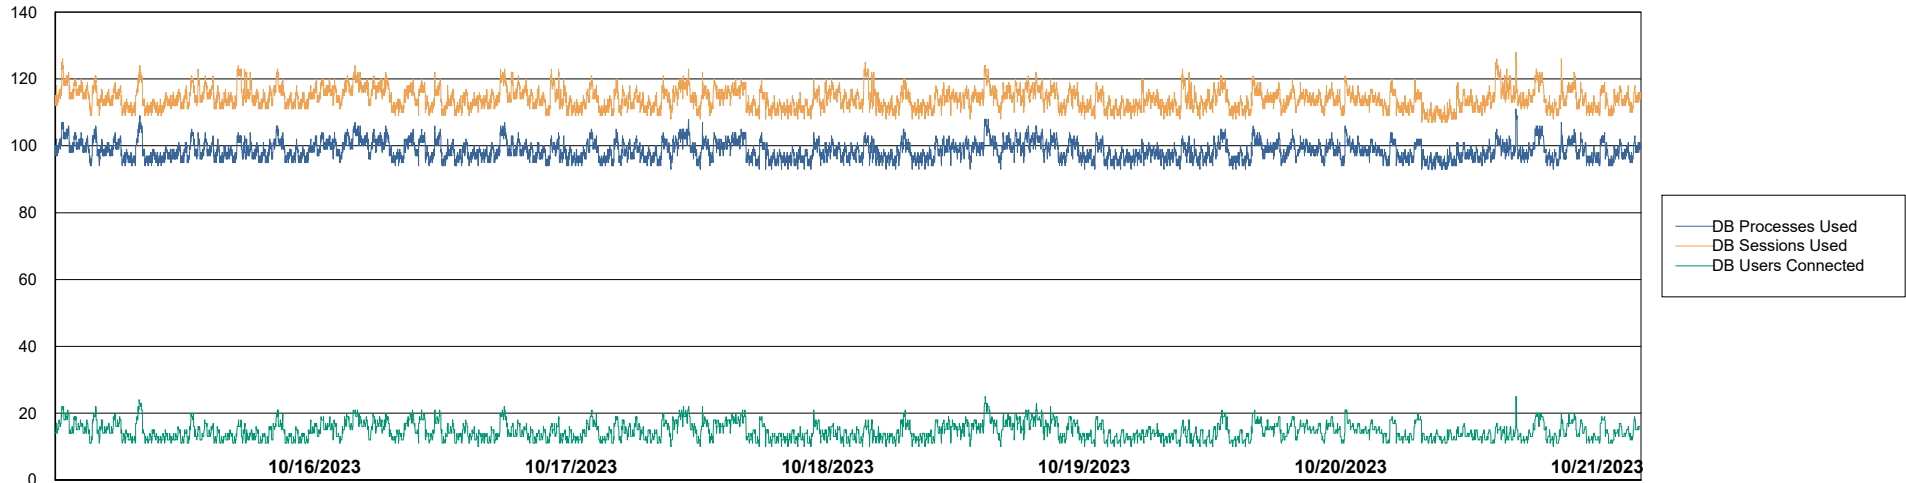

Database Performance ELI_PRD_BI_ABS1