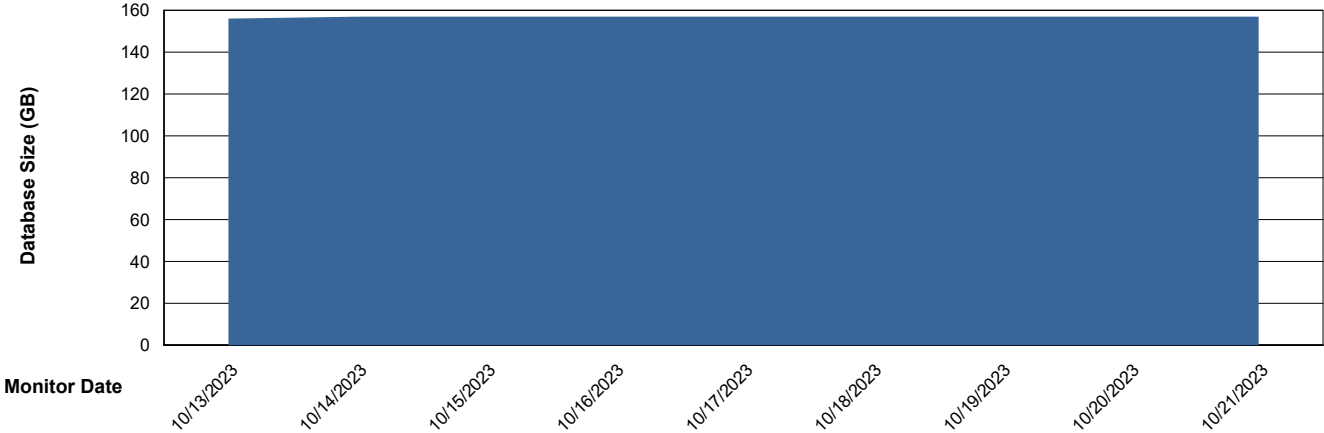

DATABASE SIZE ELI_PRD_BI_ABS1

Database growth over last month