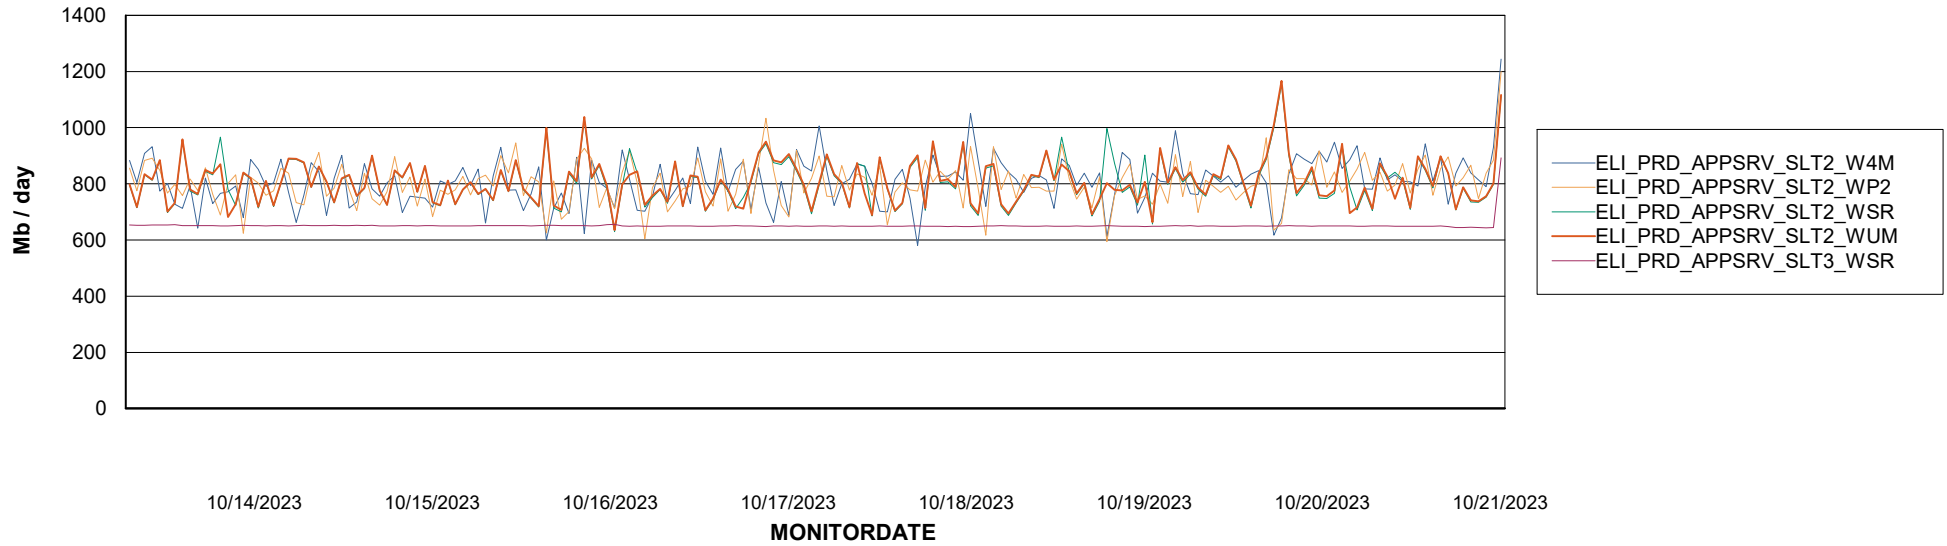

ABSSolute Application Server Services

Avg memory used per ABS Web component