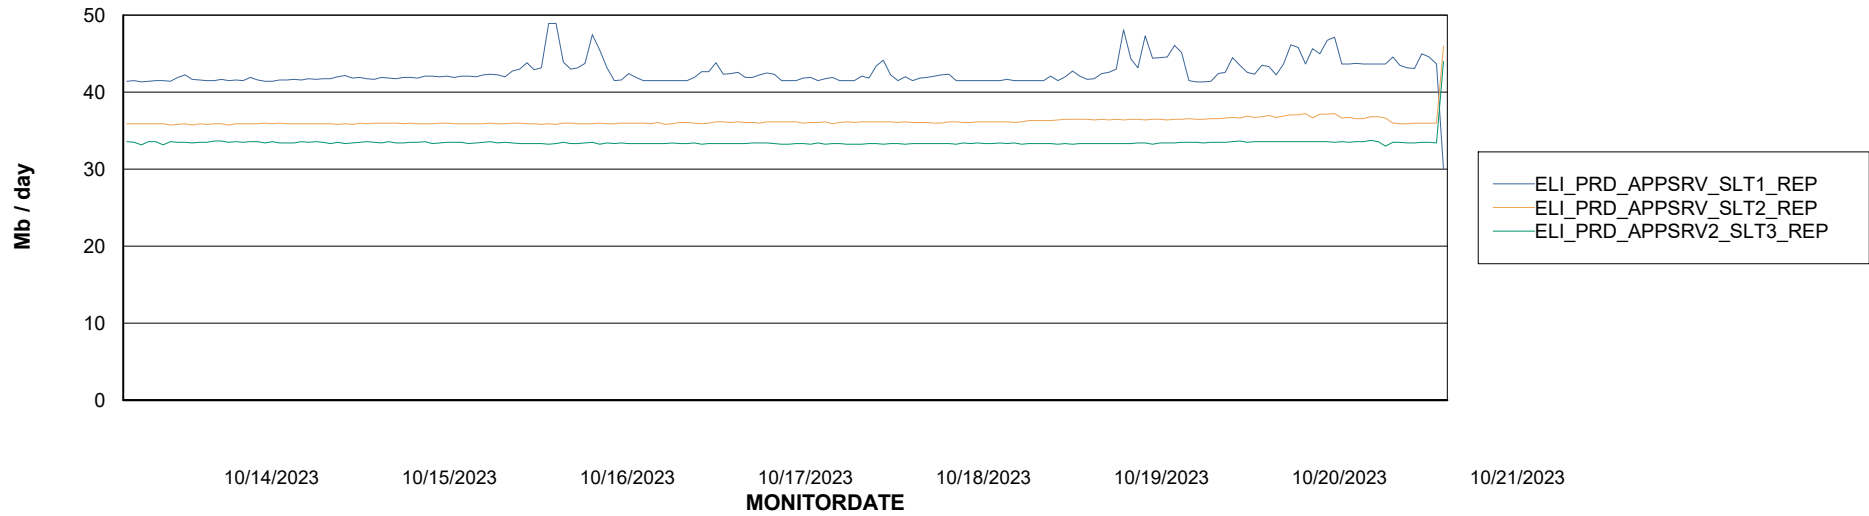

ABSSolute Application Server Services

Avg memory used per ReportServer Service