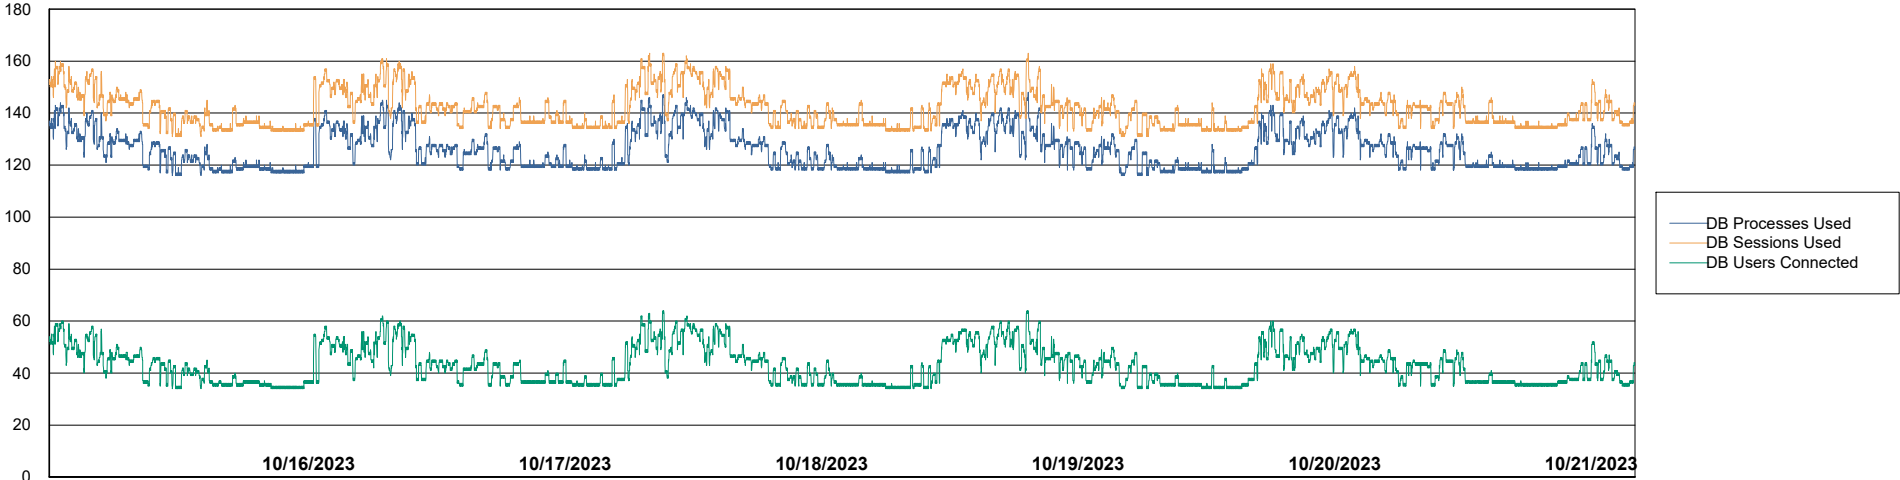

Weekly SLA Customer Report

Customer ECL_Production
Database ID 156

Harddisk Usage ECL_PRD_ECLABS-WEB

	Free disk space on C: (%)	Total disk space on C: (Gb)	Used disk space on C: (Gb)
10/21/2023	56	99	43
10/20/2023	56	99	43
10/19/2023	56	99	43
10/18/2023	56	99	43
10/17/2023	57	99	43
10/16/2023	57	99	43
10/15/2023	57	99	43

Weekly SLA Customer Report

Customer ECL_Production
Database ID 156

Database Performance ECL_PRD_ECLABS_ABS1

Weekly SLA Customer Report

Customer ECL_Production
Database ID 156

Database Performance ECL_PRD_ECLABS-TEST_HSBABS1