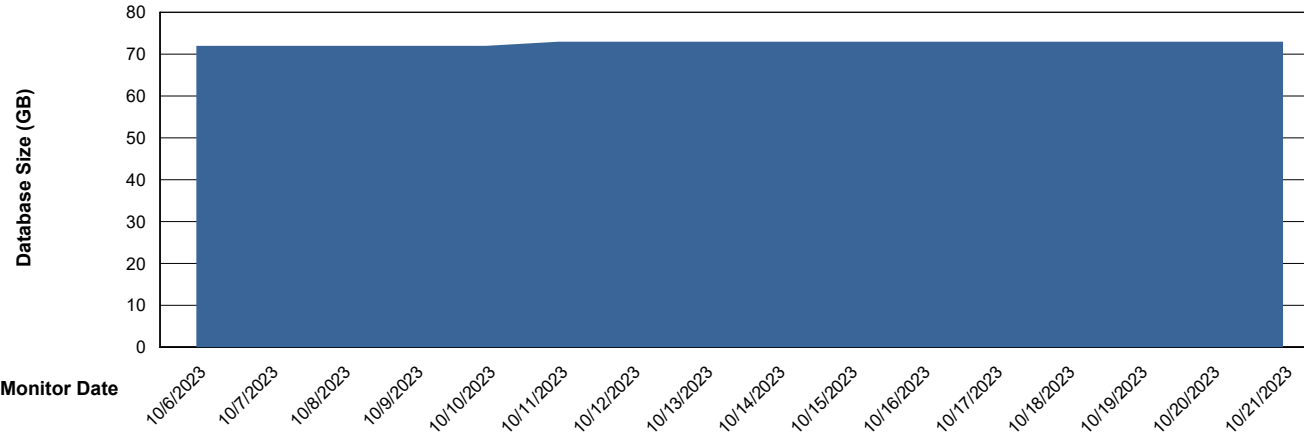

DB Processes Max 1,000

Weekly SLA Customer Report

Customer ECL_Production
 Database ID 156

DATABASE SIZE ECL_PRD_ECLABS_ABS1

Database growth over last month

Database Tablespace ECL_PRD_ECLABS_ABS1

Date	Tablespace Name	Filesize (Gb)	Usedsize (Gb)	Percentage free
10/21/2023	ABSDATA	81	52	36
	INDX	10	6	40
10/20/2023	ABSDATA	81	52	36
	INDX	10	6	40
10/19/2023	ABSDATA	81	52	36
	INDX	10	6	40
10/18/2023	ABSDATA	81	52	36
	INDX	10	6	40
10/17/2023	ABSDATA	81	52	36
	INDX	10	6	41
10/16/2023	ABSDATA	81	52	36
	INDX	10	6	41
10/15/2023	ABSDATA	81	52	36
	INDX	10	6	41

Weekly SLA Customer Report

Customer ECL_Production
Database ID 156

Standby Database Health ECL_Production

Recovery lag for last 7 days

Weekly SLA Customer Report

Customer ECL_Production
Database ID 156

ABSSolute Application Server Services