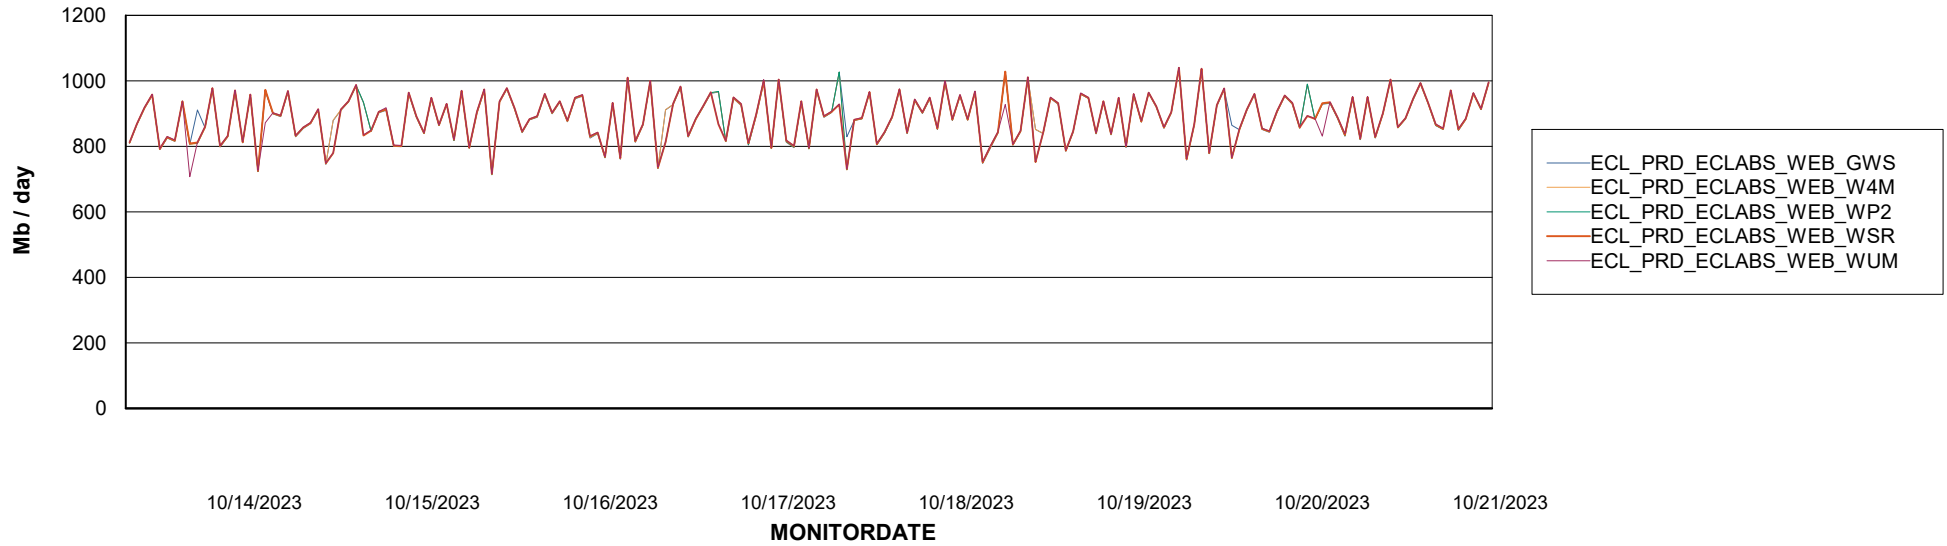

ABSSolute Web Component Services

Avg memory used per ABS Web component