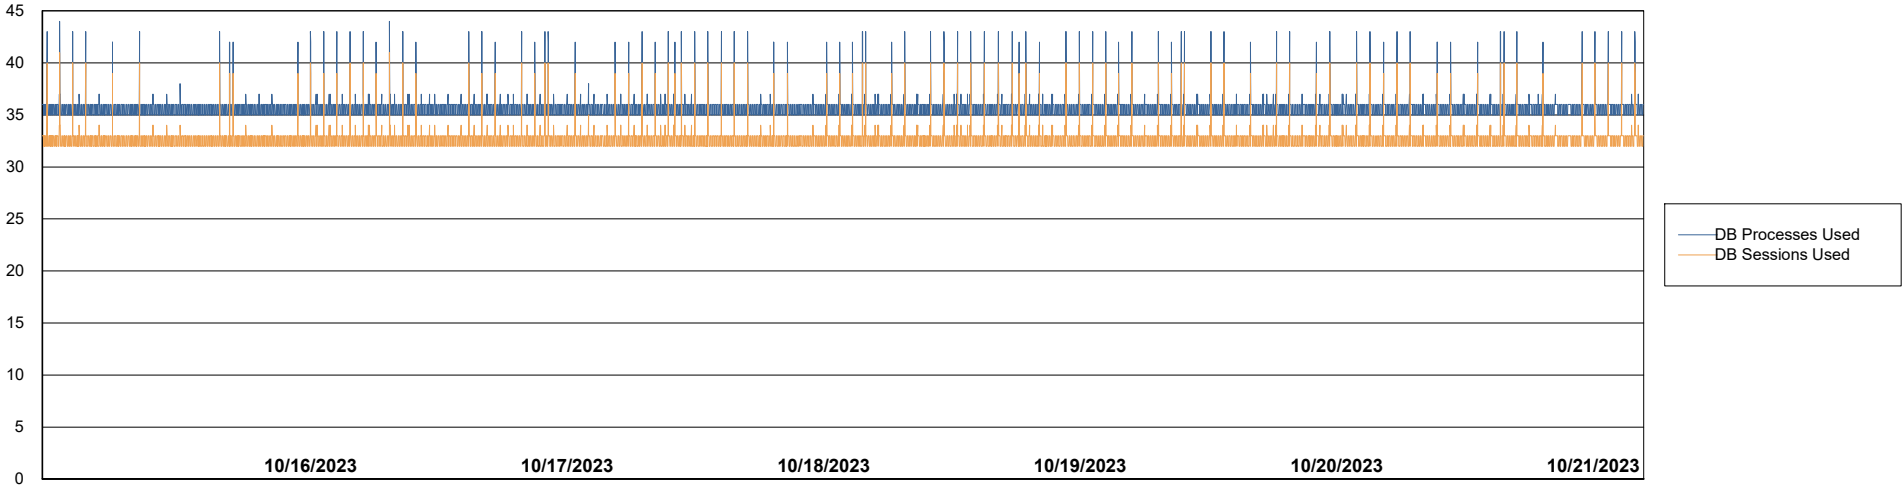

Weekly SLA Customer Report

Customer ECL_Production
Database ID 156

Database Performance ECL_PRD_ECLABS_ABS1

Weekly SLA Customer Report

Customer ECL_Production
Database ID 156

Database Performance ECL_PRD_ECLABS-TEST_HSBABS1

DB Processes Max 1,000

Weekly SLA Customer Report

Customer ECL_Production
 Database ID 156

DATABASE SIZE ECL_PRD_ECLABS_ABS1

Database growth over last month

Database Tablespace ECL_PRD_ECLABS_ABS1

Date	Tablespace Name	Filesize (Gb)	Usedsize (Gb)	Percentage free
10/21/2023	ABSDATA	81	52	36
	INDX	10	6	40
10/20/2023	ABSDATA	81	52	36
	INDX	10	6	40
10/19/2023	ABSDATA	81	52	36
	INDX	10	6	40
10/18/2023	ABSDATA	81	52	36
	INDX	10	6	40
10/17/2023	ABSDATA	81	52	36
	INDX	10	6	41
10/16/2023	ABSDATA	81	52	36
	INDX	10	6	41
10/15/2023	ABSDATA	81	52	36
	INDX	10	6	41