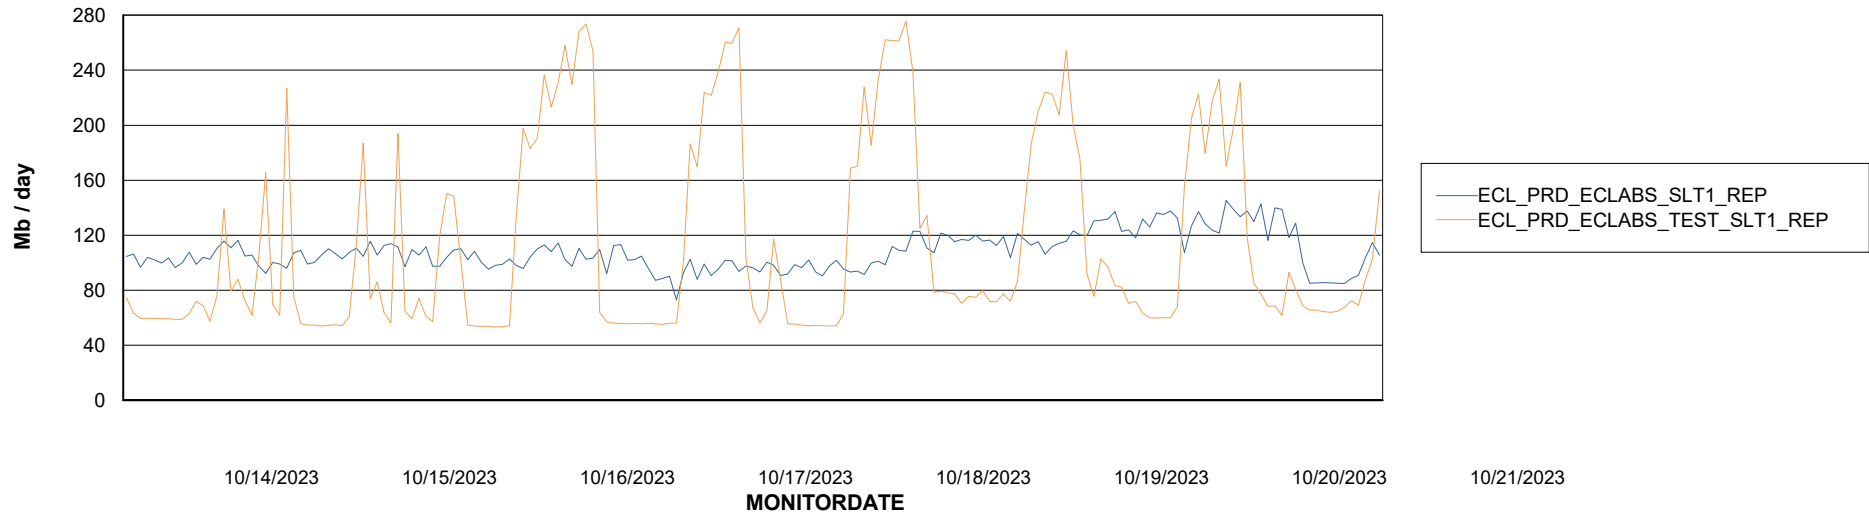

Avg memory used per ABS Server Service

Avg users per day per ABS server

Weekly SLA Customer Report

Customer ECL_Production
Database ID 156

ABSSolute Application ReportServer Services

Avg memory used per ReportServer Service