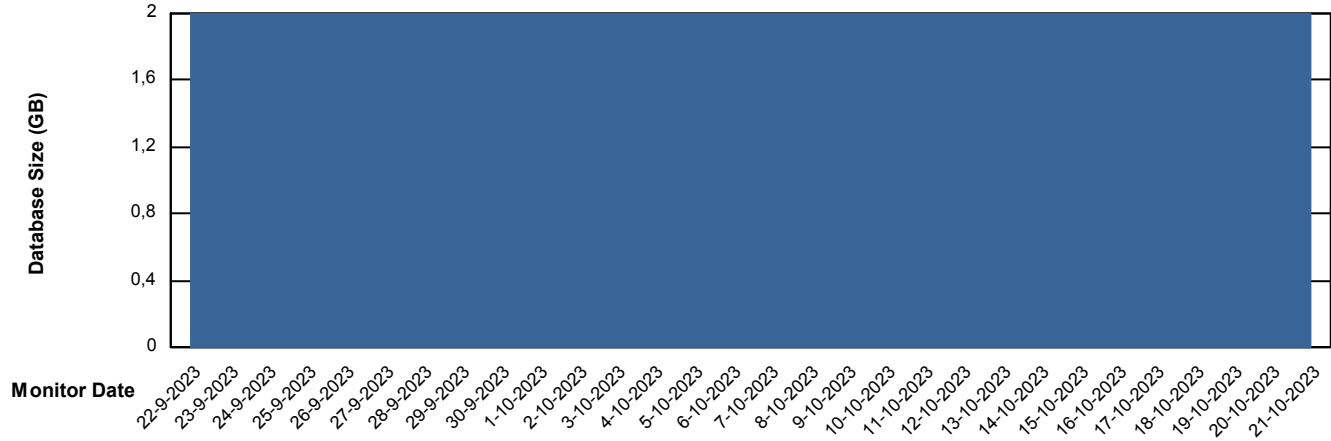

DATABASE SIZE DFDDDB_Production

Database growth over last month