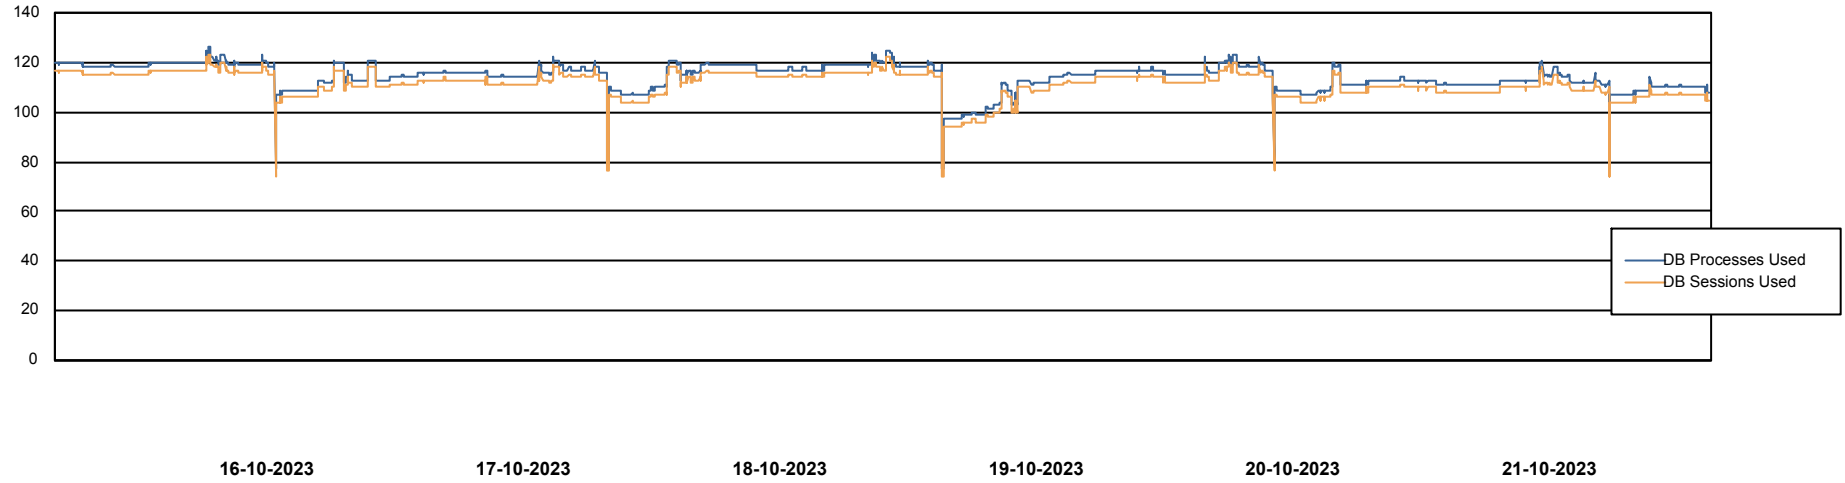

Database Performance DFDDB_Production