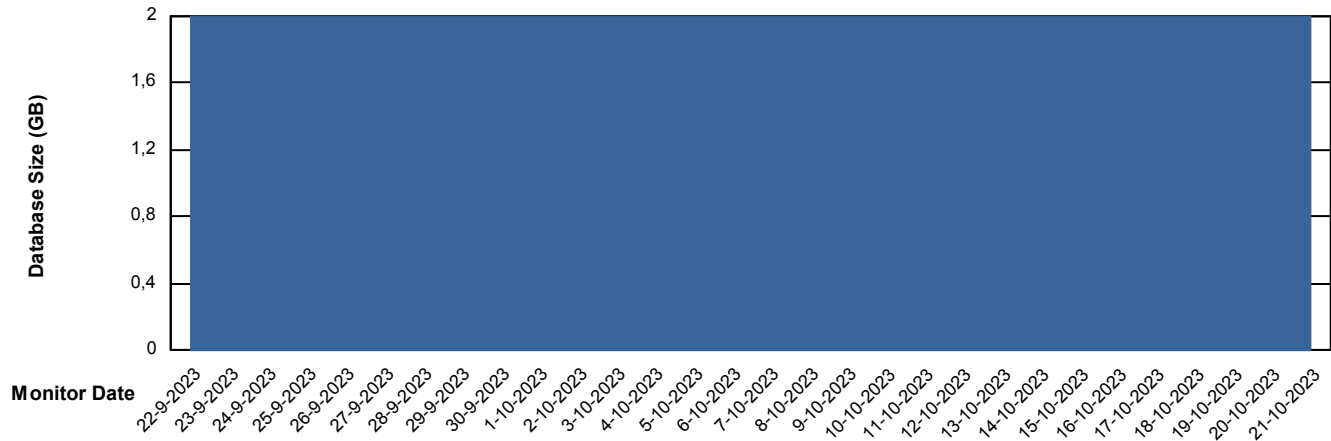

DATABASE SIZE DFDDDBI_Production

Database growth over last month