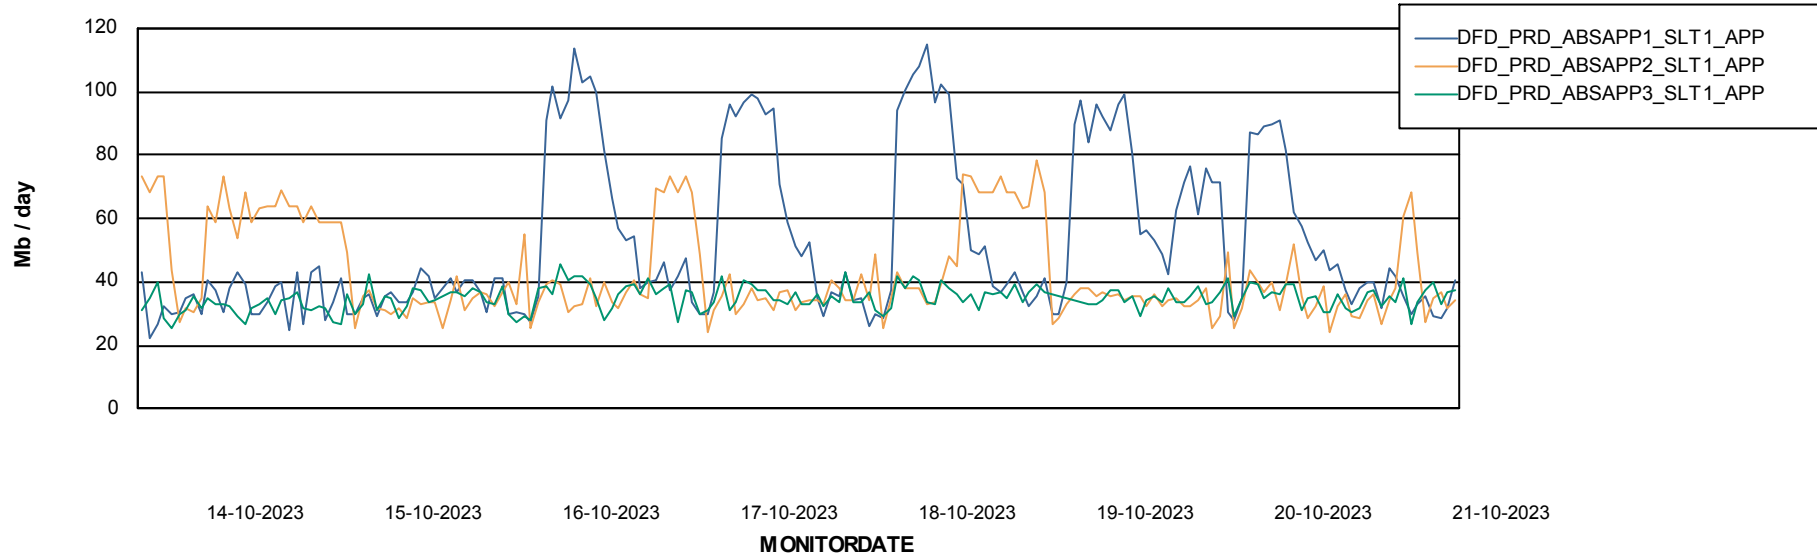

ABSSolute Application Server Services

Avg memory used per ABS Server Service