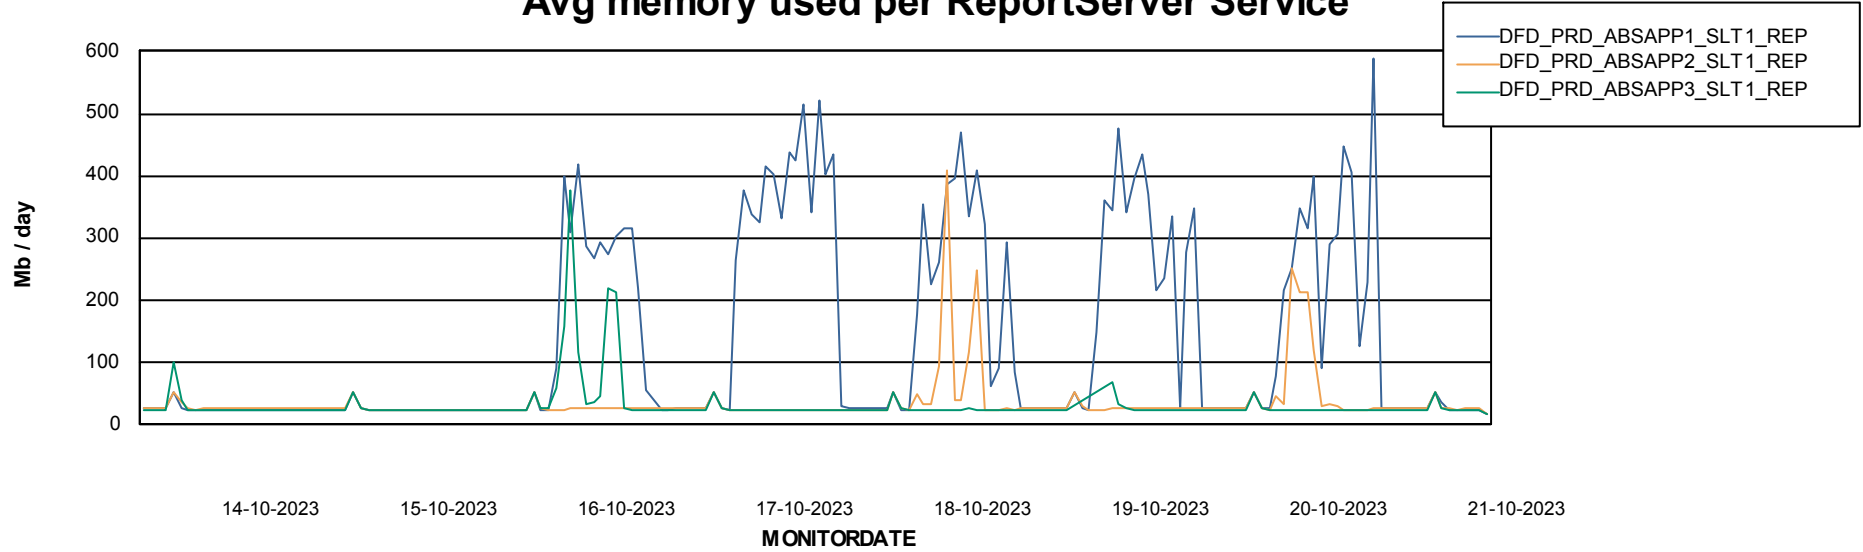

ABSSolute Application ReportServer Services

Avg memory used per ReportServer Service