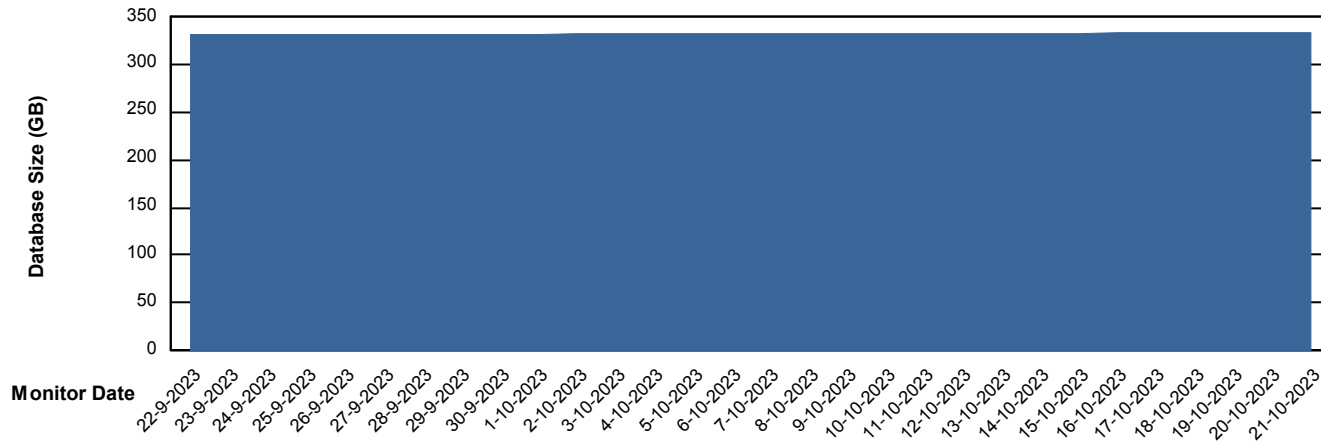

DATABASE SIZE CLODB_PRD_CLO-ORA01

Database growth over last month