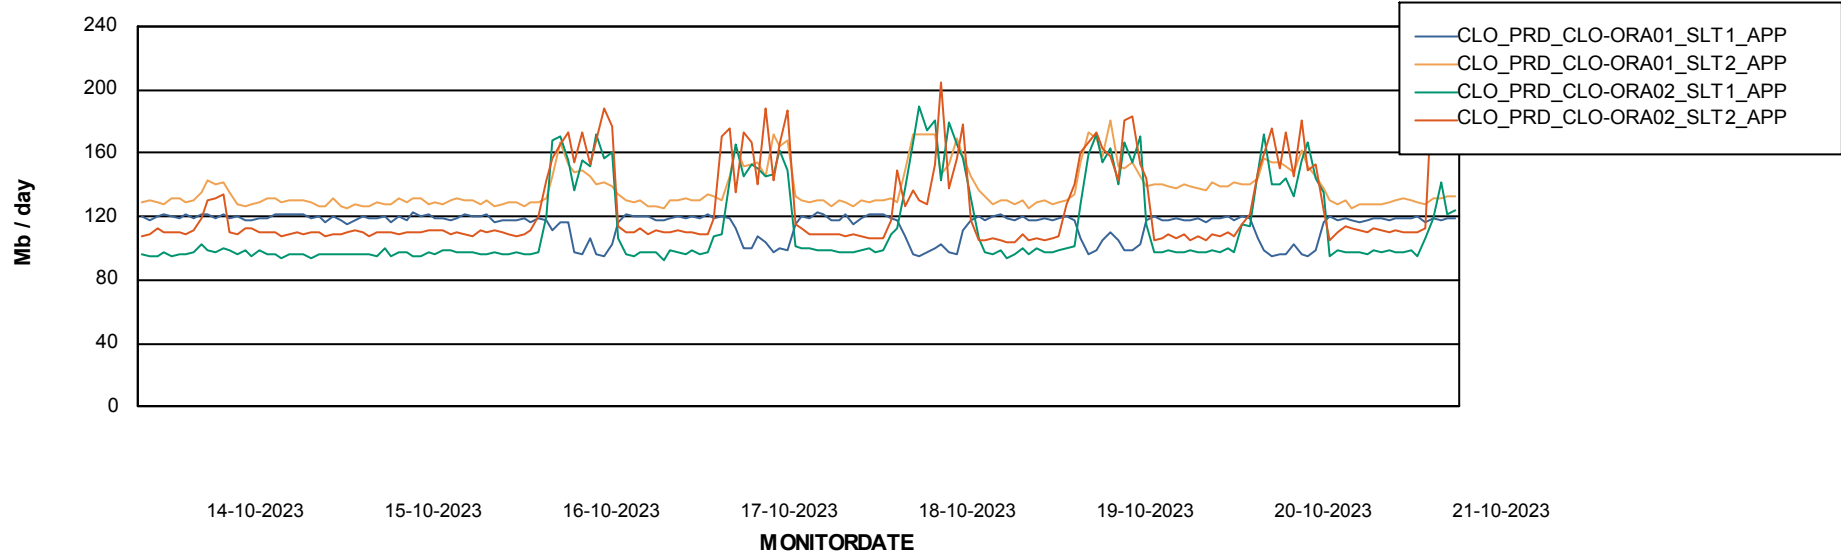

Standby Database Health CLO Production

Recovery lag for last 7 days

Weekly SLA Customer Report

Customer CLO Production
Database ID 38

ABSSolute Application Server Services

Avg memory used per ABS Server Service

Avg users per day per ABS server

Weekly SLA Customer Report

Customer CLO Production
Database ID 38

ABSSolute Application ReportServer Services

Avg memory used per ReportServer Service

Weekly SLA Customer Report